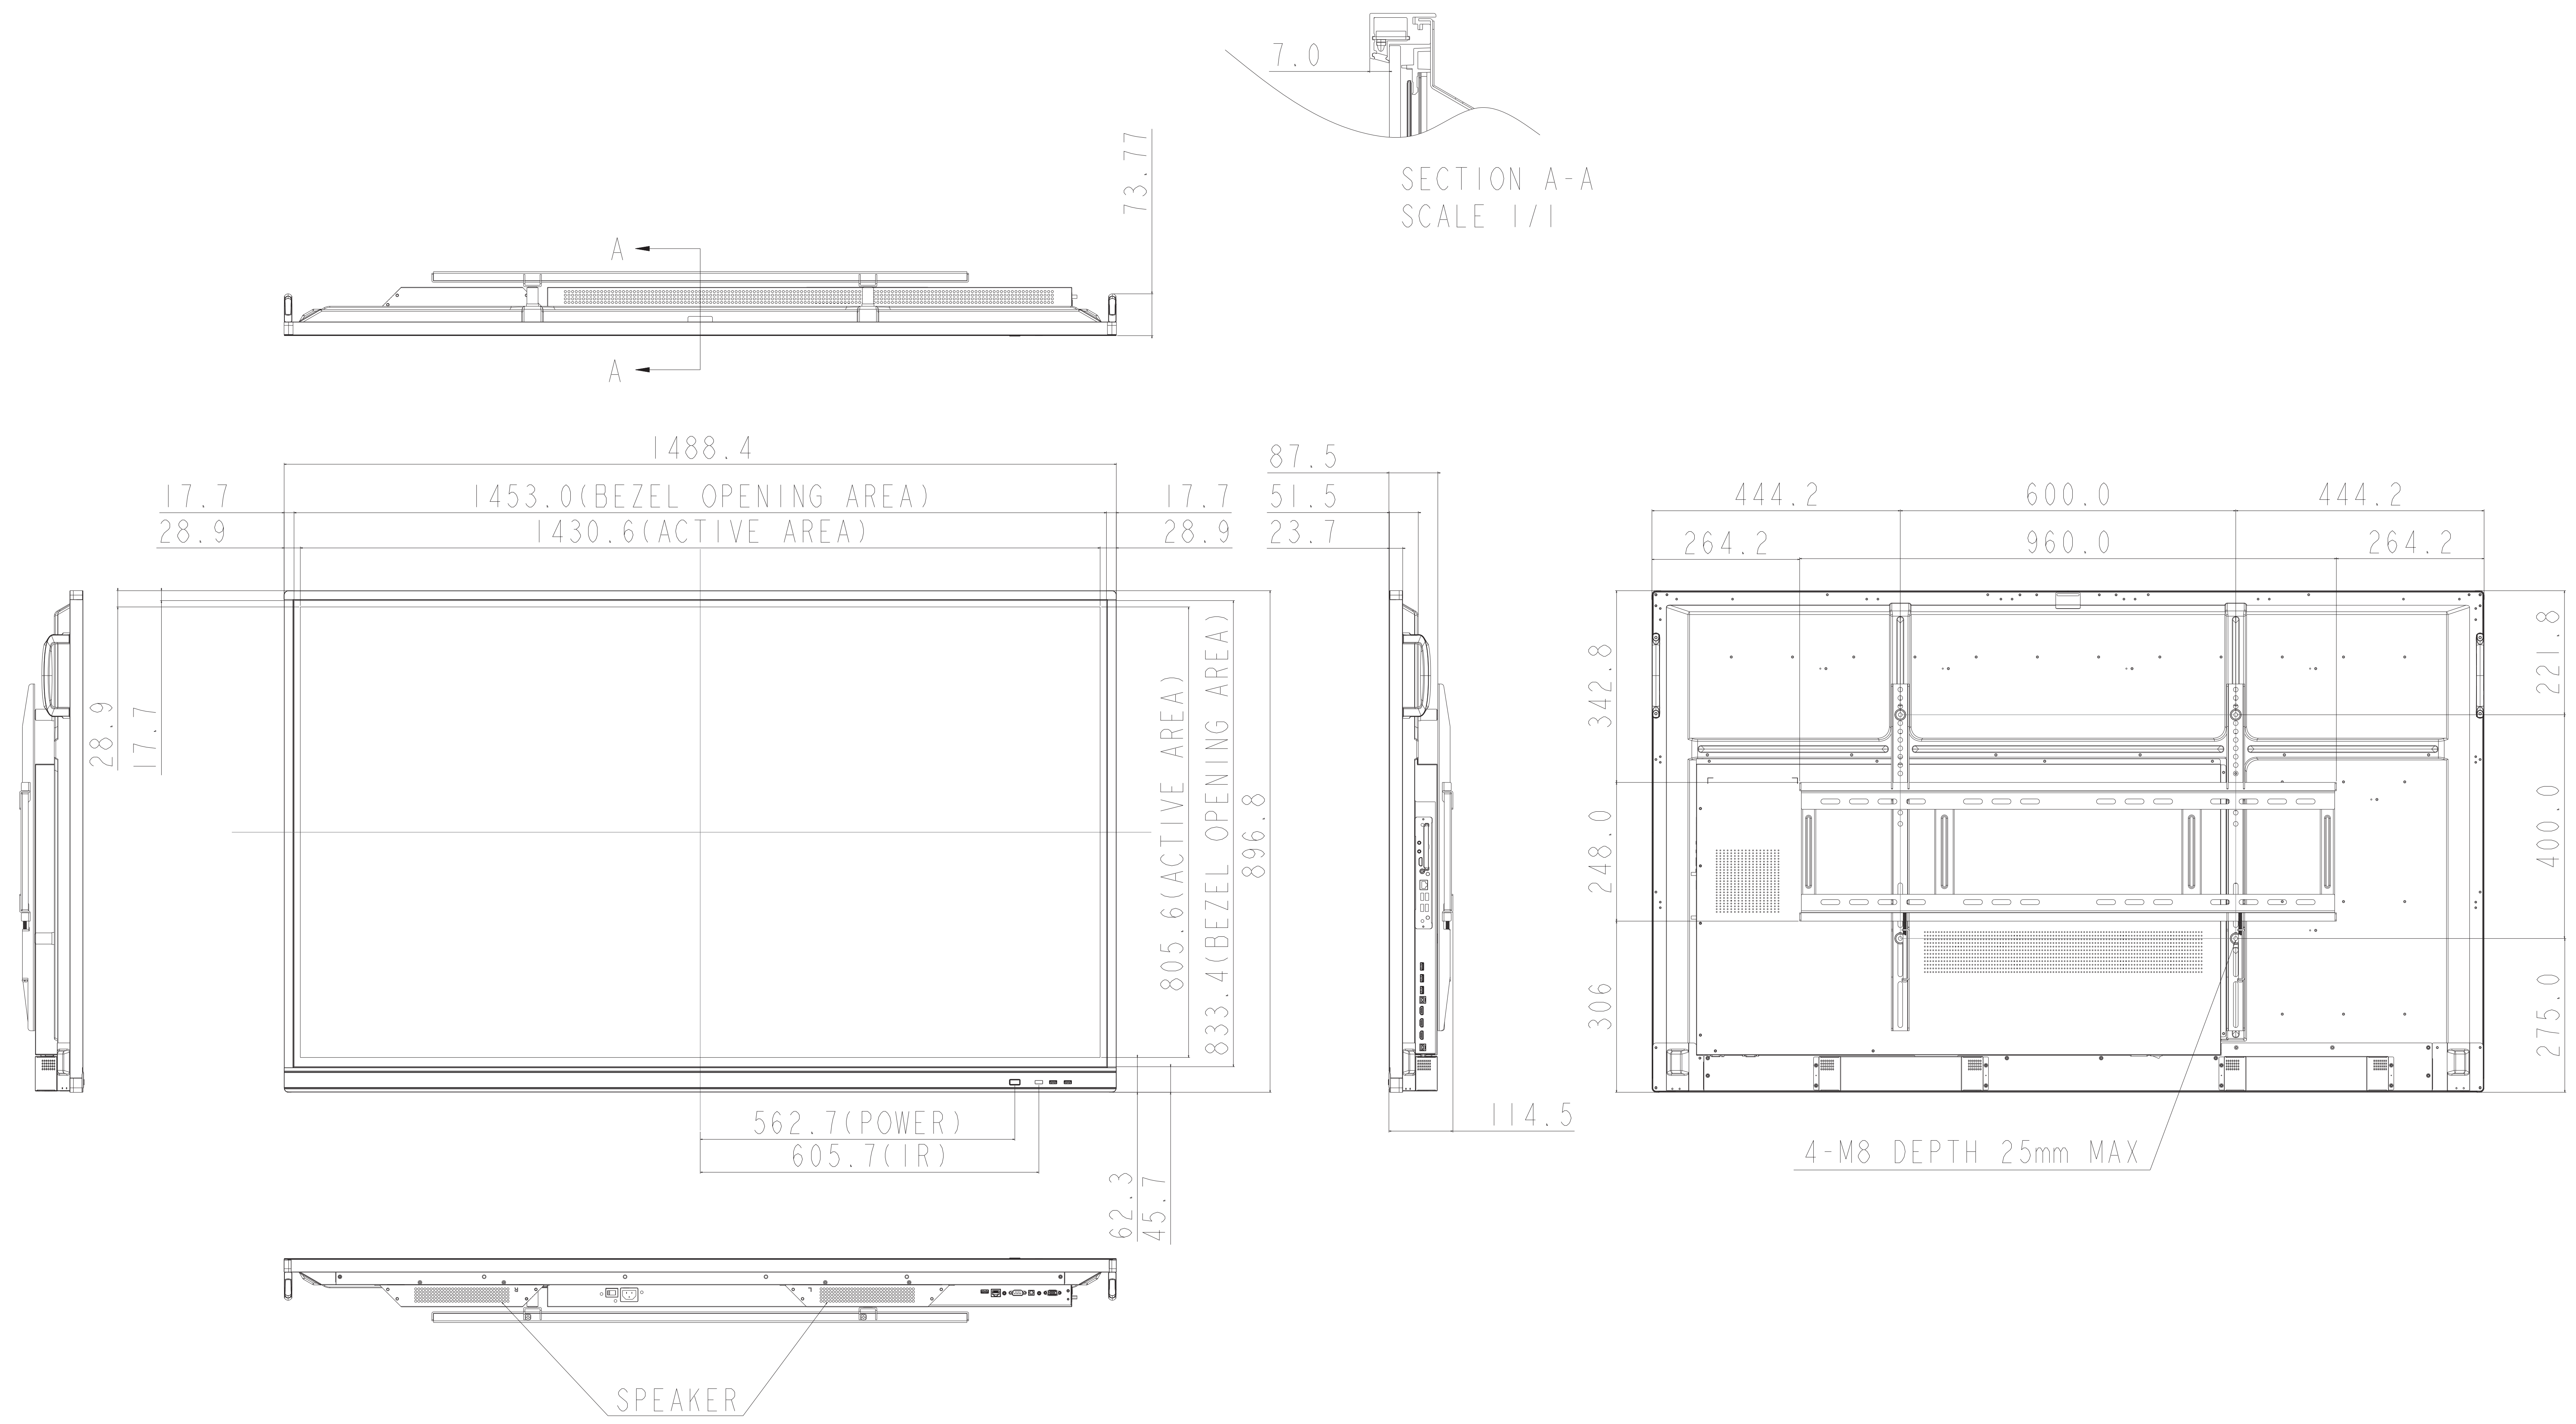

CB651Q WITH WALL MOUNT

UNIT	mm
MODEL	CB651Q
SCALE	1/5
NEC Display Solutions 2019/09/12	