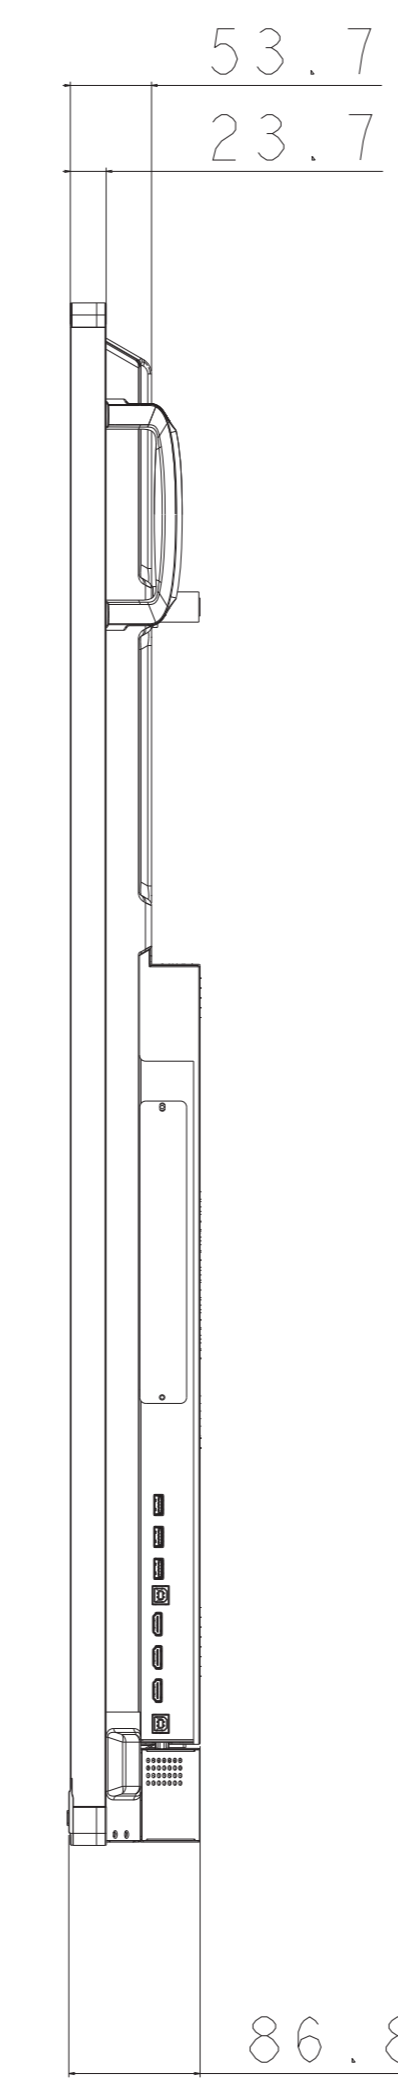

CB751Q OUTLINE

SECTION A-A
SCALE 1/1

UNIT	mm
MODEL	CB751Q
SCALE	1/5
NEC Display Solutions 2019/09/12	