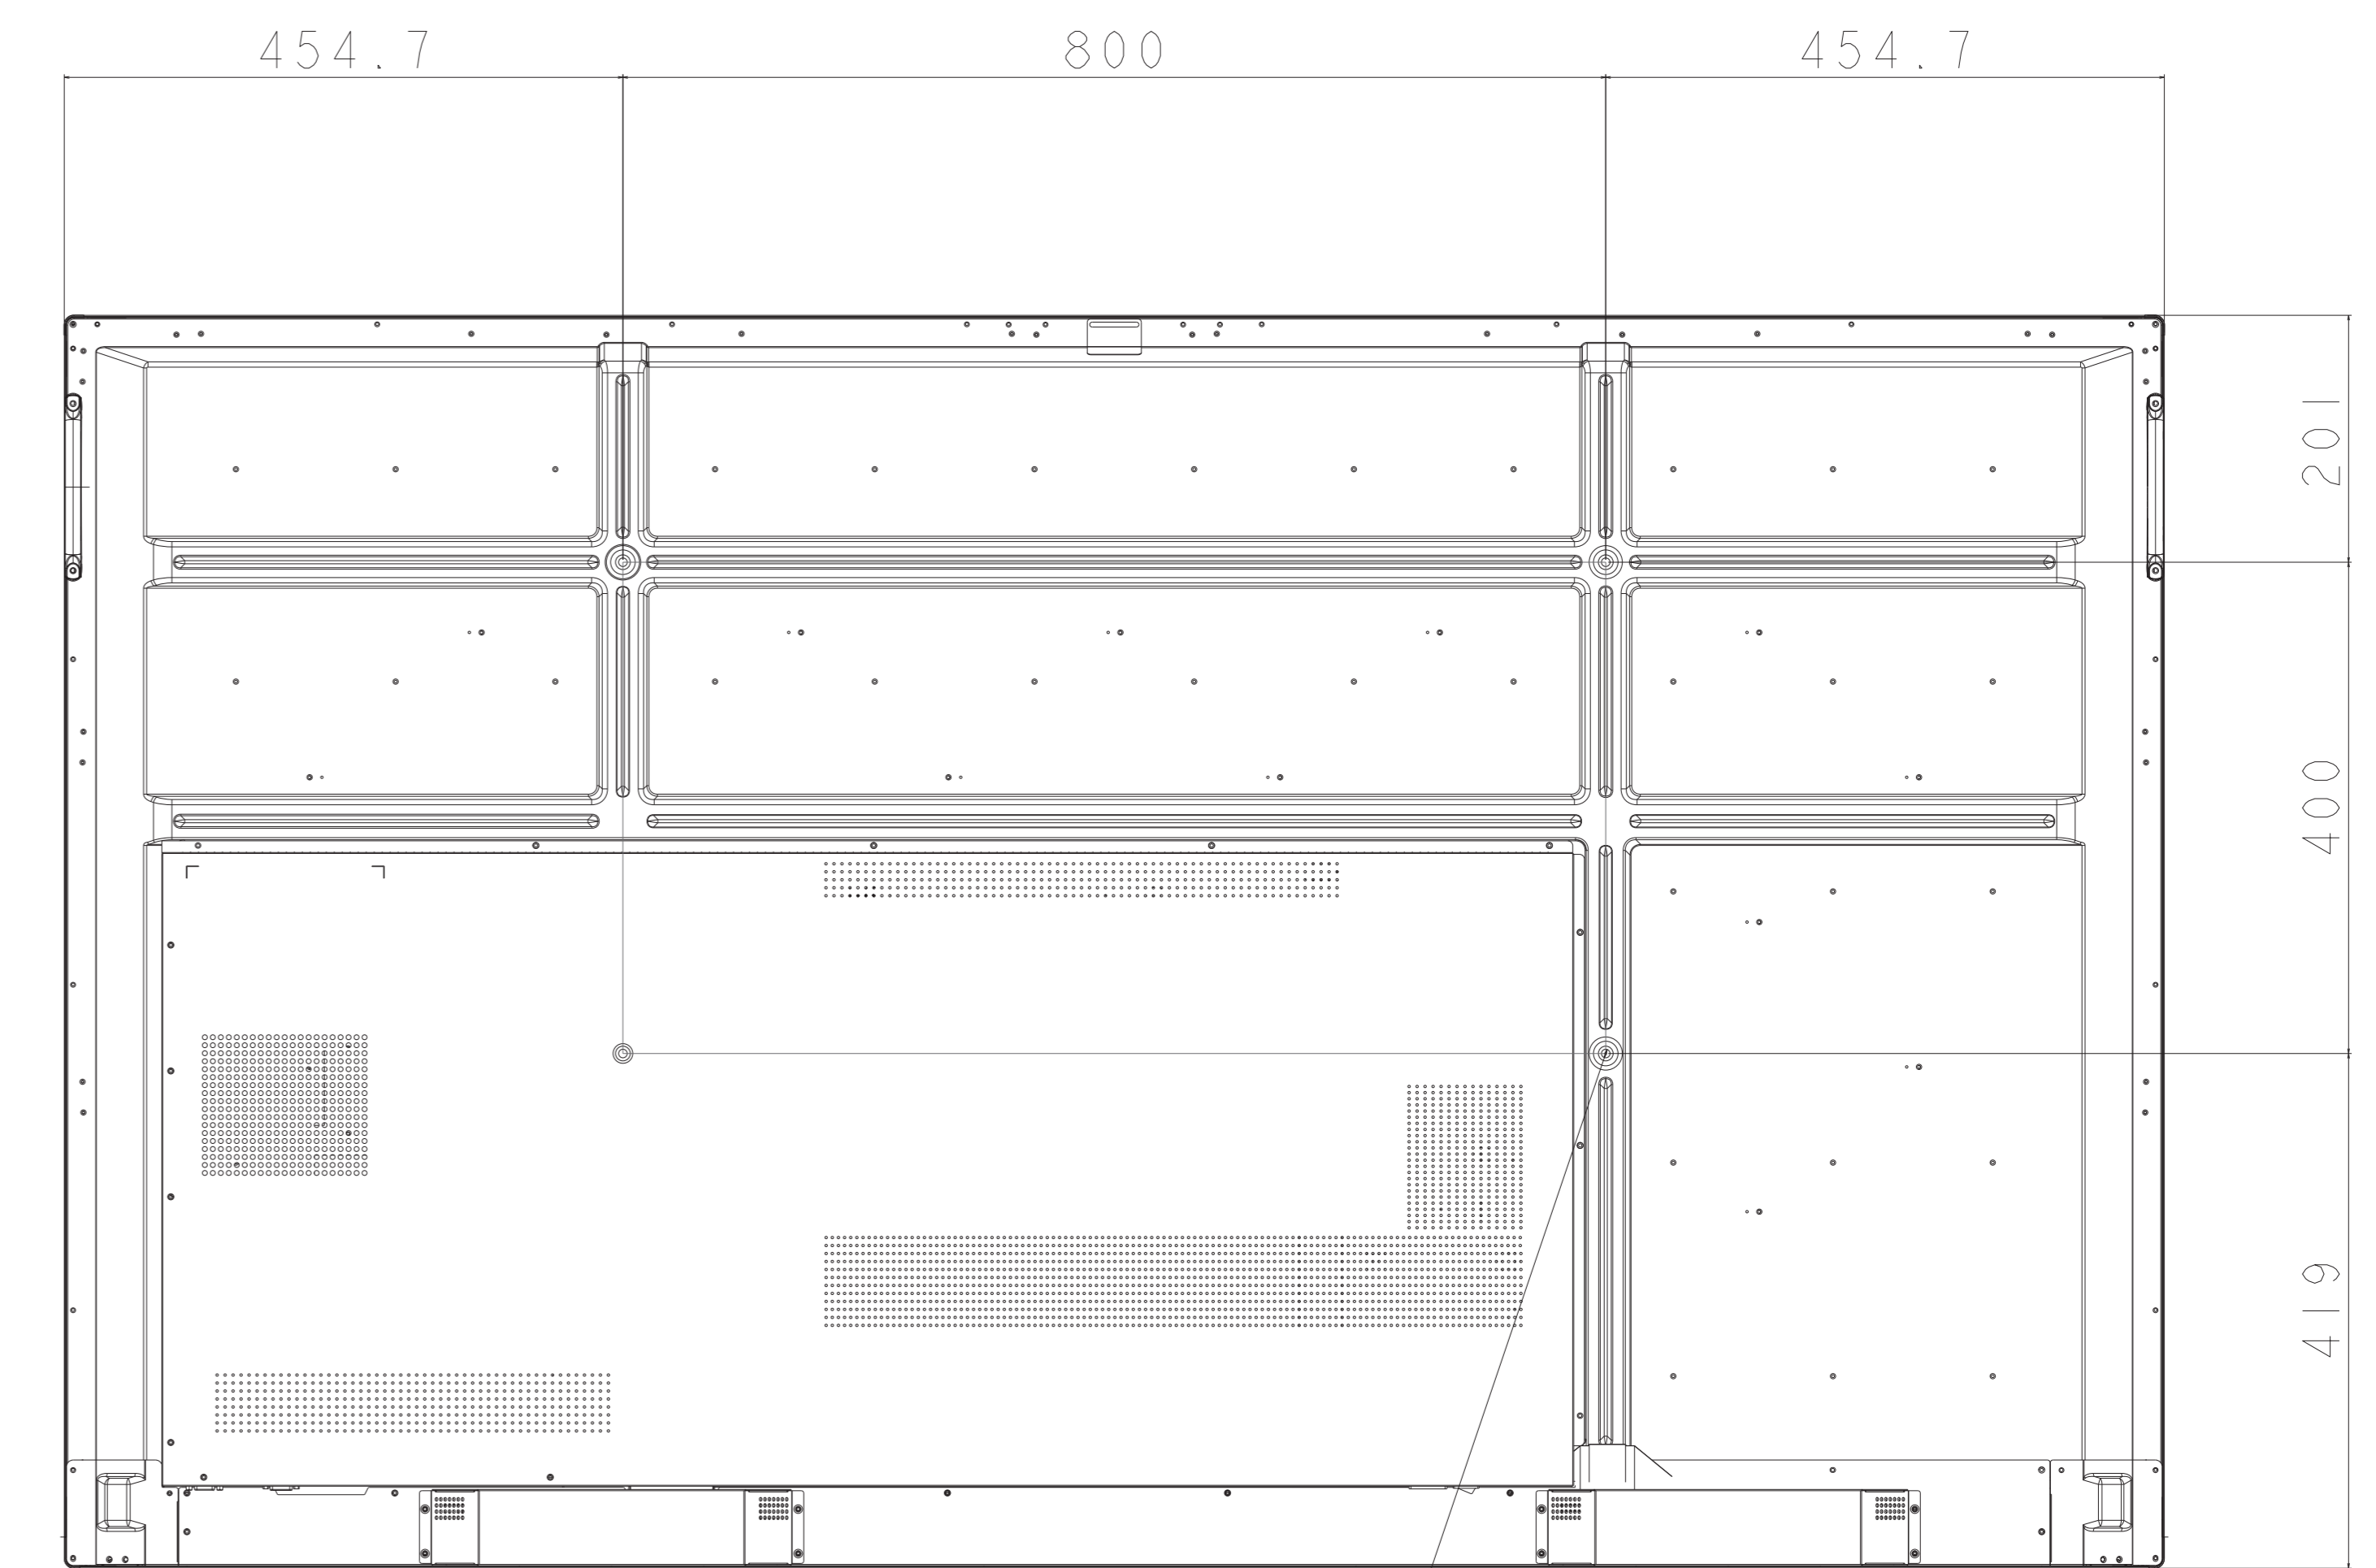

CB751Q OUTLINE

SECTION A-A
SCALE 1/1

UNIT	mm
MODEL	CB751Q
SCALE	1/5
NEC Display Solutions 2019/09/12	