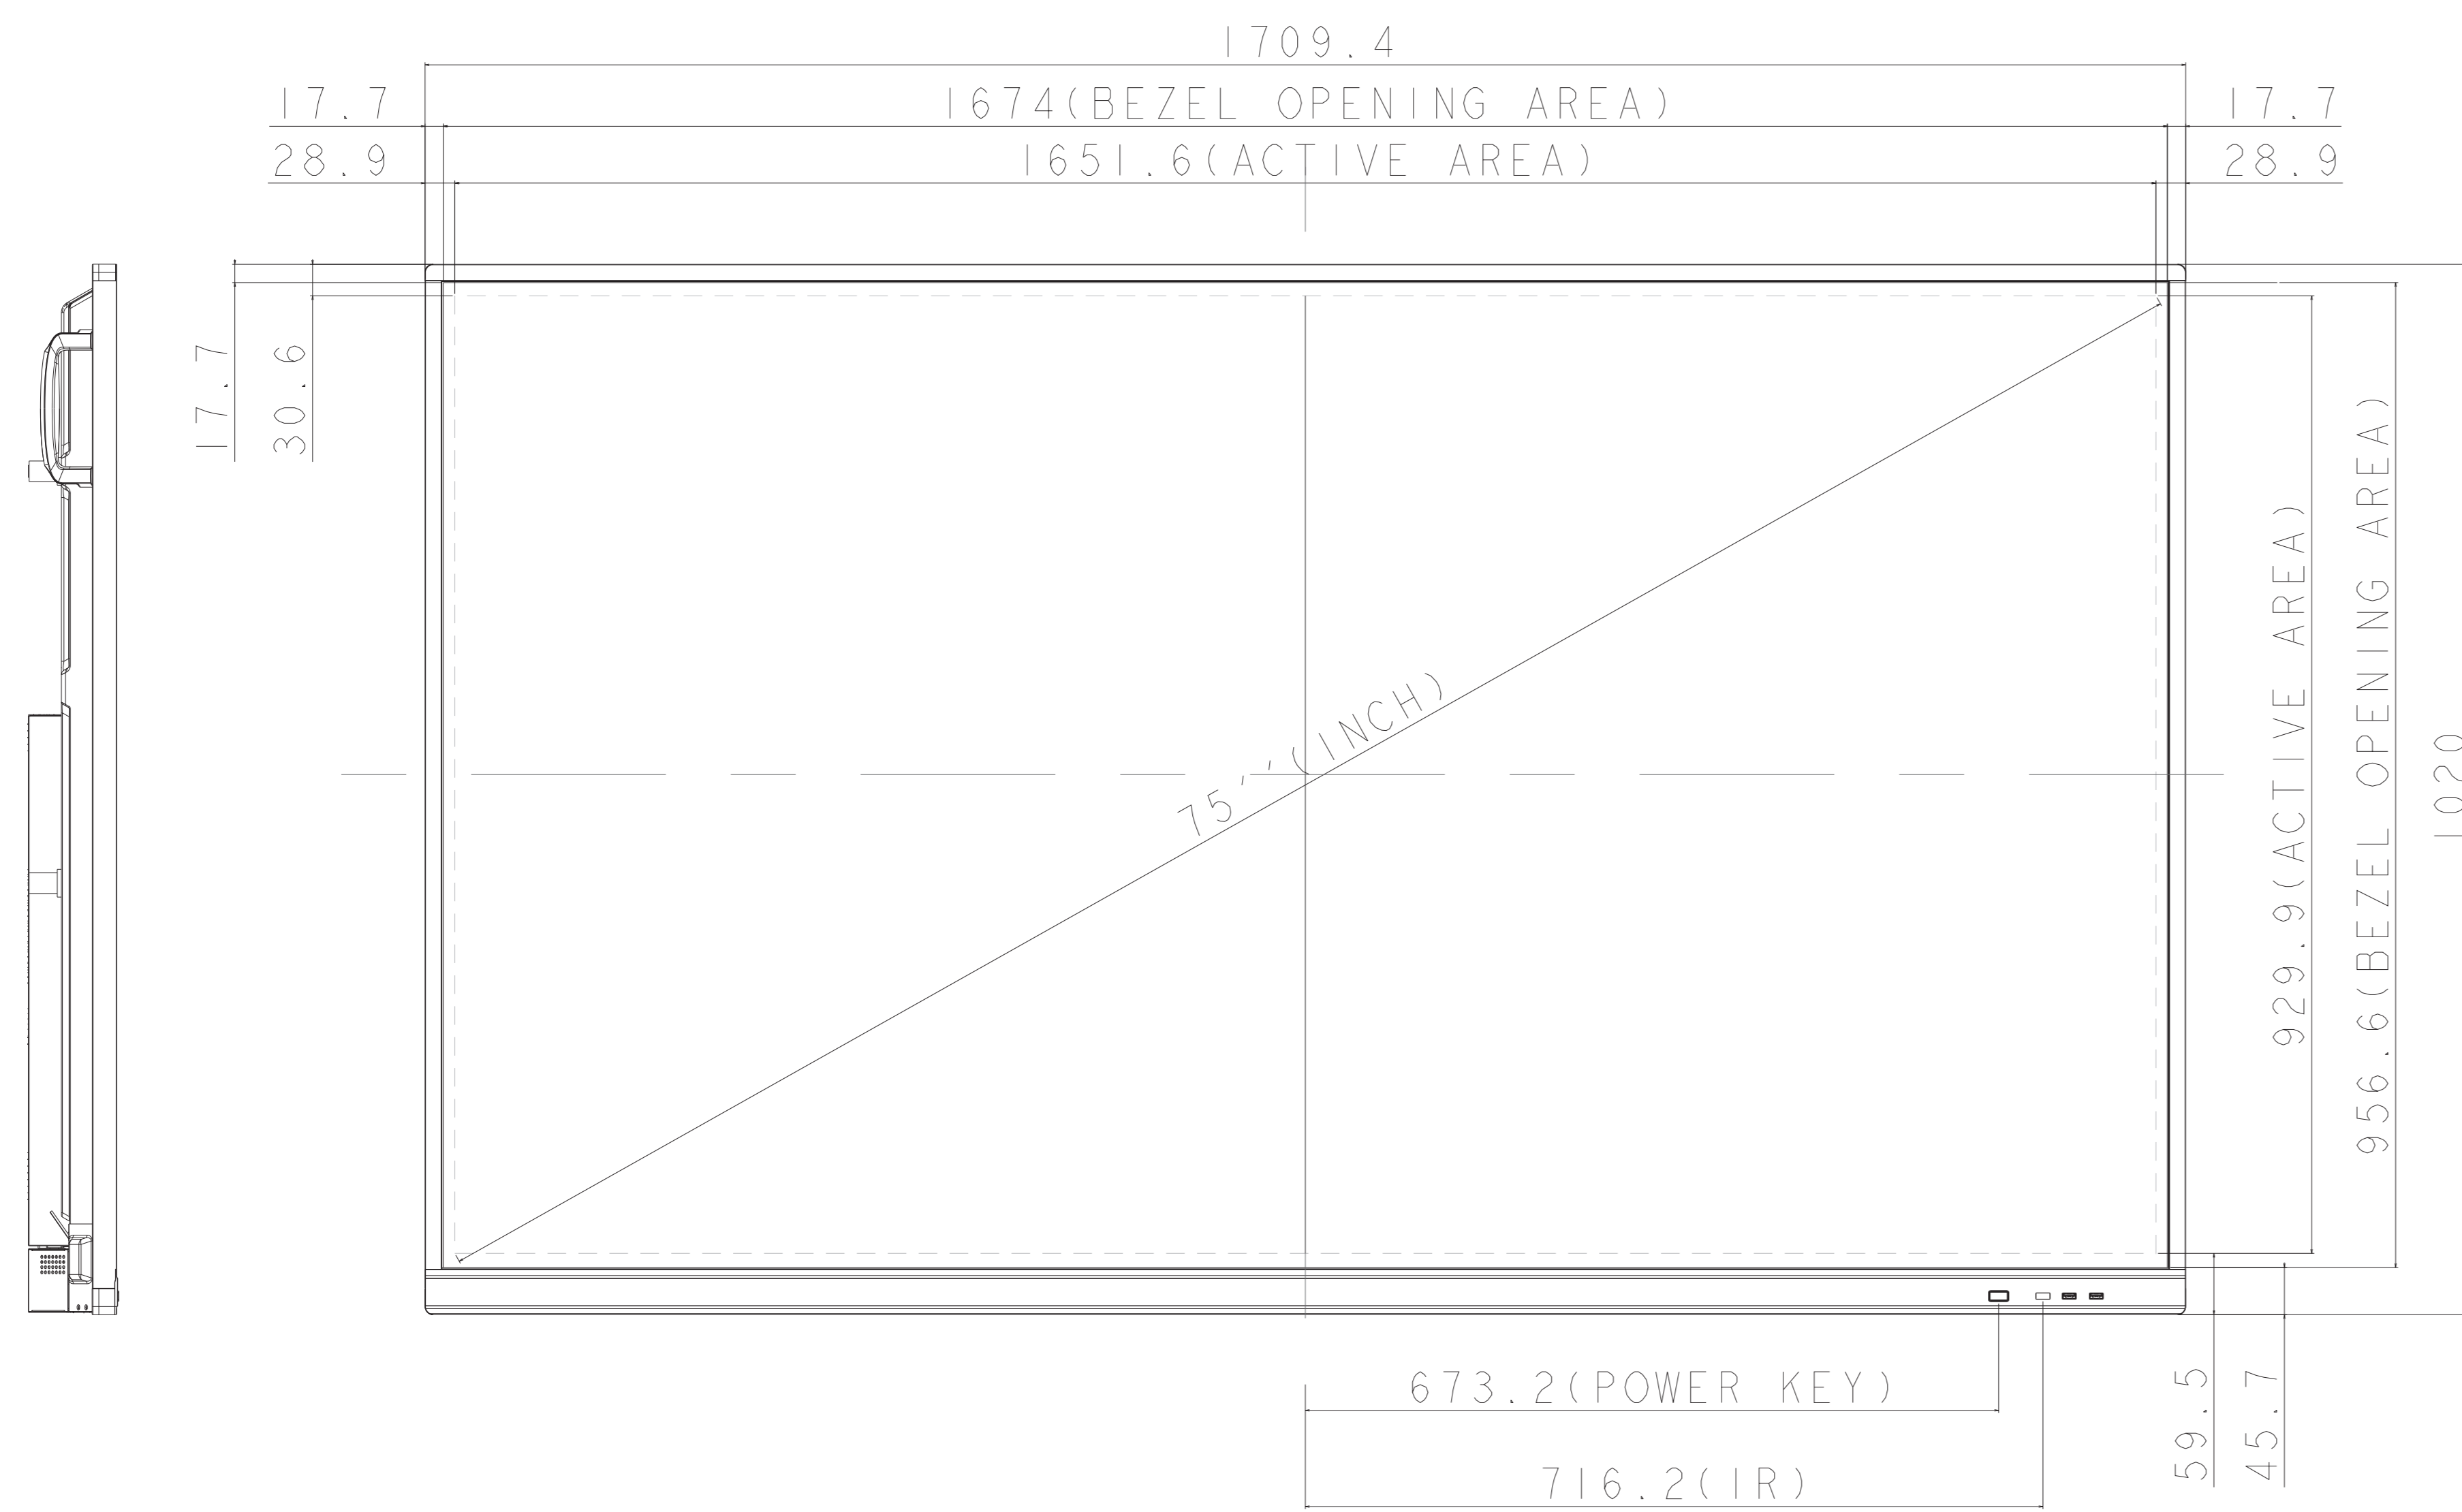

CB751Q OUTLINE

SECTION A-A
SCALE 1/1

UNIT	mm
MODEL	CB751Q
SCALE	1/5
NEC Display Solutions 2019/09/12	