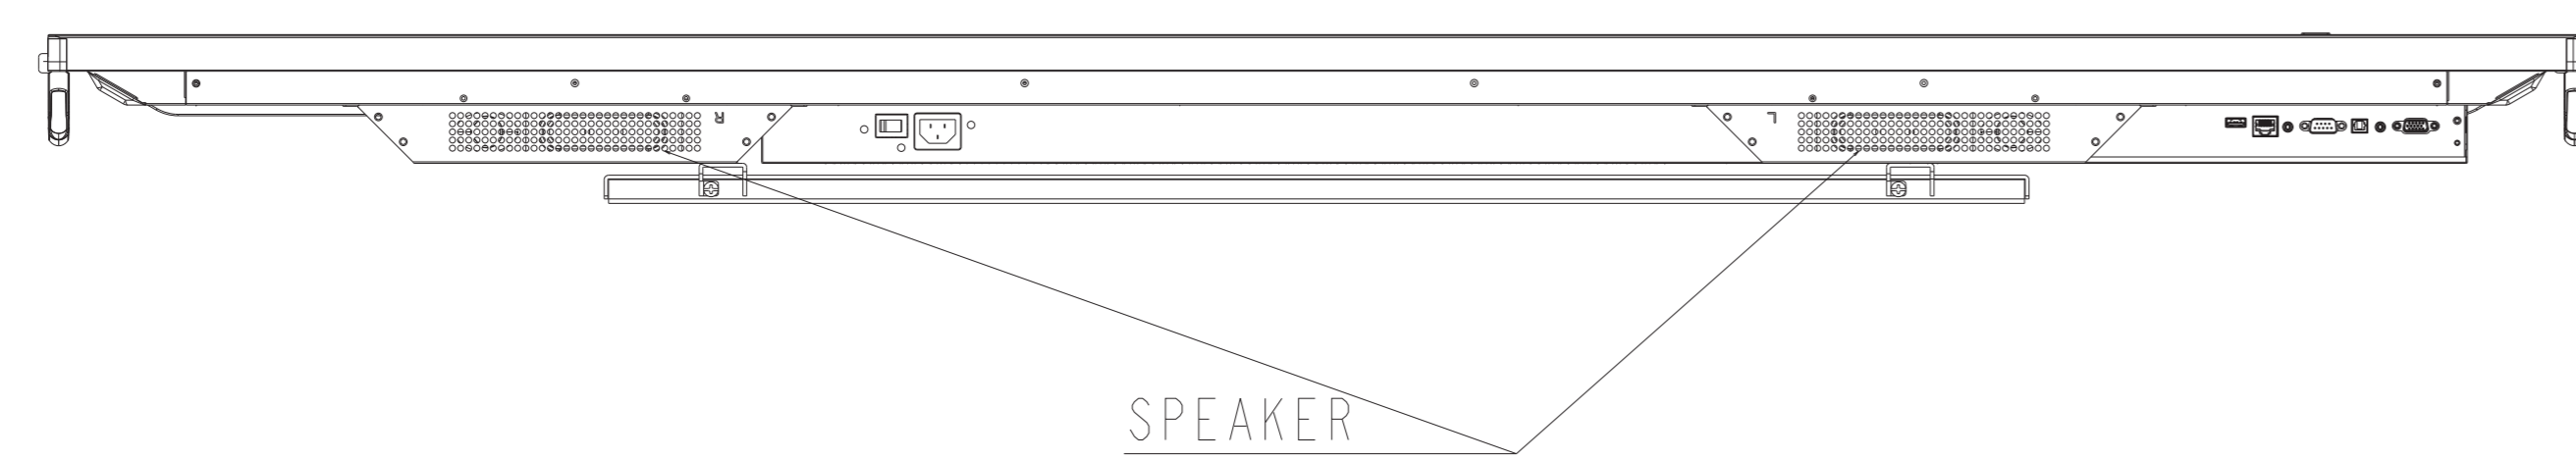

CB751Q WITH WALL MOUNT

SECTION A-A
SCALE 1/1

UNIT	mm
MODEL	CB751Q
SCALE	1/5
NEC Display Solutions 2019/09/12	