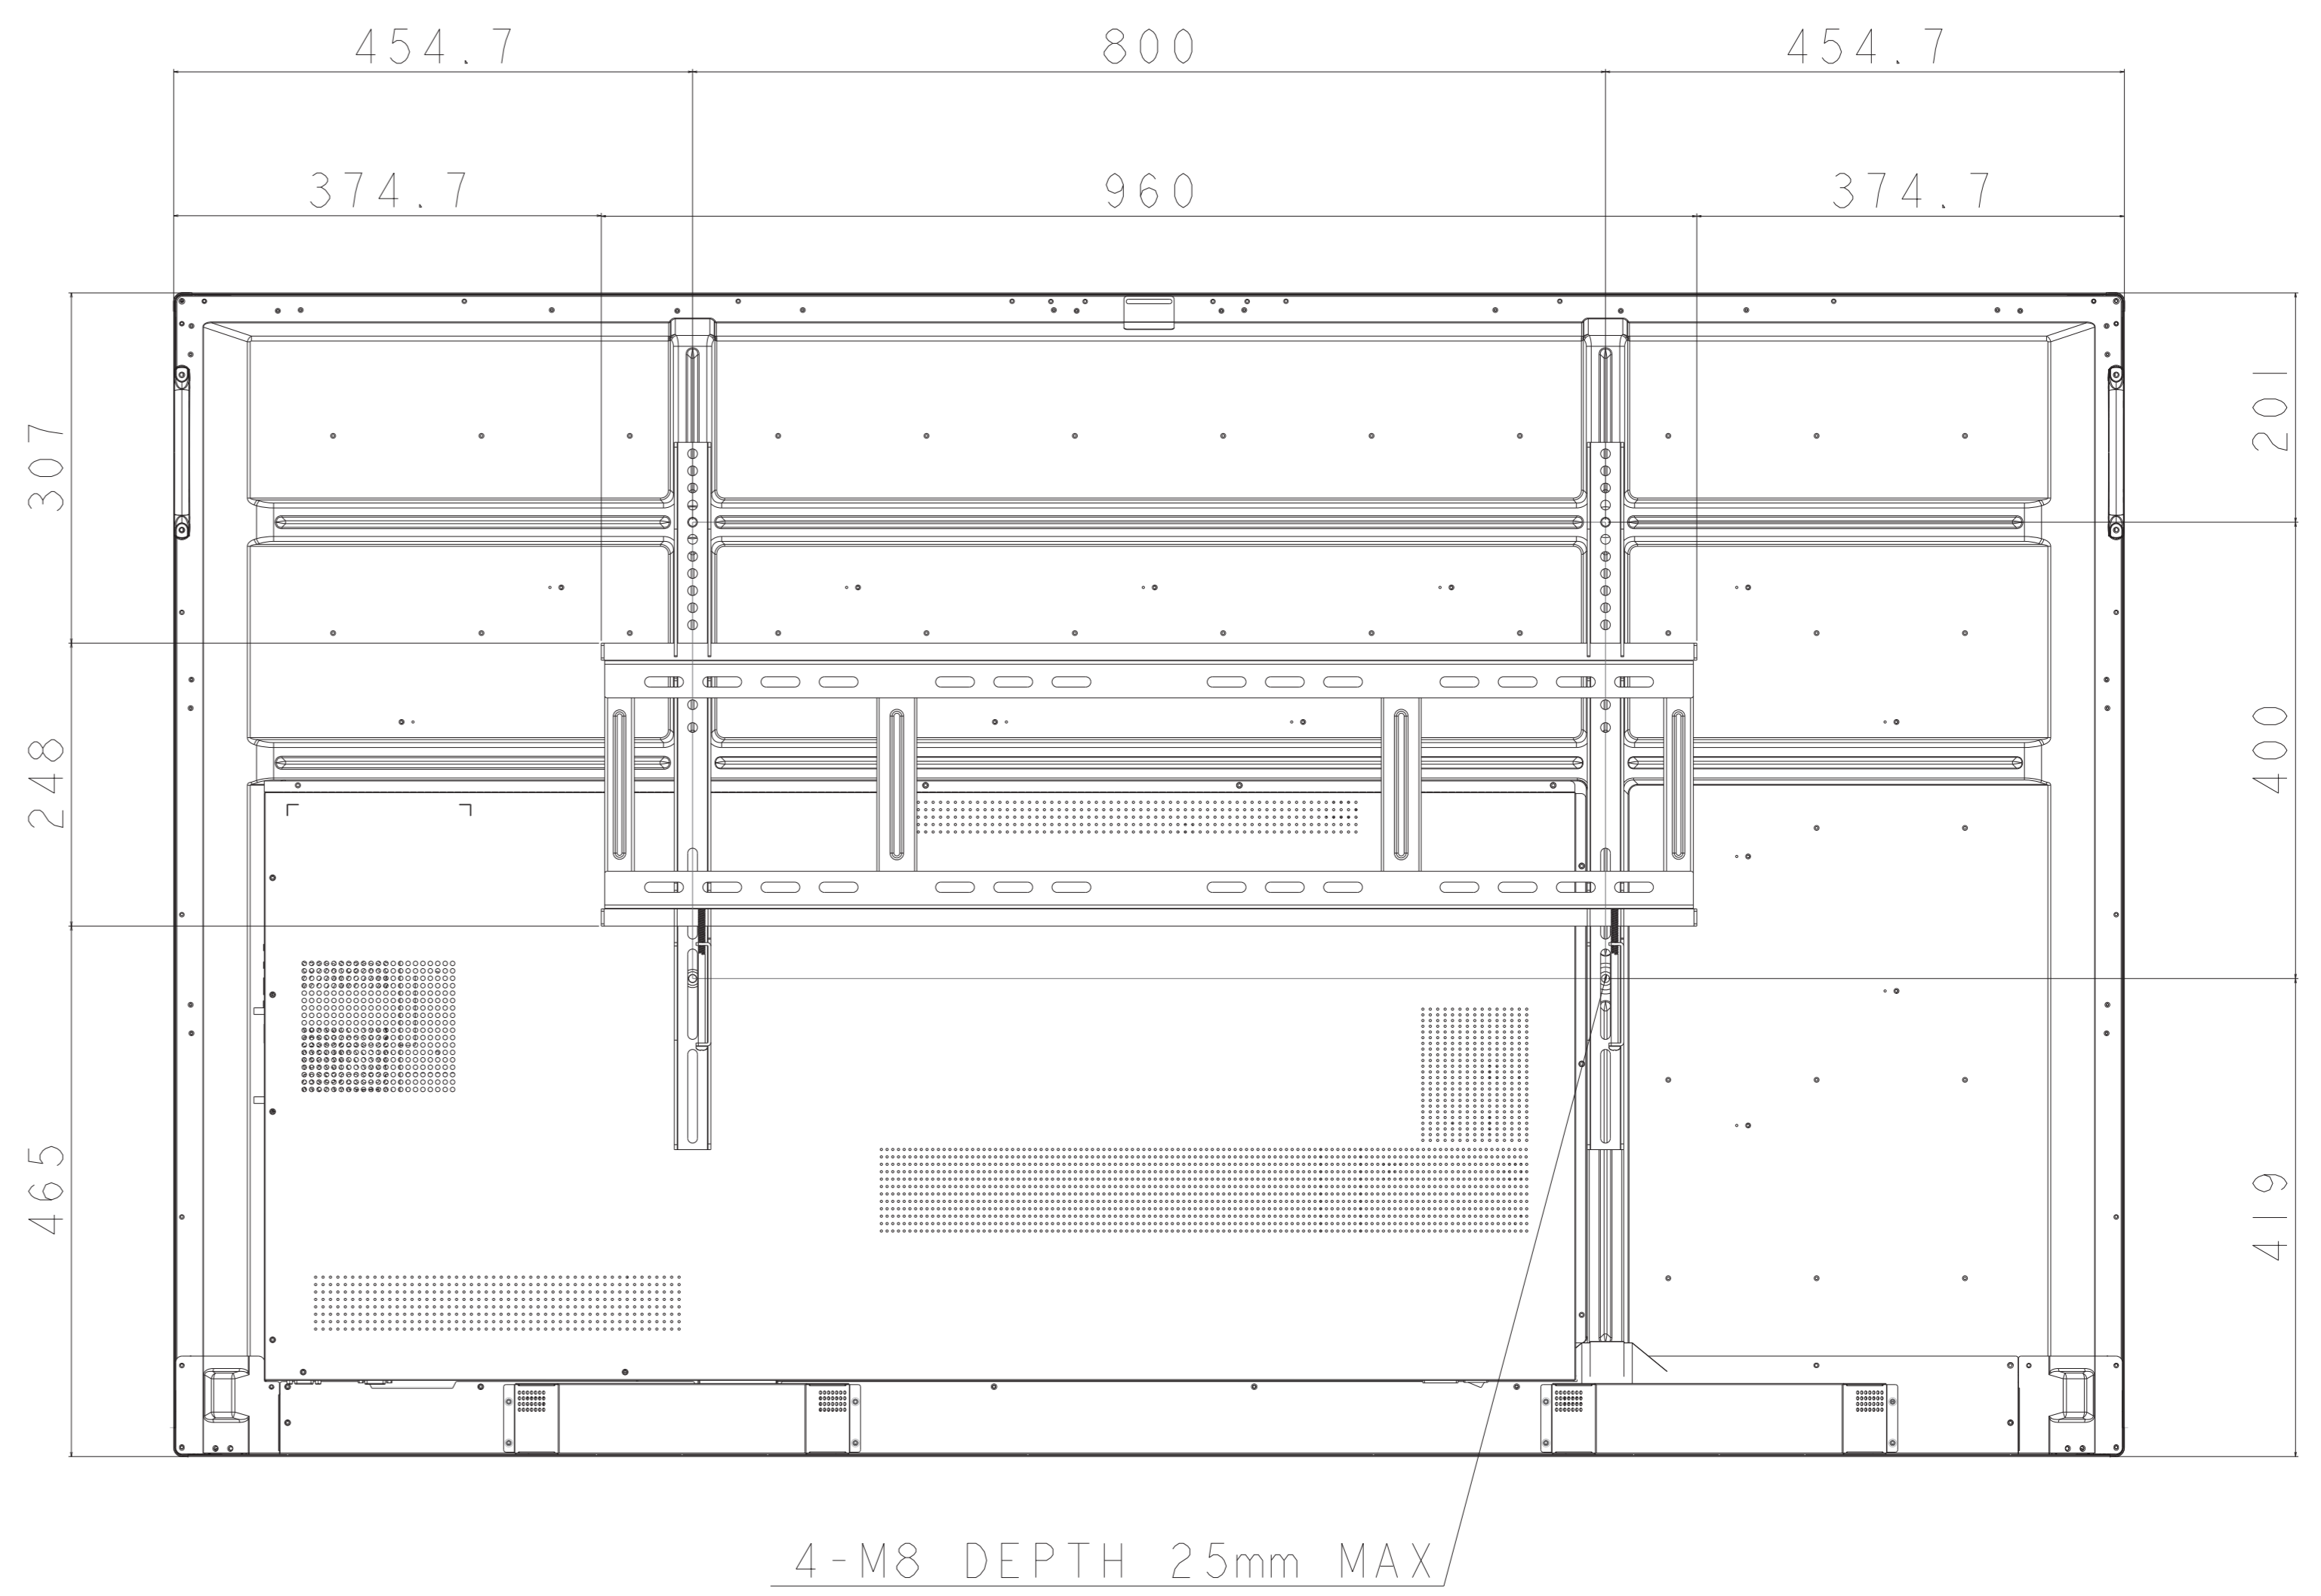

CB751Q WITH WALL MOUNT

SECTION A-A
SCALE 1/1

UNIT	mm
MODEL	CB751Q
SCALE	1/5
NEC Display Solutions 2019/09/12	