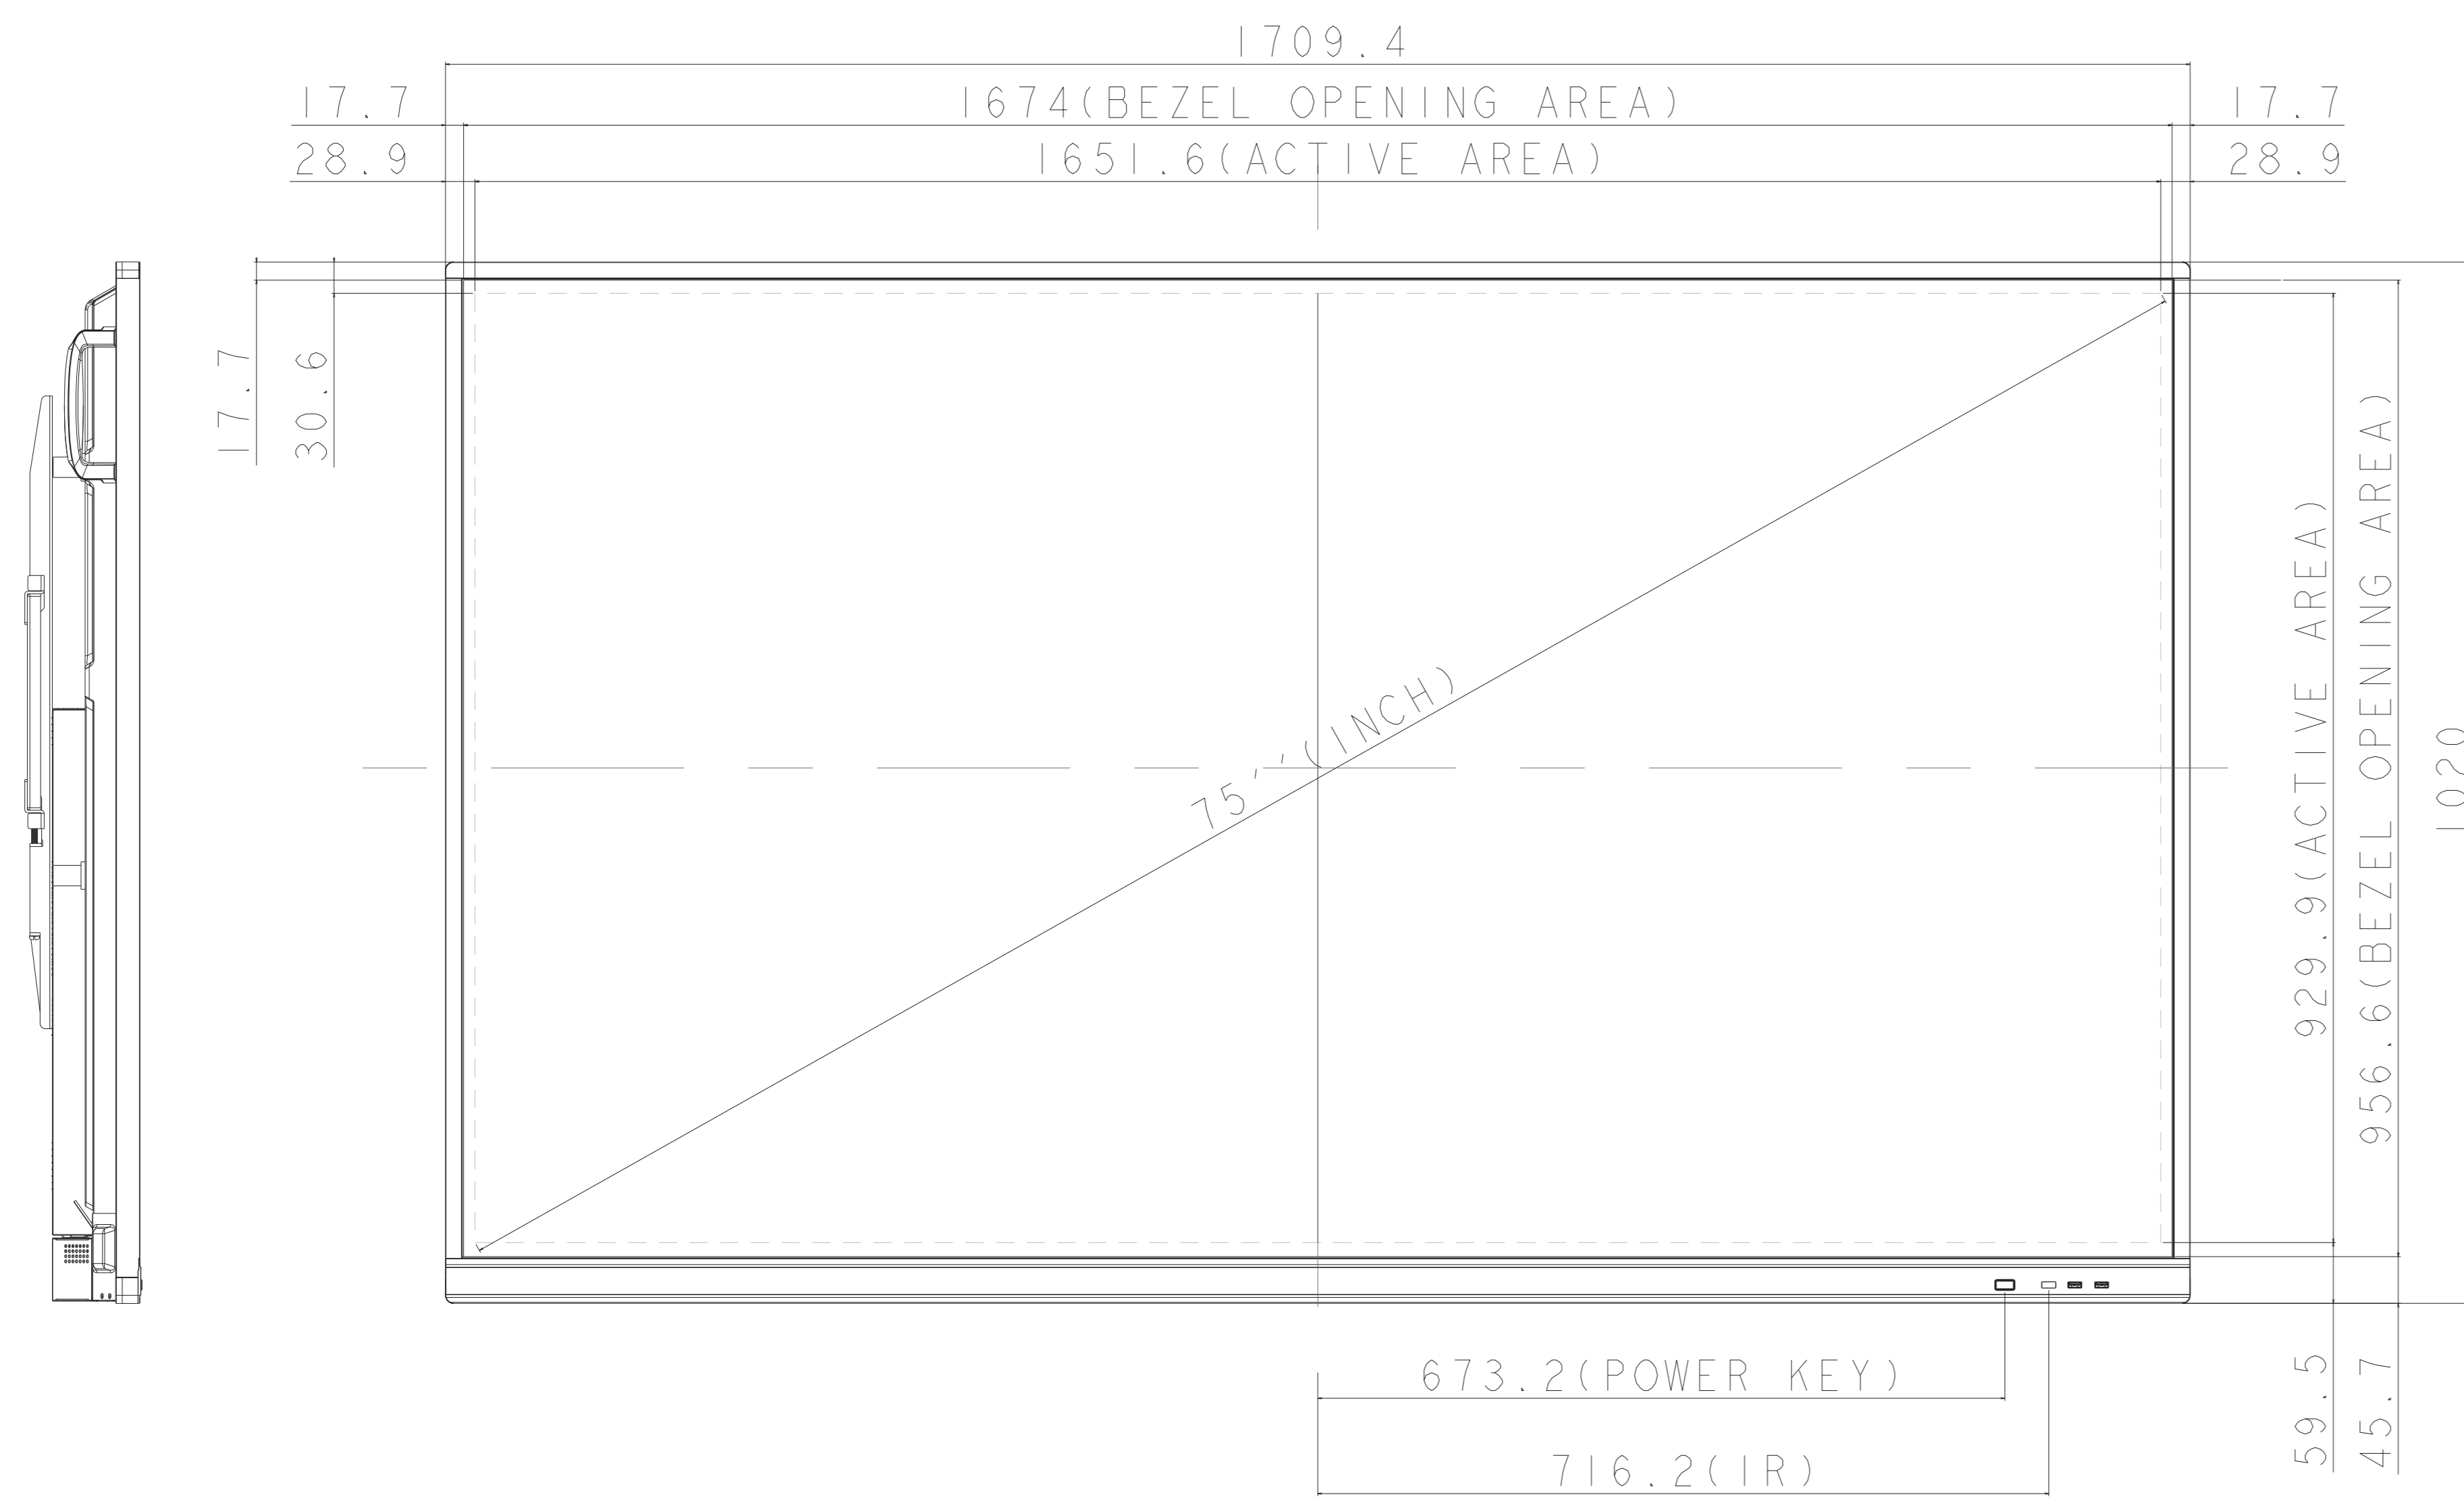

CB751Q WITH WALL MOUNT

SECTION A-A
SCALE 1/1

UNIT	mm
MODEL	CB751Q
SCALE	1/5
NEC Display Solutions 2019/09/12	