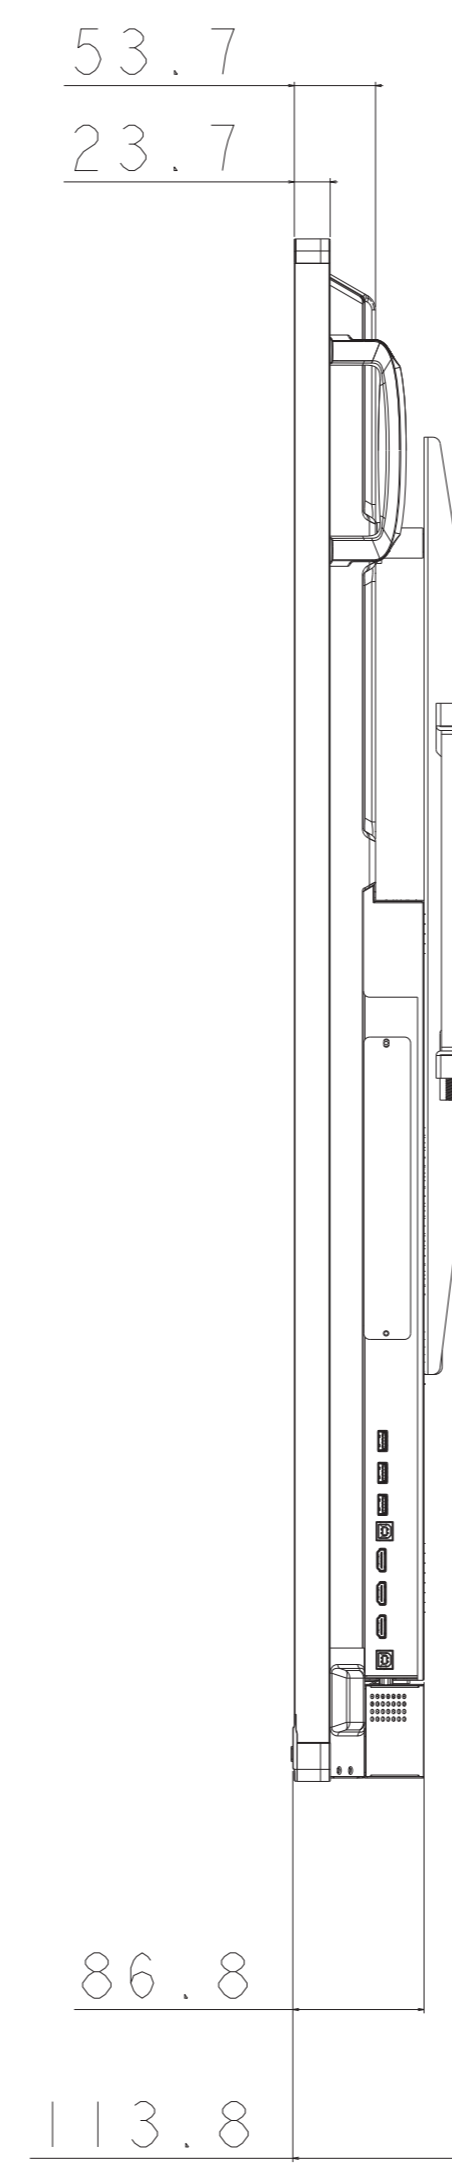

CB751Q WITH WALL MOUNT

SECTION A-A
SCALE 1/1

UNIT	mm
MODEL	CB751Q
SCALE	1/5
NEC Display Solutions 2019/09/12	