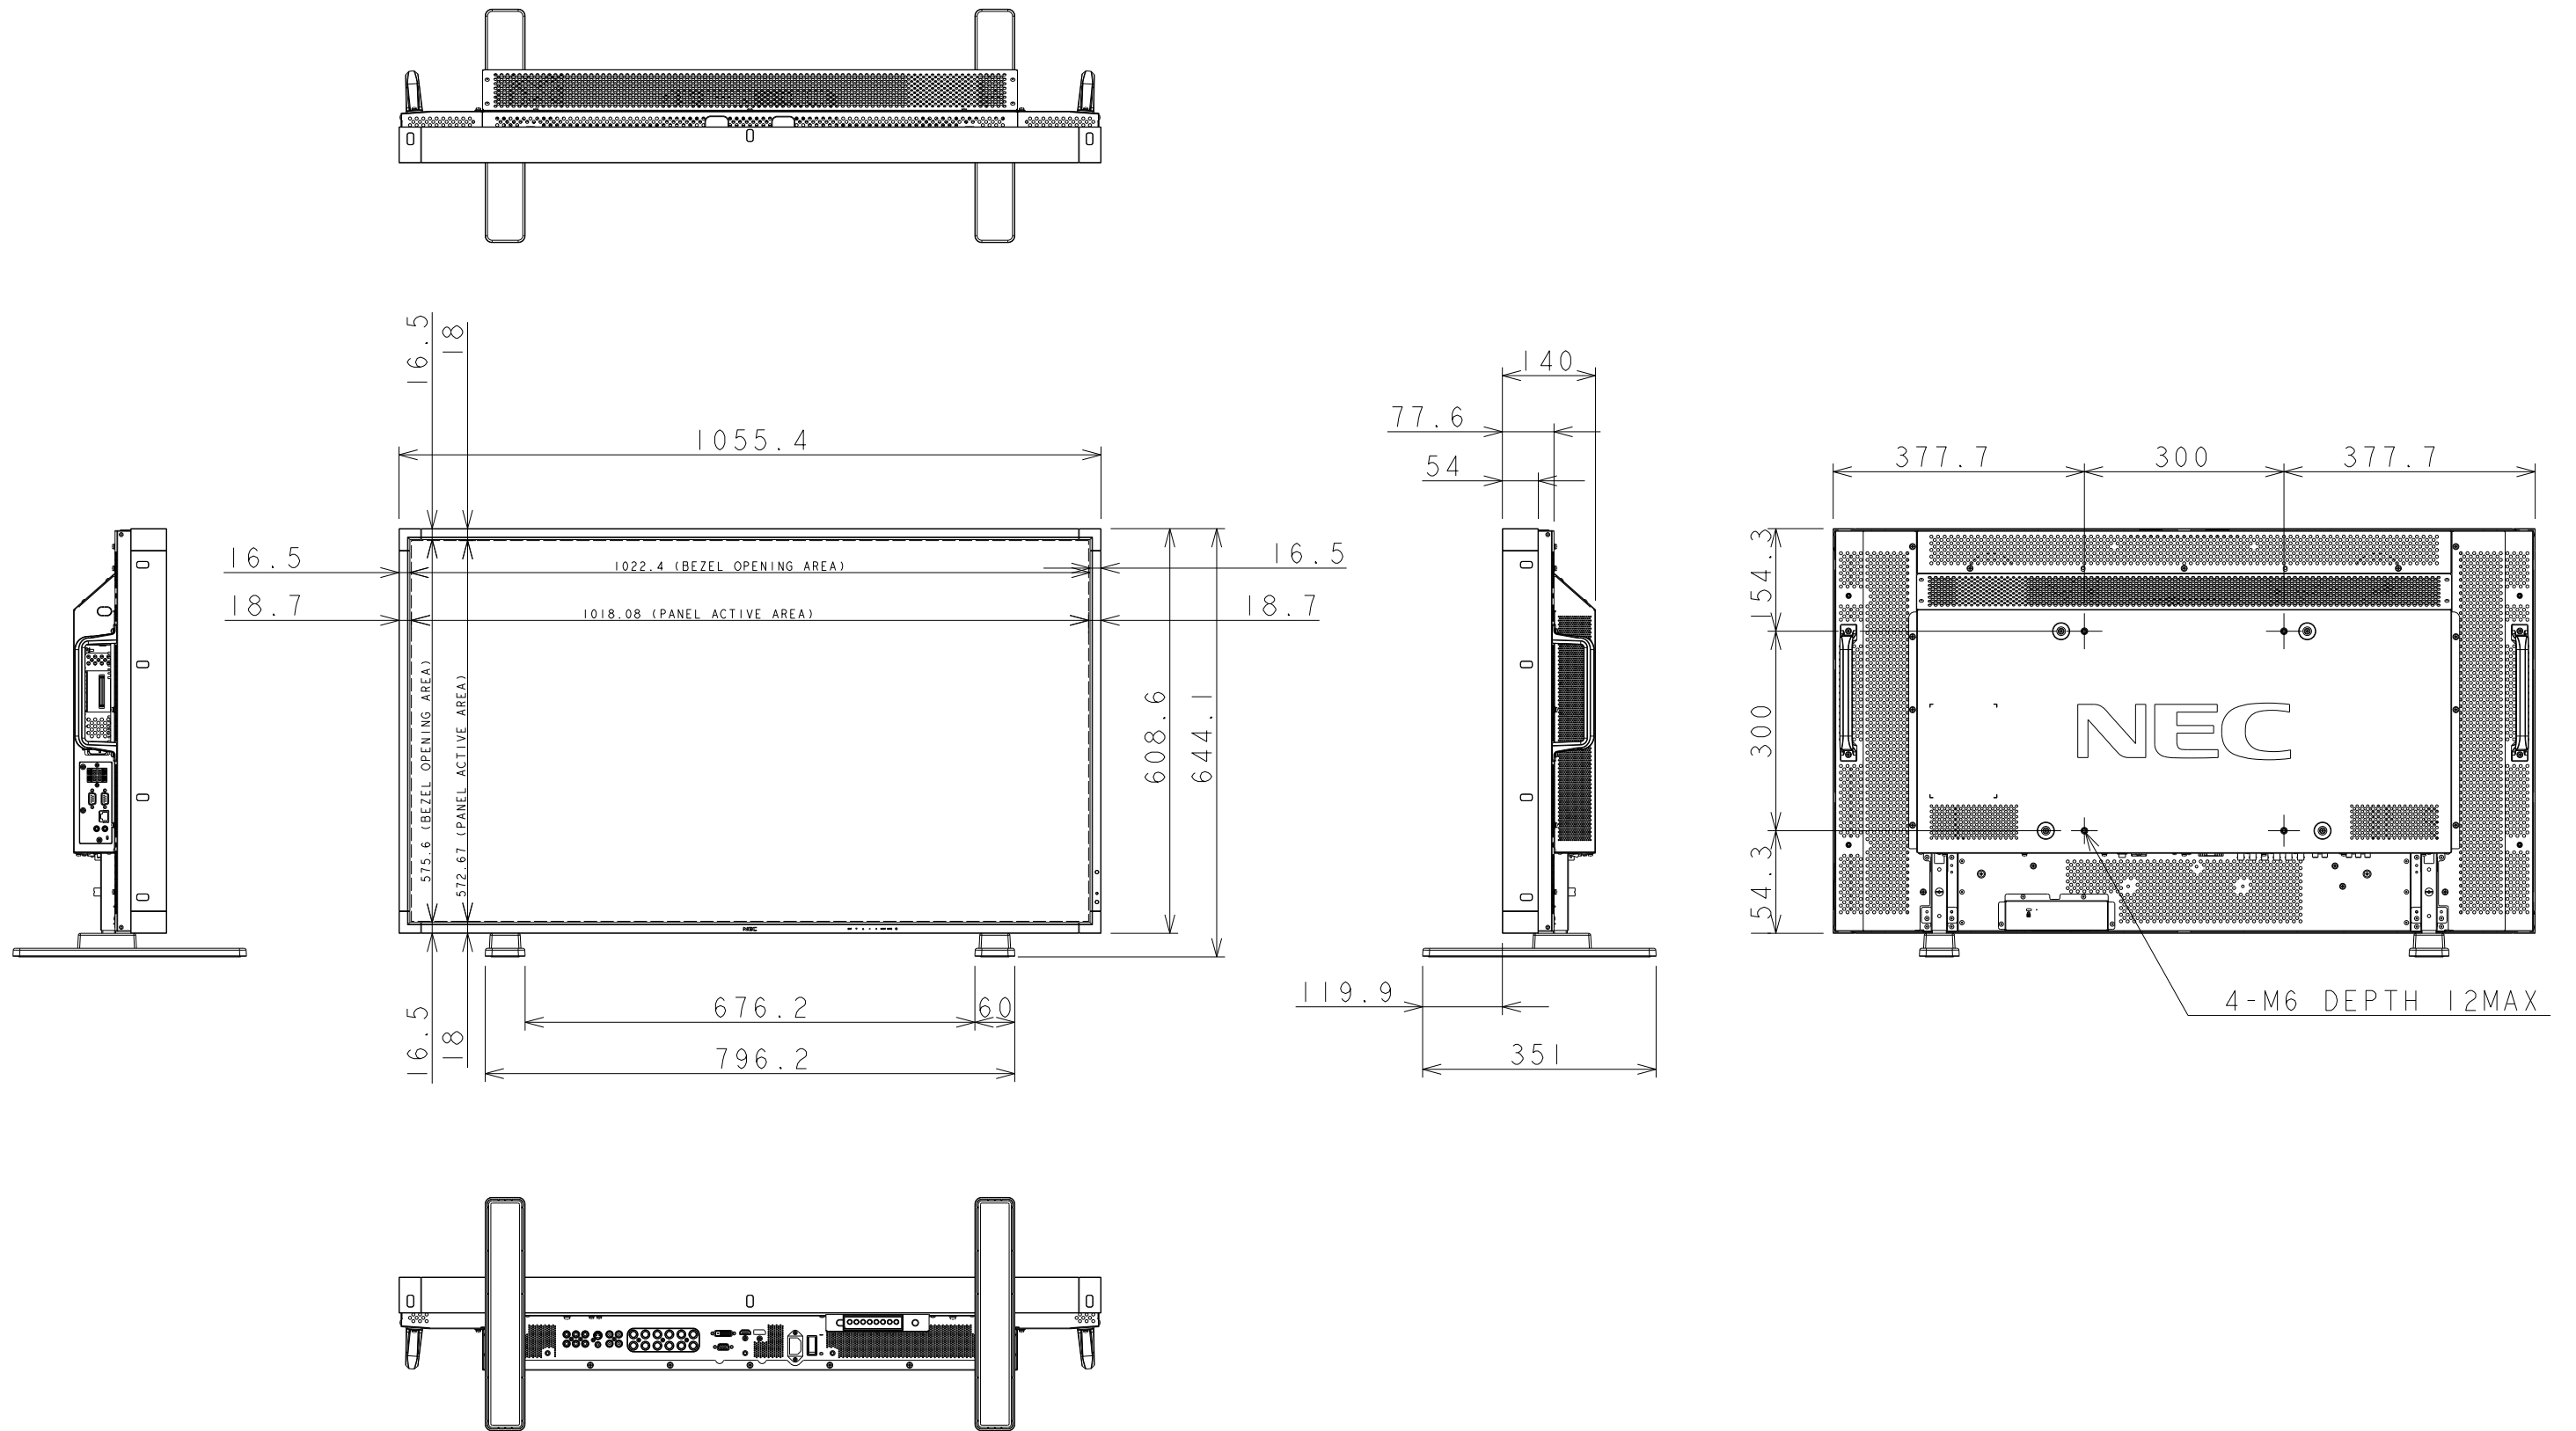

X462HB OUTLINE WITH STAND

SIZE A3
SCALE 1/10
DIM mm