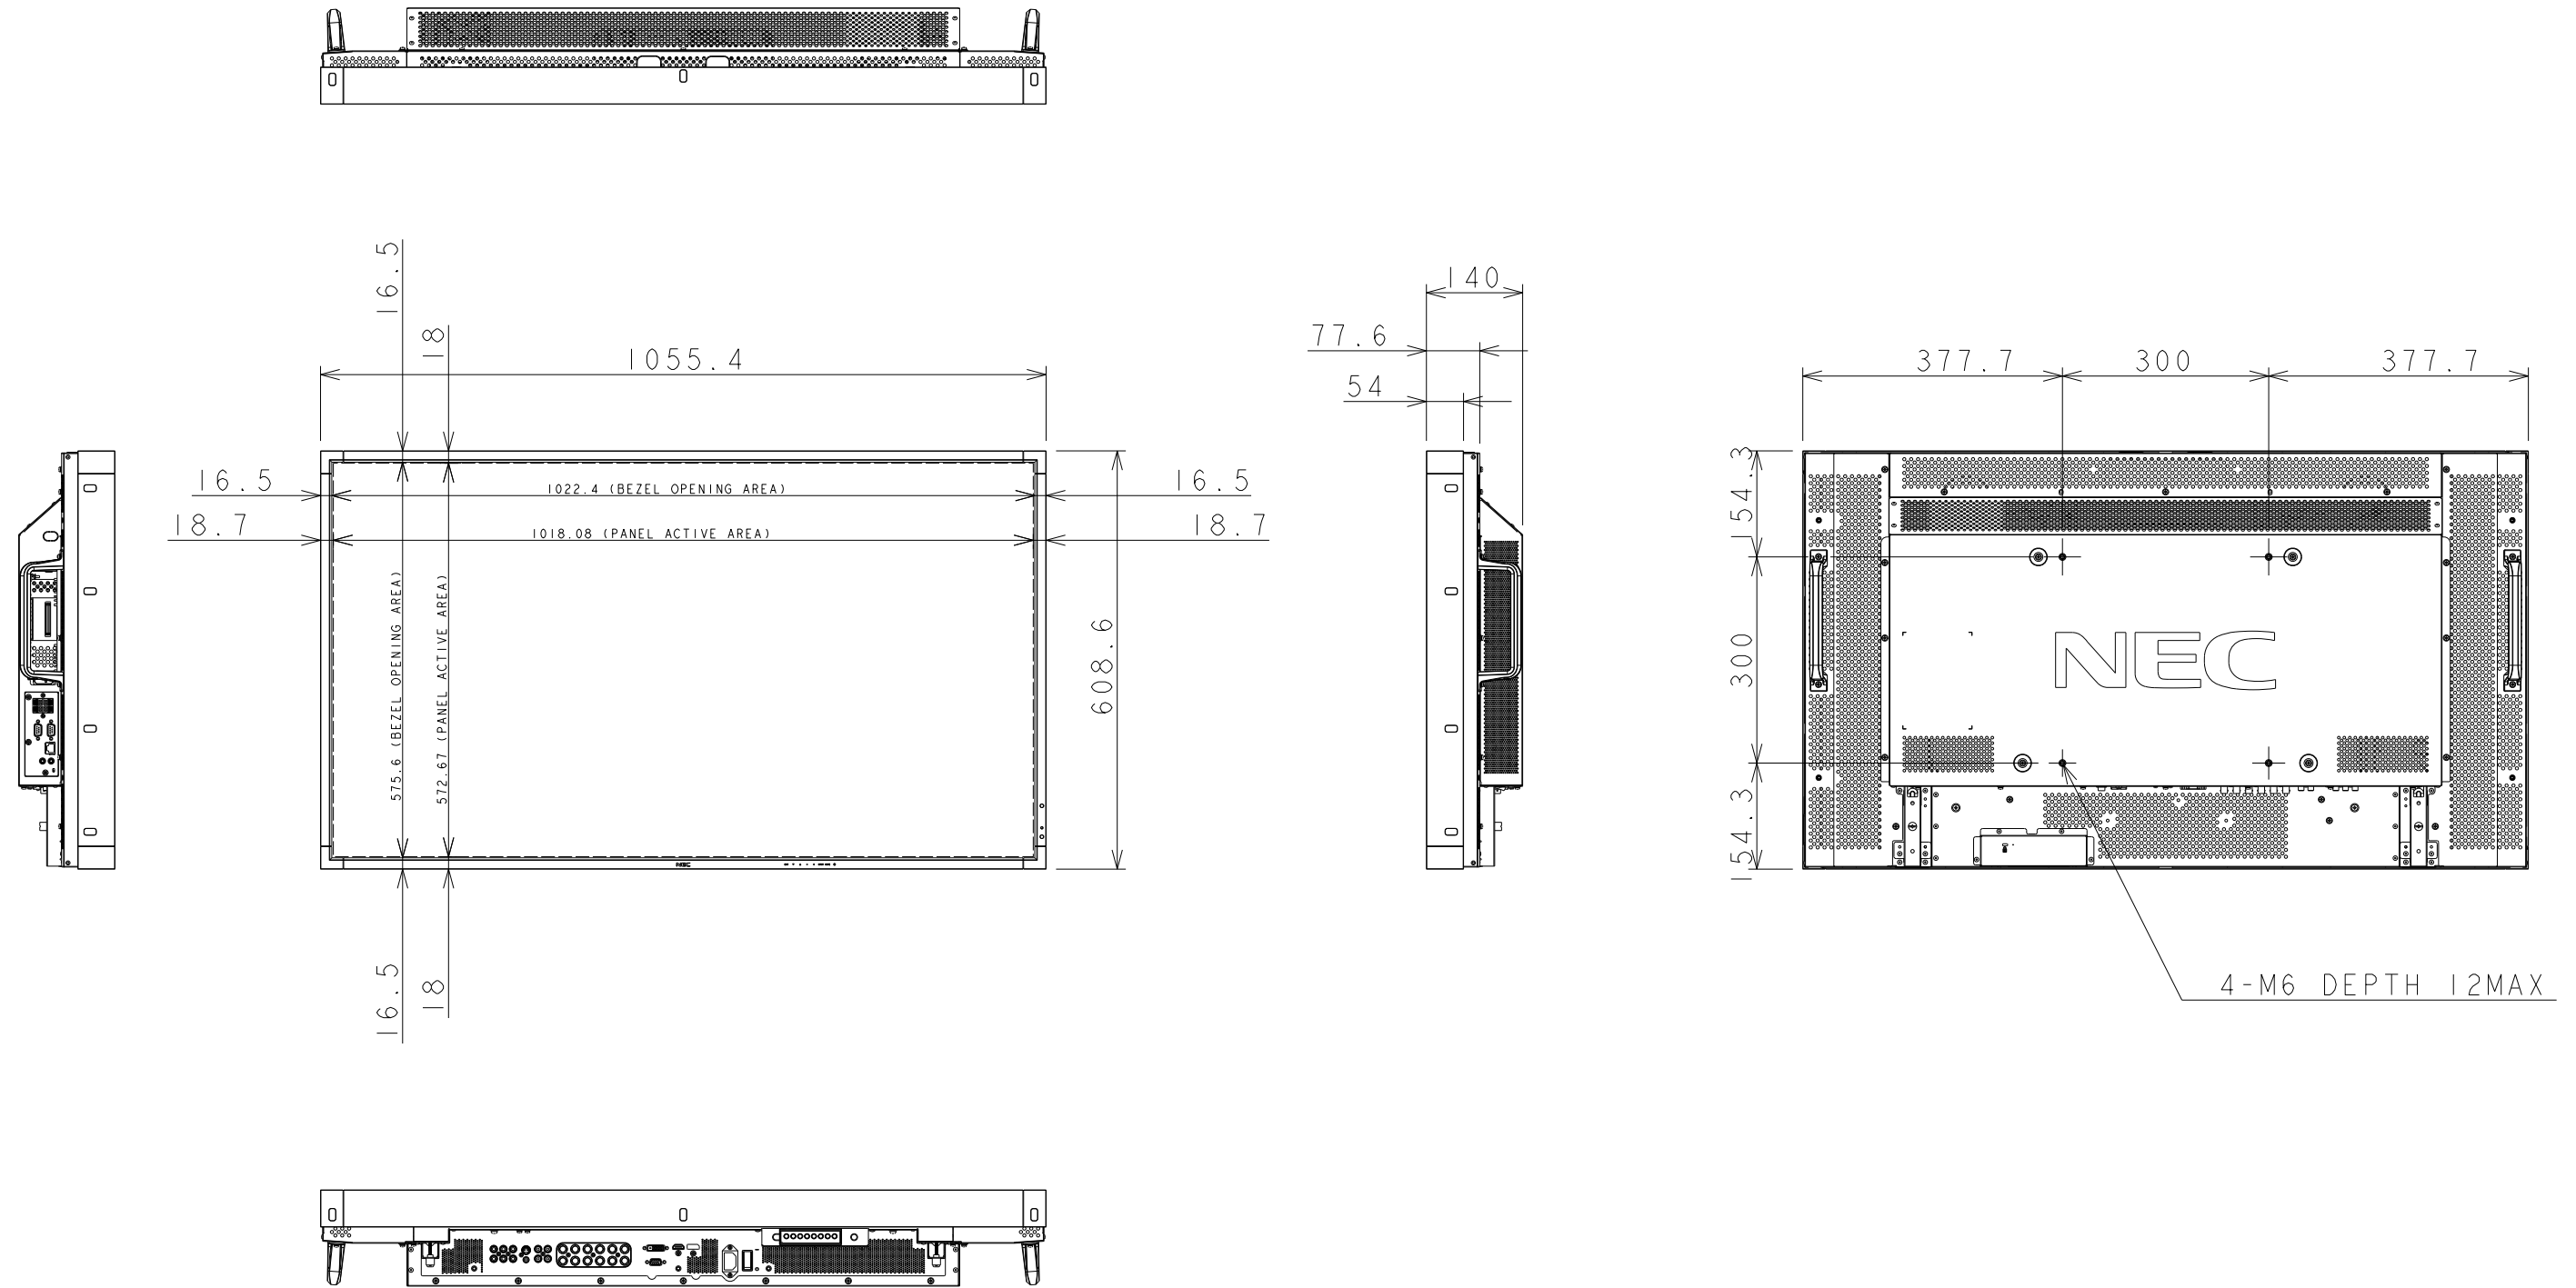

# X462HB OUTLINE WITHOUT STAND

SIZE A3  
SCALE 1/10  
DIM mm