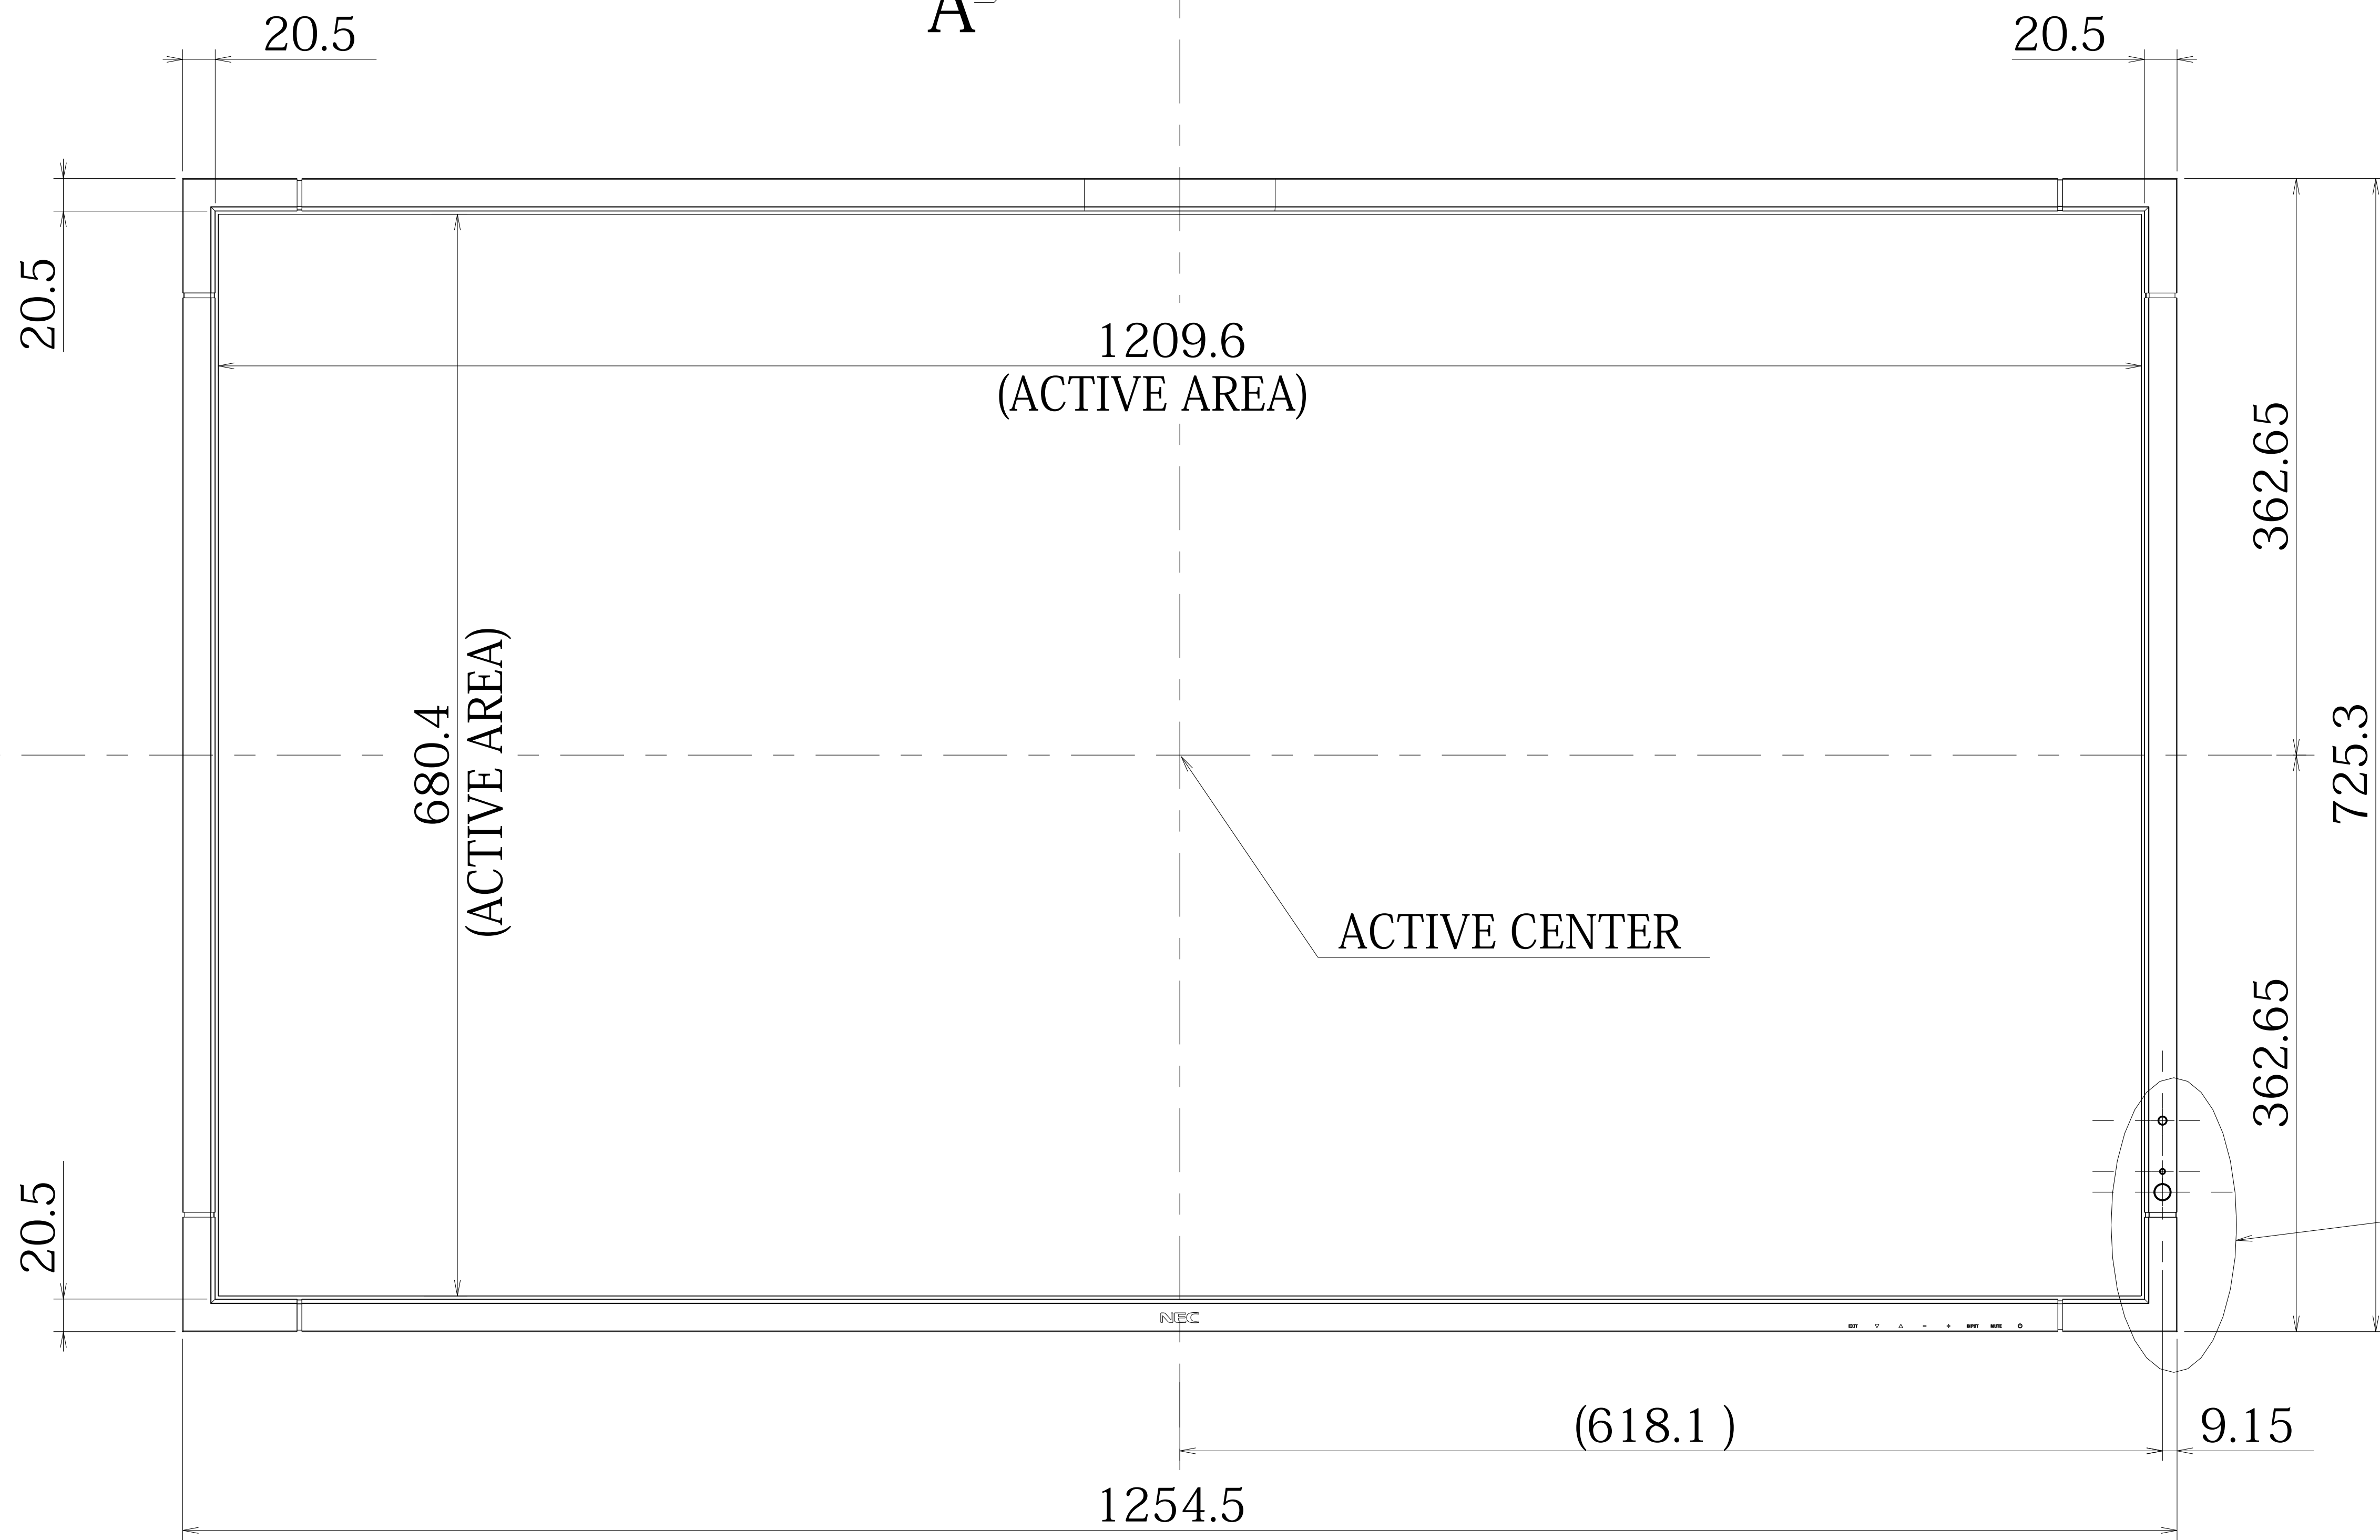

X552S OUT LINE

SPEAKER 300 4-M6 DEP12

DETAIL OF B

DETAIL OF C