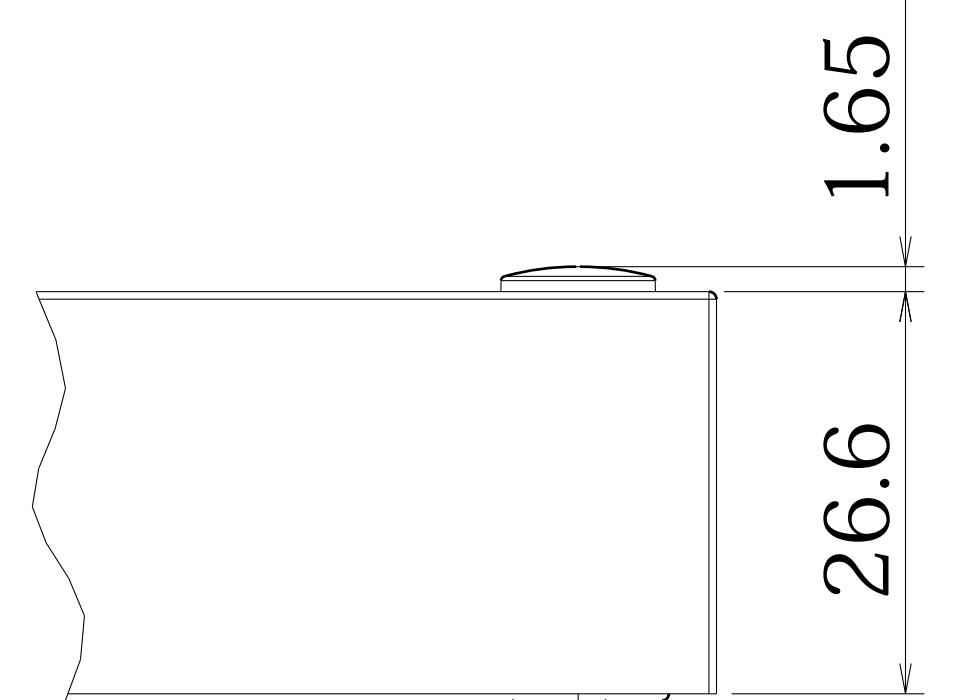

X552S OUT LINE

SPEAKER 300 4-M6 DEP12

DETAIL OF B

DETAIL OF C