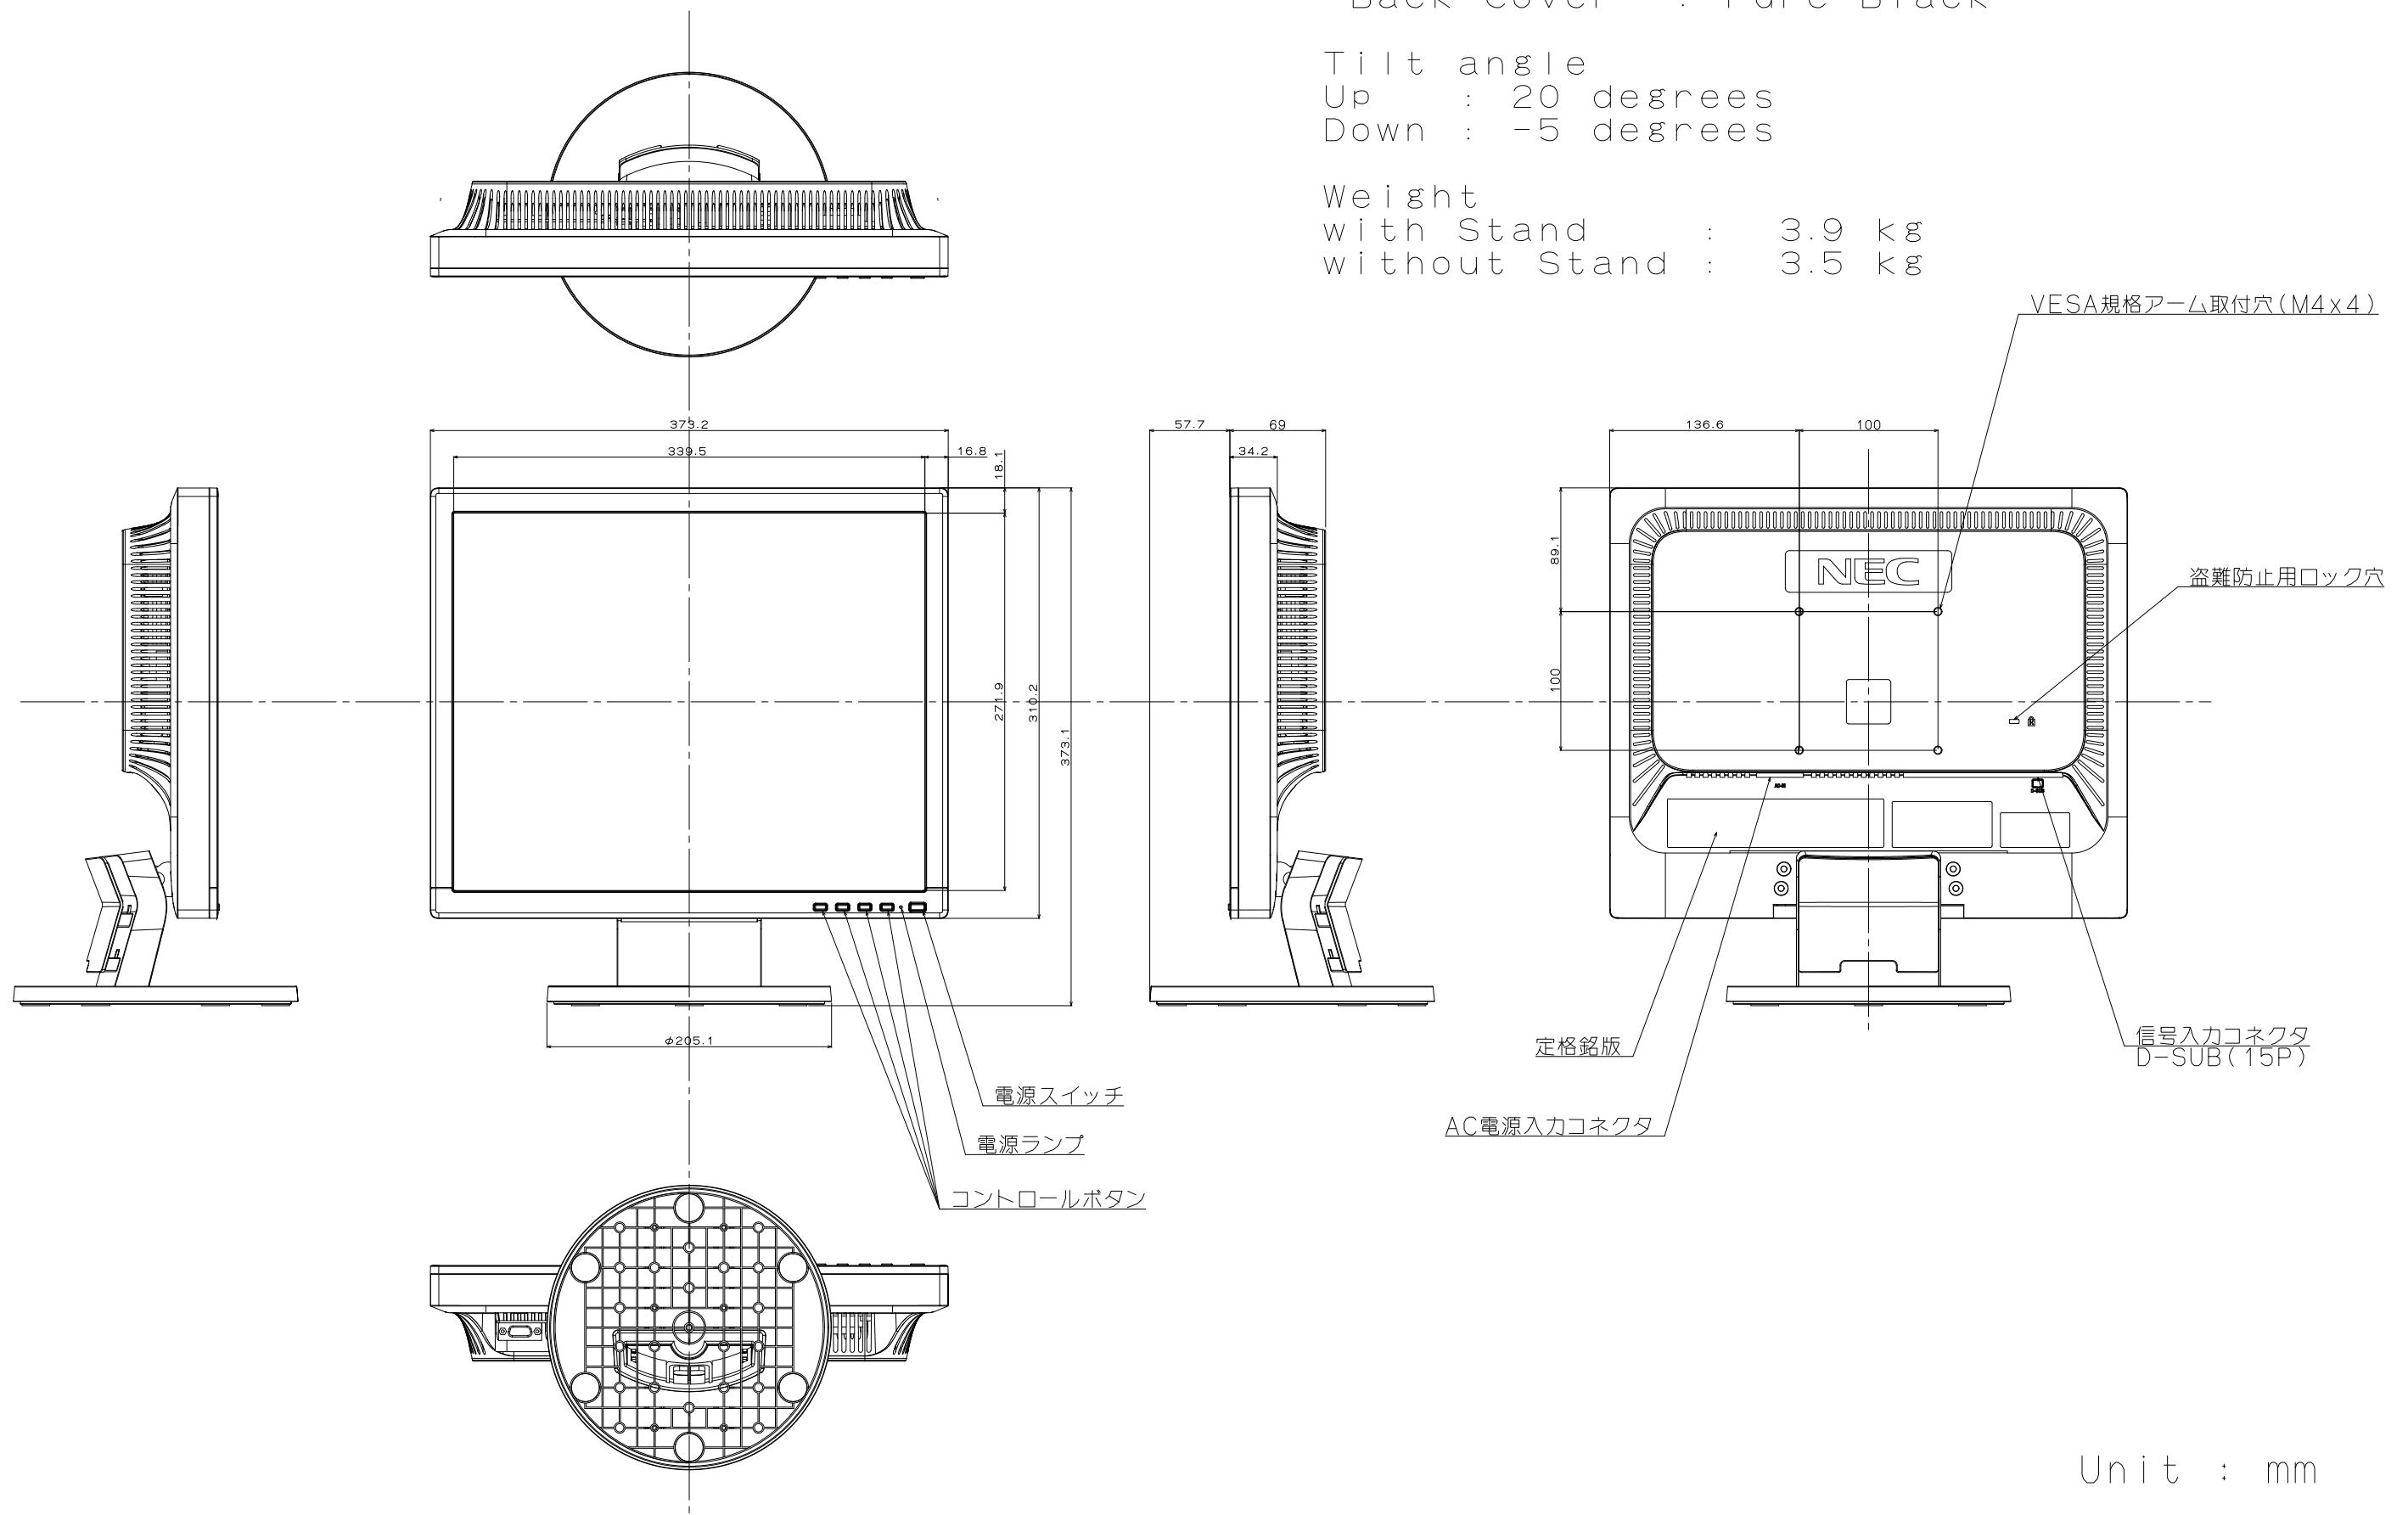

LCD172V 外觀図

Cabinet color  
 (White Model)  
 Front Bezel : Light Gray  
 Back Cover : Light Gray  
 (Black Model)  
 Front Bezel : Pure Black  
 Back Cover : Pure Black

Tilt angle  
 Up : 20 degrees  
 Down : -5 degrees

Weight  
 with Stand : 3.9 kg  
 without Stand : 3.5 kg

Unit : mm