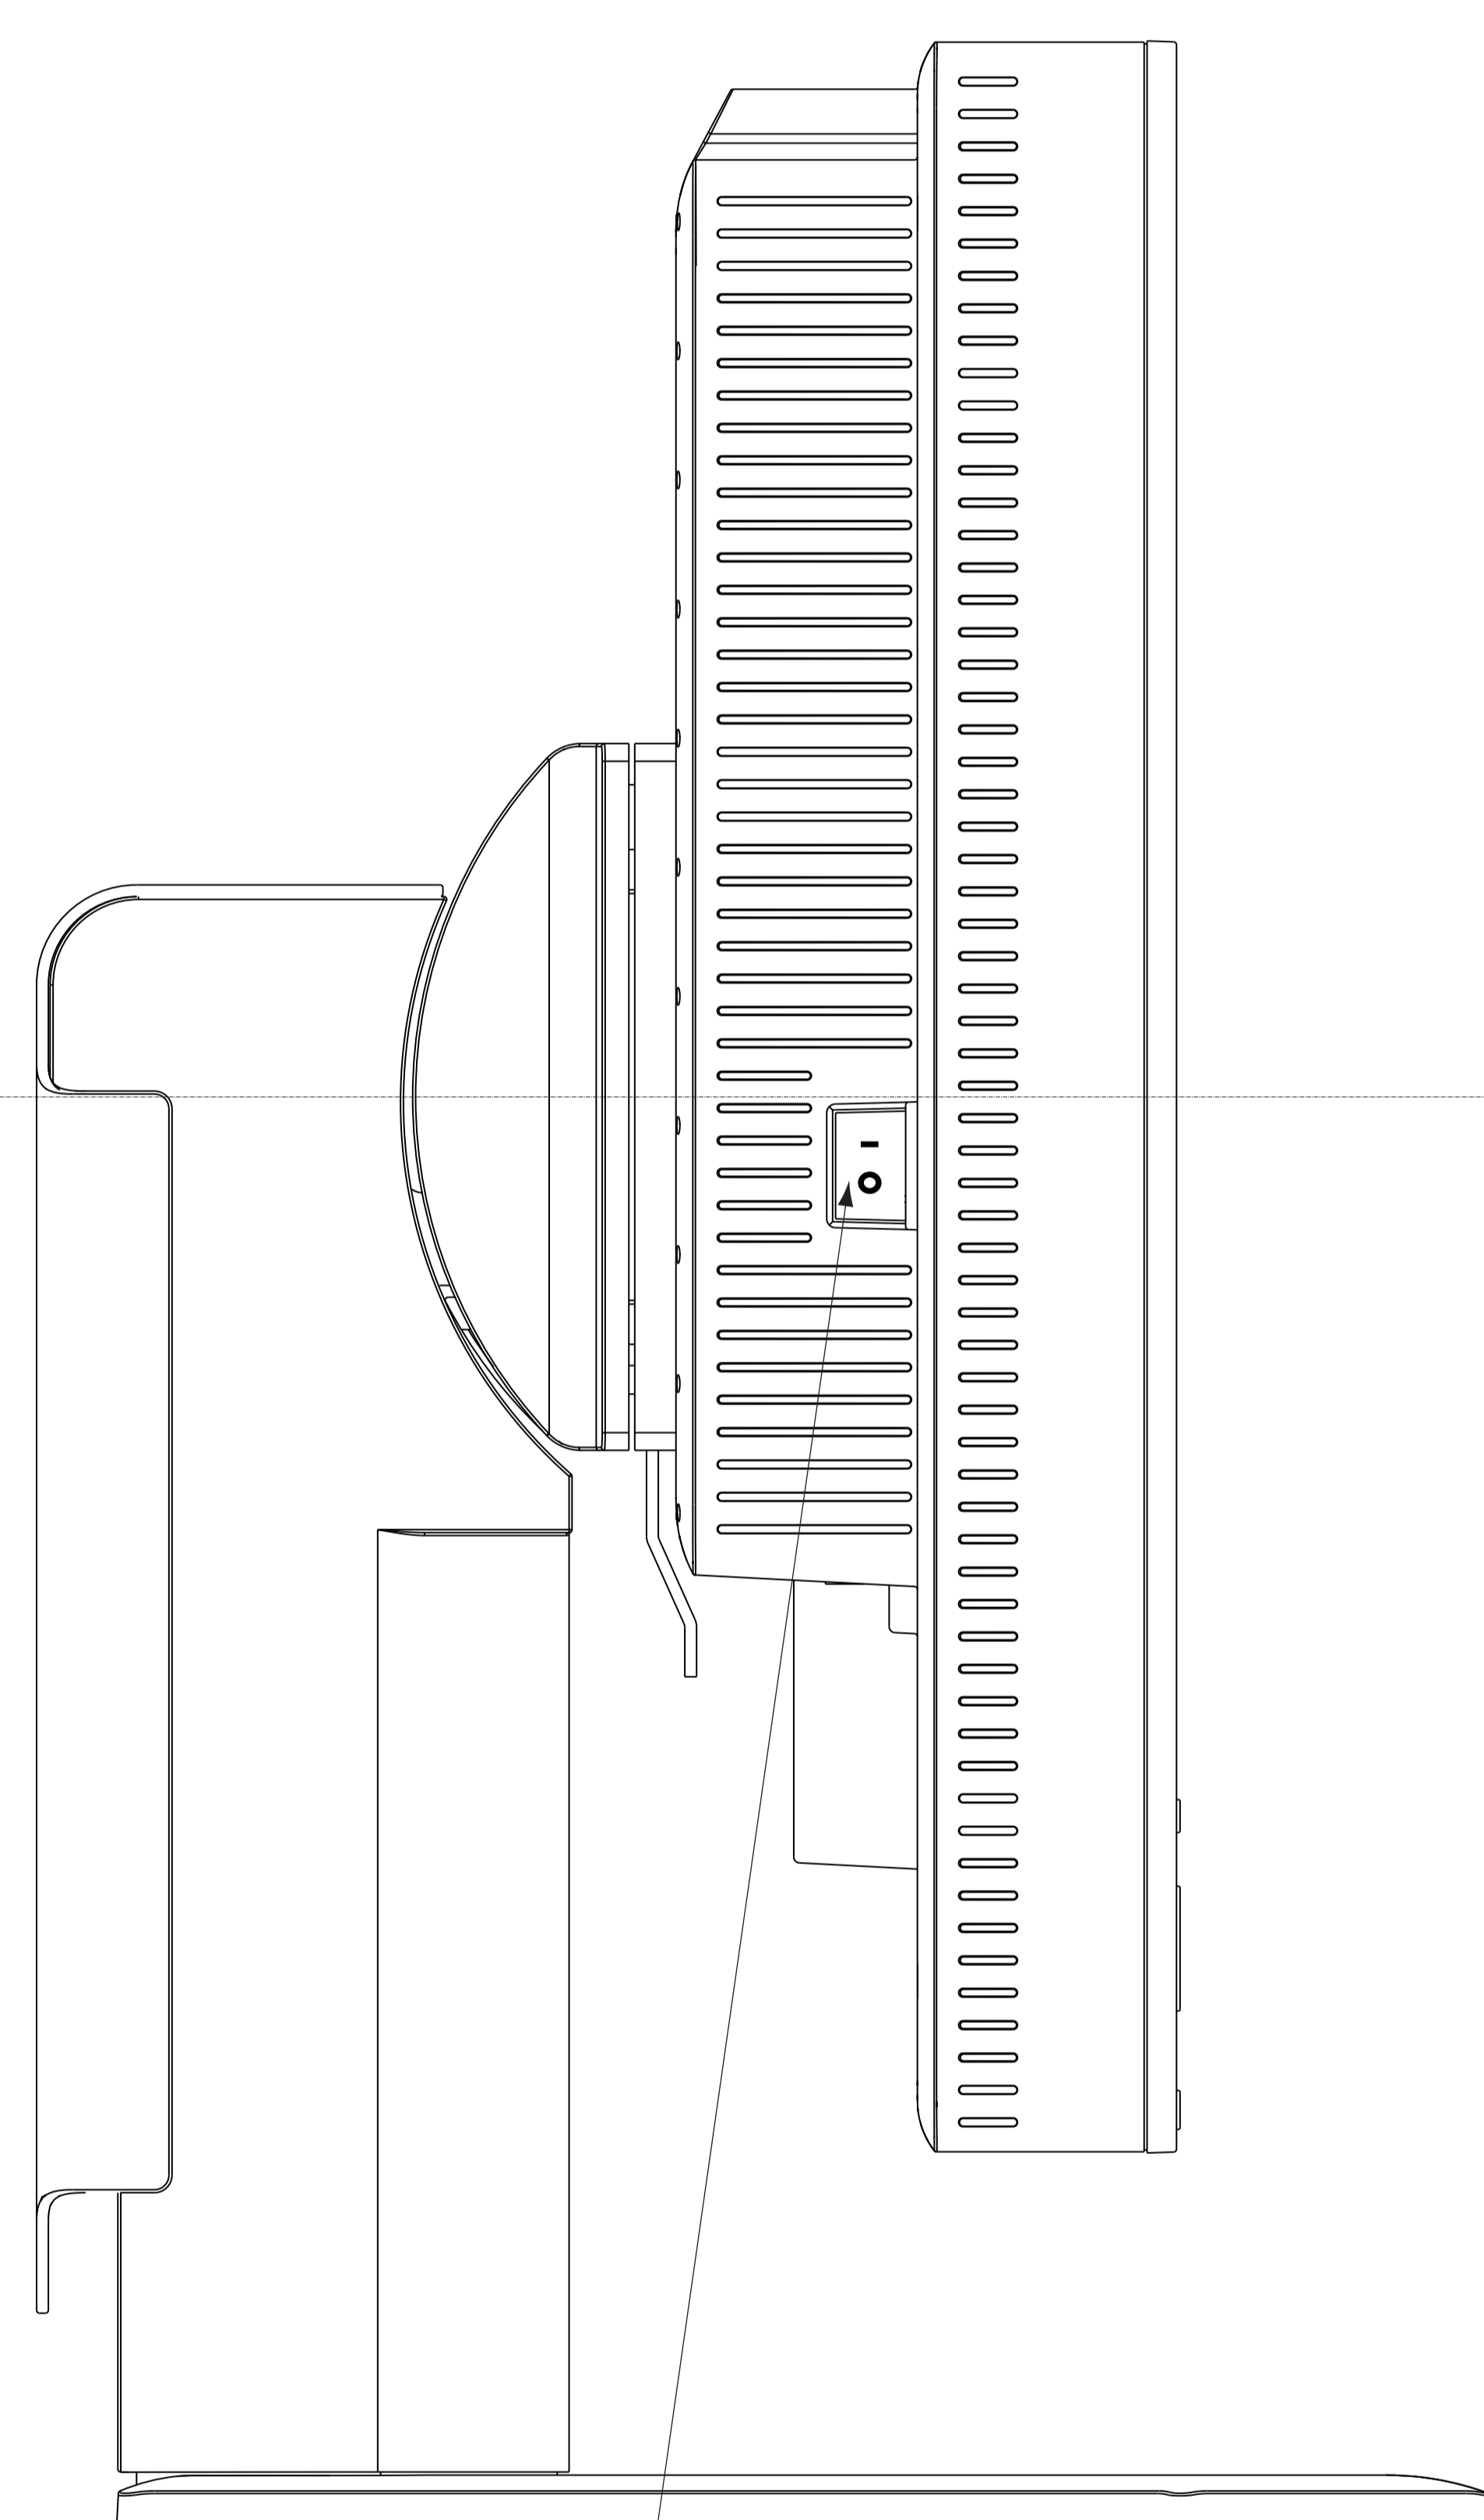

LCD2190UXi

Cabinet color (Bezel/Back Cover)  
 White model: Aluminum Silver/  
 Whitish Gray  
 Black model: Matte Real Black/  
 Matte Real Black

Tilt angle  
 Up : 30 degrees  
 Down : -5 degrees

Swivel angle  
 Right : 170 degrees  
 Left : 170 degrees

Height adjustment  
 0-150 mm

Weight  
 with stand : 10.9kg  
 without stand : 8.2kg

Vacation SW

AC Inlet

D-sub Connector

DVI-I Connector

DVI-D Connector

Power Supply Connector  
 for Sound Bar

Cable Cover

Rating Label

4-M4 VESA HOLE