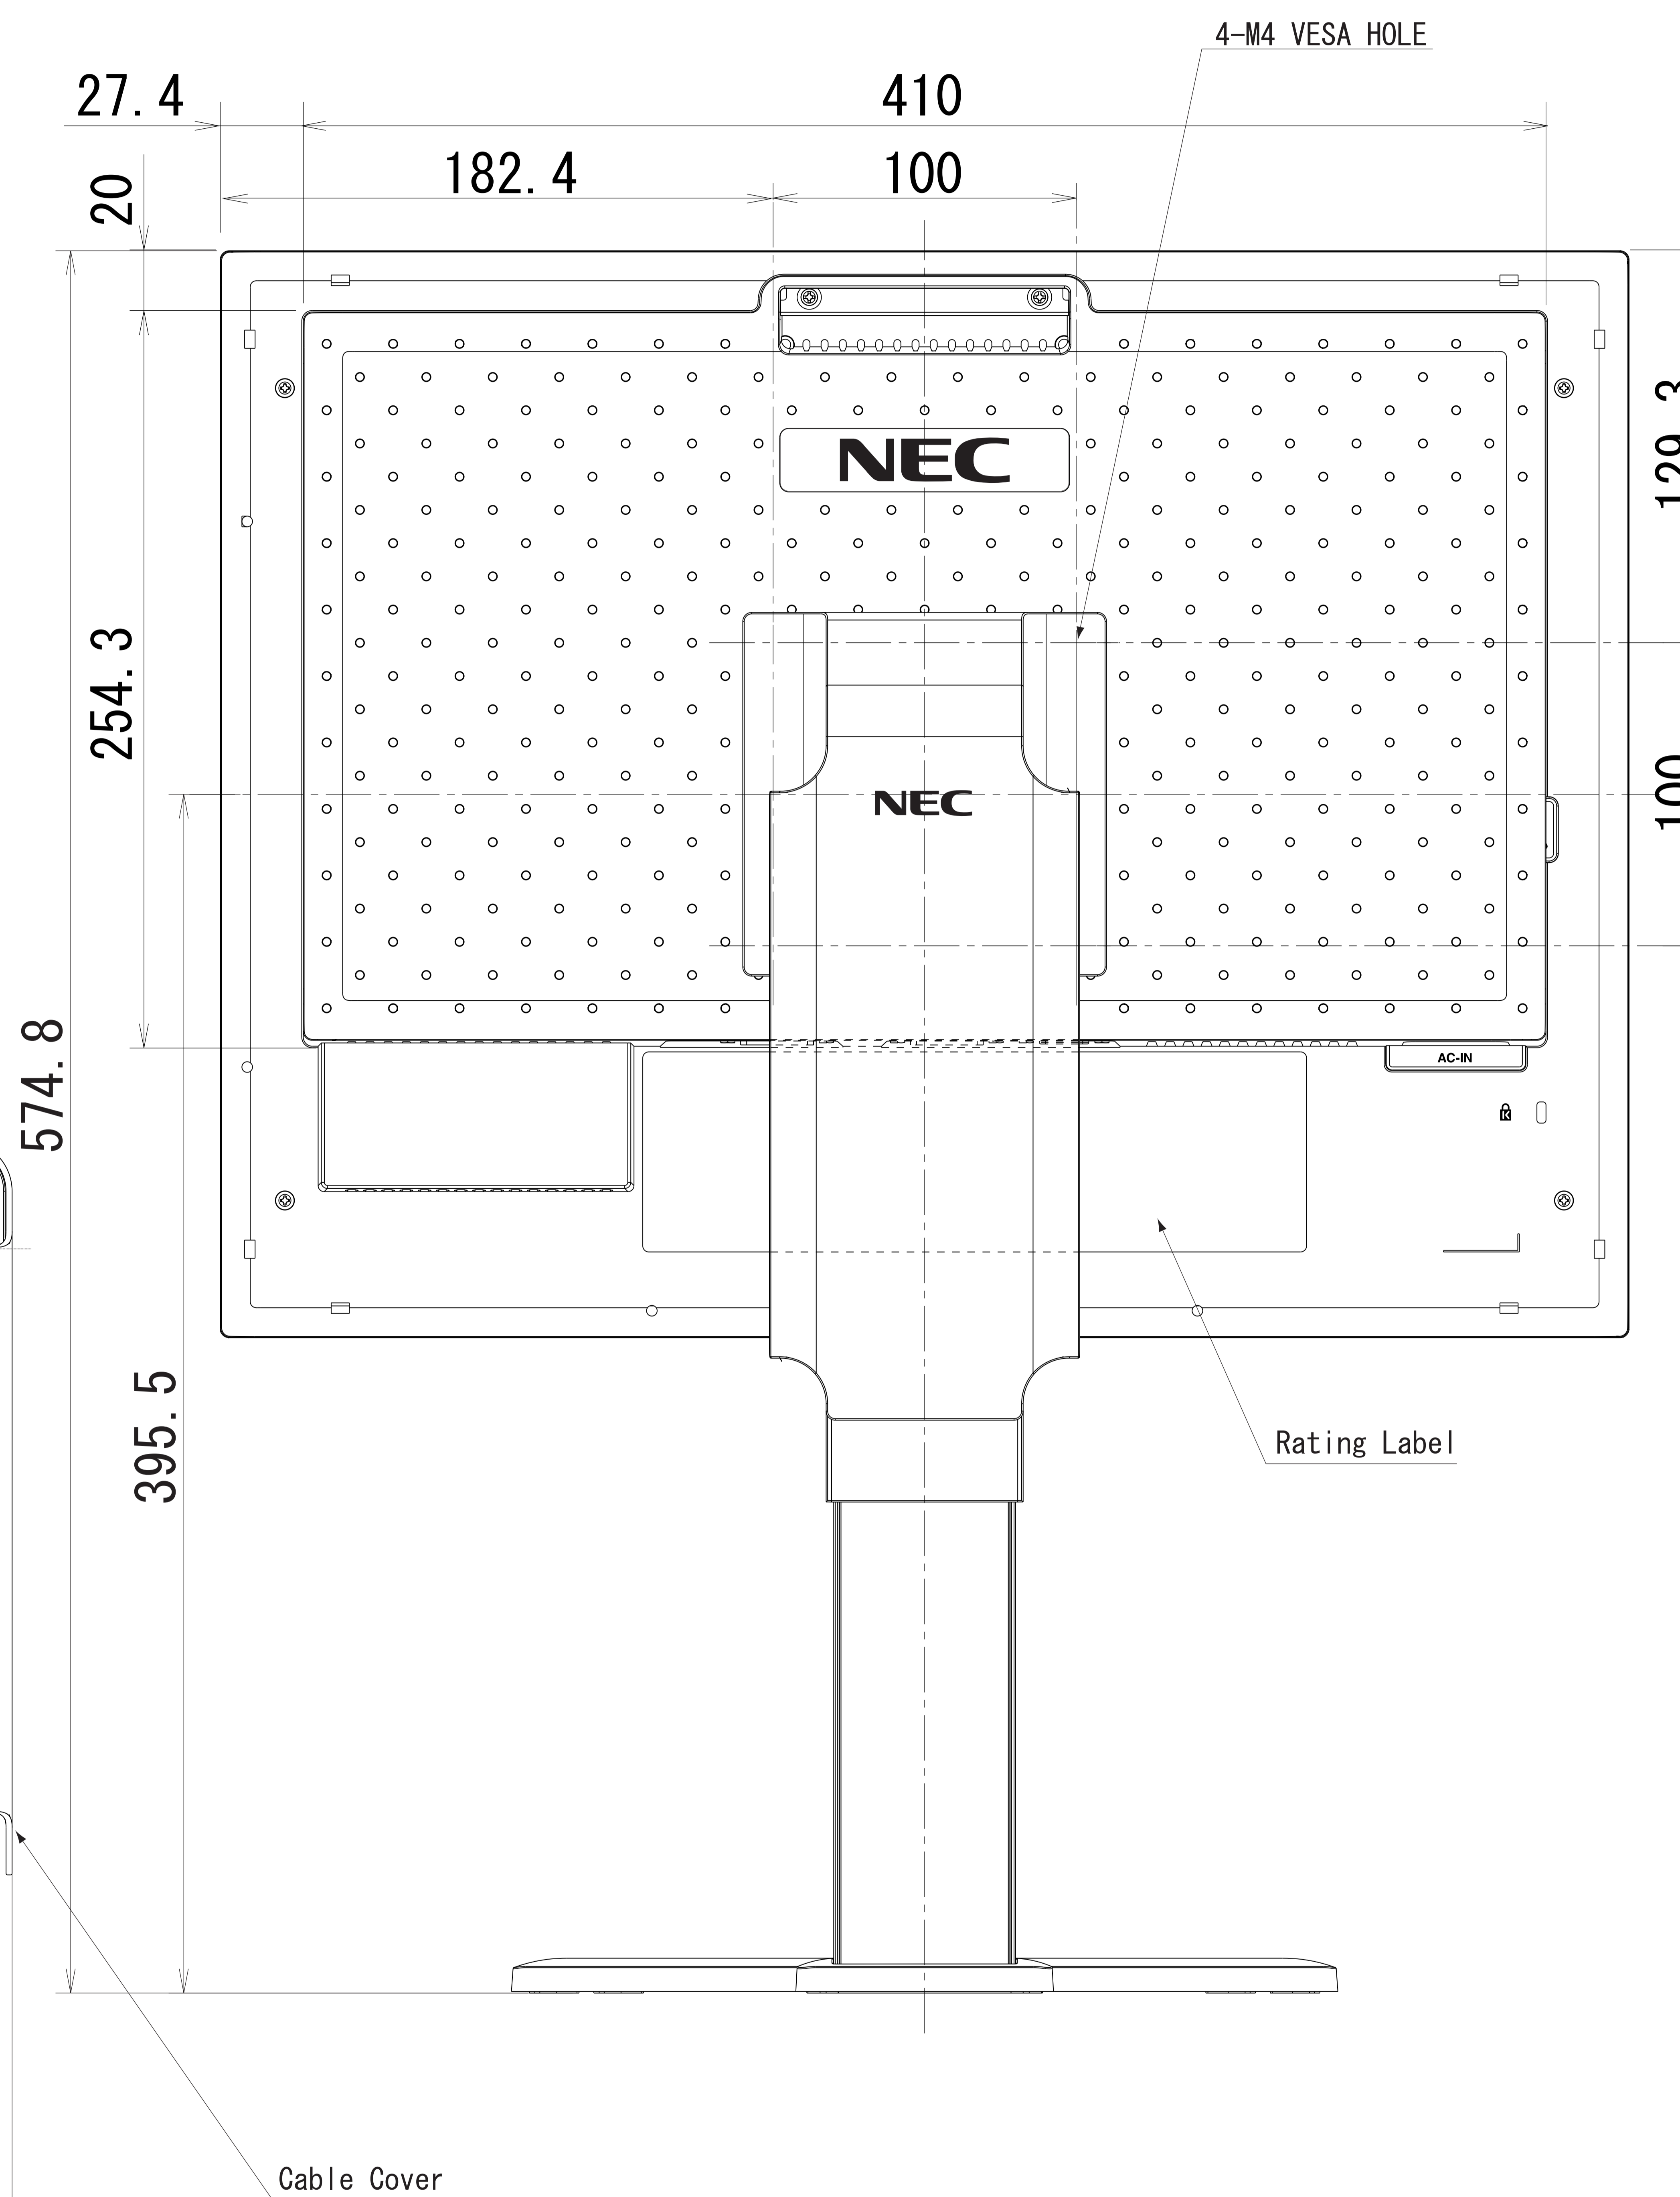

LCD2190UXi

Cabinet color (Bezel/Back Cover)  
 White model: Aluminum Silver/  
 Whitish Gray  
 Black model: Matte Real Black/  
 Matte Real Black

Tilt angle  
 Up : 30 degrees  
 Down : -5 degrees

Swivel angle  
 Right : 170 degrees  
 Left : 170 degrees

Height adjustment  
 0-150 mm

Weight  
 with stand : 10.9kg  
 without stand : 8.2kg

Vacation SW

AC Inlet

D-sub Connector

DVI-I Connector

DVI-D Connector

Power Supply Connector  
 for Sound Bar

Cable Cover

Rating Label

4-M4 VESA HOLE