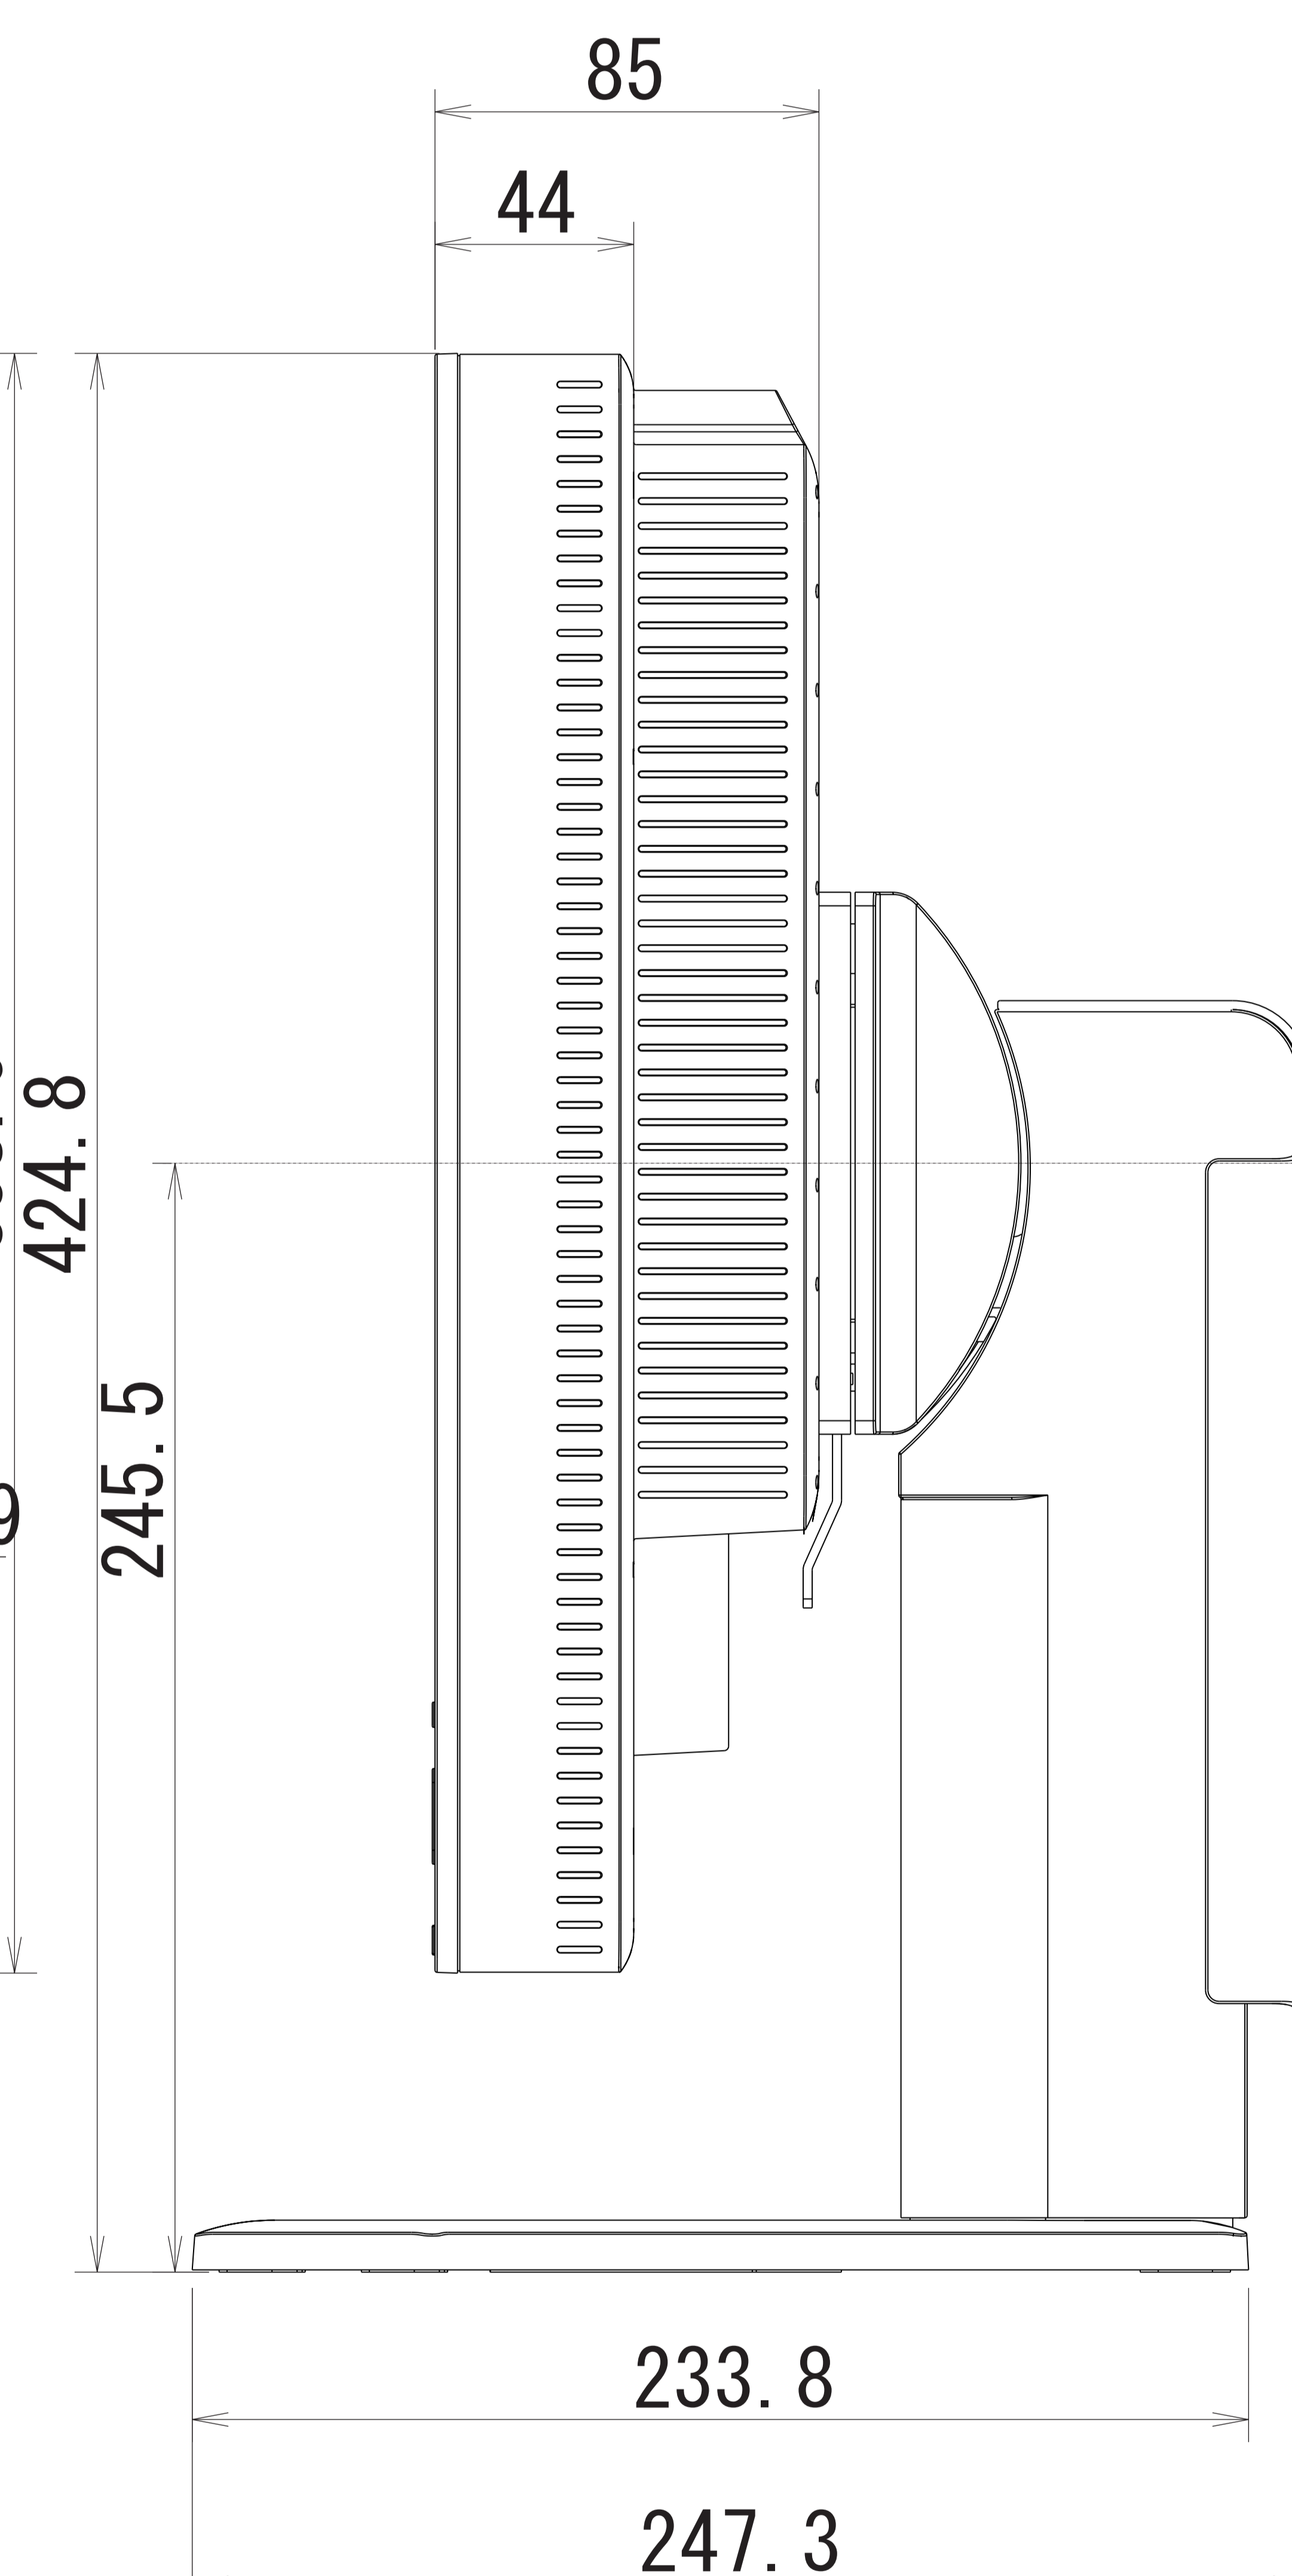

LCD2190UXi

Cabinet color (Bezel/Back Cover)  
 White model: Aluminum Silver/  
 Whitish Gray  
 Black model: Matte Real Black/  
 Matte Real Black

Tilt angle  
 Up : 30 degrees  
 Down : -5 degrees

Swivel angle  
 Right : 170 degrees  
 Left : 170 degrees

Height adjustment  
 0-150 mm

Weight  
 with stand : 10.9kg  
 without stand : 8.2kg

Vacation SW

AC Inlet

D-sub Connector

DVI-I Connector

DVI-D Connector

Power Supply Connector  
 for Sound Bar

Cable Cover

Rating Label

4-M4 VESA HOLE