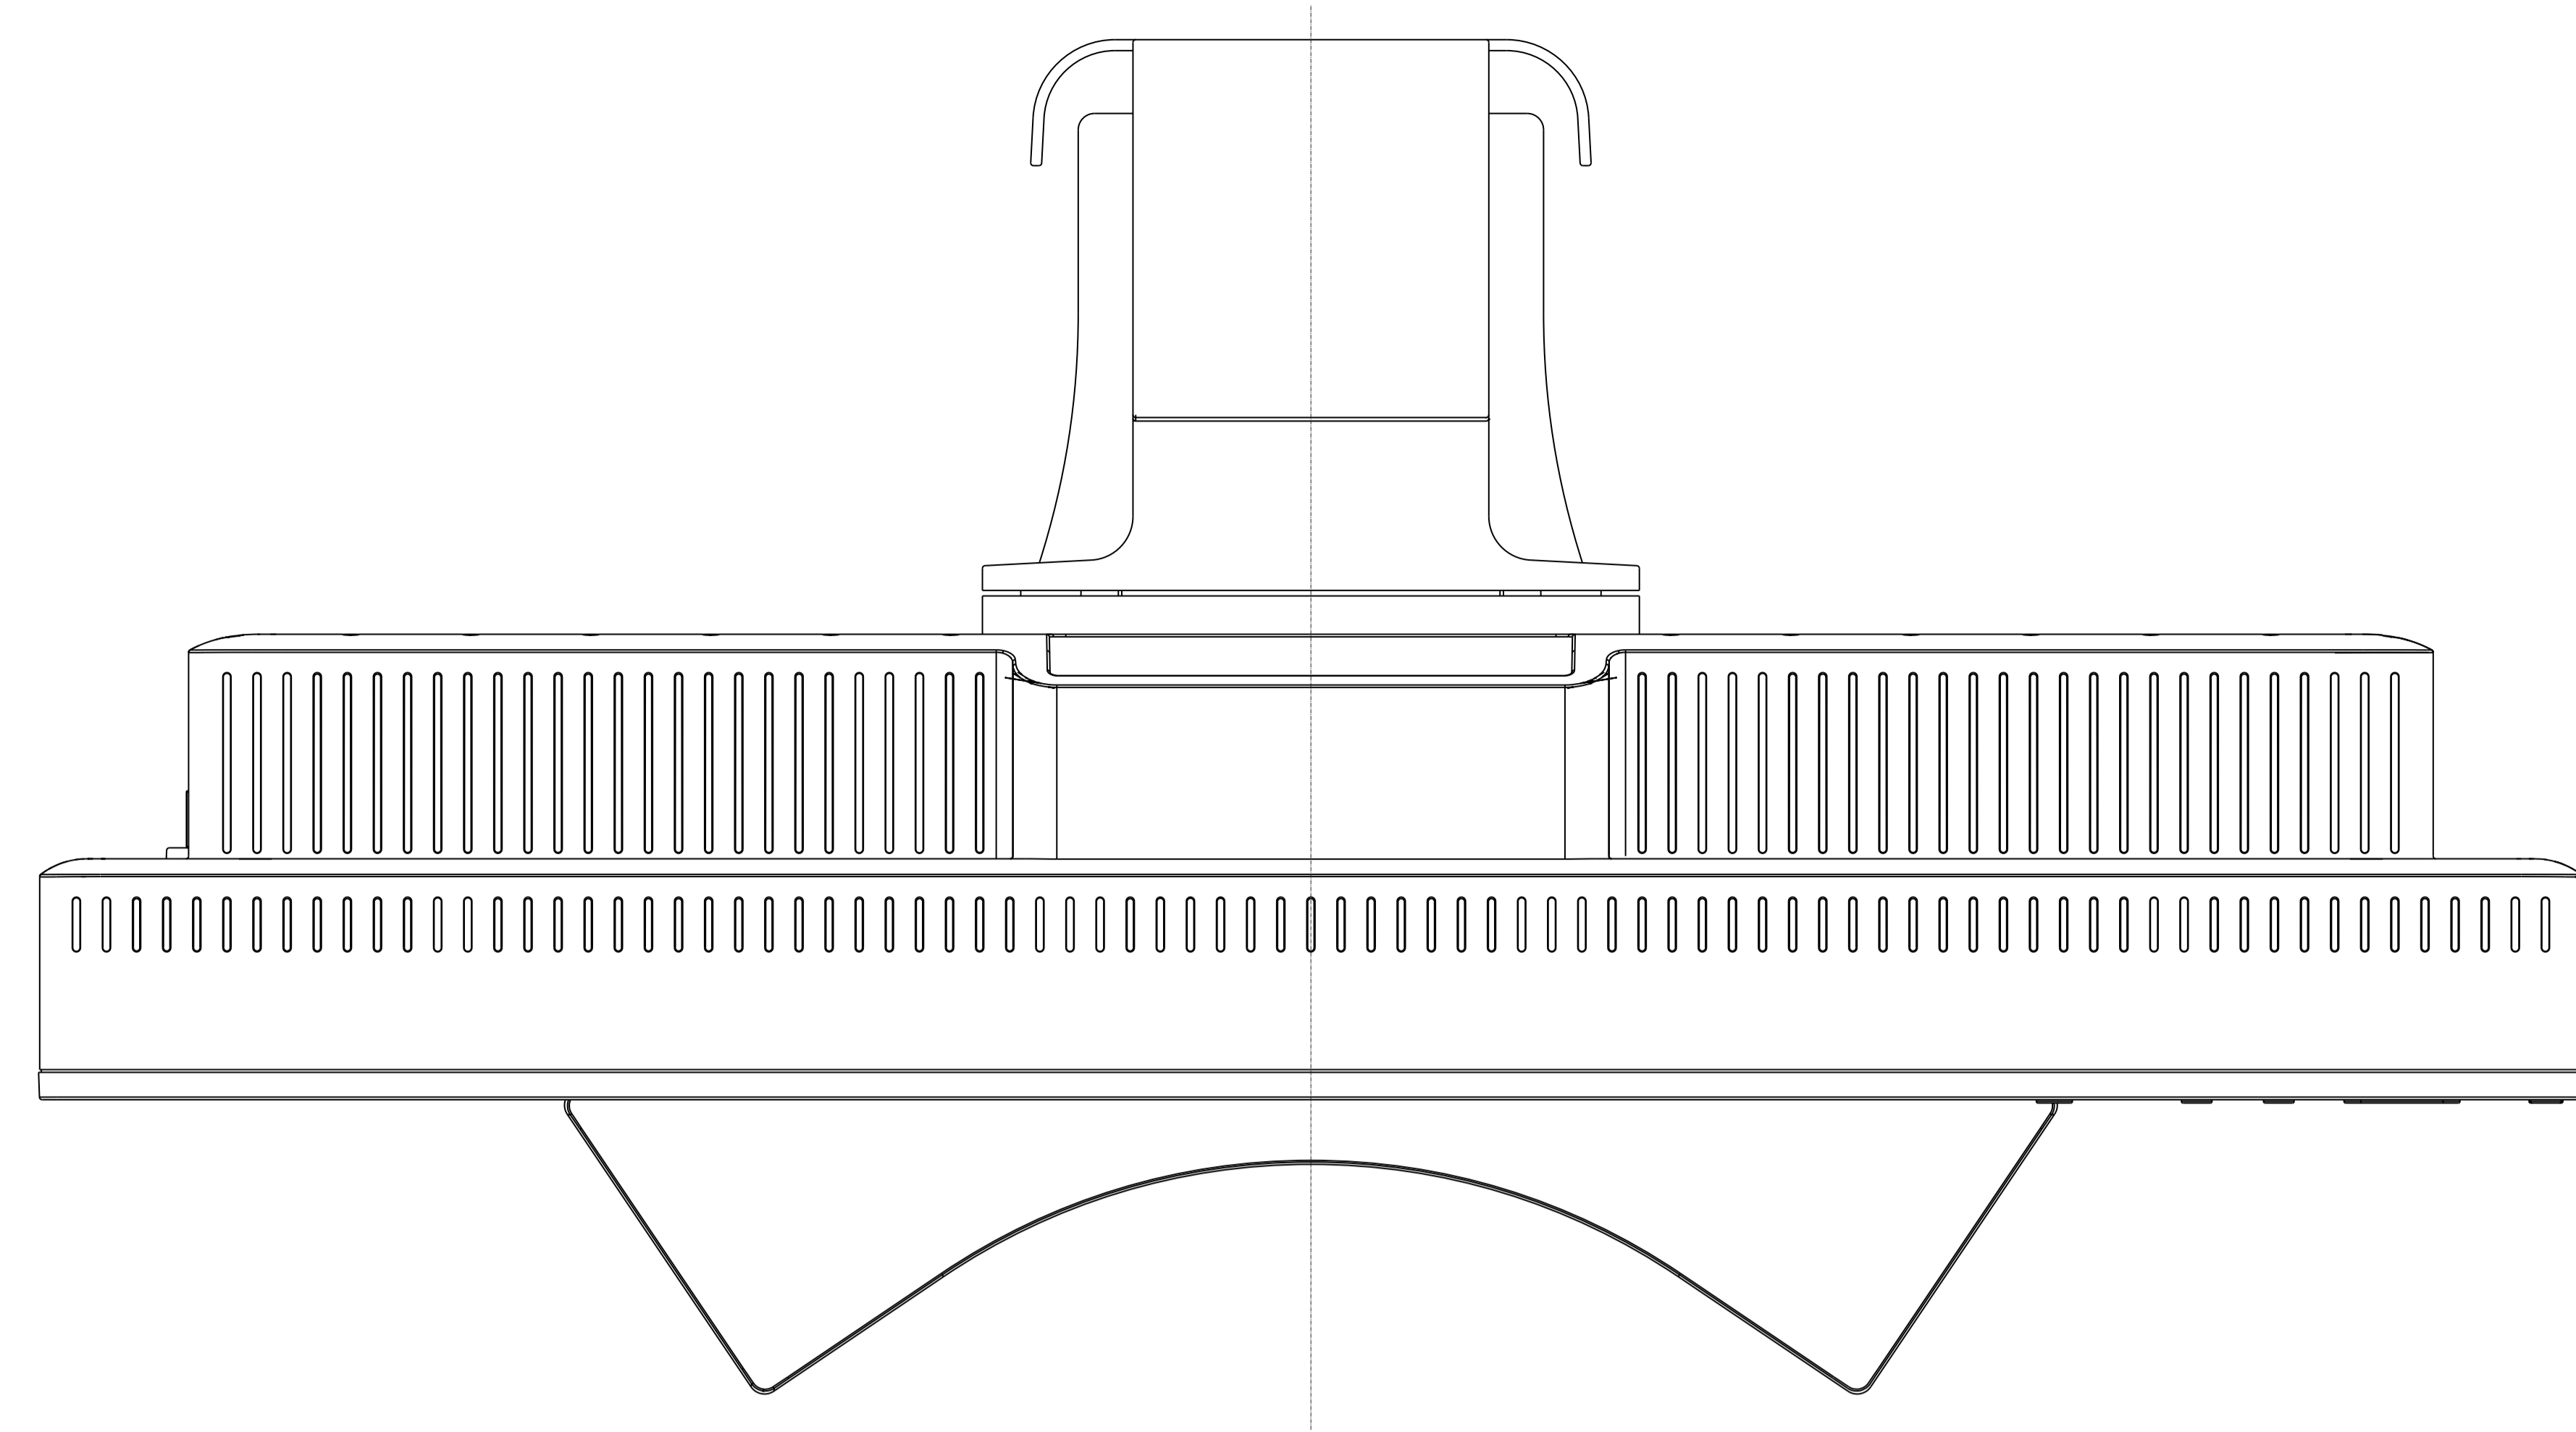

LCD2190UXi

Cabinet color (Bezel/Back Cover)  
 White model: Aluminum Silver/  
 Whitish Gray  
 Black model: Matte Real Black/  
 Matte Real Black

Tilt angle  
 Up : 30 degrees  
 Down : -5 degrees

Swivel angle  
 Right : 170 degrees  
 Left : 170 degrees

Height adjustment  
 0-150 mm

Weight  
 with stand : 10.9kg  
 without stand : 8.2kg

Vacation SW

AC Inlet

D-sub Connector

DVI-I Connector

DVI-D Connector

Power Supply Connector  
 for Sound Bar

Cable Cover

Rating Label

4-M4 VESA HOLE