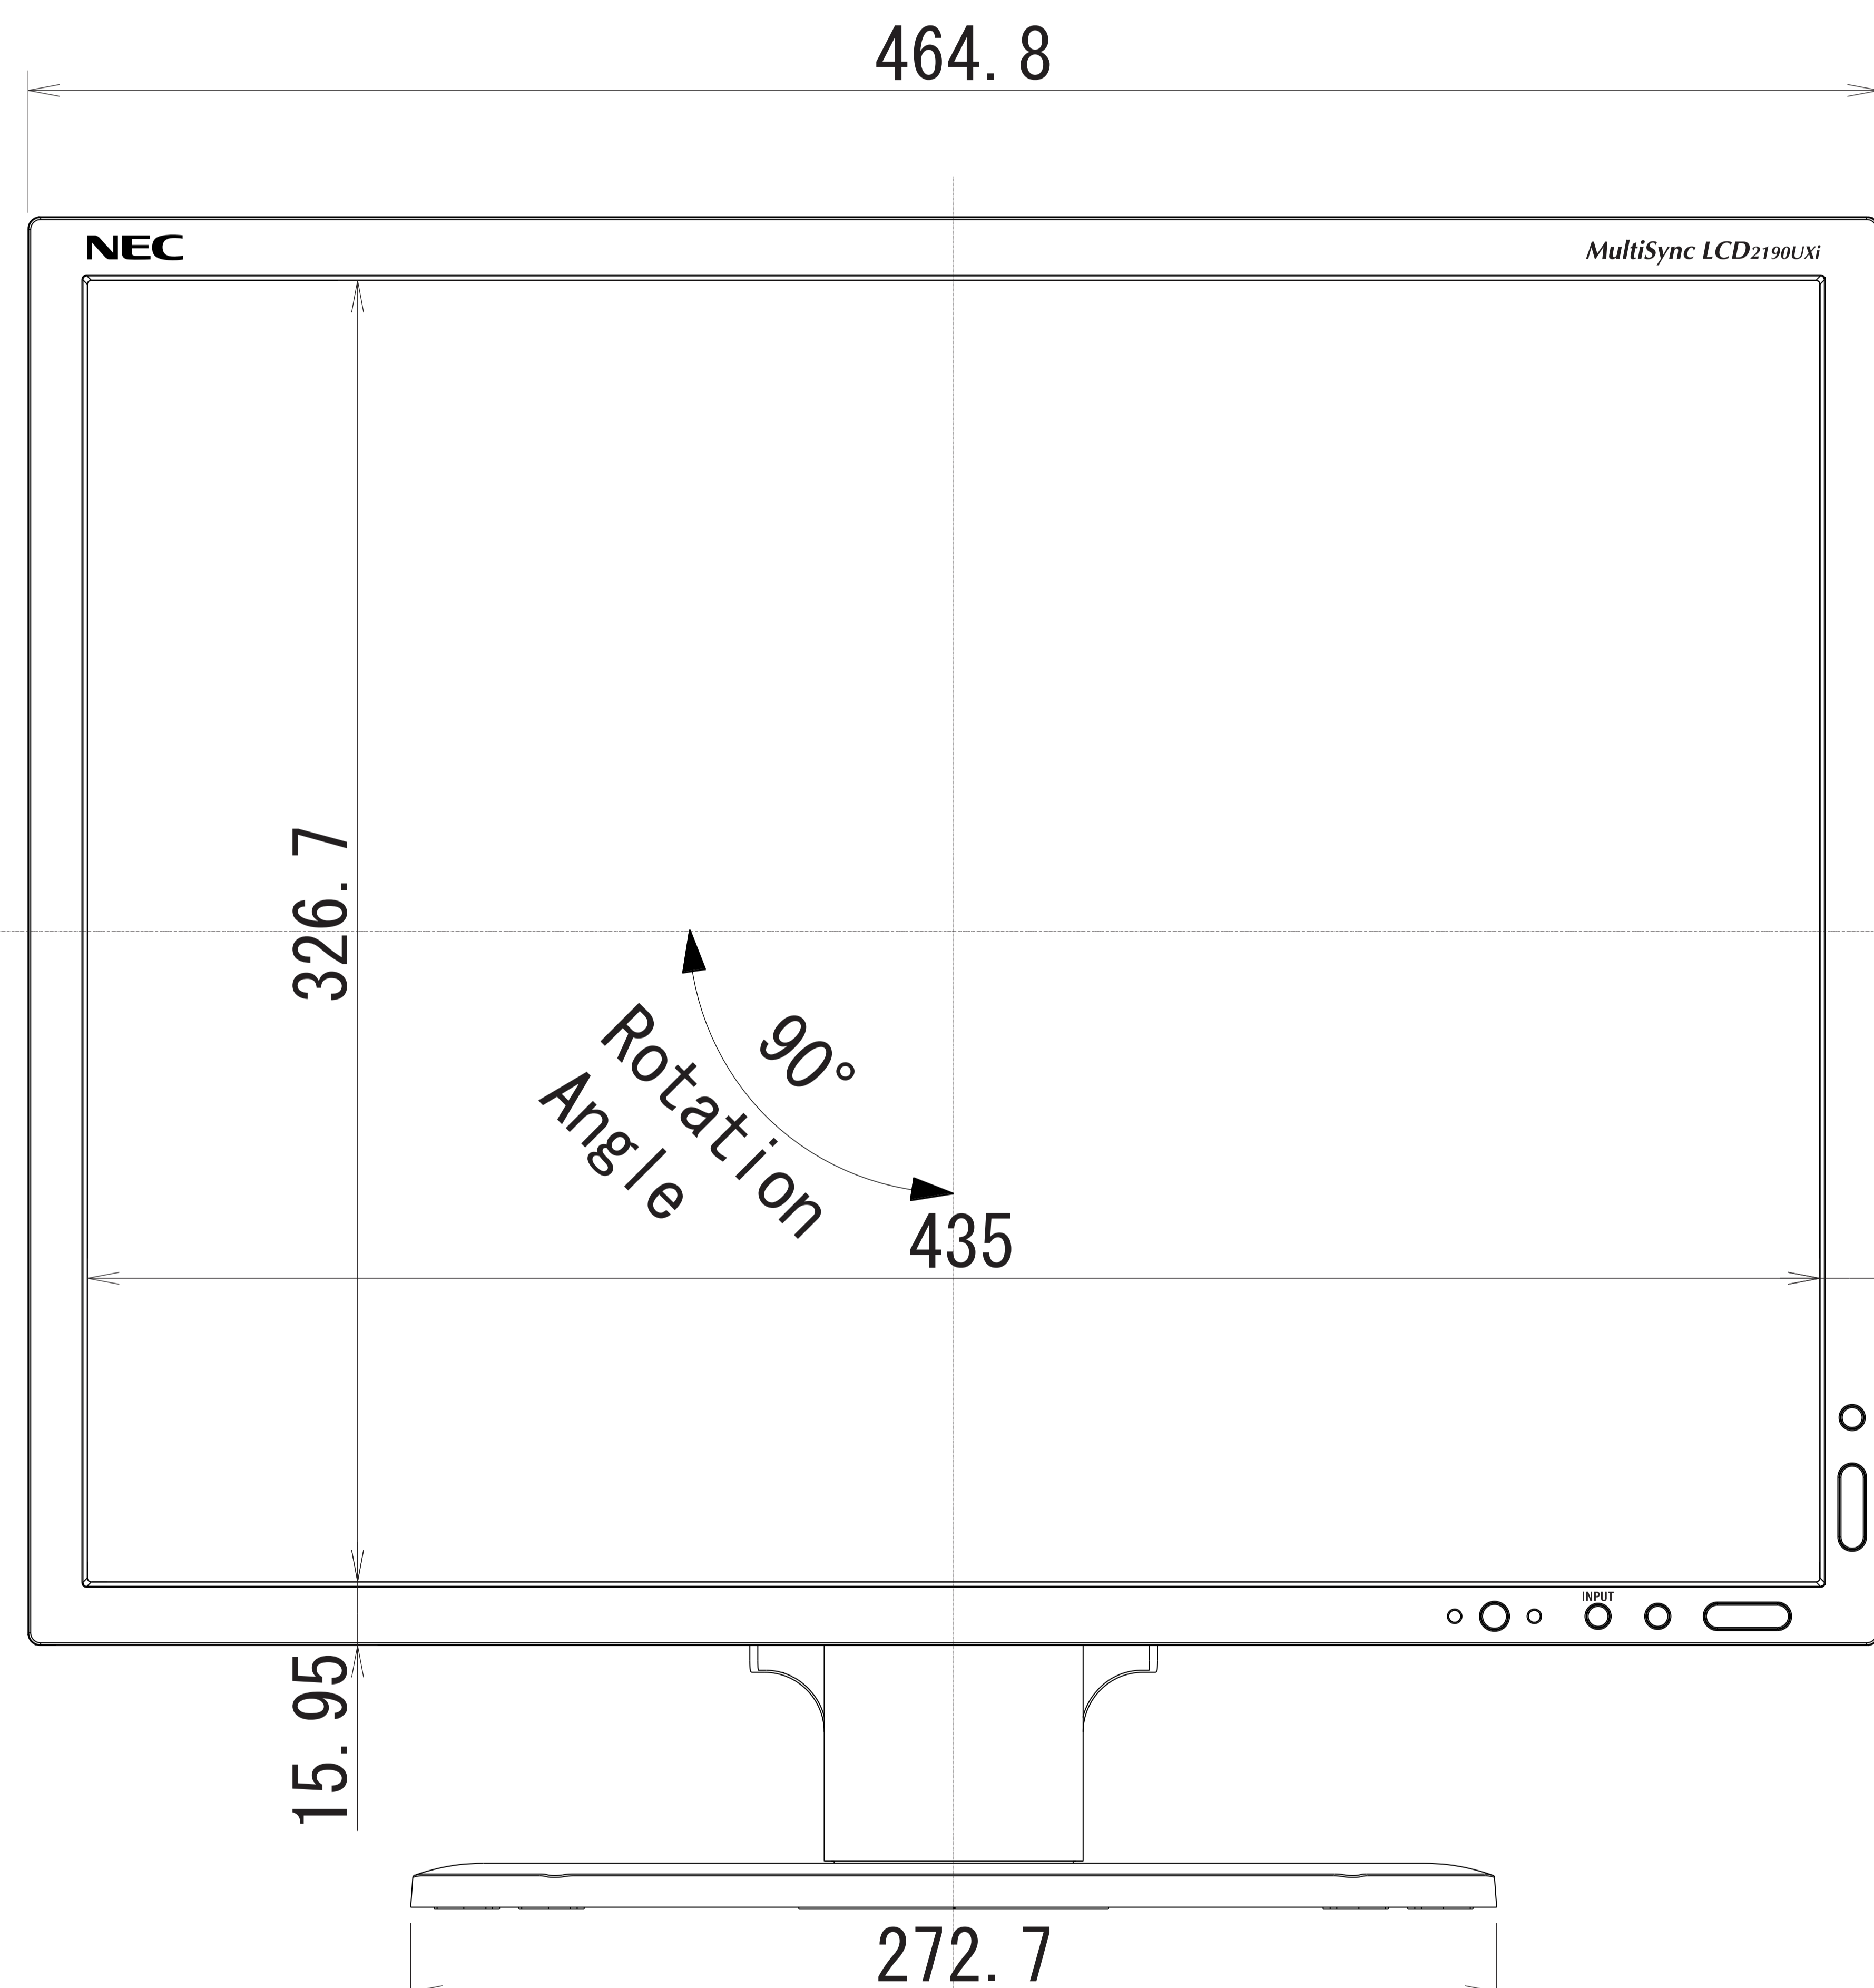

LCD2190UXi

Cabinet color (Bezel/Back Cover)  
 White model: Aluminum Silver/  
 Whitish Gray  
 Black model: Matte Real Black/  
 Matte Real Black

Tilt angle  
 Up : 30 degrees  
 Down : -5 degrees

Swivel angle  
 Right : 170 degrees  
 Left : 170 degrees

Height adjustment  
 0-150 mm

Weight  
 with stand : 10.9kg  
 without stand : 8.2kg

Vacation SW

AC Inlet

D-sub Connector

DVI-I Connector

DVI-D Connector

Power Supply Connector  
 for Sound Bar

Cable Cover

Rating Label

4-M4 VESA HOLE