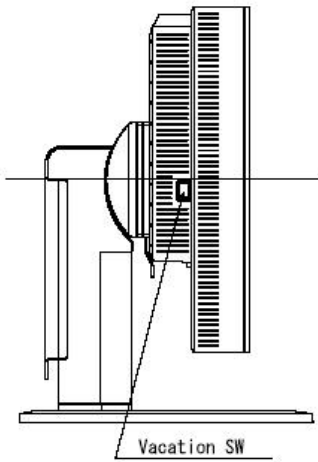

Swivel angle  
 Right : 170 degrees  
 Left : 170 degrees

Height adjustment  
 0-150 mm

Weight  
 with stand : 11.8kg  
 without stand : 8.4kg

Fig.1