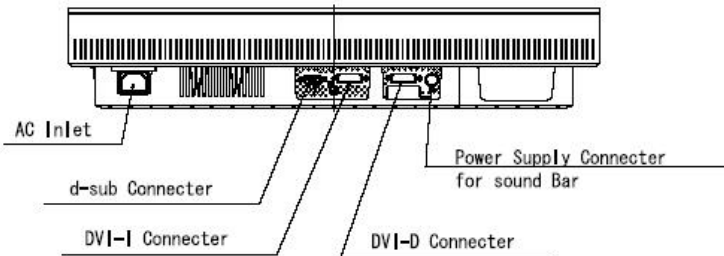

Swivel angle  
 Right : 170 degrees  
 Left : 170 degrees

Height adjustment  
 0-150 mm

Weight  
 with stand : 11.8kg  
 without stand : 8.4kg

Fig.1