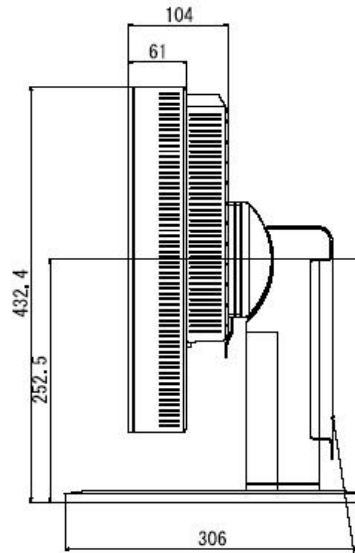

**MultiSync LCD2490WUXi-BK Outline**

Unit: mm

Cabinet color (Bezel/Back Cover)  
 White model: Aluminum Silver/  
 Whittish Gray  
 Black model: Matte Real Black/  
 Matte Real Black

Tilt angle  
 Up : 30 degrees  
 Down : -5 degrees

Swivel angle  
 Right : 170 degrees  
 Left : 170 degrees

Height adjustment  
 0-150 mm

Weight  
 with stand : 11.8kg  
 without stand : 8.4kg

Fig.1