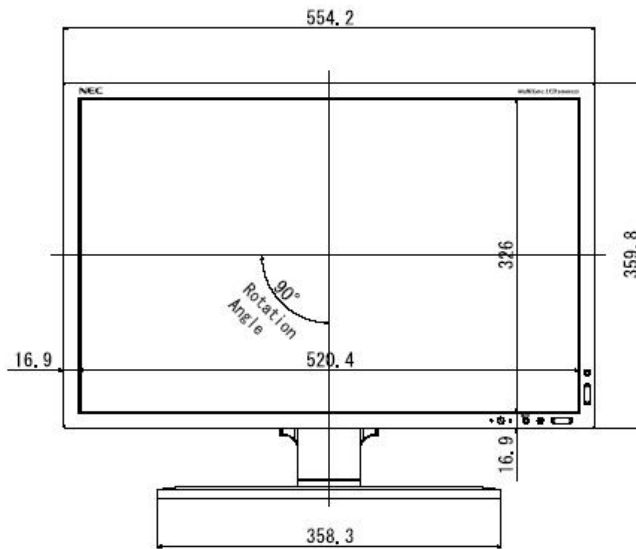

**MultiSync LCD2490WUXi-BK Outline**

Unit: mm

Cabinet color (Bezel/Back Cover)  
 White model: Aluminum Silver/  
 Whittish Gray  
 Black model: Matte Real Black/  
 Matte Real Black

Tilt angle  
 Up : 30 degrees  
 Down : -5 degrees

Swivel angle  
 Right : 170 degrees  
 Left : 170 degrees

Height adjustment  
 0-150 mm

Weight  
 with stand : 11.8kg  
 without stand : 8.4kg

Fig.1