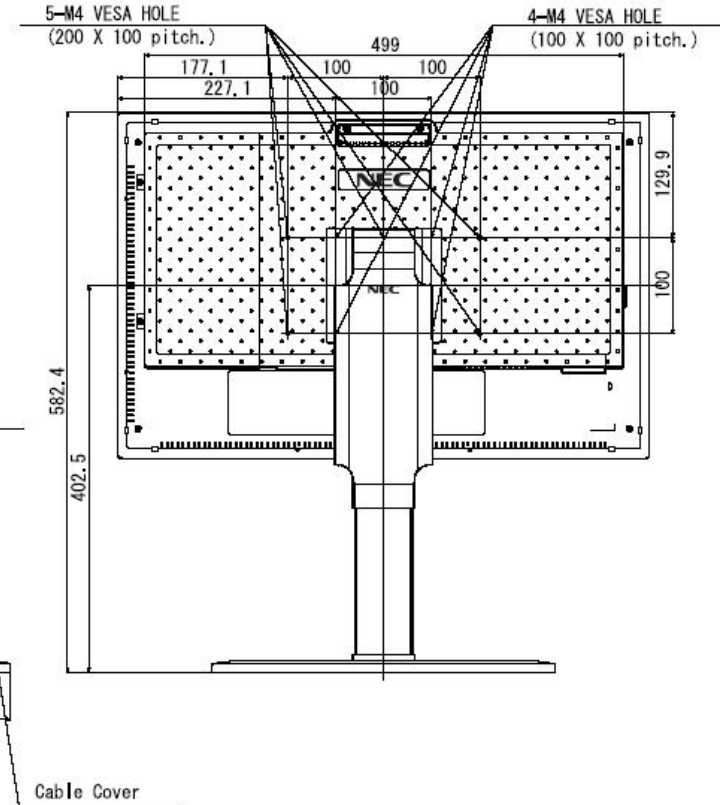

**MultiSync LCD2490WUXi-BK Outline**

Unit: mm

Cabinet color (Bezel/Back Cover)  
 White model: Aluminum Silver/  
 Whittish Gray  
 Black model: Matte Real Black/  
 Matte Real Black

Tilt angle  
 Up : 30 degrees  
 Down : -5 degrees

Swivel angle  
 Right : 170 degrees  
 Left : 170 degrees

Height adjustment  
 0-150 mm

Weight  
 with stand : 11.8kg  
 without stand : 8.4kg

Fig.1