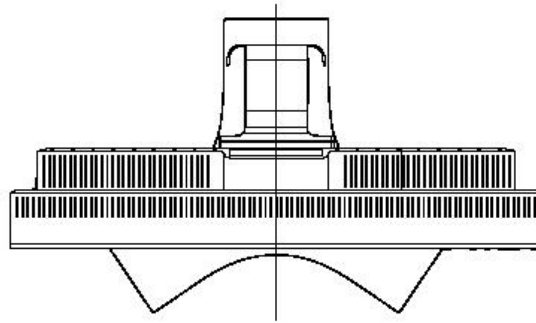

**MultiSync LCD2490WUXi-BK Outline**

Unit: mm

Cabinet color (Bezel/Back Cover)  
 White model: Aluminum Silver/  
 Whittish Gray  
 Black model: Matte Real Black/  
 Matte Real Black

Tilt angle  
 Up : 30 degrees  
 Down : -5 degrees

Swivel angle  
 Right : 170 degrees  
 Left : 170 degrees

Height adjustment  
 0-150 mm

Weight  
 with stand : 11.8kg  
 without stand : 8.4kg

Fig.1