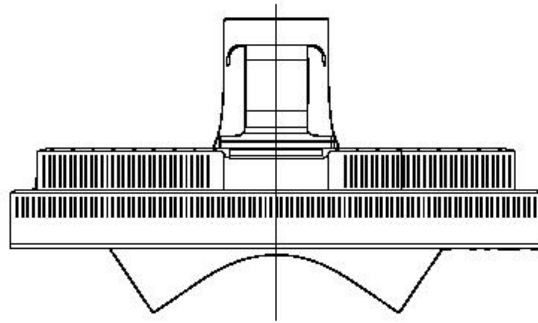

**MultiSync LCD2490WUXi-BK Outline**

Unit: mm

Cabinet color (Bezel/Back Cover)  
 White model: Aluminum Silver/  
 Whittish Gray  
 Black model: Matte Real Black/  
 Matte Real Black

Tilt angle  
 Up : 30 degrees  
 Down : -5 degrees

Swivel angle  
 Right : 170 degrees  
 Left : 170 degrees

Height adjustment  
 0-150 mm

Weight  
 with stand : 11.8kg  
 without stand : 8.4kg

Fig.1