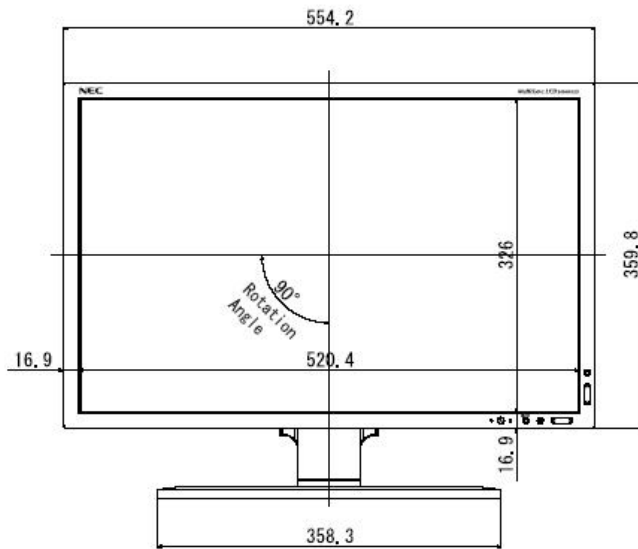

**MultiSync LCD2490WUXi-BK Outline**

Unit: mm

Cabinet color (Bezel/Back Cover)  
 White model: Aluminum Silver/  
 Whittish Gray  
 Black model: Matte Real Black/  
 Matte Real Black

Tilt angle  
 Up : 30 degrees  
 Down : -5 degrees

Swivel angle  
 Right : 170 degrees  
 Left : 170 degrees

Height adjustment  
 0-150 mm

Weight  
 with stand : 11.8kg  
 without stand : 8.4kg

Fig.1