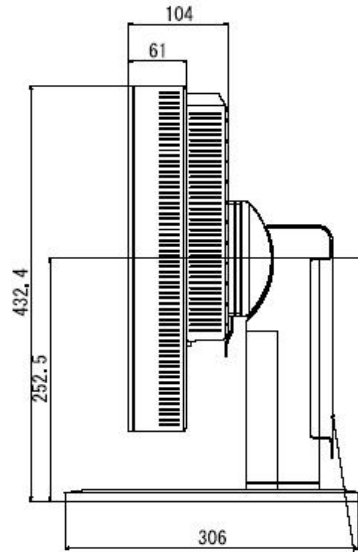

**MultiSync LCD2490WUXi-BK Outline**

Unit: mm

Cabinet color (Bezel/Back Cover)  
 White model: Aluminum Silver/  
 Whittish Gray  
 Black model: Matte Real Black/  
 Matte Real Black

Tilt angle  
 Up : 30 degrees  
 Down : -5 degrees

Swivel angle  
 Right : 170 degrees  
 Left : 170 degrees

Height adjustment  
 0-150 mm

Weight  
 with stand : 11.8kg  
 without stand : 8.4kg

Fig.1