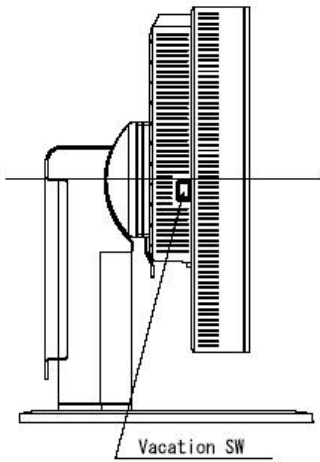

Swivel angle  
 Right : 170 degrees  
 Left : 170 degrees

Height adjustment  
 0-150 mm

Weight  
 with stand : 11.8kg  
 without stand : 8.4kg

Fig.1