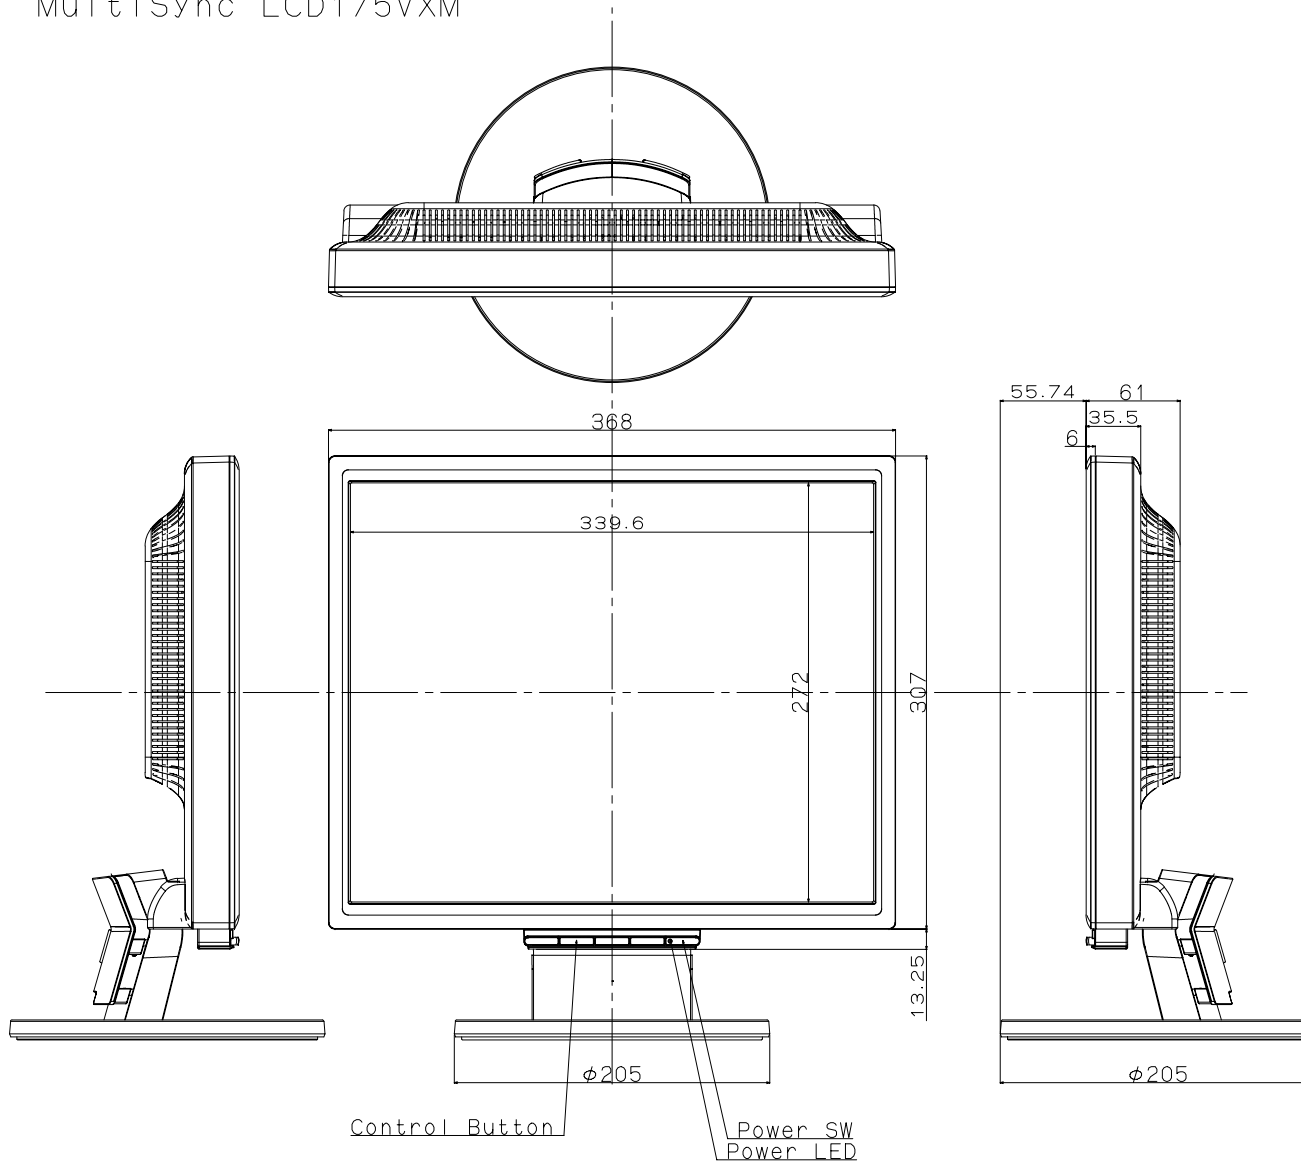

MultiSync LCD175VXM

Cabinet color:
Black

Tilt angle
Up : 20 degrees
Down : -5 degrees

Swivel angle
None

Height adjustment
None

View of Signal Input area