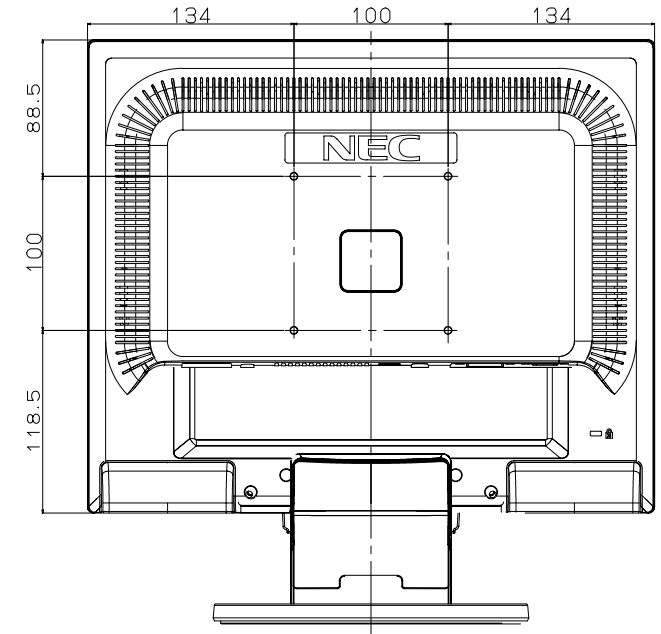

MultiSync LCD175VXM

Cabinet color:
Black

Tilt angle
Up : 20 degrees
Down : -5 degrees

Swivel angle
None

Height adjustment
None

View of Signal Input area