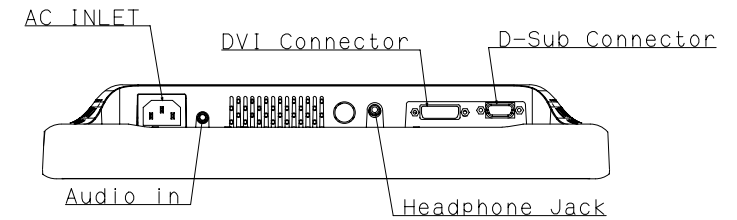

MultiSync LCD175VXM

Cabinet color:
Black

Tilt angle
Up : 20 degrees
Down : -5 degrees

Swivel angle
None

Height adjustment
None

View of Signal Input area