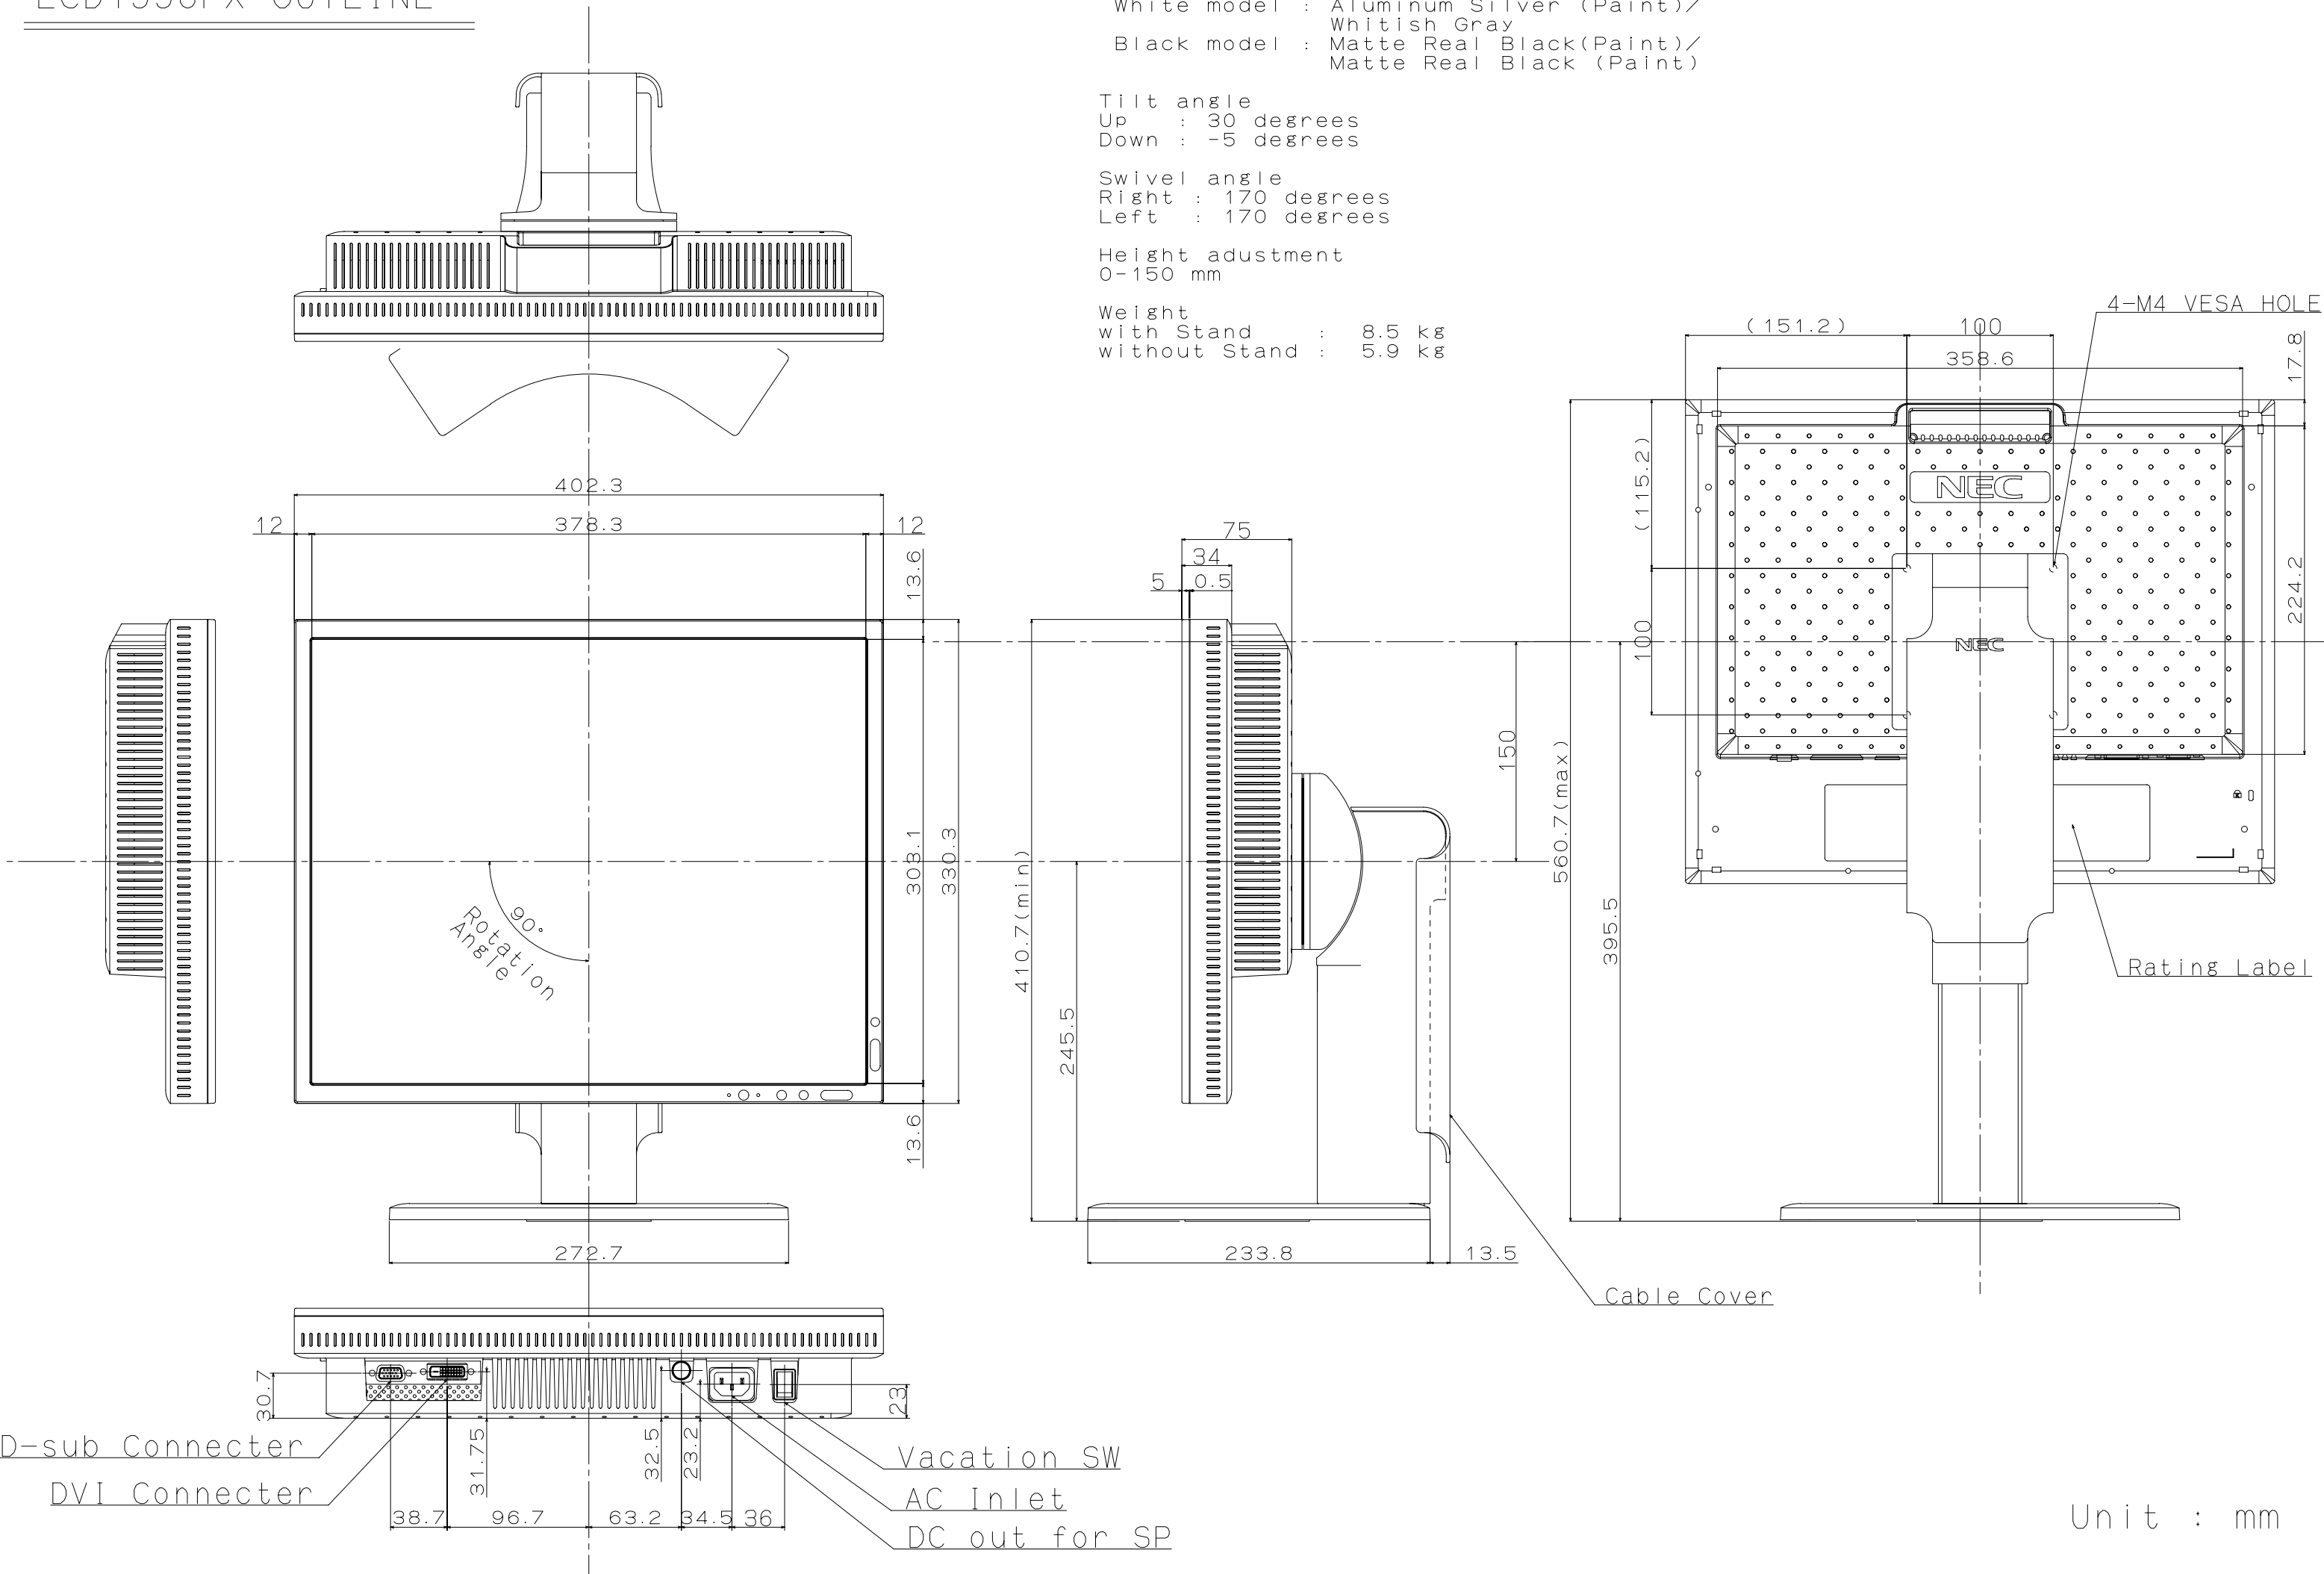

LCD1990FX OUTLINE

Cabinet color(Bezel/Back)
 White model : Aluminum Silver (Paint)/Whitish Gray
 Black model : Matte Real Black(Paint)/Matte Real Black (Paint)

Tilt angle
 Up : 30 degrees
 Down : -5 degrees

Swivel angle
 Right : 170 degrees
 Left : 170 degrees

Height adustment
 0-150 mm

Weight
 with Stand : 8.5 Kg
 without Stand : 5.9 Kg

Unit : mm