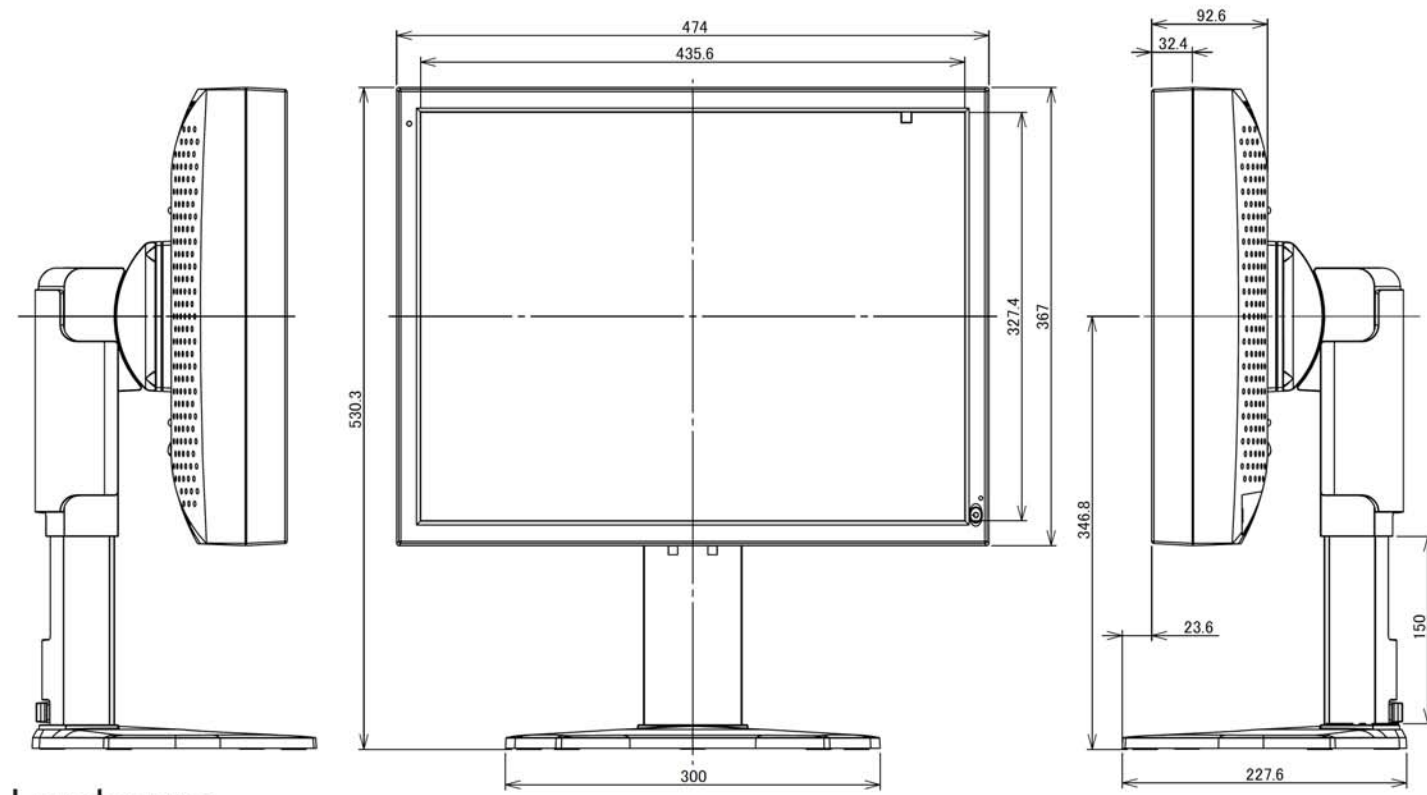

MD212G3

Landscape

Portrait