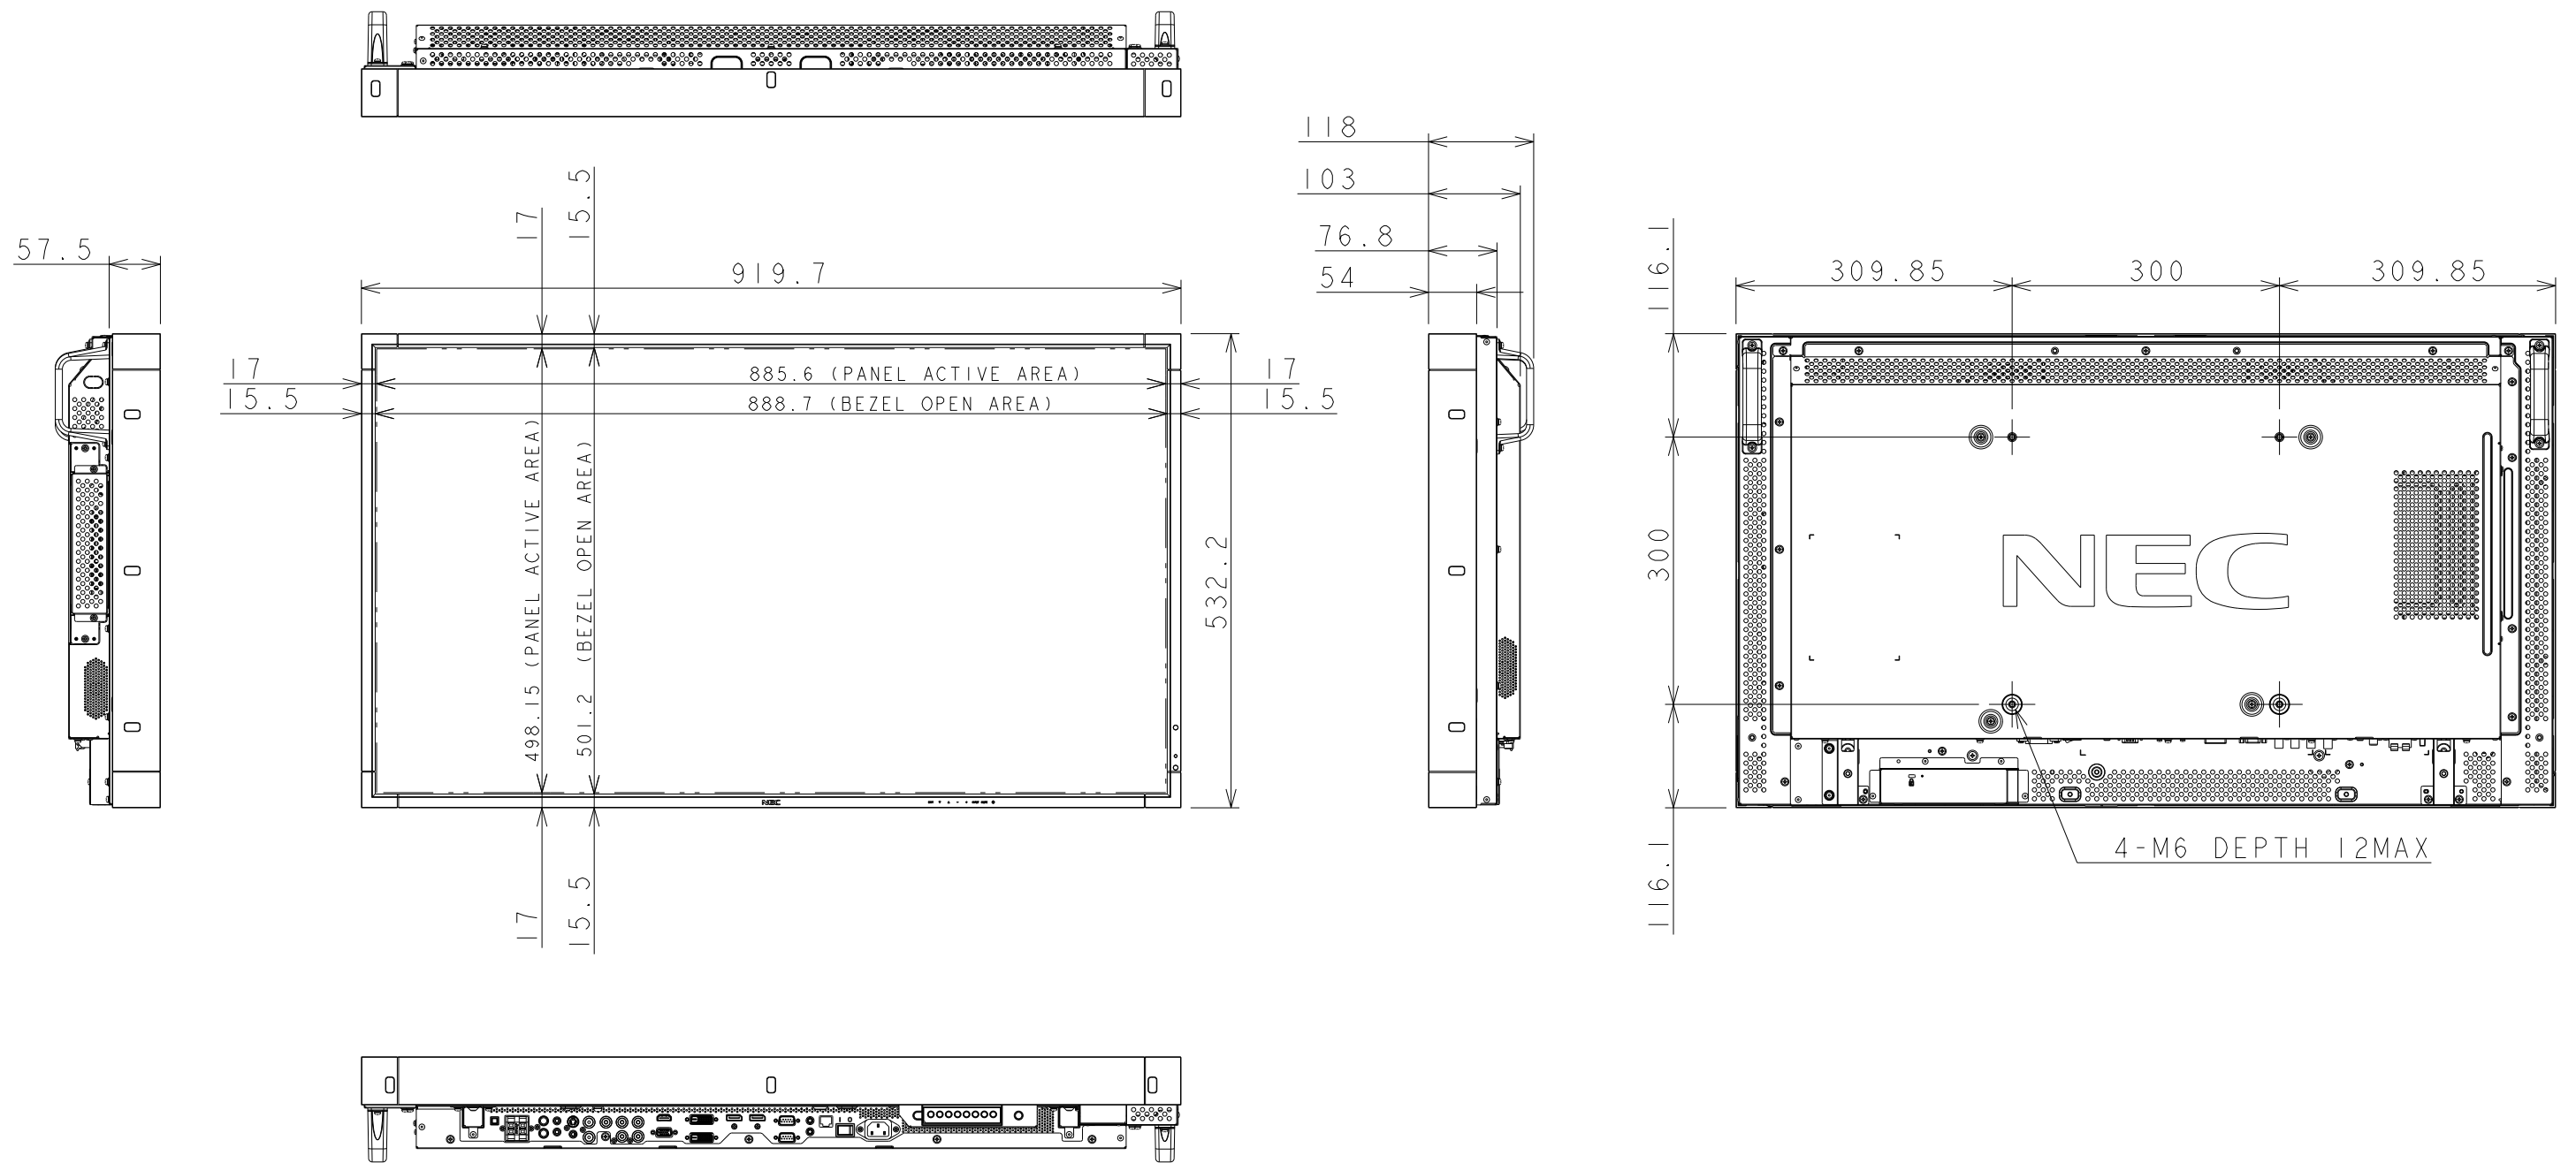

# P402 OUTLINE

2011/04/19

SIZE A3  
SCALE 1/8  
DIM mm