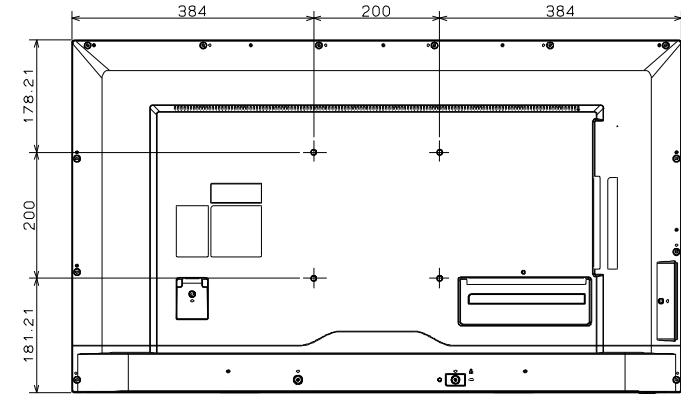

Section A-A
Scale 2/1

Detail B
Scale 1/2

Detail C
Scale 1/2

Detail D
Scale 1/2

UNIT : mm
 SCALE : 1/6
 MODEL : E436 without stand
 NEC Display Solutions
 2017/03/29