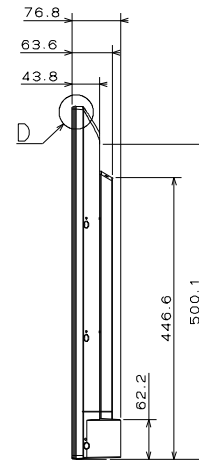

Section A-A
Scale 2/1

Detail B
Scale 1/2

Detail C
Scale 1/2

Detail D
Scale 1/2

UNIT : mm
 SCALE : 1/6
 MODEL : E436 without stand
 NEC Display Solutions
 2017/03/29