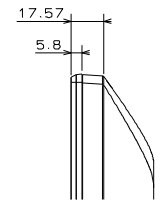

Section A-A
Scale 2/1

Detail B
Scale 1/2

Detail C
Scale 1/2

Detail D
Scale 1/2

UNIT : mm
 SCALE : 1/6
 MODEL : E436 without stand
 NEC Display Solutions
 2017/03/29