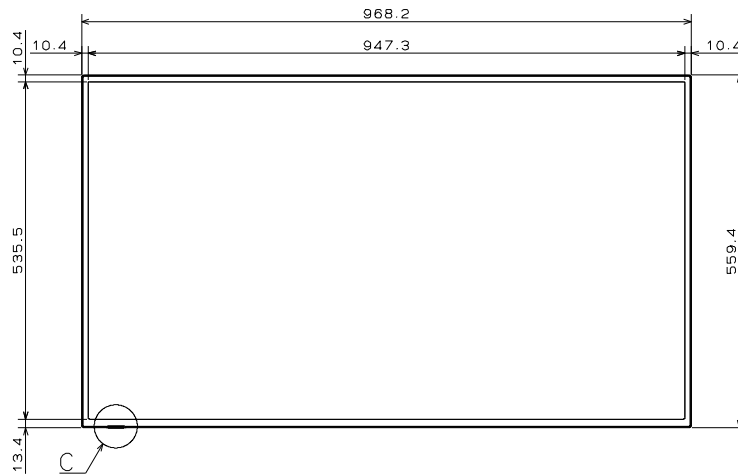

Section A-A
Scale 2/1

Detail B
Scale 1/2

Detail C
Scale 1/2

Detail D
Scale 1/2

UNIT : mm
 SCALE : 1/6
 MODEL : E436 without stand
 NEC Display Solutions
 2017/03/29