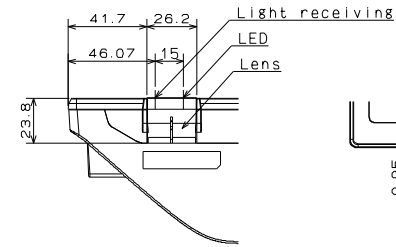

Section A-A
Scale 2/1

Detail B
Scale 1/2

Detail C
Scale 1/2

Detail D
Scale 1/2

UNIT : mm
 SCALE : 1/6
 MODEL : E436 without stand
 NEC Display Solutions
 2017/03/29