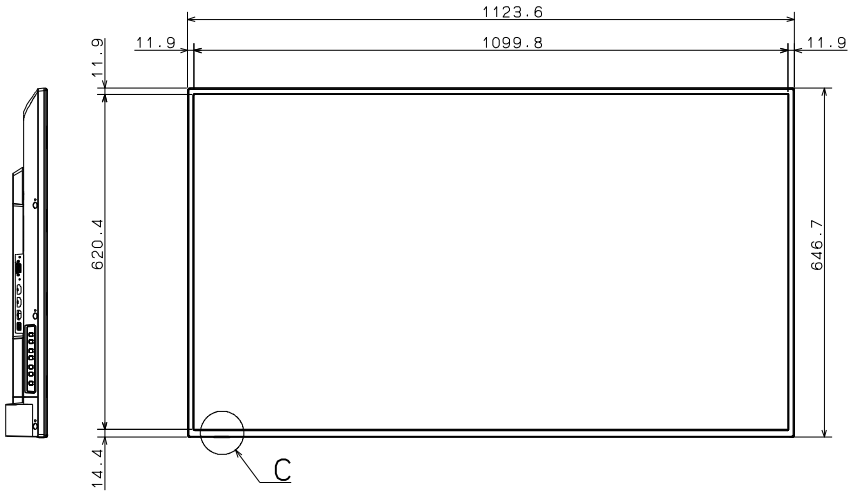

Section A-A
Scale 2/1

Detail B
Scale 1/2

Detail C
Scale 1/1

Detail D
Scale 1/2

UNIT : mm
 SCALE : 1/7
 MODEL : E506 without stand
 NEC Display Solutions
 2018/05/16