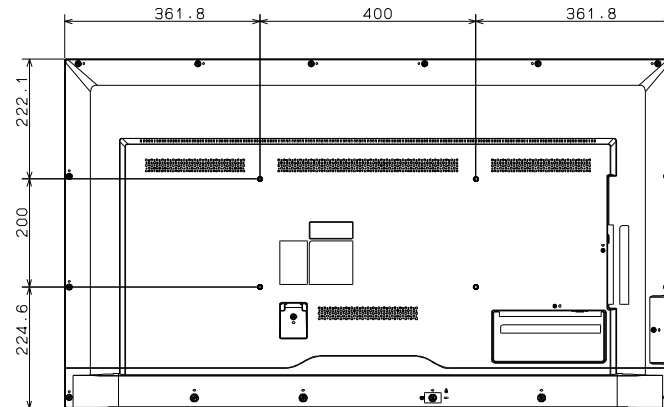

Section A-A
Scale 2/1

Detail B
Scale 1/2

Detail C
Scale 1/1

Detail D
Scale 1/2

UNIT : mm
 SCALE : 1/7
 MODEL : E506 without stand
 NEC Display Solutions
 2018/05/16