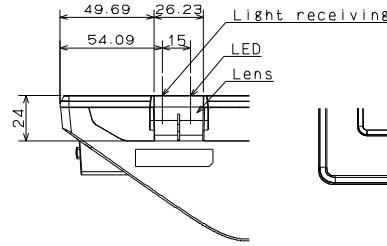

Section A-A
Scale 2/1

Detail B
Scale 1/2

Detail C
Scale 1/1

Detail D
Scale 1/2

UNIT : mm
 SCALE : 1/7
 MODEL : E506 without stand
 NEC Display Solutions
 2018/05/16