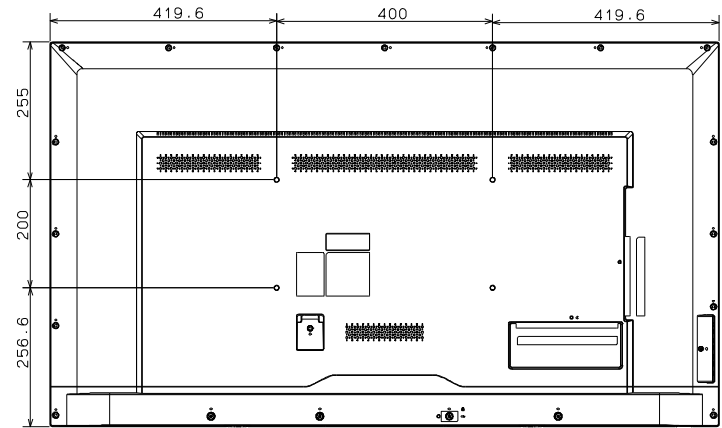

Section A-A
Scale 2/1

Detail B
Scale 1/2

Detail C
Scale 1/2

Detail D
Scale 1/2

UNIT : mm
 SCALE : 1/7
 MODEL : E556 without stand
 NEC Display Solutions
 2016/11/22