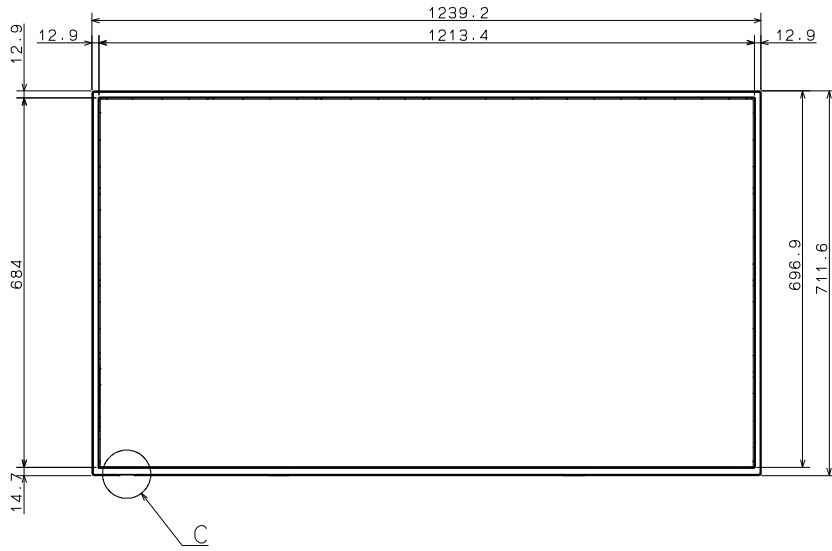

Section A-A
Scale 2/1

Detail B
Scale 1/2

Detail C
Scale 1/2

Detail D
Scale 1/2

UNIT : mm
 SCALE : 1/7
 MODEL : E556 without stand
 NEC Display Solutions
 2016/11/22