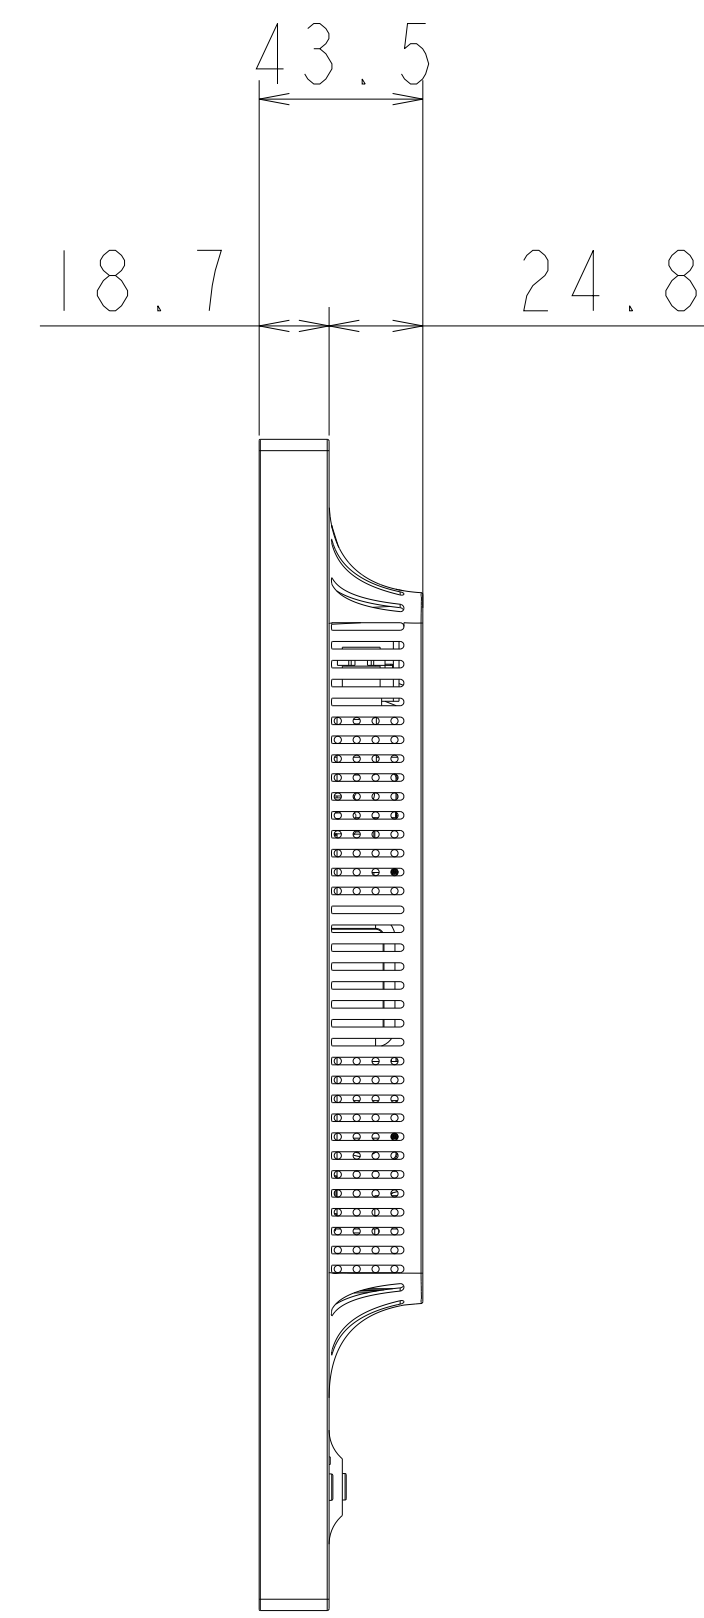

UNIT: mm  
EX241UN-H  
NEC Display Solutions  
2016/07/29

VESA Attachment Holes  
M4 x 4