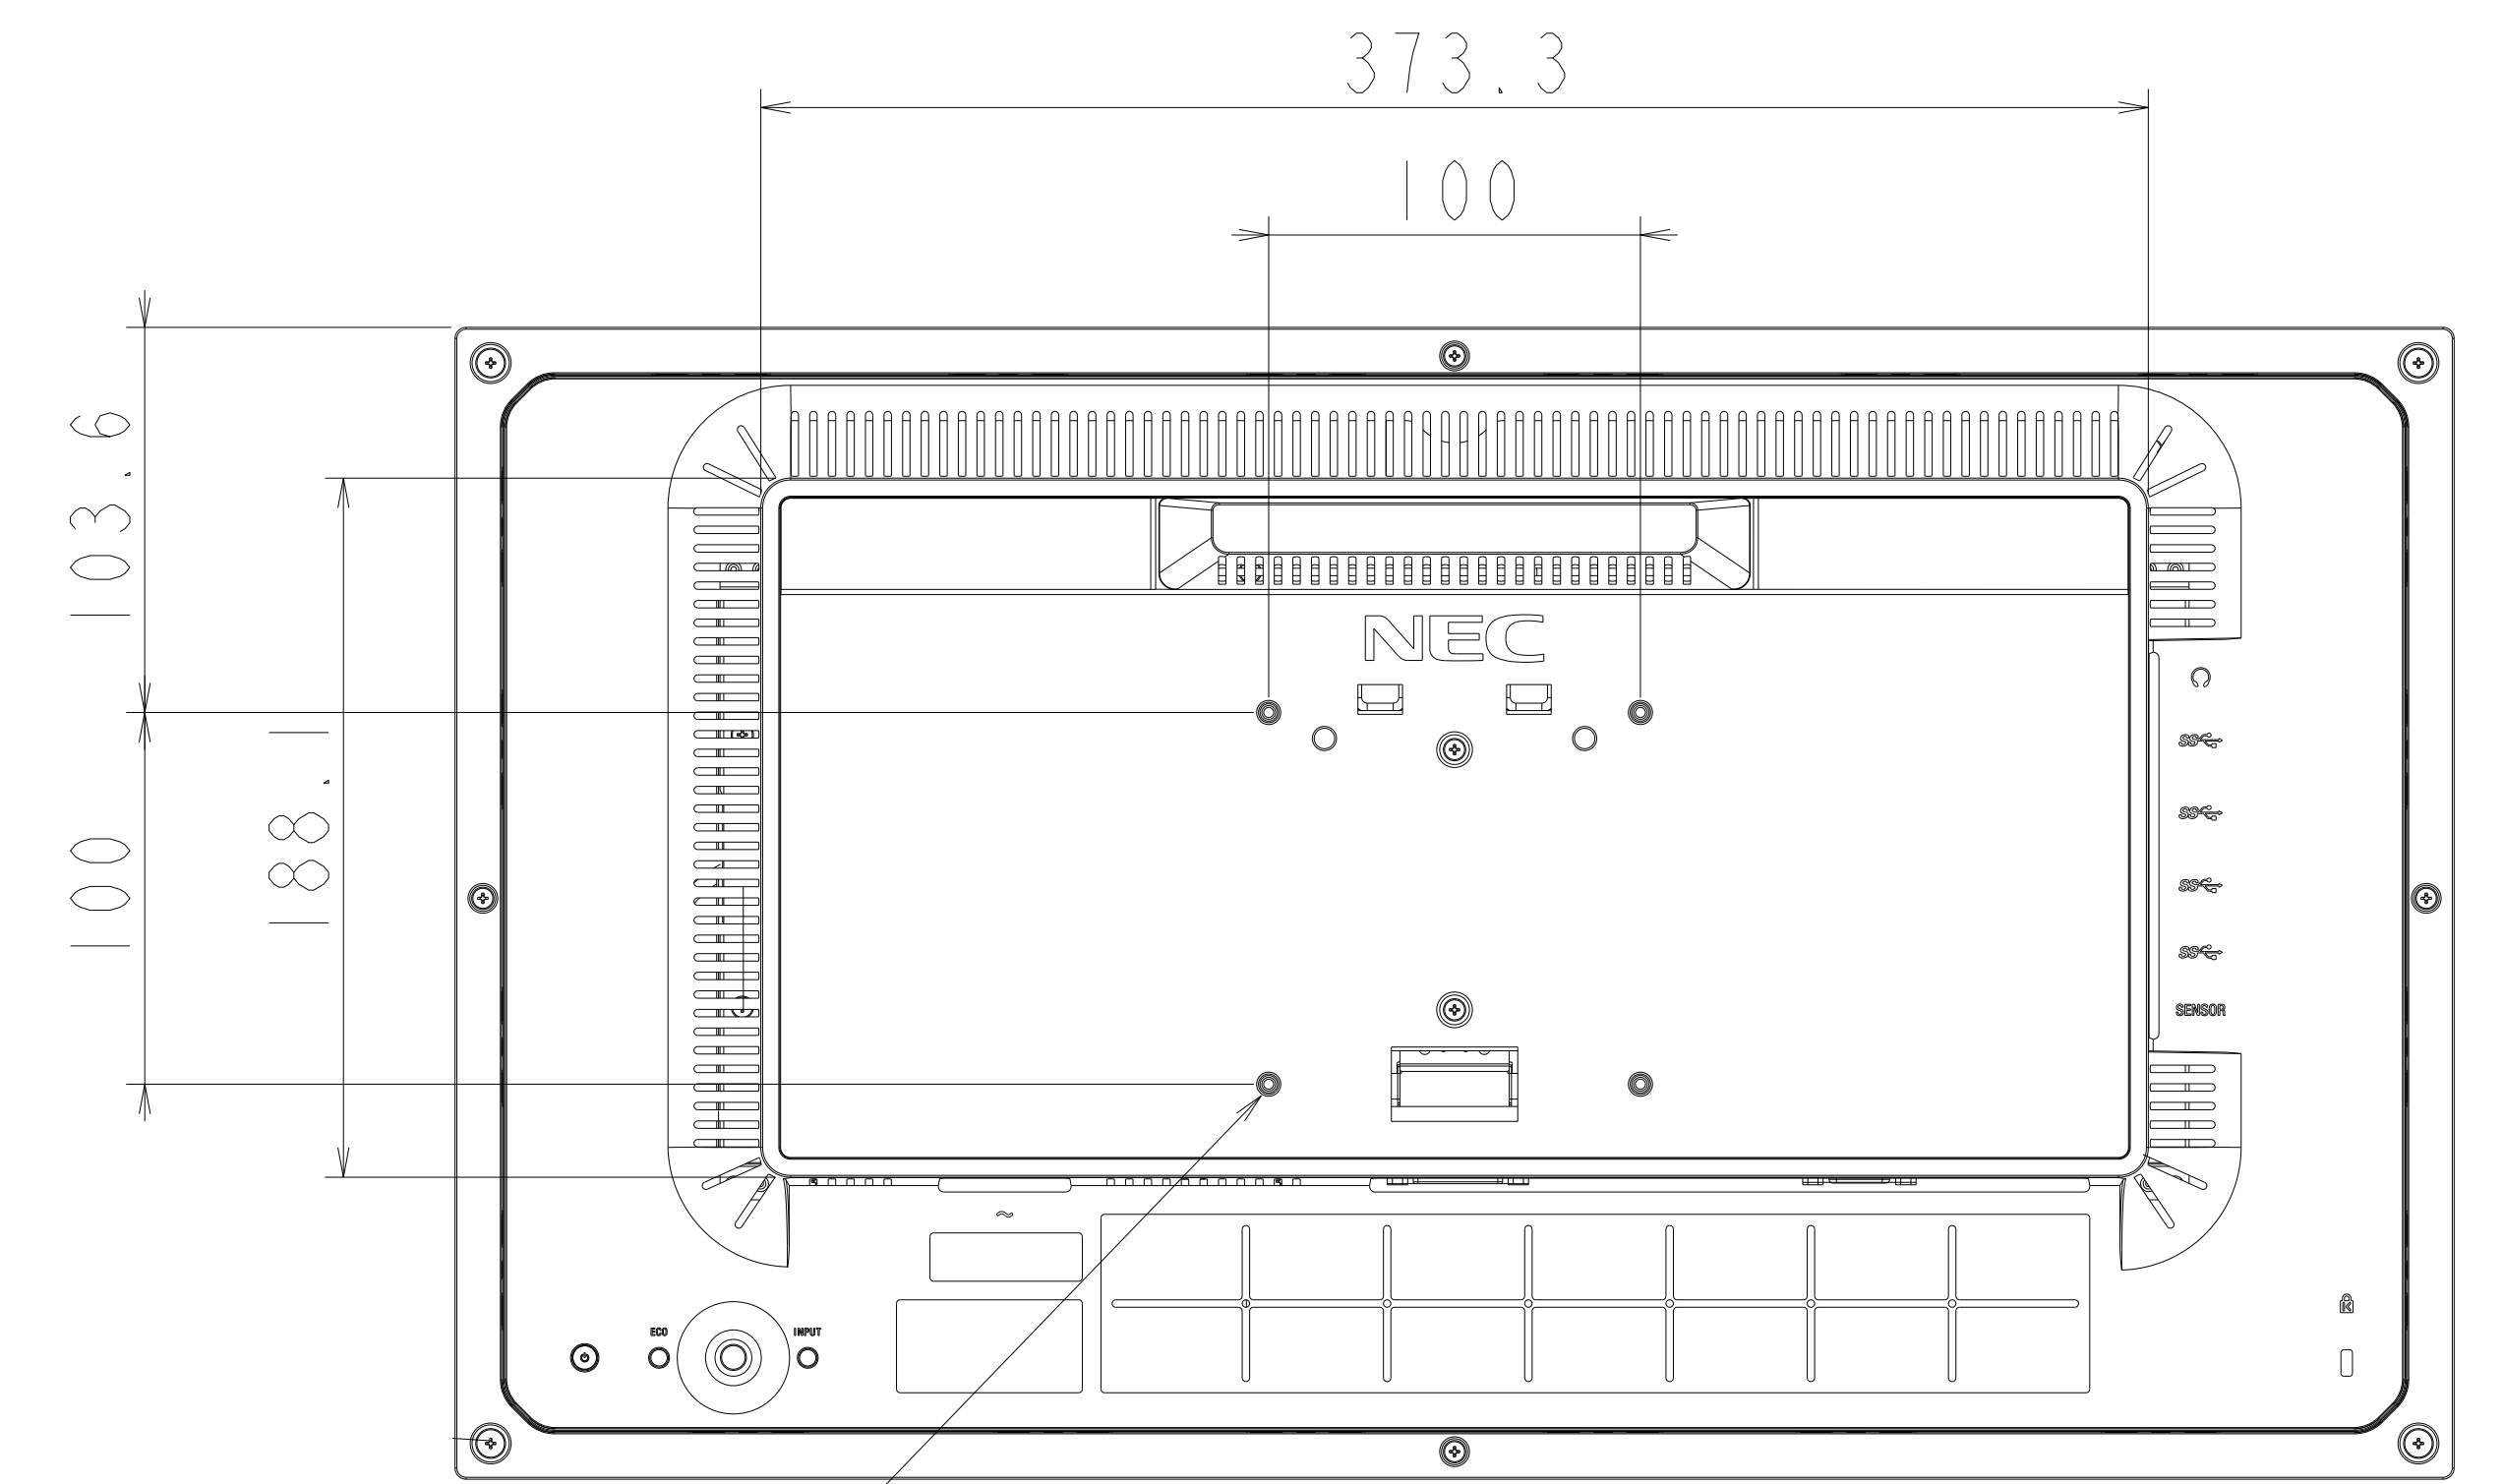

UNIT: mm  
EX241UN-H  
NEC Display Solutions  
2016/07/29

VESA Attachment Holes  
M4 x 4