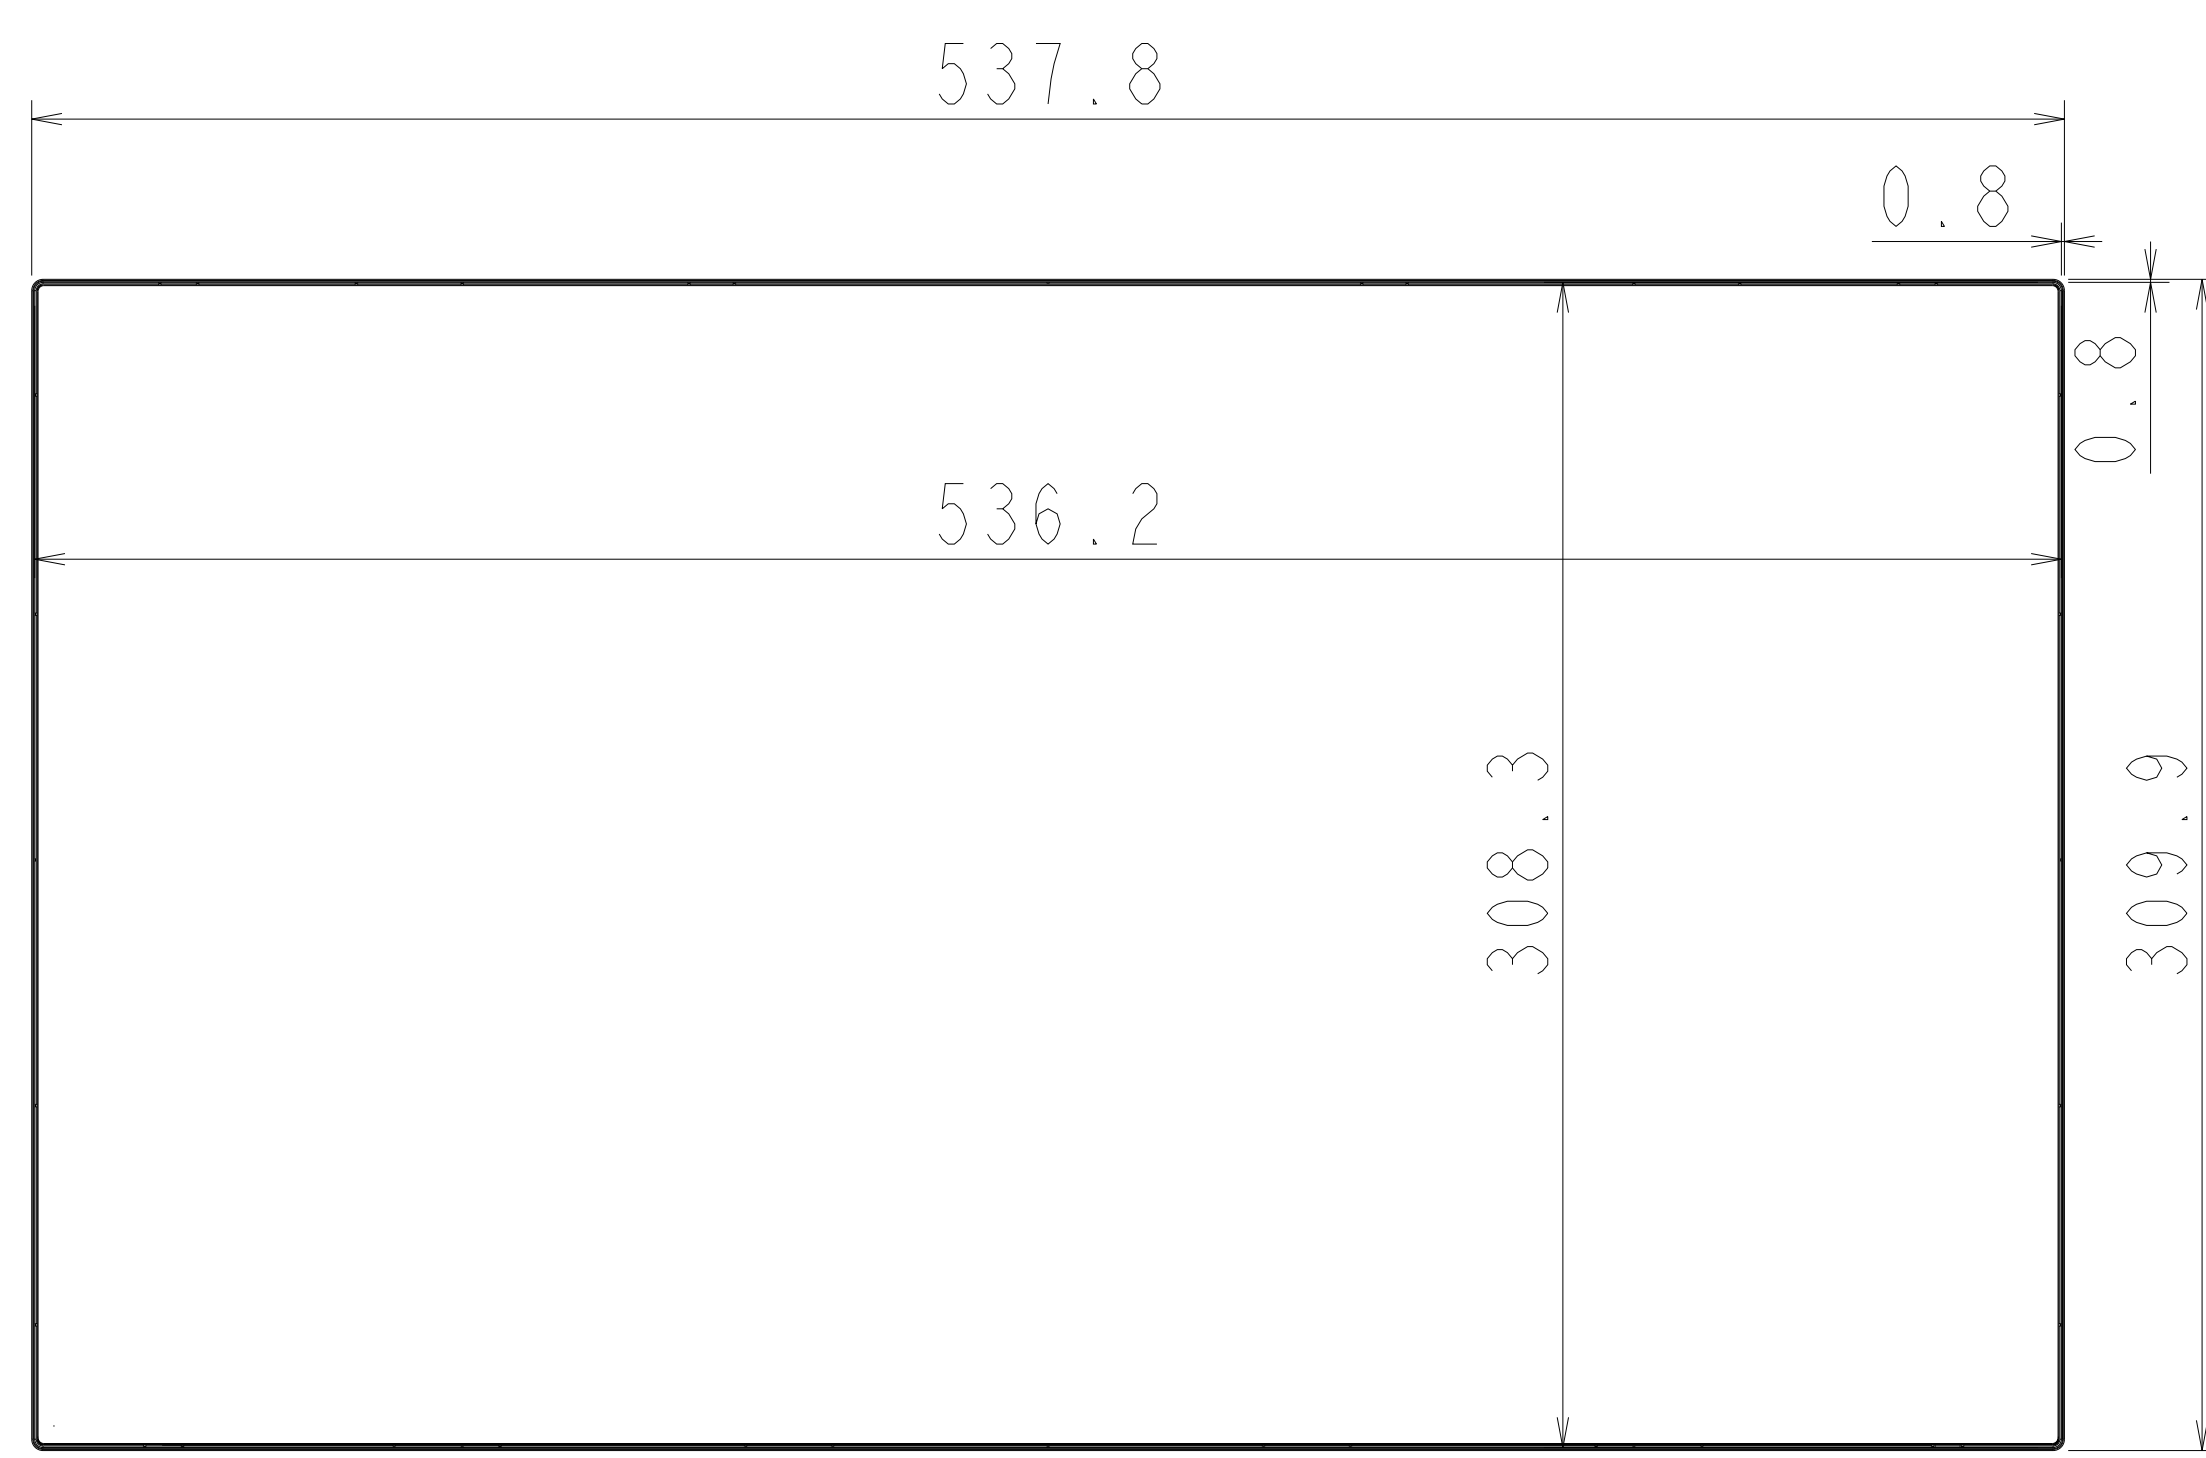

UNIT: mm  
EX241UN-H  
NEC Display Solutions  
2016/07/29

VESA Attachment Holes  
M4 x 4