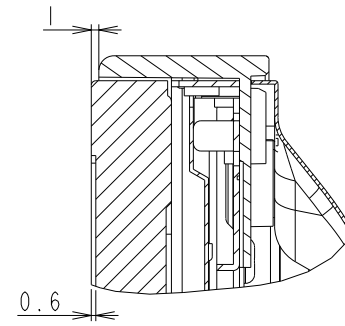

# P404 OUTLINE

The center of gravity: It is within 10mm from active center.

SECTION A-A  
SCALE 1/1

SECTION B-B  
SCALE 1/1

M3 FOR ORNAMENT

DETAIL B

DETAIL A

DETAIL B  
SCALE 1/2

LOGO ORNAMENT

DETAIL A  
SCALE 1/2

UNIT	mm
MODEL	P404
SCALE	1/10
NEC Display Solutions 2016/12/15	