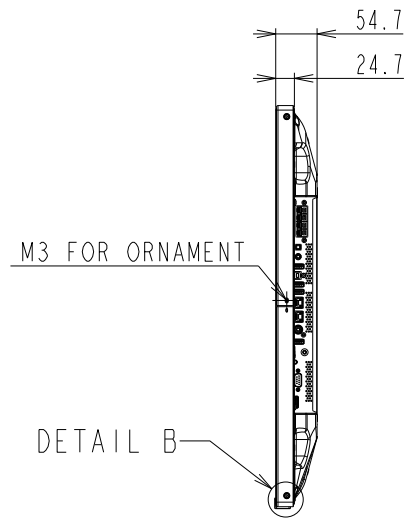

# P404 OUTLINE

The center of gravity: It is within 10mm from active center.

SECTION A-A  
SCALE 1/1

SECTION B-B  
SCALE 1/1

M3 FOR ORNAMENT

DETAIL B

DETAIL A

DETAIL B  
SCALE 1/2

LOGO ORNAMENT

DETAIL A  
SCALE 1/2

UNIT	mm
MODEL	P404
SCALE	1/10
NEC Display Solutions 2016/12/15	