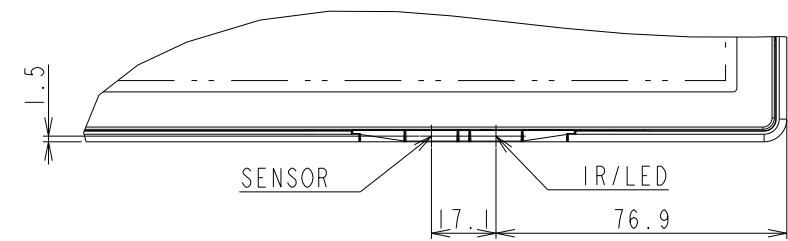

# P404 OUTLINE

The center of gravity: It is within 10mm from active center.

SECTION A-A  
SCALE 1/1

SECTION B-B  
SCALE 1/1

M3 FOR ORNAMENT

DETAIL B

DETAIL A

DETAIL B  
SCALE 1/2

LOGO ORNAMENT

DETAIL A  
SCALE 1/2

UNIT	mm
MODEL	P404
SCALE	1/10
NEC Display Solutions 2016/12/15	