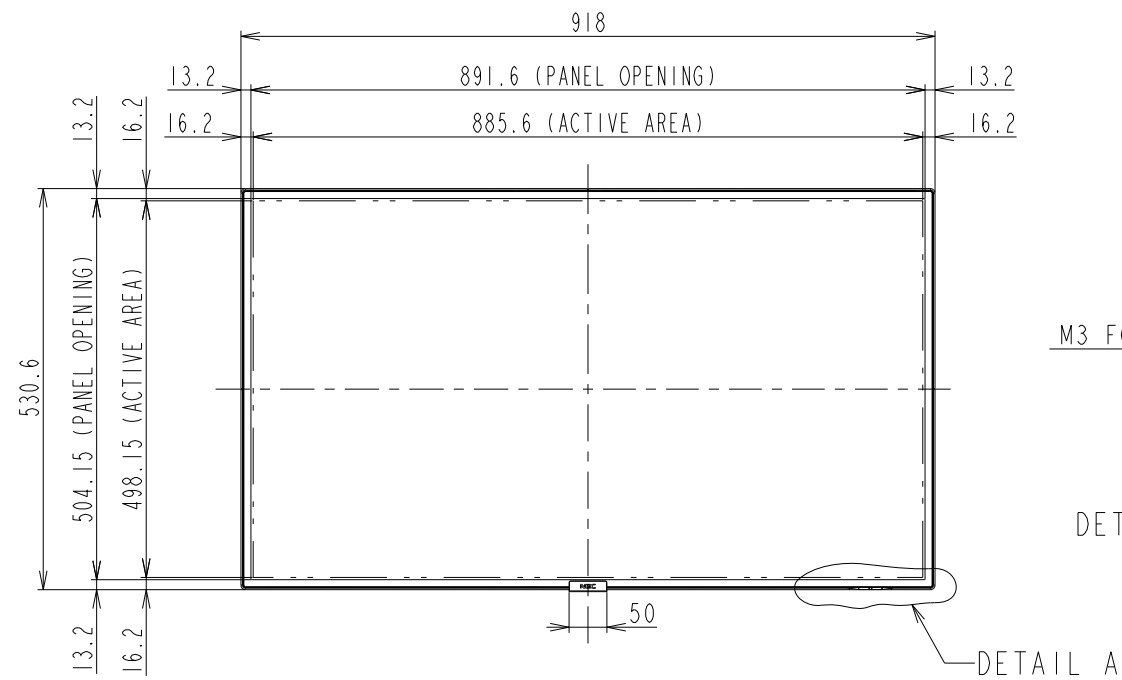

# P404 OUTLINE

The center of gravity: It is within 10mm from active center.

SECTION A-A  
SCALE 1/1

SECTION B-B  
SCALE 1/1

M3 FOR ORNAMENT

DETAIL B

DETAIL A

DETAIL B  
SCALE 1/2

LOGO ORNAMENT

DETAIL A  
SCALE 1/2

UNIT	mm
MODEL	P404
SCALE	1/10
NEC Display Solutions 2016/12/15	