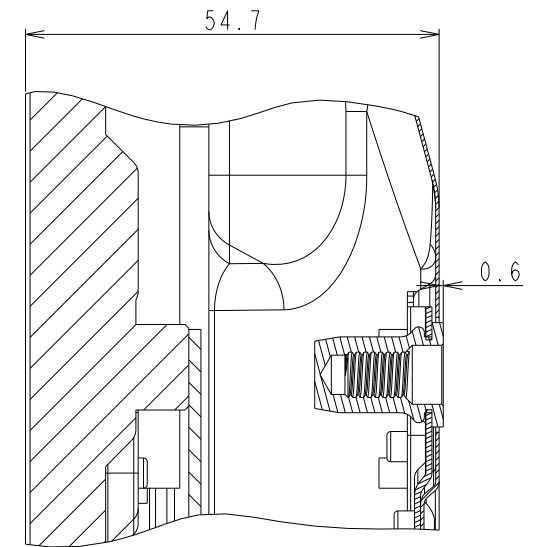

# P404 OUTLINE

The center of gravity: It is within 10mm from active center.

SECTION A-A  
SCALE 1/1

SECTION B-B  
SCALE 1/1

M3 FOR ORNAMENT

DETAIL B

DETAIL A

DETAIL B  
SCALE 1/2

LOGO ORNAMENT

DETAIL A  
SCALE 1/2

UNIT	mm
MODEL	P404
SCALE	1/10
NEC Display Solutions 2016/12/15	