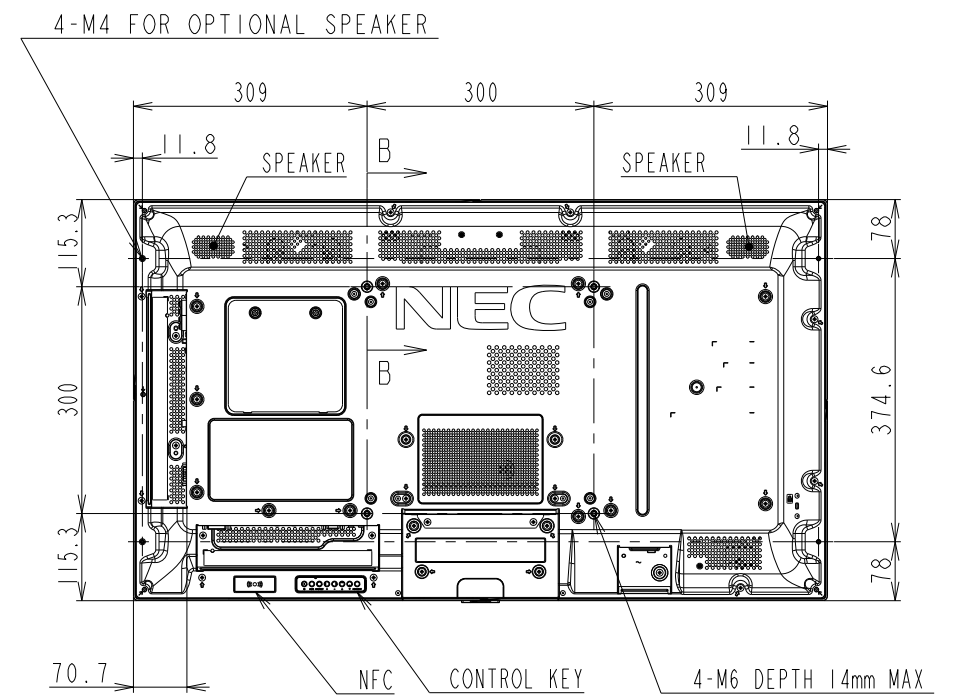

# P404 OUTLINE

The center of gravity: It is within 10mm from active center.

SECTION A-A  
SCALE 1/1

SECTION B-B  
SCALE 1/1

M3 FOR ORNAMENT

DETAIL B

DETAIL A

DETAIL B  
SCALE 1/2

LOGO ORNAMENT

DETAIL A  
SCALE 1/2

UNIT	mm
MODEL	P404
SCALE	1/10
NEC Display Solutions 2016/12/15	