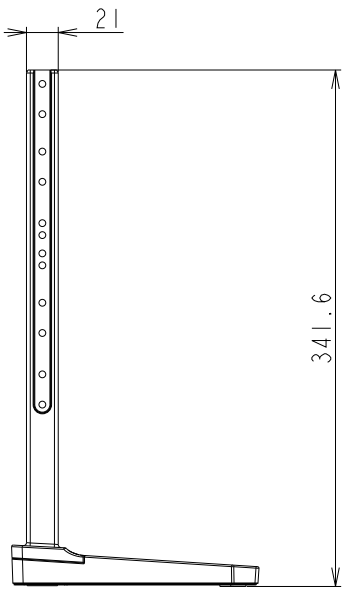

ST-401 OUTLINE

UNIT	mm
MODEL	ST-401
SCALE	1/5
NEC Display Solutions 2016/09/29	

BASE and POLE

TOP VIEW

SIDE VIEW

FRONT VIEW

BACK VIEW

BOTTOM VIEW

PIPE

UNIT	mm
MODEL	ST-401
SCALE	1/4
NEC Display Solutions 2016/09/29	

BACK VIEW