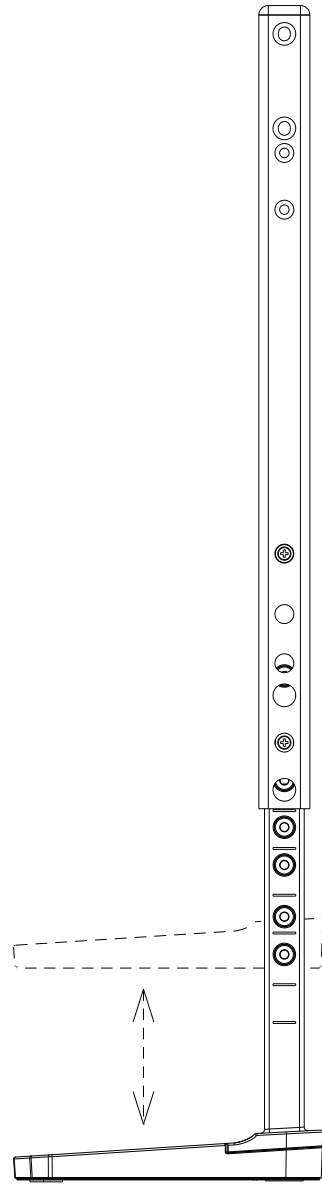

ST-401 OUTLINE

UNIT	mm
MODEL	ST-401
SCALE	1/5
NEC Display Solutions 2016/09/29	

BASE and POLE

TOP VIEW

SIDE VIEW

FRONT VIEW

BACK VIEW

BOTTOM VIEW

PIPE

UNIT	mm
MODEL	ST-401
SCALE	1/4
NEC Display Solutions 2016/09/29	

BACK VIEW