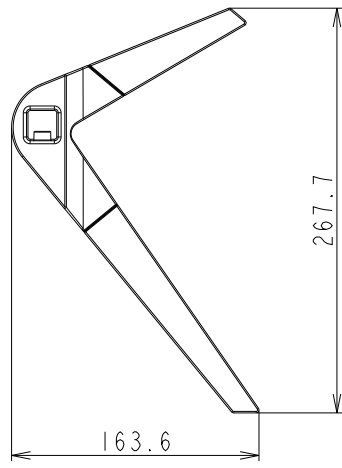

ST-401 OUTLINE

UNIT	mm
MODEL	ST-401
SCALE	1/5
NEC Display Solutions 2016/09/29	

BASE and POLE

TOP VIEW

SIDE VIEW

FRONT VIEW

BACK VIEW

BOTTOM VIEW

PIPE

UNIT	mm
MODEL	ST-401
SCALE	1/4
NEC Display Solutions 2016/09/29	

BACK VIEW