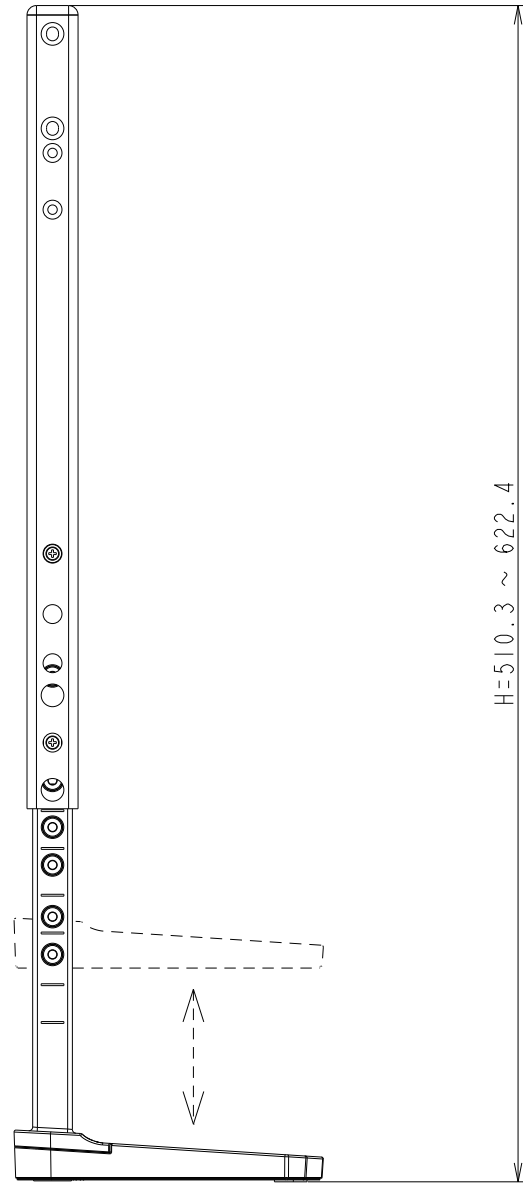

ST-401 OUTLINE

UNIT	mm
MODEL	ST-401
SCALE	1/5
NEC Display Solutions 2016/09/29	

BASE and POLE

TOP VIEW

SIDE VIEW

FRONT VIEW

BACK VIEW

BOTTOM VIEW

PIPE

UNIT	mm
MODEL	ST-401
SCALE	1/4
NEC Display Solutions 2016/09/29	

BACK VIEW