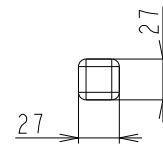

ST-401 OUTLINE

UNIT	mm
MODEL	ST-401
SCALE	1/5
NEC Display Solutions 2016/09/29	

BASE and POLE

TOP VIEW

SIDE VIEW

FRONT VIEW

BACK VIEW

BOTTOM VIEW

PIPE

UNIT	mm
MODEL	ST-401
SCALE	1/4
NEC Display Solutions 2016/09/29	

BACK VIEW