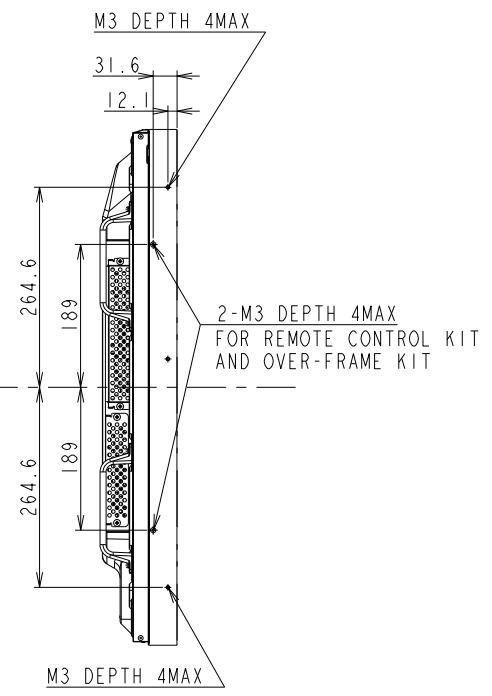

# UN551S OUTLINE

DETAIL A  
SCALE 1/5

DETAIL B  
SCALE 1/5

DETAIL C  
SCALE : NTS

UNIT	mm
MODEL	UN551S
SCALE	1/10
NEC Display Solutions 2016/07/12	