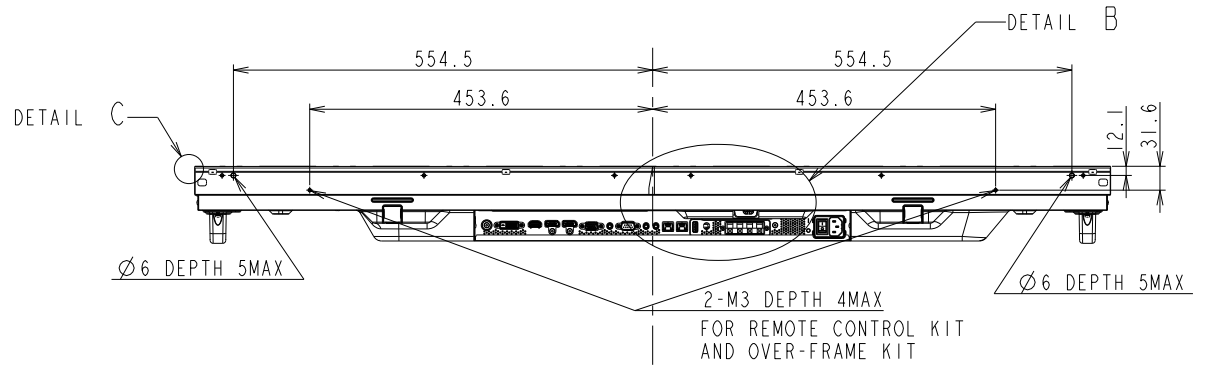

# UN551S OUTLINE

DETAIL A  
SCALE 1/5

DETAIL B  
SCALE 1/5

DETAIL C  
SCALE : NTS

UNIT	mm
MODEL	UN551S
SCALE	1/10
NEC Display Solutions 2016/07/12	