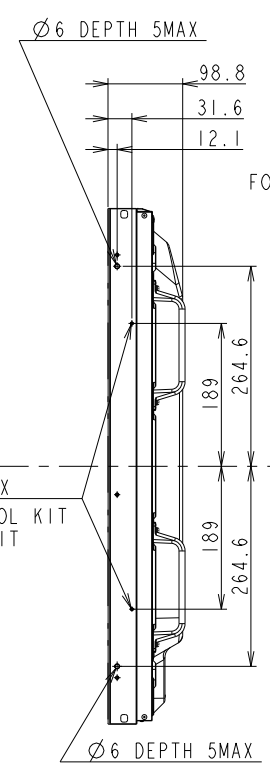

# UN551S OUTLINE

DETAIL A  
SCALE 1/5

DETAIL B  
SCALE 1/5

DETAIL C  
SCALE : NTS

UNIT	mm
MODEL	UN551S
SCALE	1/10
NEC Display Solutions 2016/07/12	