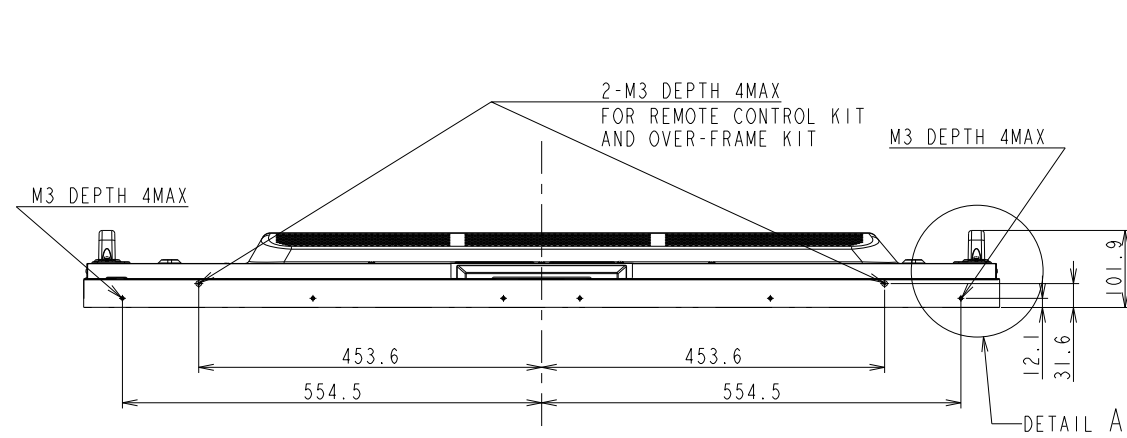

# UN551S OUTLINE

DETAIL A  
SCALE 1/5

DETAIL B  
SCALE 1/5

DETAIL C  
SCALE : NTS

UNIT	mm
MODEL	UN551S
SCALE	1/10
NEC Display Solutions 2016/07/12	