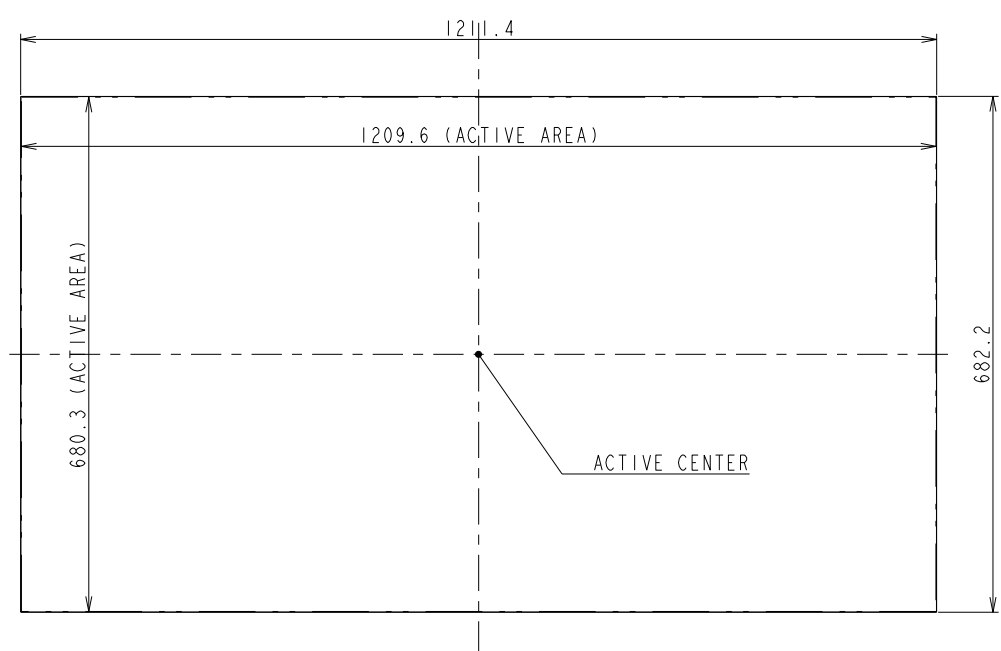

# UN551S OUTLINE

DETAIL A  
SCALE 1/5

DETAIL B  
SCALE 1/5

DETAIL C  
SCALE : NTS

UNIT	mm
MODEL	UN551S
SCALE	1/10
NEC Display Solutions 2016/07/12	