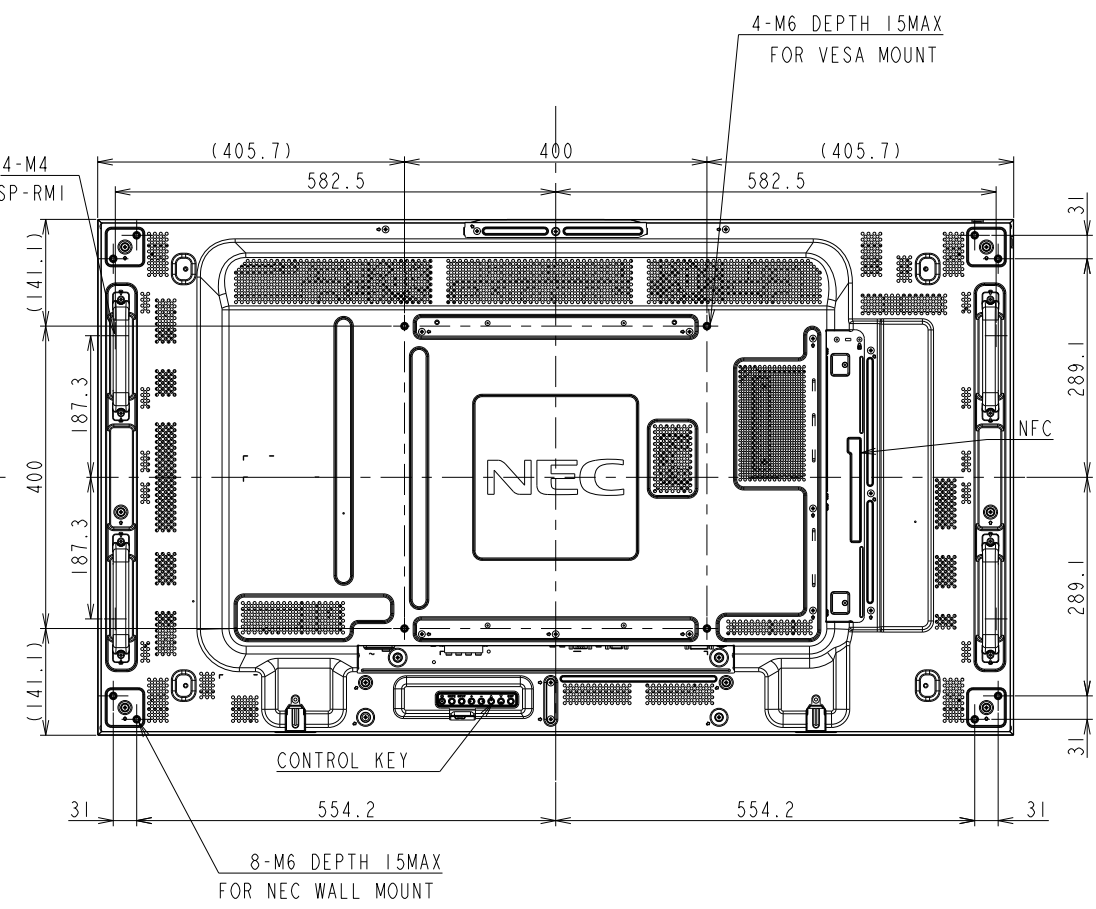

# UN551S OUTLINE

DETAIL A  
SCALE 1/5

DETAIL B  
SCALE 1/5

DETAIL C  
SCALE : NTS

UNIT	mm
MODEL	UN551S
SCALE	1/10
NEC Display Solutions 2016/07/12	