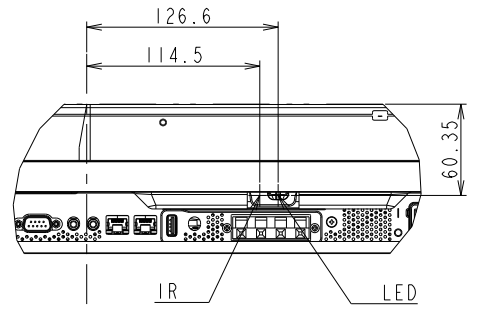

# UN551S OUTLINE

DETAIL A  
SCALE 1/5

DETAIL B  
SCALE 1/5

DETAIL C  
SCALE : NTS

UNIT	mm
MODEL	UN551S
SCALE	1/10
NEC Display Solutions 2016/07/12	