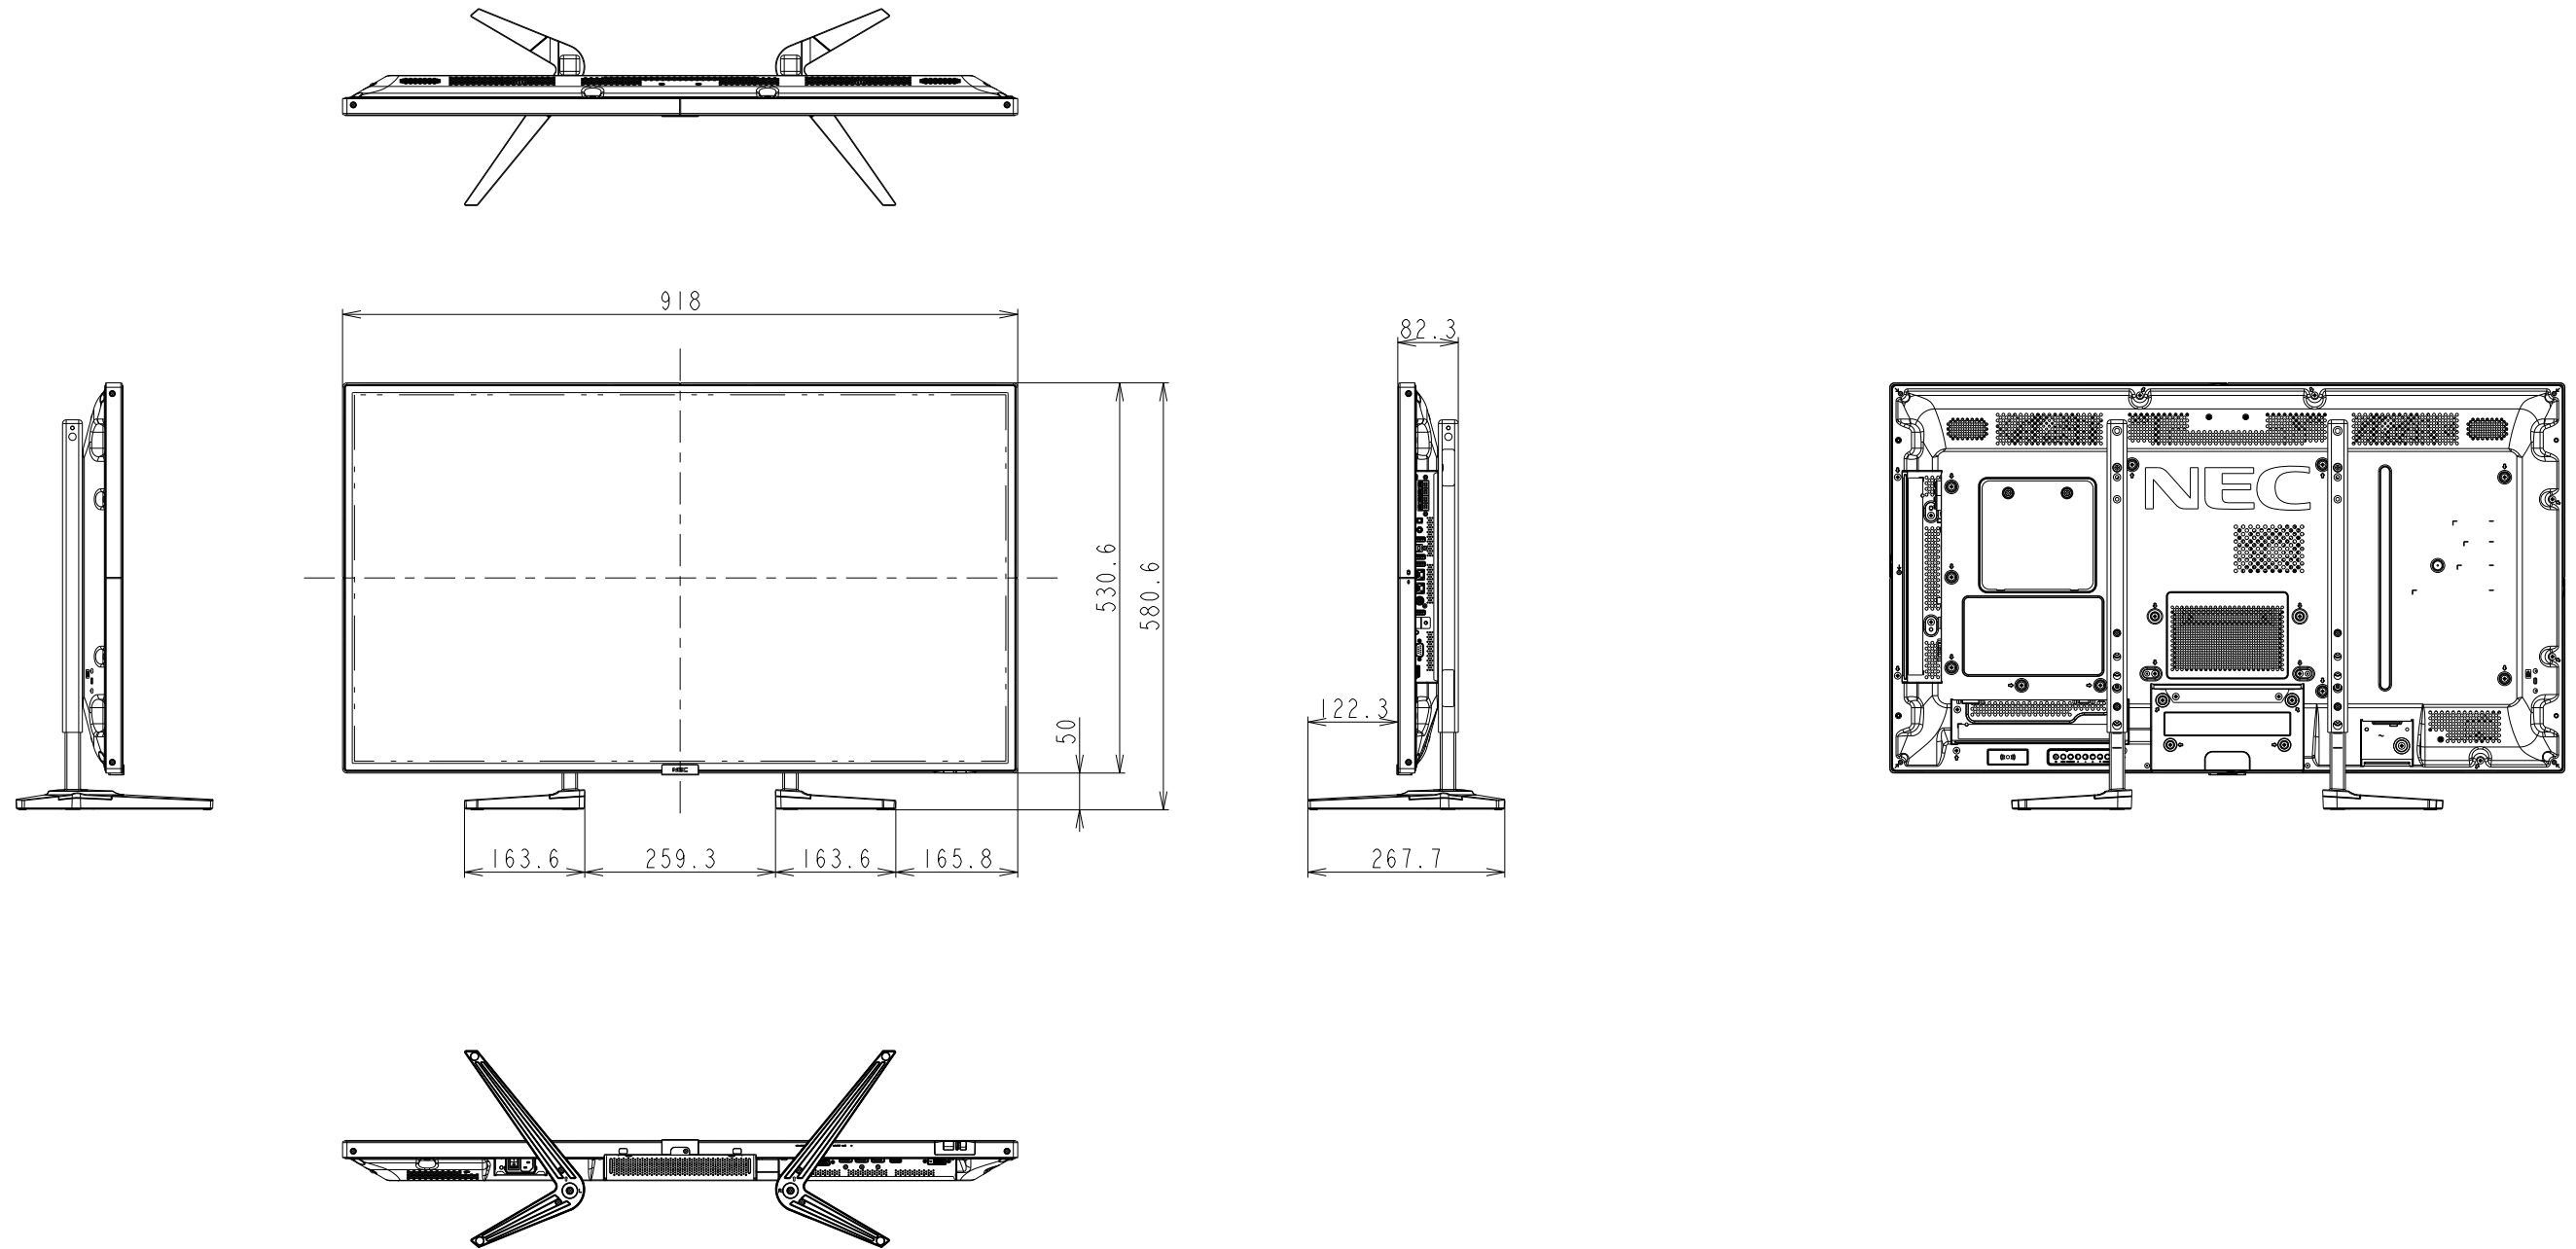

# V404 OUTLINE WITH OPTION STAND (LOW)

|                                     |      |
|-------------------------------------|------|
| UNIT                                | mm   |
| MODEL                               | V404 |
| SCALE                               | 1/10 |
| NEC Display Solutions<br>2017/01/31 |      |

# V404 OUTLINE WITH OPTION STAND (HIGH)

|                                     |      |
|-------------------------------------|------|
| UNIT                                | mm   |
| MODEL                               | V404 |
| SCALE                               | 1/10 |
| NEC Display Solutions<br>2017/01/31 |      |