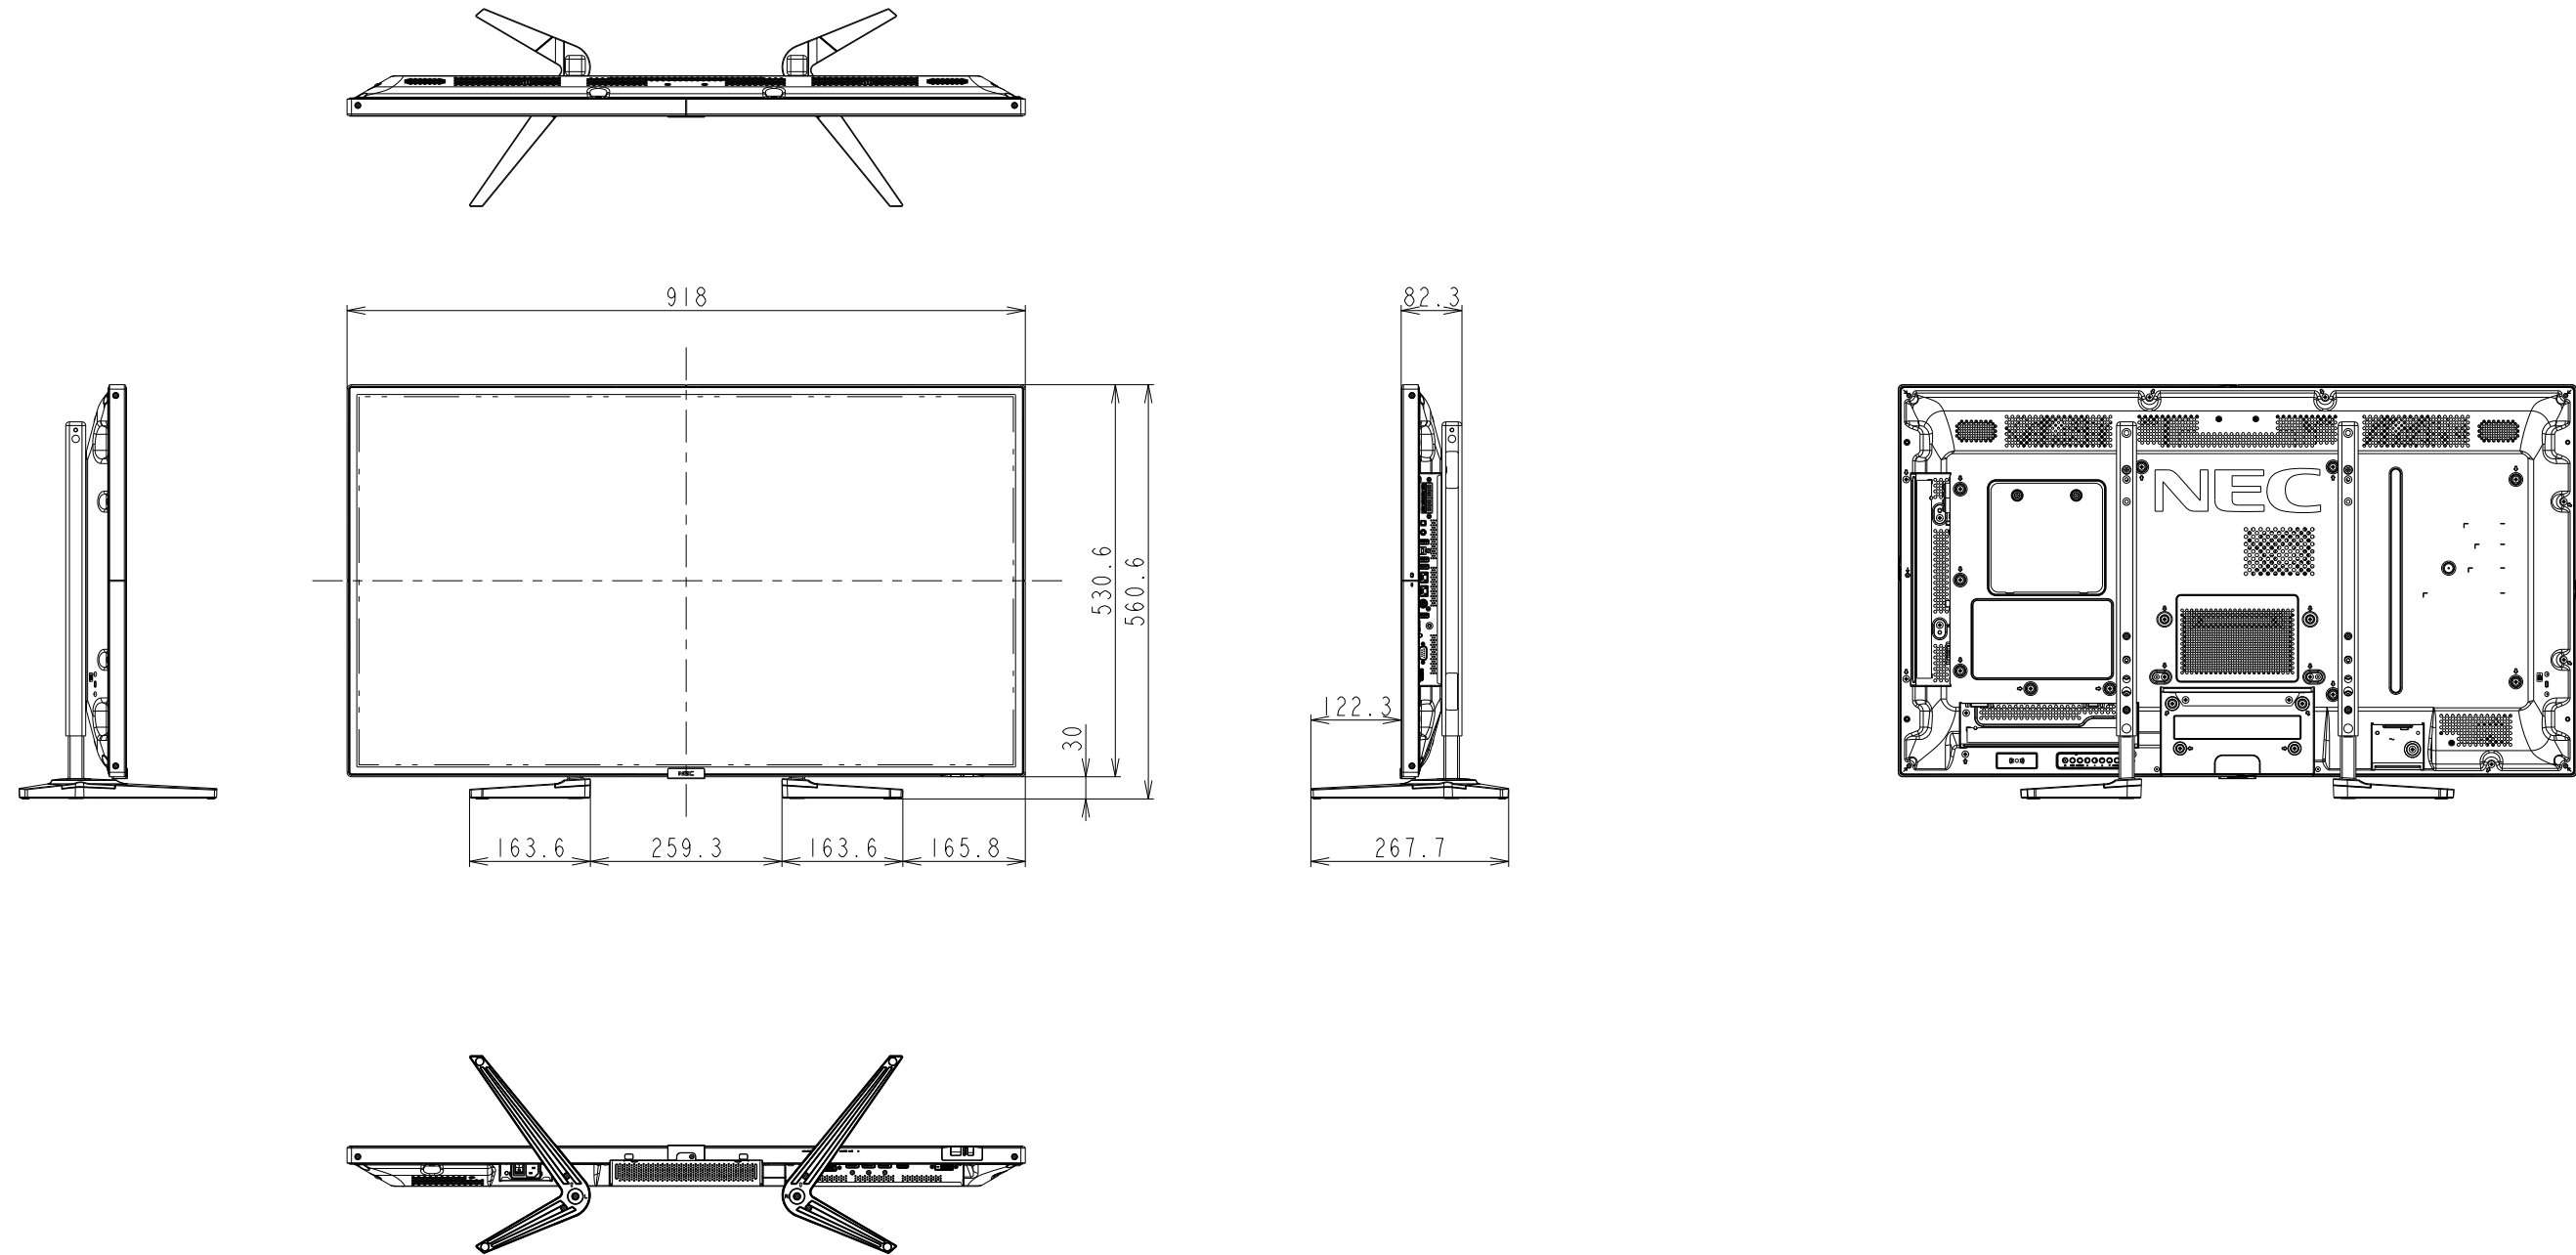

# V404 OUTLINE WITH OPTION STAND (LOW)

|                                     |      |
|-------------------------------------|------|
| UNIT                                | mm   |
| MODEL                               | V404 |
| SCALE                               | 1/10 |
| NEC Display Solutions<br>2017/01/31 |      |

# V404 OUTLINE WITH OPTION STAND (HIGH)

|                                     |      |
|-------------------------------------|------|
| UNIT                                | mm   |
| MODEL                               | V404 |
| SCALE                               | 1/10 |
| NEC Display Solutions<br>2017/01/31 |      |