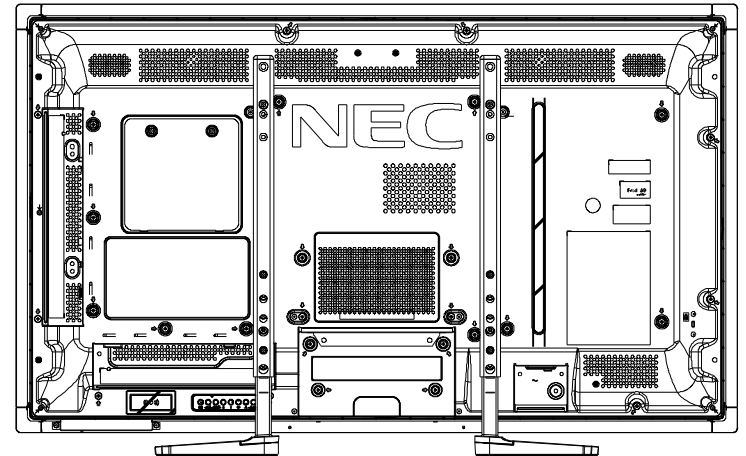

# V404-T OUTLINE WITH ST-401

UNIT	mm
NODEL	V404-T + ST-401
SCALE	UNIT
NEC Display Solutions 2018/05/24	