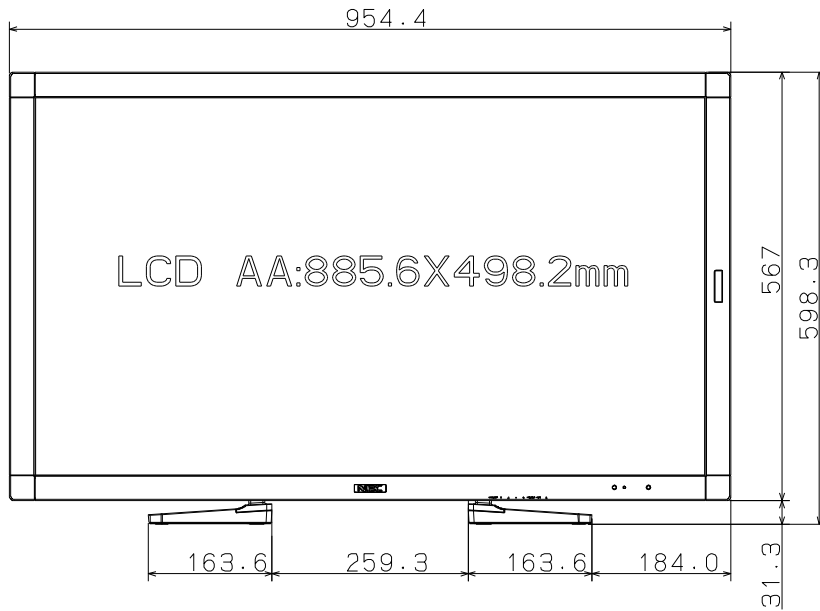

# V404-T OUTLINE WITH ST-401

UNIT	mm
NODEL	V404-T + ST-401
SCALE	UNIT
NEC Display Solutions 2018/05/24	