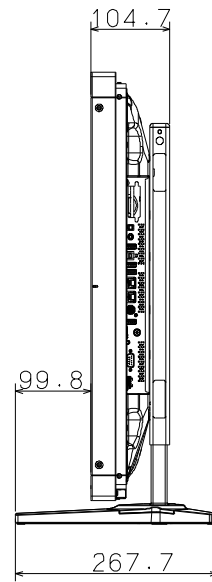

# V404-T OUTLINE WITH ST-401

UNIT	mm
NODEL	V404-T + ST-401
SCALE	UNIT
NEC Display Solutions 2018/05/24	