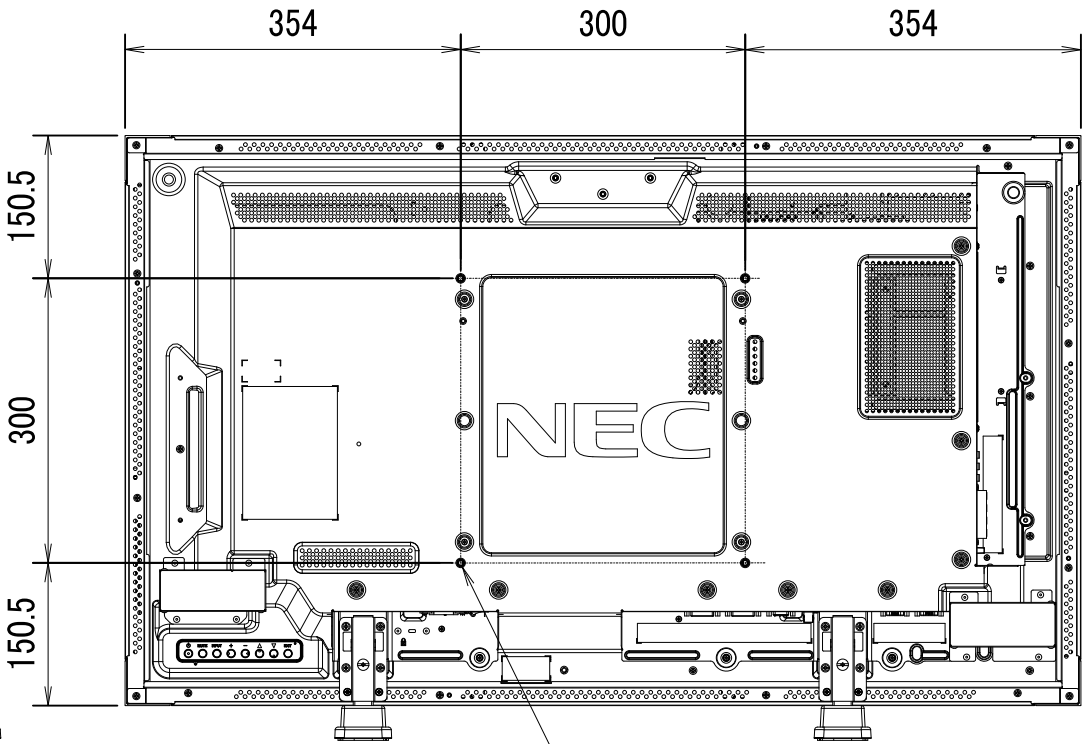

V423-TM OUTLINE WITH STAND

SECTION A-A
SCALE 1/1

DETAIL B
SCALE 1/2.5

SEE DETAIL B

SIZE A3
SCALE 1/8
DIM mm
2013/12/17