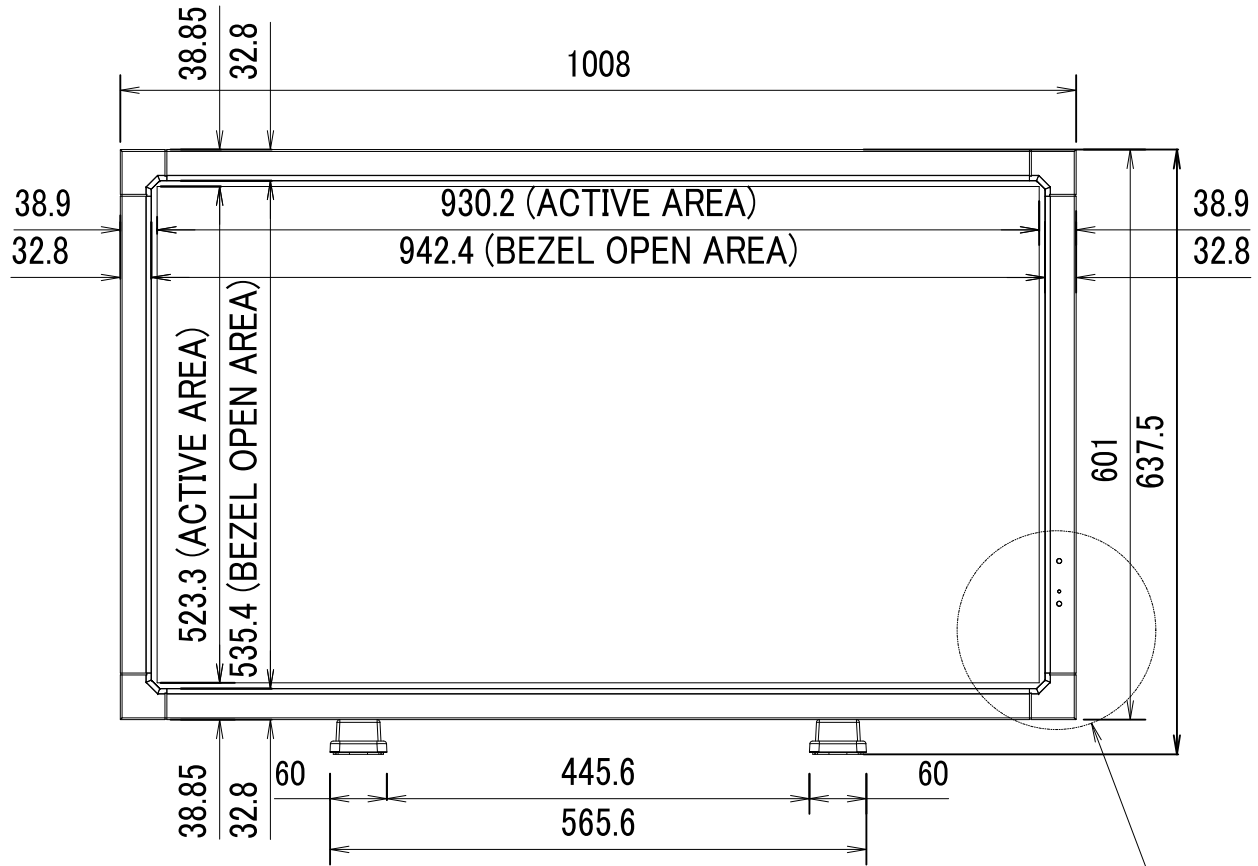

V423-TM OUTLINE WITH STAND

SECTION A-A
SCALE 1/1

DETAIL B
SCALE 1/2.5

SEE DETAIL B

SIZE A3
SCALE 1/8
DIM mm
2013/12/17