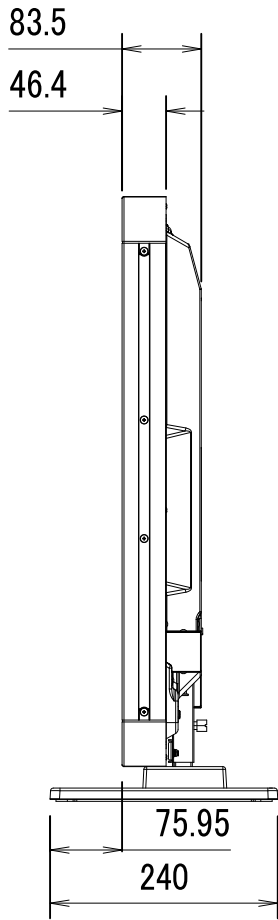

V423-TM OUTLINE WITH STAND

SECTION A-A
SCALE 1/1

DETAIL B
SCALE 1/2.5

SEE DETAIL B

SIZE A3
SCALE 1/8
DIM mm
2013/12/17