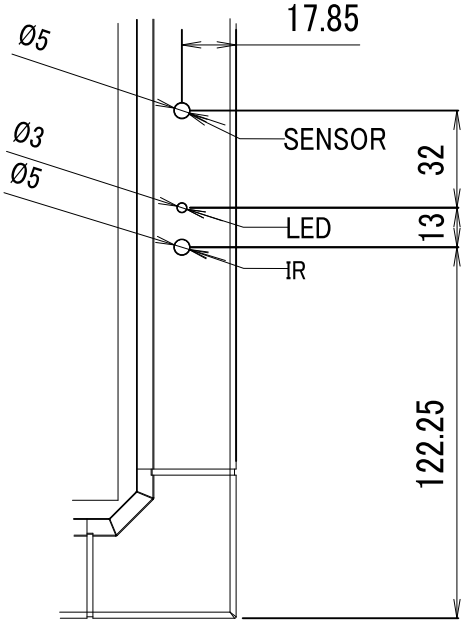

V423-TM OUTLINE WITH STAND

SECTION A-A
SCALE 1/1

DETAIL B
SCALE 1/2.5

SEE DETAIL B

SIZE A3
SCALE 1/8
DIM mm
2013/12/17