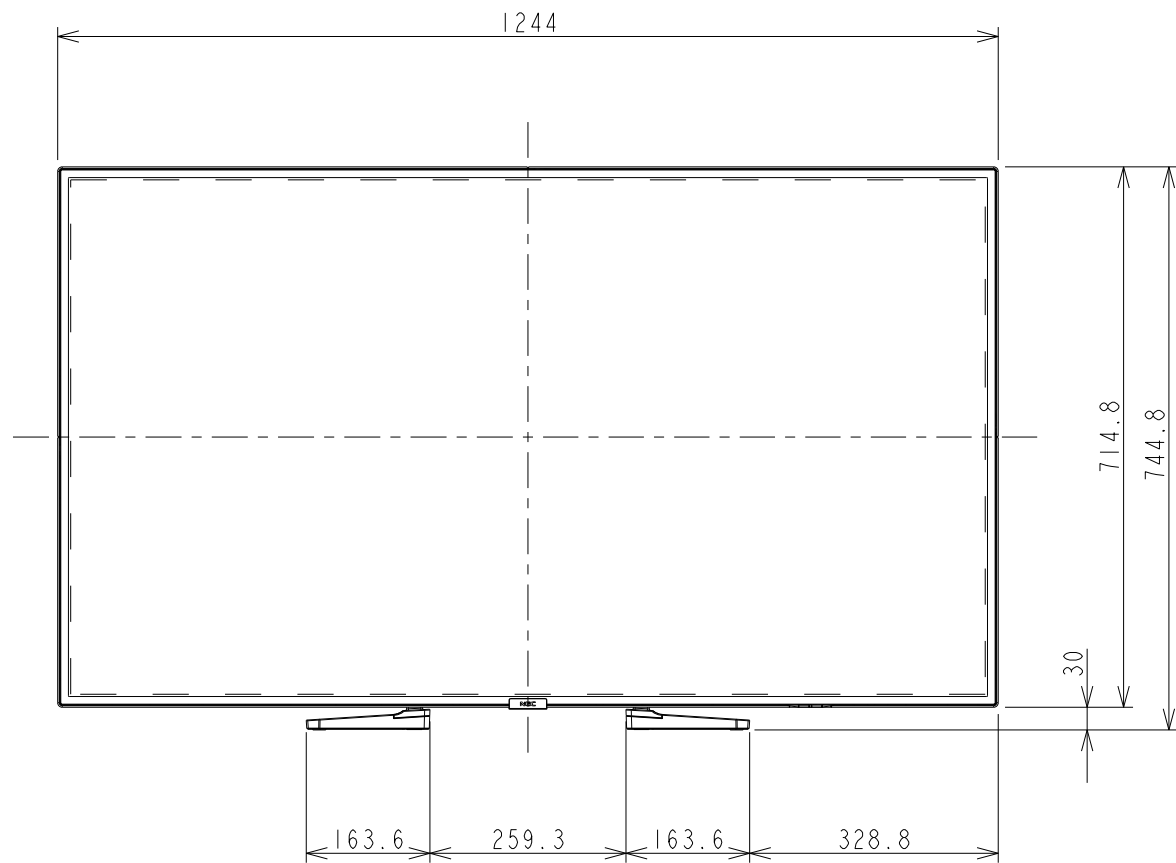

V554 OUTLINE WITH OPTION STAND (LOW)

UNIT	mm
MODEL	V554
SCALE	1/10
NEC Display Solutions 2017/01/31	

V554 OUTLINE WITH OPTION STAND (HIGH)

UNIT	mm
MODEL	V554
SCALE	1/10
NEC Display Solutions 2017/01/31	