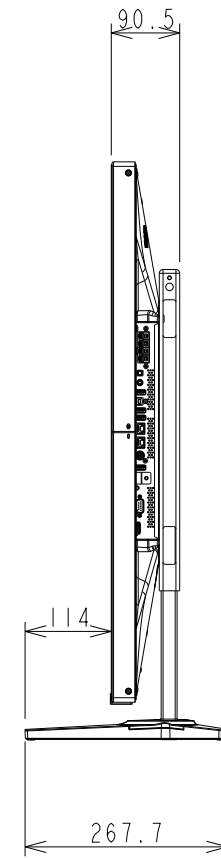

V554 OUTLINE WITH OPTION STAND (LOW)

UNIT	mm
MODEL	V554
SCALE	1/10
NEC Display Solutions 2017/01/31	

V554 OUTLINE WITH OPTION STAND (HIGH)

UNIT	mm
MODEL	V554
SCALE	1/10
NEC Display Solutions 2017/01/31	