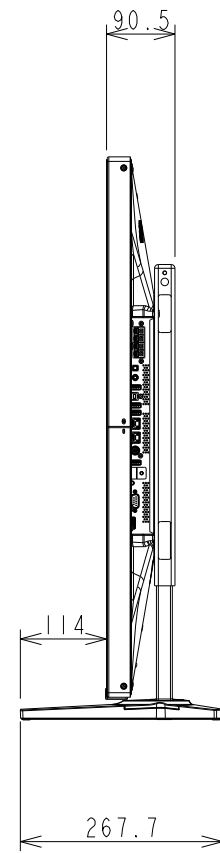

V554 OUTLINE WITH OPTION STAND (LOW)

UNIT	mm
MODEL	V554
SCALE	1/10
NEC Display Solutions 2017/01/31	

V554 OUTLINE WITH OPTION STAND (HIGH)

UNIT	mm
MODEL	V554
SCALE	1/10
NEC Display Solutions 2017/01/31	