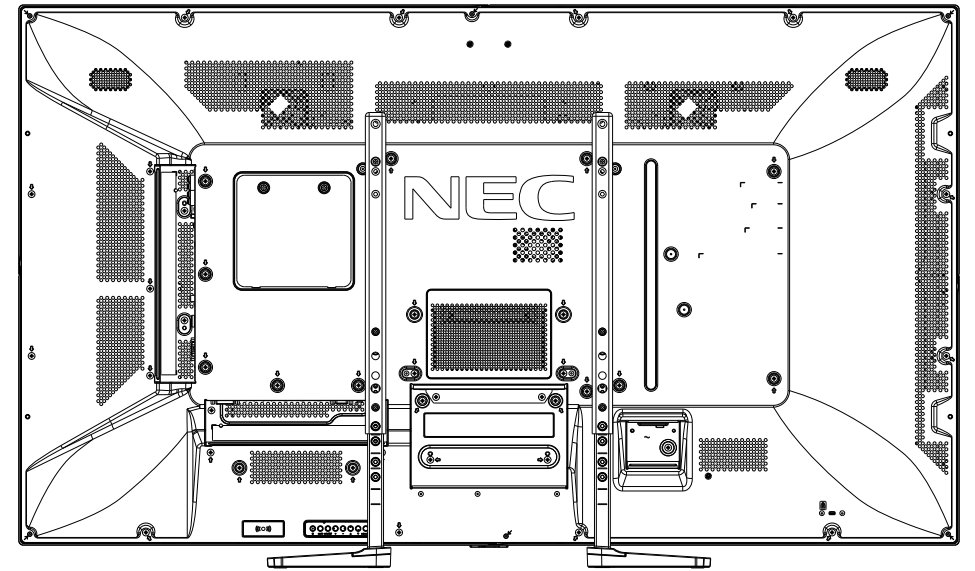

V554 OUTLINE WITH OPTION STAND (LOW)

UNIT	mm
MODEL	V554
SCALE	1/10
NEC Display Solutions 2017/01/31	

V554 OUTLINE WITH OPTION STAND (HIGH)

UNIT	mm
MODEL	V554
SCALE	1/10
NEC Display Solutions 2017/01/31	