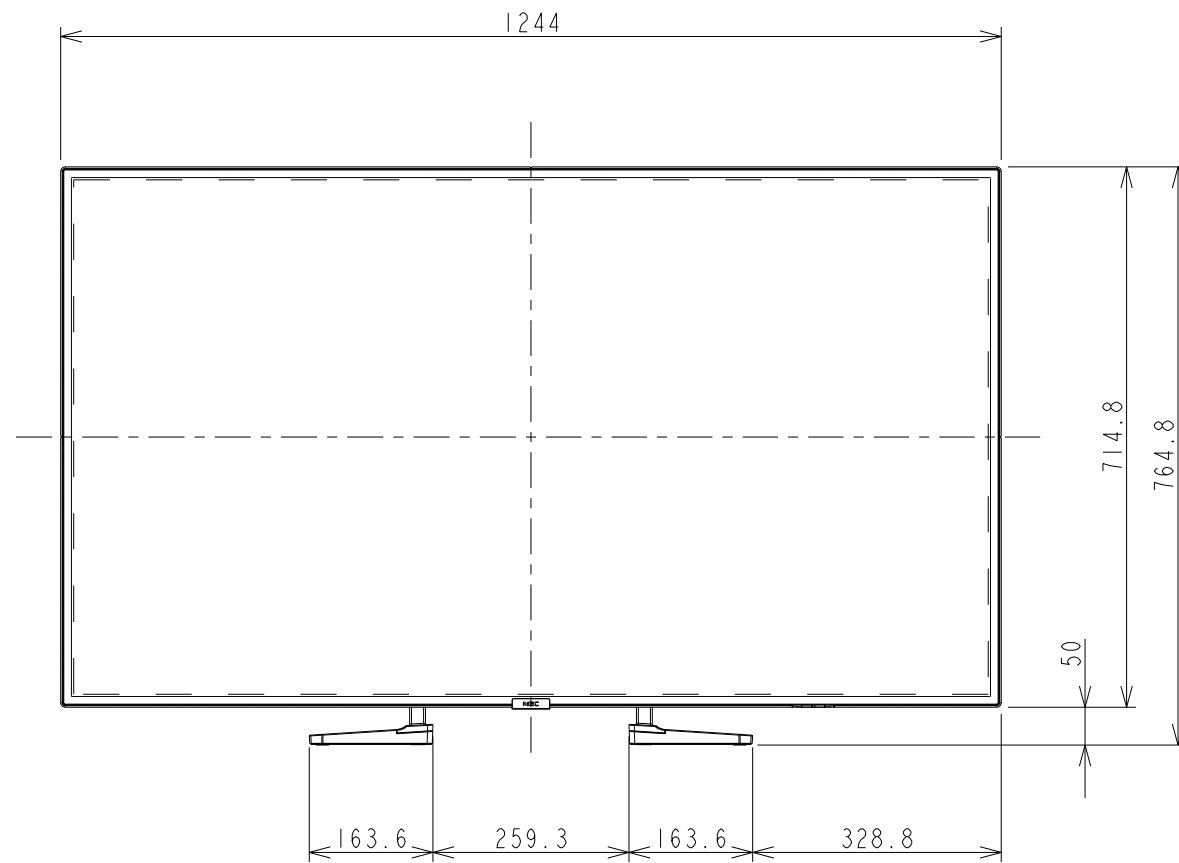

V554 OUTLINE WITH OPTION STAND (LOW)

UNIT	mm
MODEL	V554
SCALE	1/10
NEC Display Solutions 2017/01/31	

V554 OUTLINE WITH OPTION STAND (HIGH)

UNIT	mm
MODEL	V554
SCALE	1/10
NEC Display Solutions 2017/01/31	