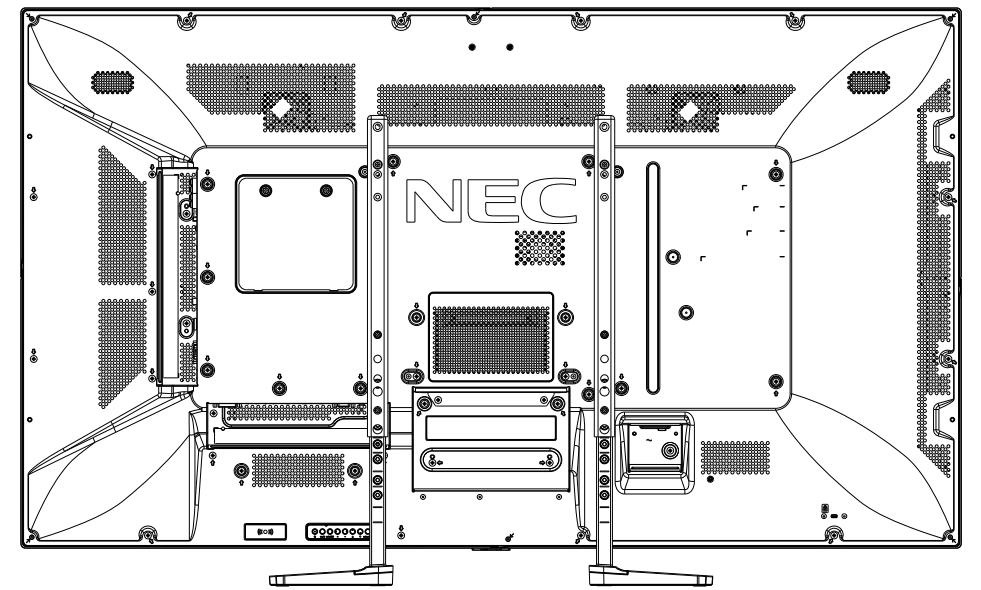

V554 OUTLINE WITH OPTION STAND (LOW)

UNIT	mm
MODEL	V554
SCALE	1/10
NEC Display Solutions 2017/01/31	

V554 OUTLINE WITH OPTION STAND (HIGH)

UNIT	mm
MODEL	V554
SCALE	1/10
NEC Display Solutions 2017/01/31	