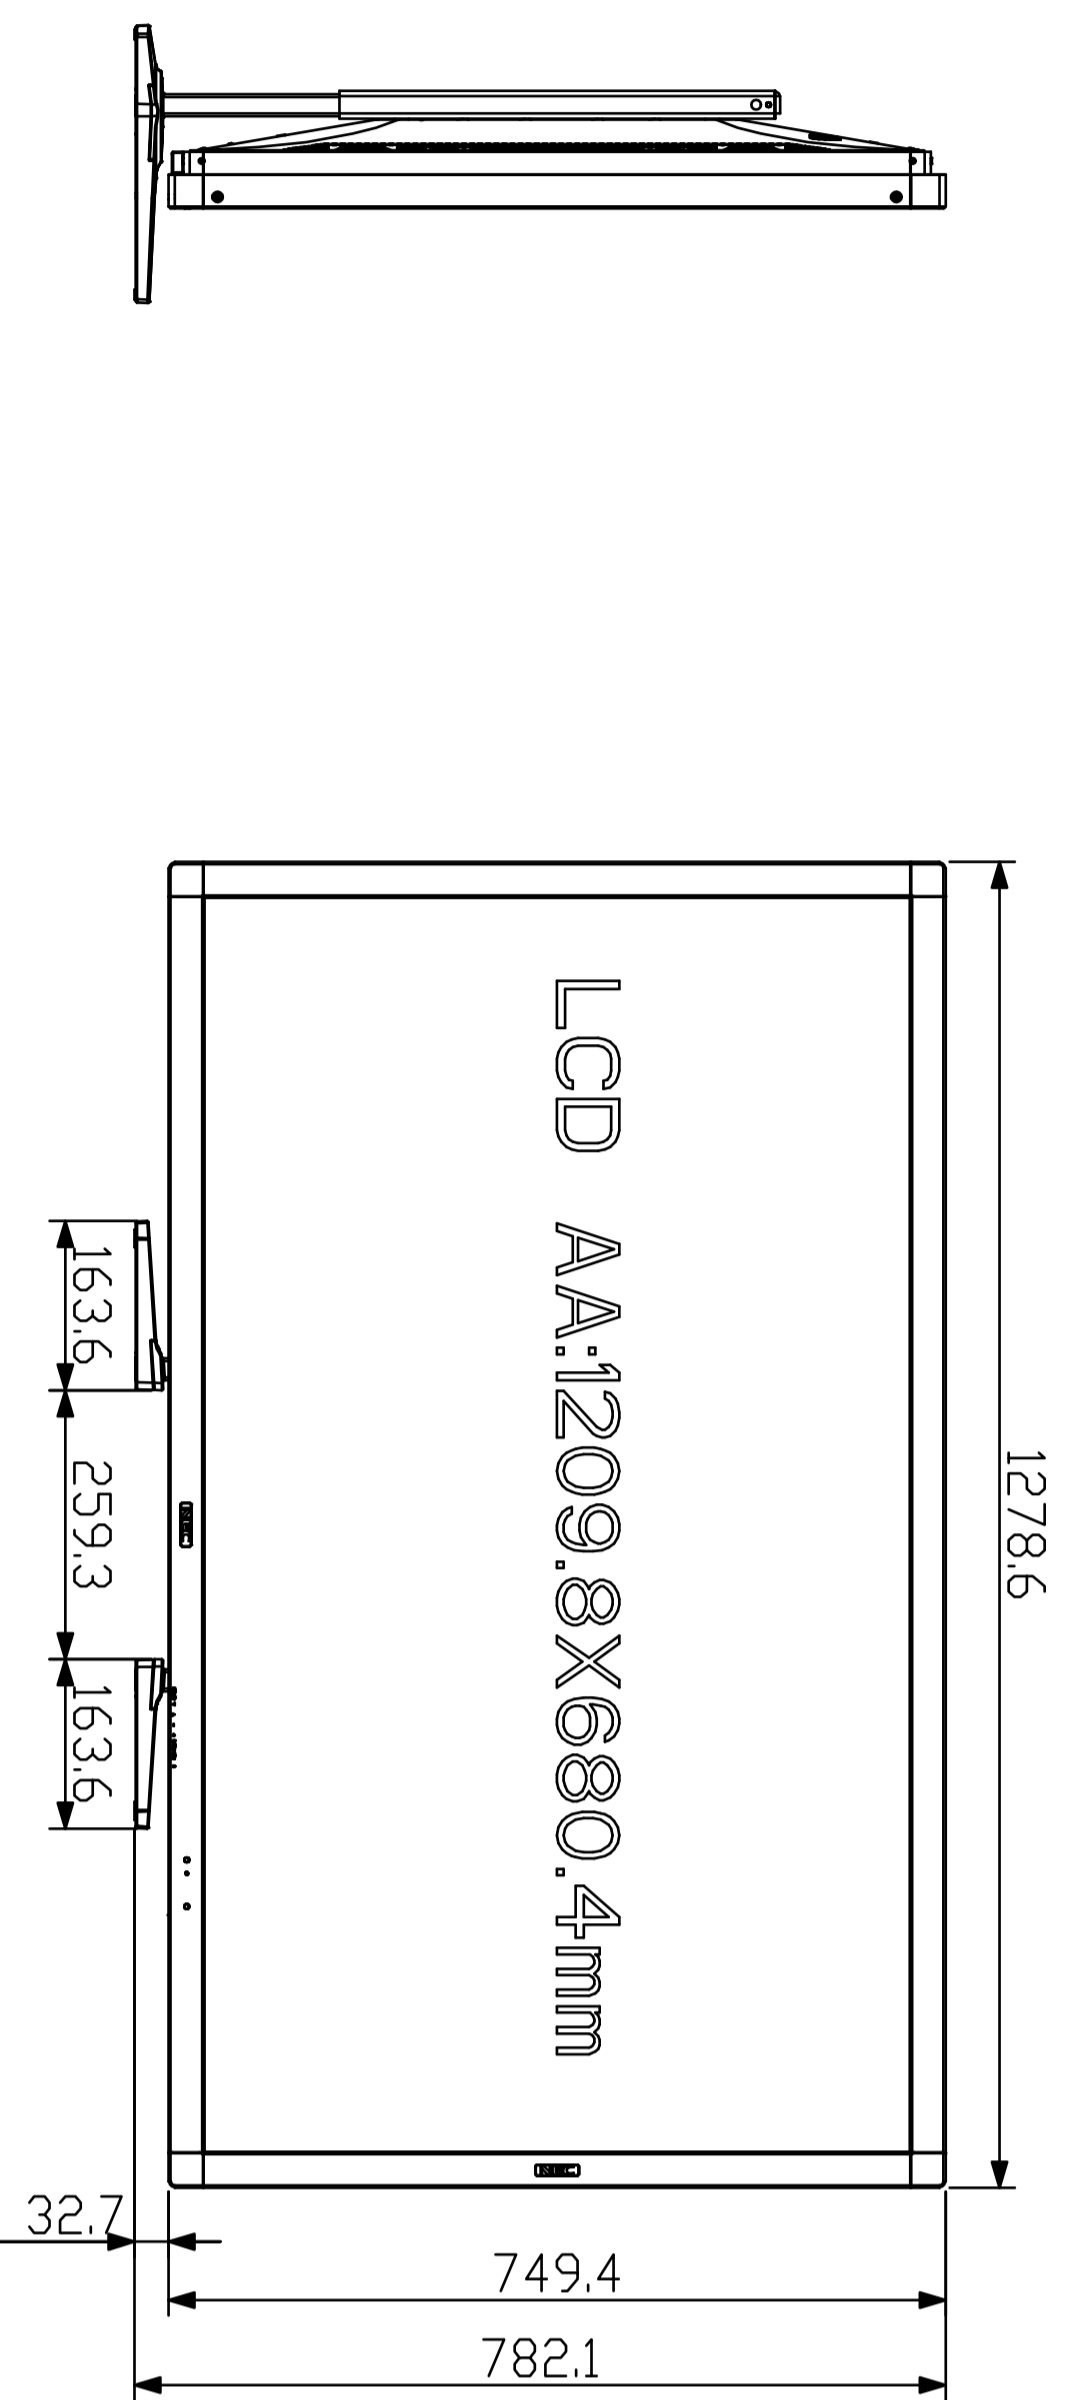

V554-T OUTLINE WITH OPTION STAND (HIGH)

SCALE 1:10

UNIT	mm
MODEL	V554-T
SCALE	1/10
NEC Display Solutions	
2018/05/29	