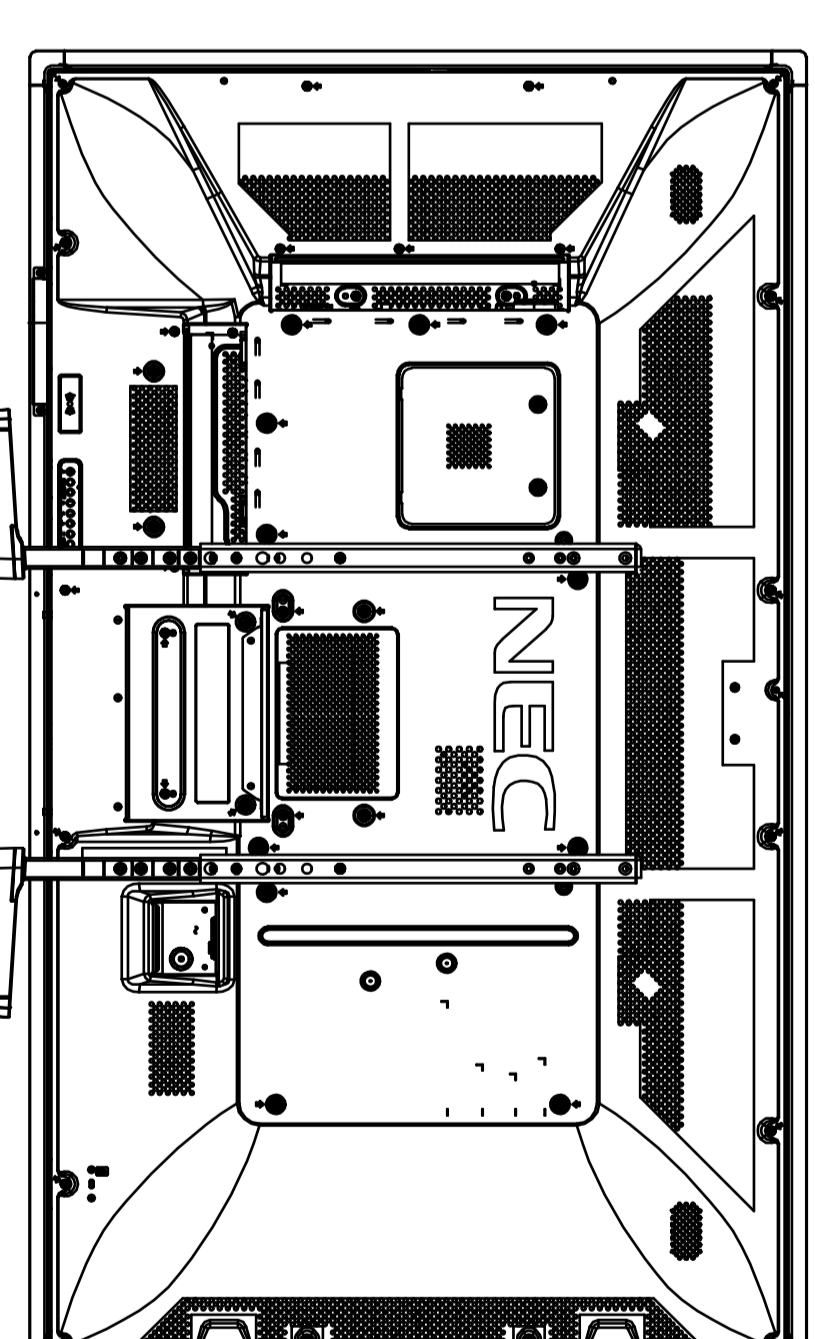

V554-T OUTLINE WITH OPTION STAND (HIGH)

SCALE 1:10

UNIT	mm
MODEL	V554-T
SCALE	1/10
NEC Display Solutions	
2018/05/29	