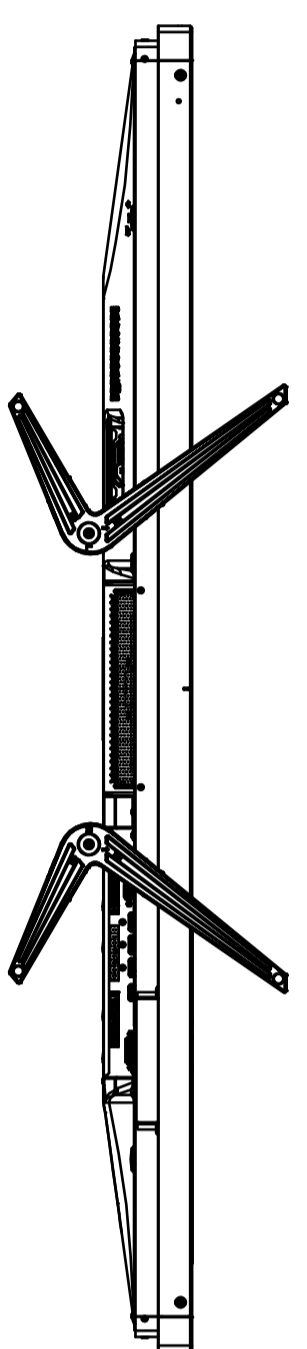

V554-T OUTLINE WITH OPTION STAND (HIGH)

SCALE 1:10

UNIT	mm
MODEL	V554-T
SCALE	1/10
NEC Display Solutions	
2018/05/29	