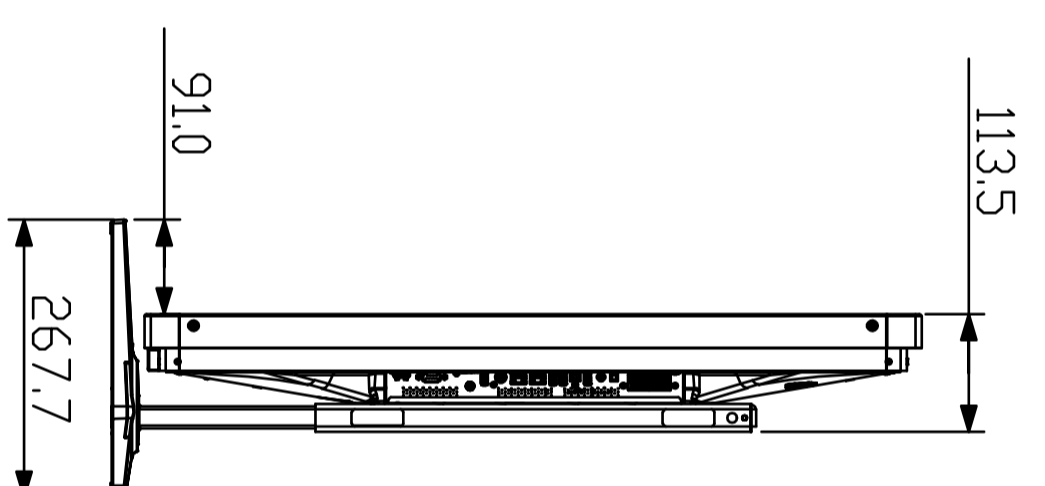

V554-T OUTLINE WITH OPTION STAND (HIGH)

SCALE 1:10

UNIT	mm
MODEL	V554-T
SCALE	1/10
NEC Display Solutions	
2018/05/29	