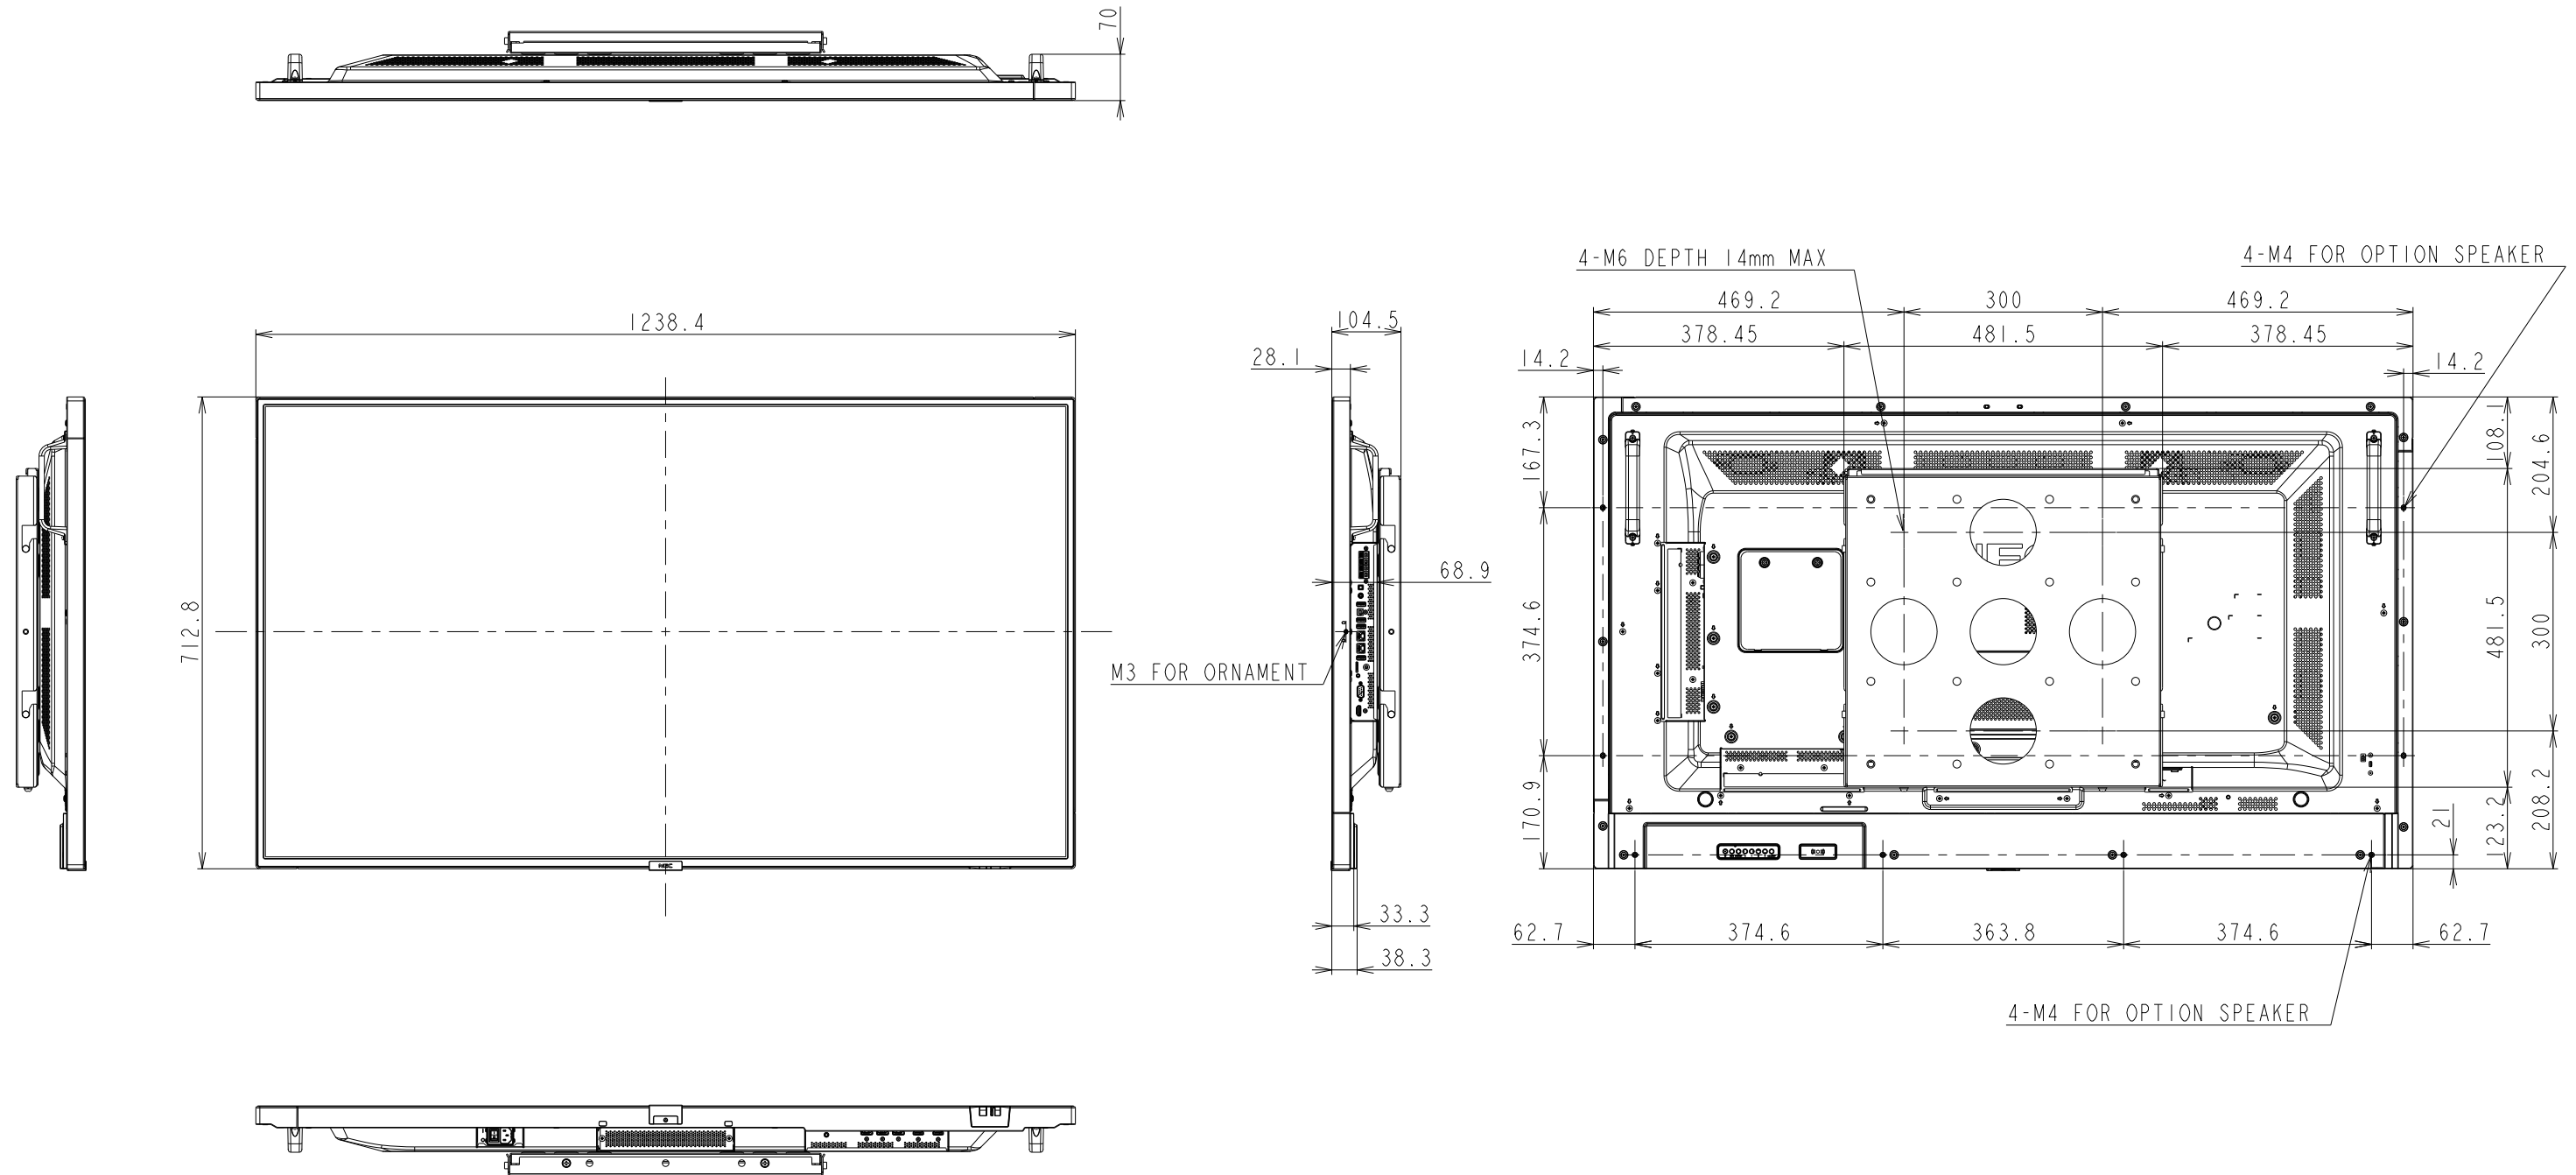

V554Q OUTLINE WITH ST-WM50

UNIT	mm
MODEL	V554Q with ST-WM50
SCALE	1/10
NEC Display Solutions 2019/01/15	