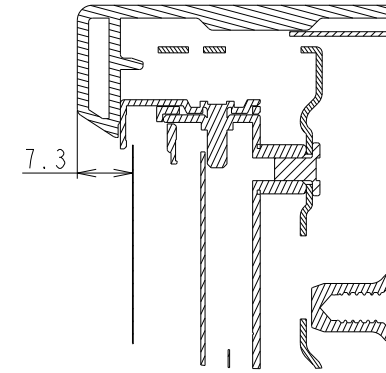

X651UHD OUTLINE

UNIT	mm
MODEL	X651UHD
SCALE	1/10
VERSION	1.0
NEC Display Solutions 2015/02/19	