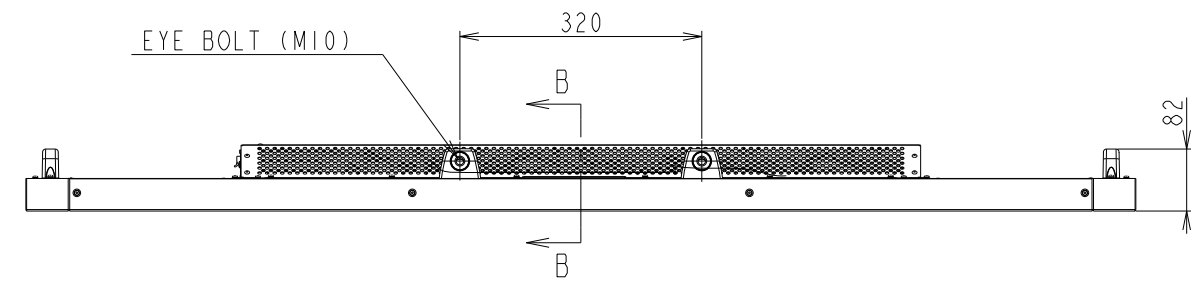

X651UHD OUTLINE

UNIT	mm
MODEL	X651UHD
SCALE	1/10
VERSION	1.0
NEC Display Solutions 2015/02/19	