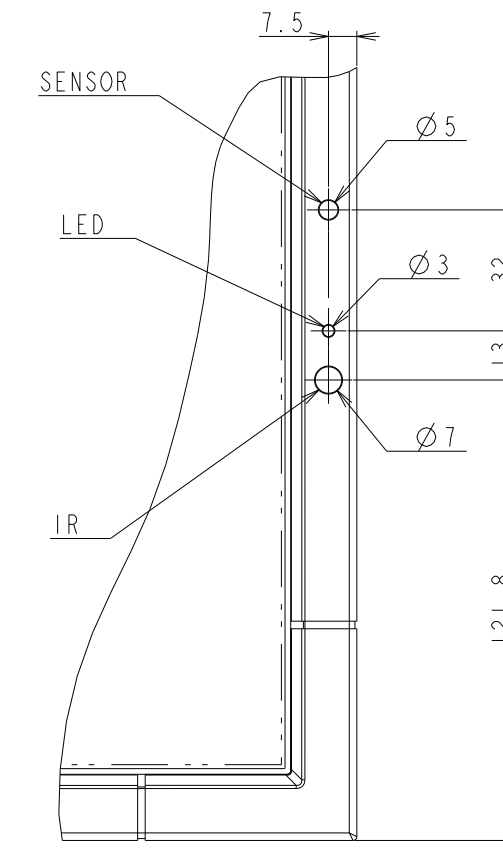

X651UHD OUTLINE

UNIT	mm
MODEL	X651UHD
SCALE	1/10
VERSION	1.0
NEC Display Solutions 2015/02/19	