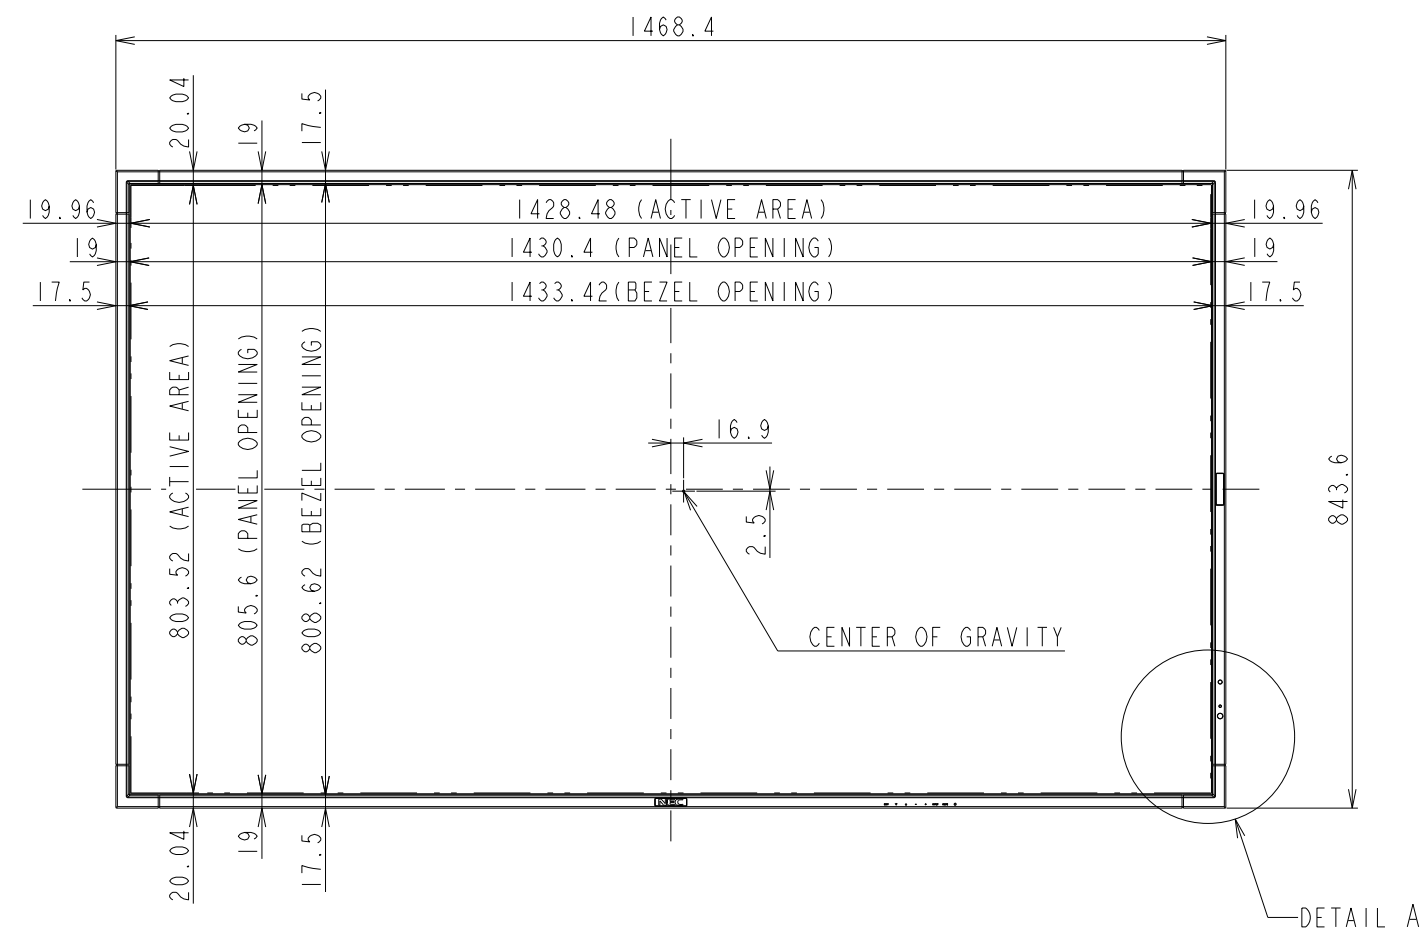

X651UHD OUTLINE

UNIT	mm
MODEL	X651UHD
SCALE	1/10
VERSION	1.0
NEC Display Solutions 2015/02/19	