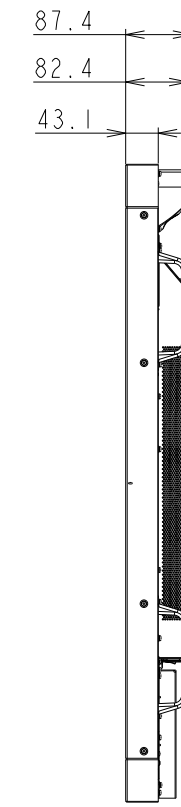

X651UHD OUTLINE

UNIT	mm
MODEL	X651UHD
SCALE	1/10
VERSION	1.0
NEC Display Solutions 2015/02/19	