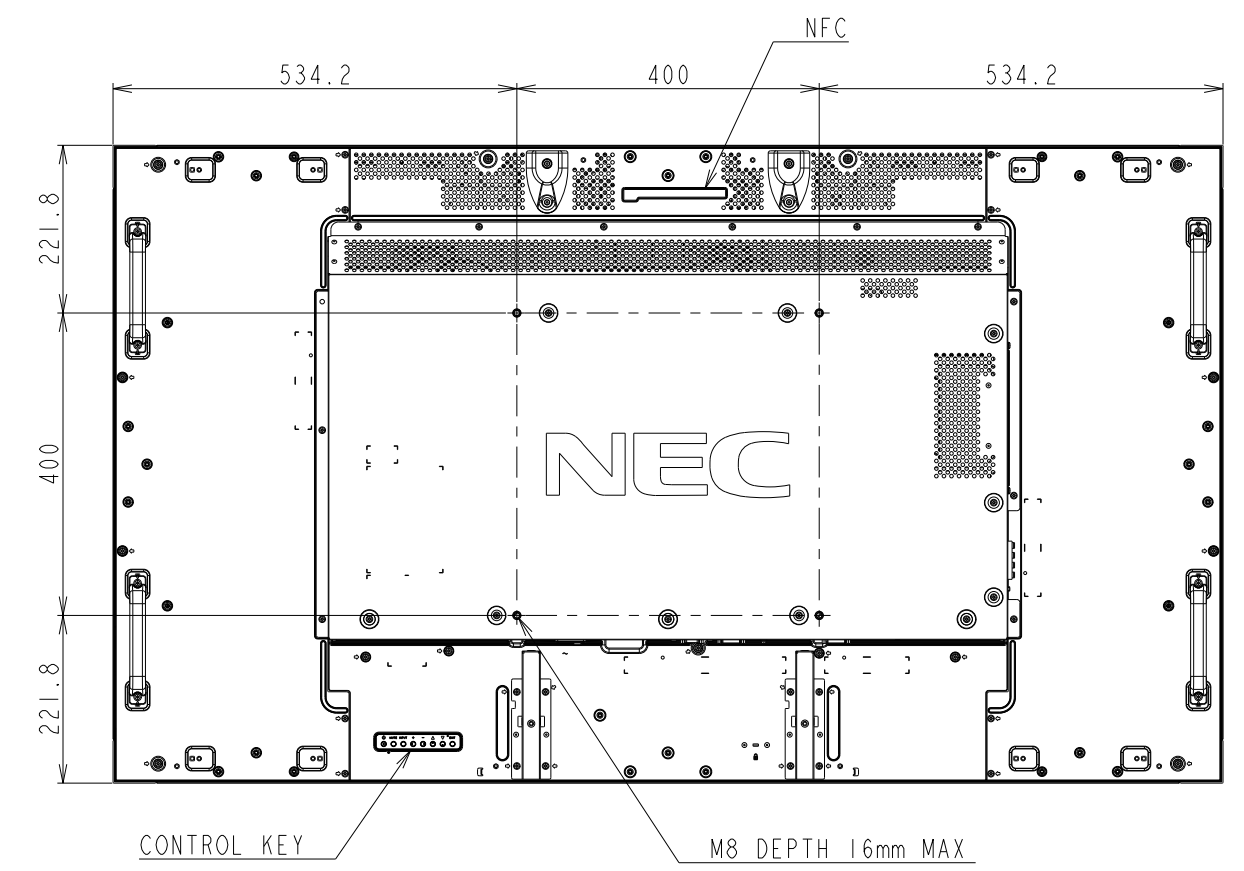

X651UHD OUTLINE

UNIT	mm
MODEL	X651UHD
SCALE	1/10
VERSION	1.0
NEC Display Solutions 2015/02/19	