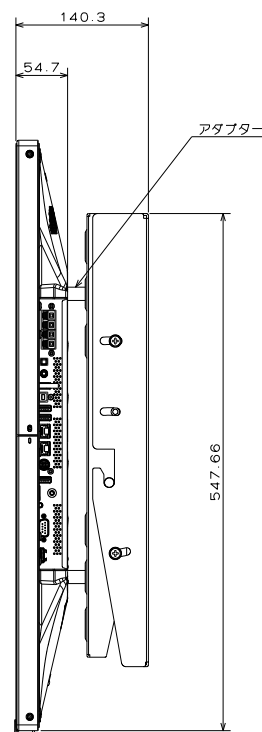

傾斜時

2979-

UNIT : mm
SCALE : 1/4
MODEL : P484/V484 with ST-TM50
NEC Display Solutions
2017/12/14