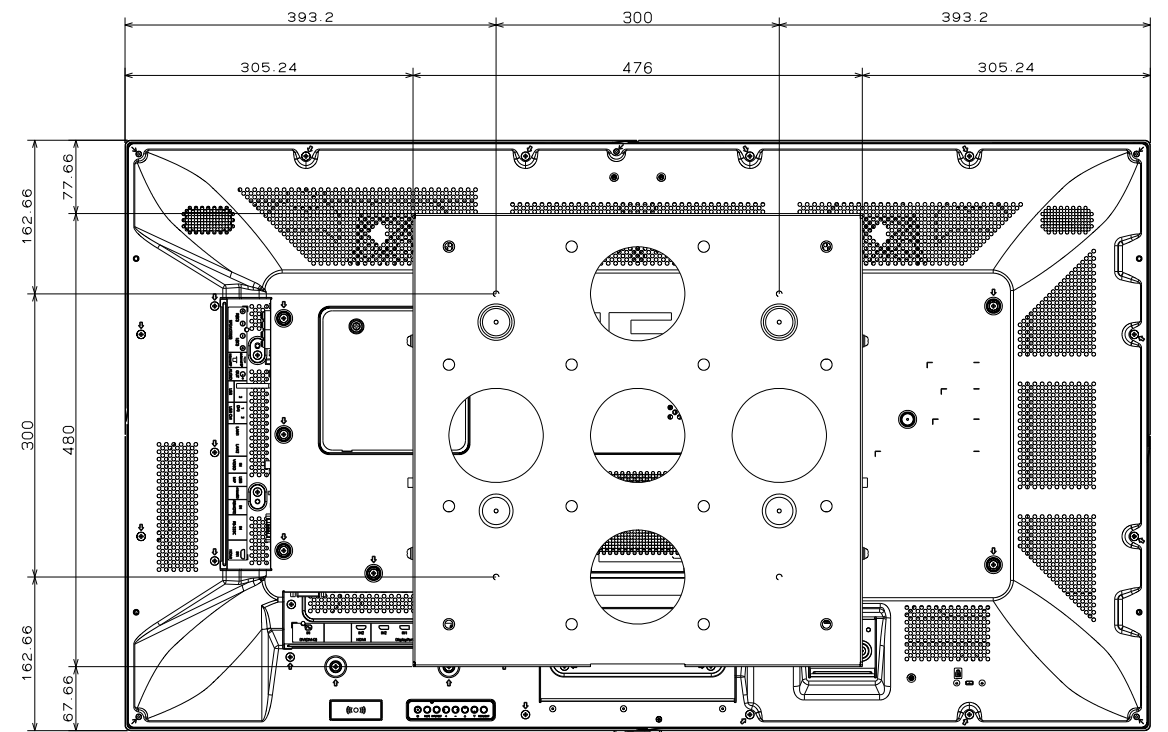

傾斜時

2979-

UNIT : mm
SCALE : 1/4
MODEL : P484/V484 with ST-TM50
NEC Display Solutions
2017/12/14