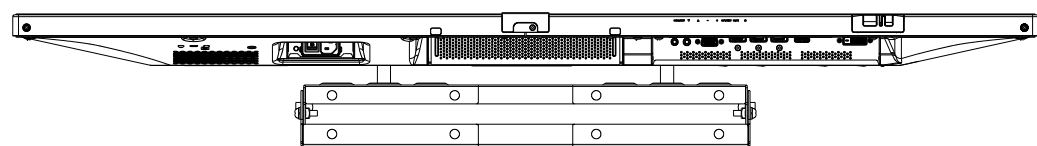

傾斜時

2979-

UNIT : mm
SCALE : 1/4
MODEL : P484/V484 with ST-TM50
NEC Display Solutions
2017/12/14