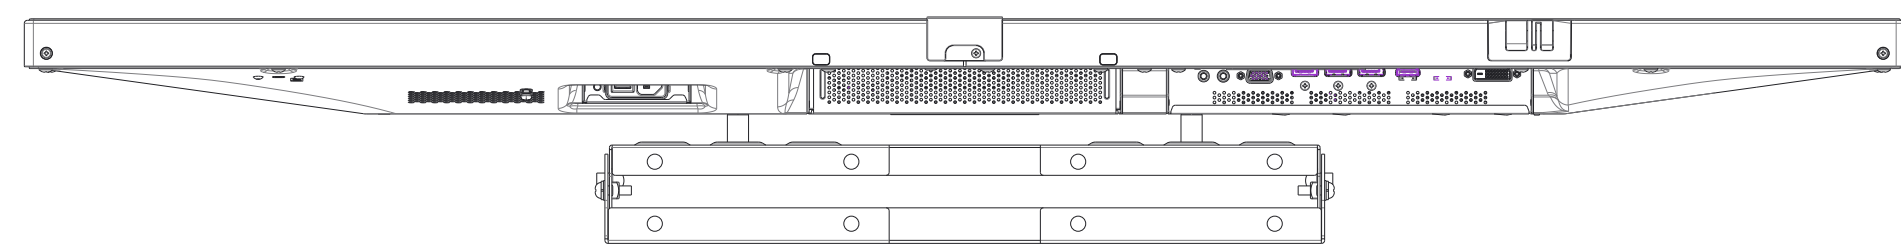

Wall mount Adaptor Sleeve

傾斜時

UNIT	: mm
SCALE	: 1/5
MODEL	: P554 V554 with ST-TM50
NEC Display Solutions	
2017/12/25	