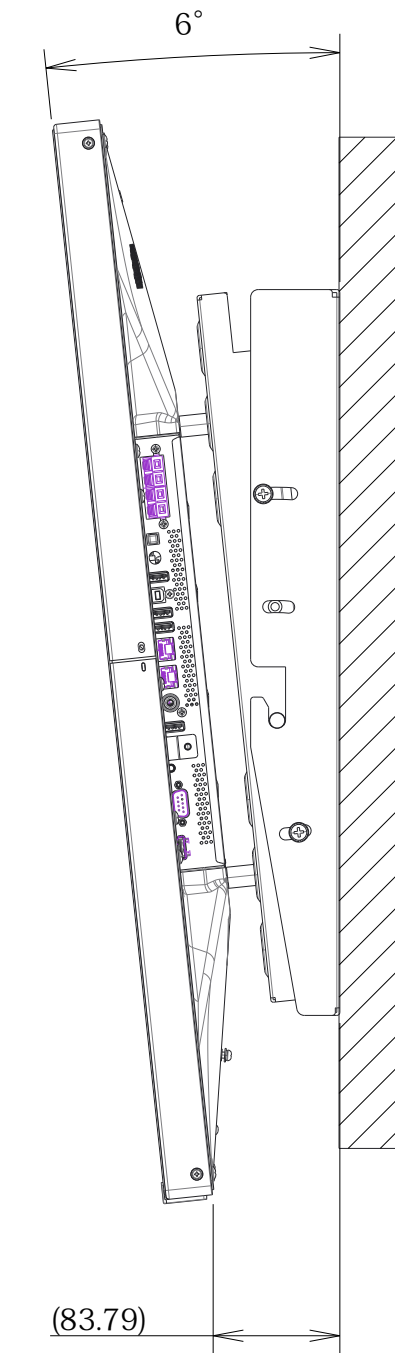

Wall mount Adaptor Sleeve

傾斜時

UNIT	: mm
SCALE	: 1/5
MODEL	: P554 V554 with ST-TM50
NEC Display Solutions	
2017/12/25	