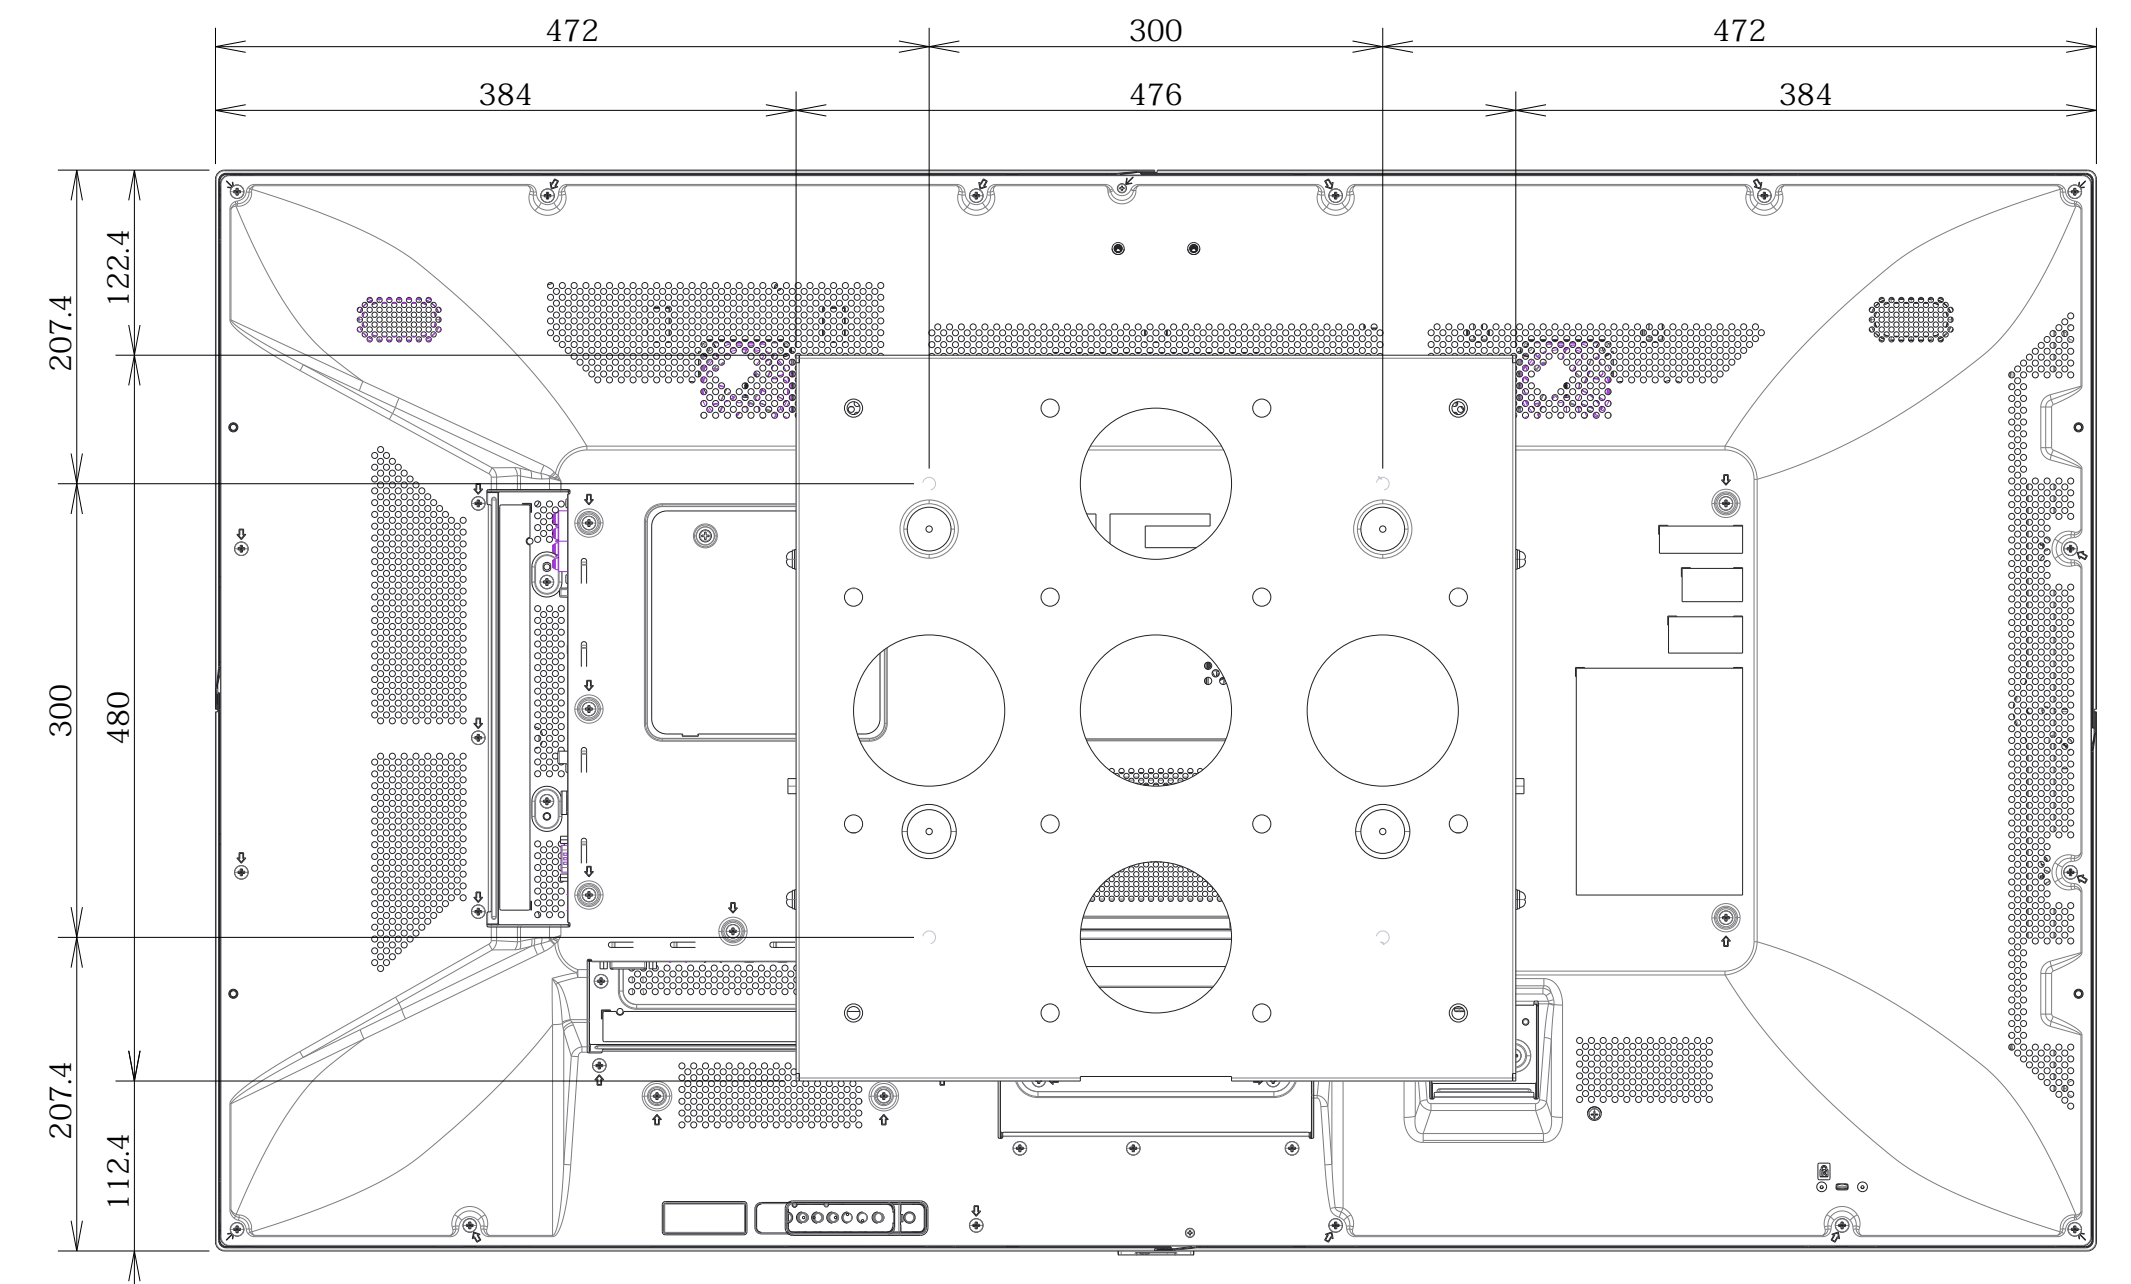

Wall mount Adaptor Sleeve

傾斜時

UNIT	: mm
SCALE	: 1/5
MODEL	: P554 V554 with ST-TM50
NEC Display Solutions	
2017/12/25	