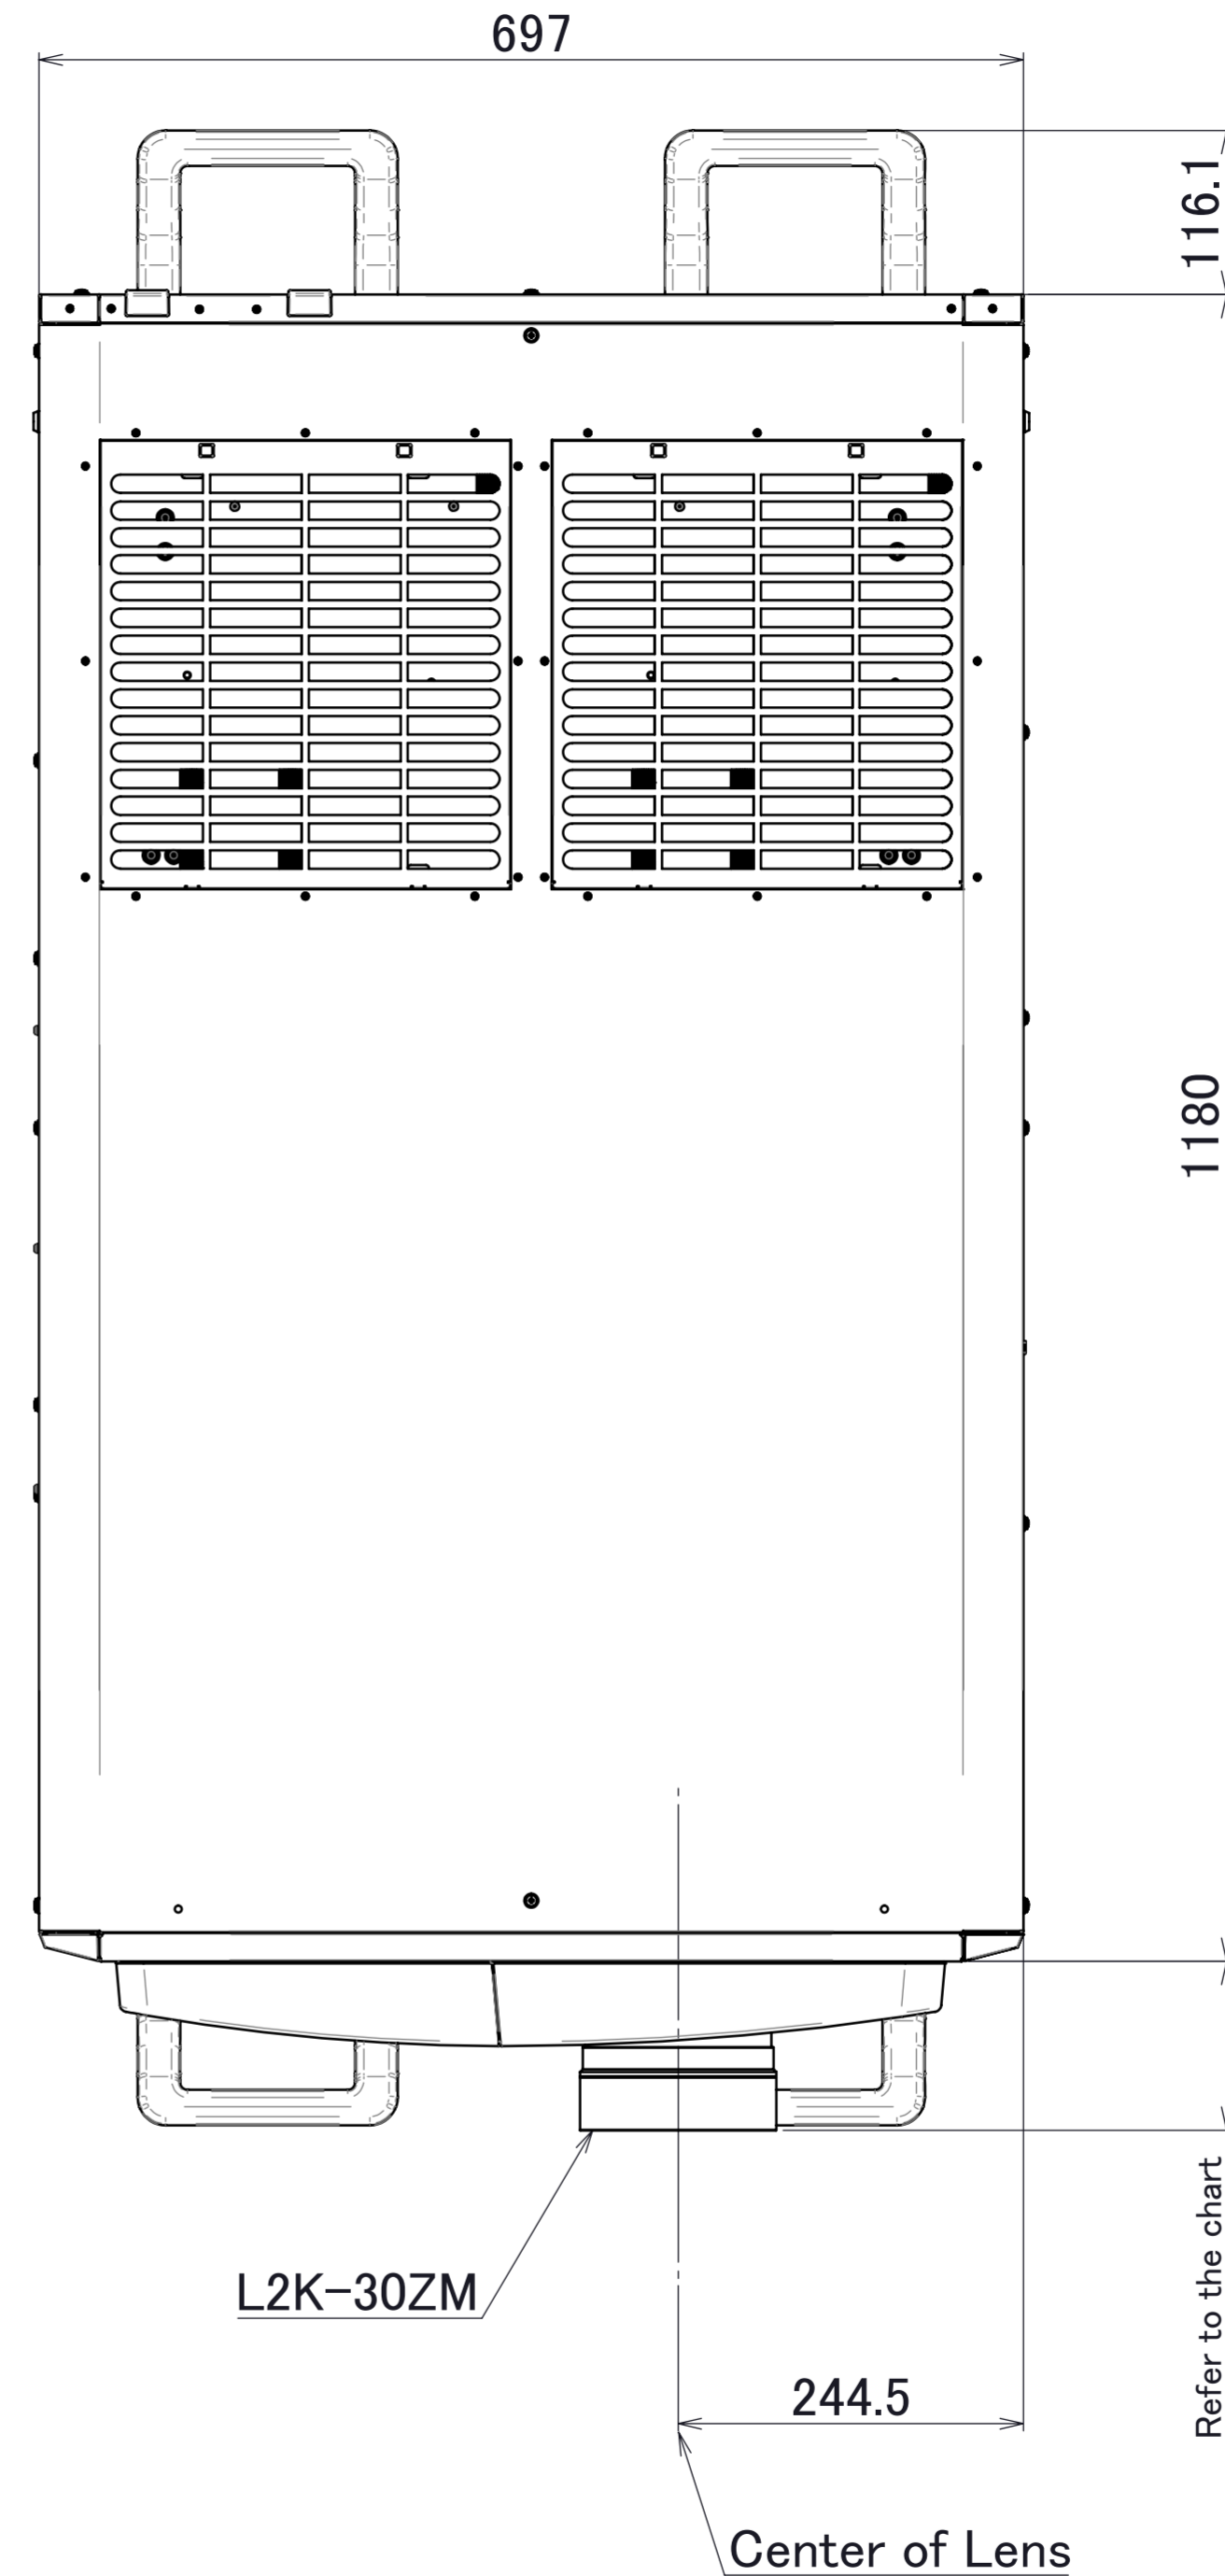

【NP-NC3541L Series / NP-NC2041L Sseries】△<sub>1</sub>△<sub>2</sub>

NP-NC3541L Series / NP-NC2041L Series with Option lens

| LENS       | Protruding value (mm) |       |
|------------|-----------------------|-------|
|            | MAX                   | MIN   |
| L2K-30ZM   | 127.1                 | 118.6 |
| NC-50LS12Z | 208.2                 | 199.7 |
| NC-50LS14Z | 162.8                 | 154.3 |
| NC-50LS16Z | 159.5                 | 151   |
| NC-50LS18Z | 71.2                  | 62.7  |
| NC-50LS21Z | 73.9                  | 65.4  |

| REV | DESCRIPTION |
|-----|-------------|
| 1   | 2017,12,18  |
| 1-1 | 2017,10,10  |
| 2   | 2017,12,19  |

NEC Display Solutions,Ltd.