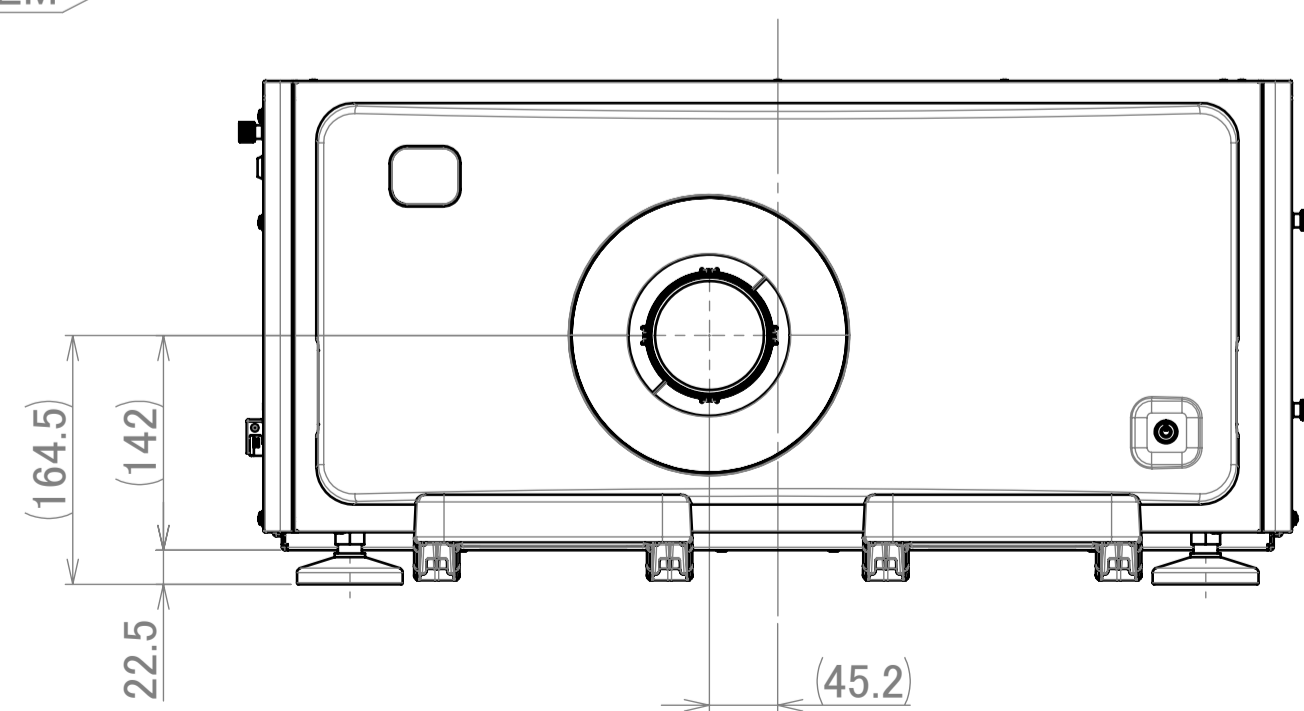

Lens
NP-9LS12ZM

| LENS LOCATION | |
|---------------|-------------|
| LENS | * dimension |
| NP-9LS08ZM1 | 134 |
| NP-9LS12ZM1 | 93.8 |
| NP-9LS13ZM1 | 93.8 |
| NP-9LS16ZM1 | 93.8 |
| NP-9LS20ZM1 | 83.7 |
| NP-9LS40ZM1 | 58.2 |