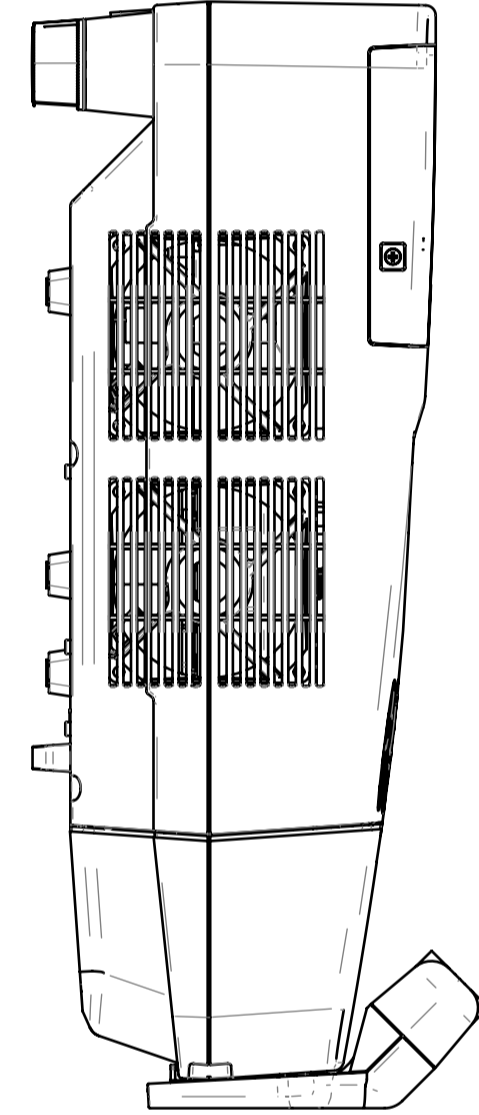

NP-UM351W series with NP04Wi Drawing

Camera_Unit

Holder P

Cover P

REV	DESCRIPTION
1	2015.06.04

NEC Display Solutions.Ltd.