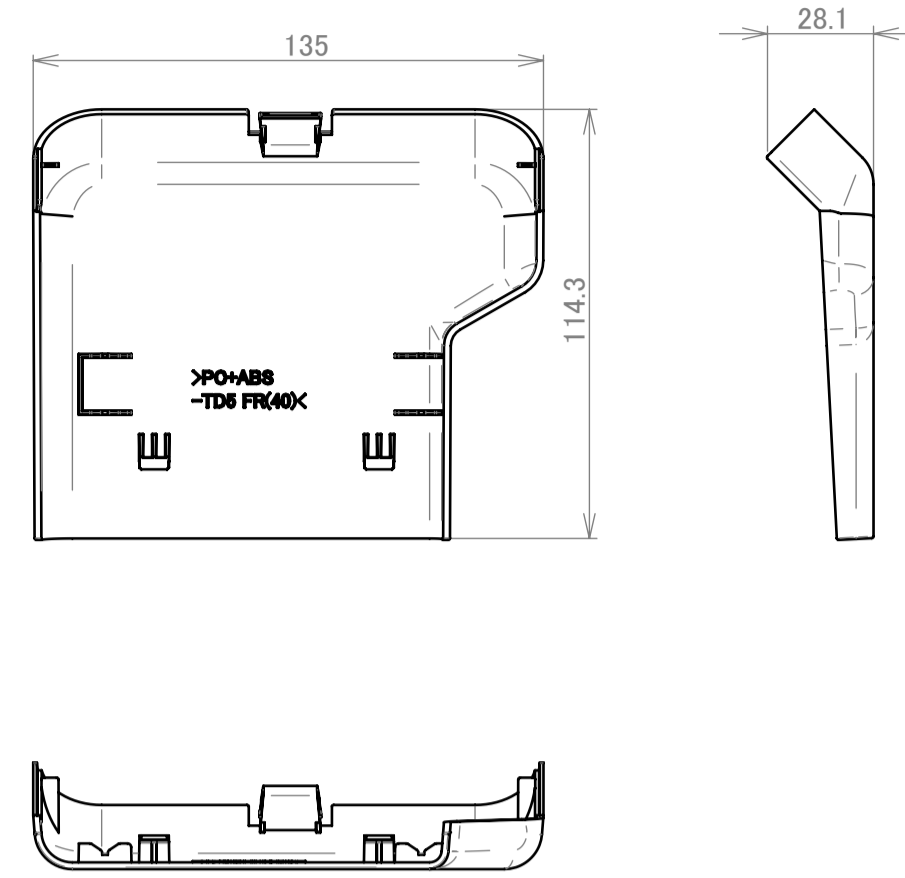

NP-UM351W series with NP04Wi Drawing

Camera_Unit

Holder P

Cover P

REV	DESCRIPTION
1	2015.06.04

NEC Display Solutions.Ltd.