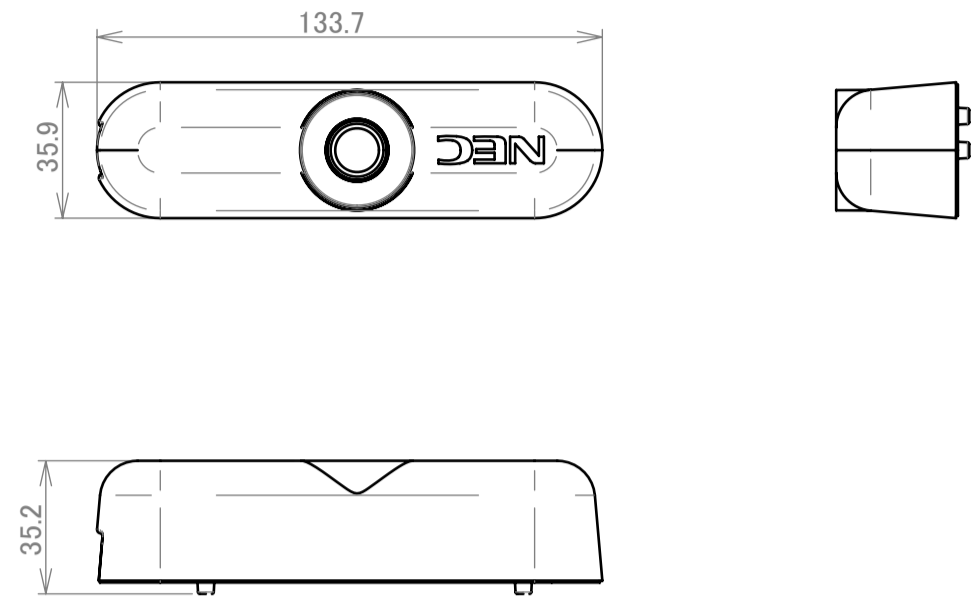

NP-UM351W series with NP04Wi Drawing

Camera_Unit

Holder P

Cover P

REV	DESCRIPTION
1	2015.06.04

NEC Display Solutions.Ltd.