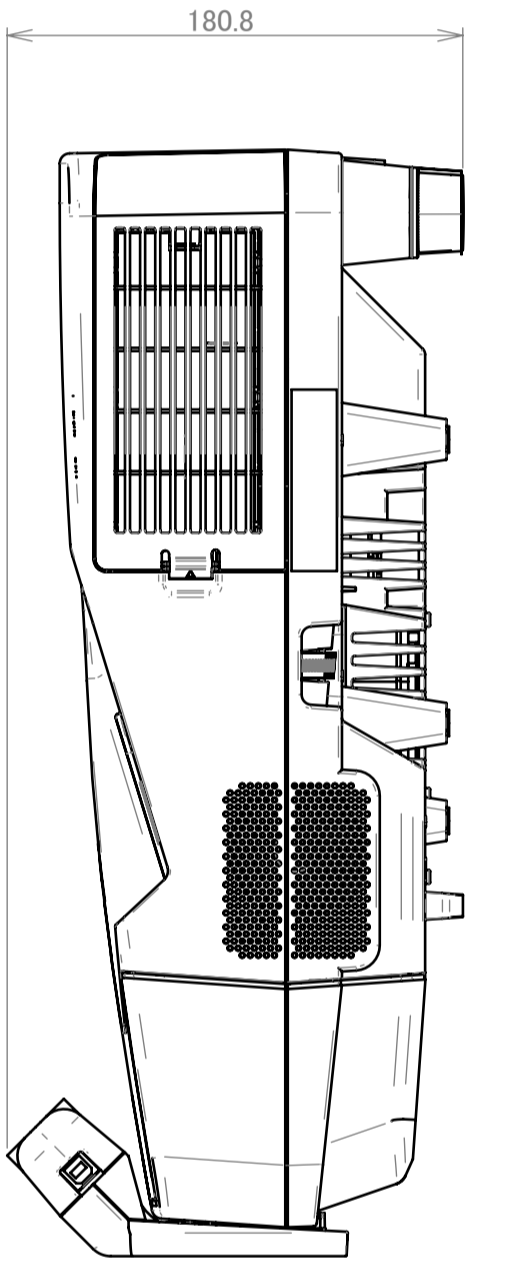

NP-UM351W series with NP04Wi Drawing

Camera_Unit

Holder P

Cover P

REV	DESCRIPTION
1	2015.06.04

NEC Display Solutions.Ltd.