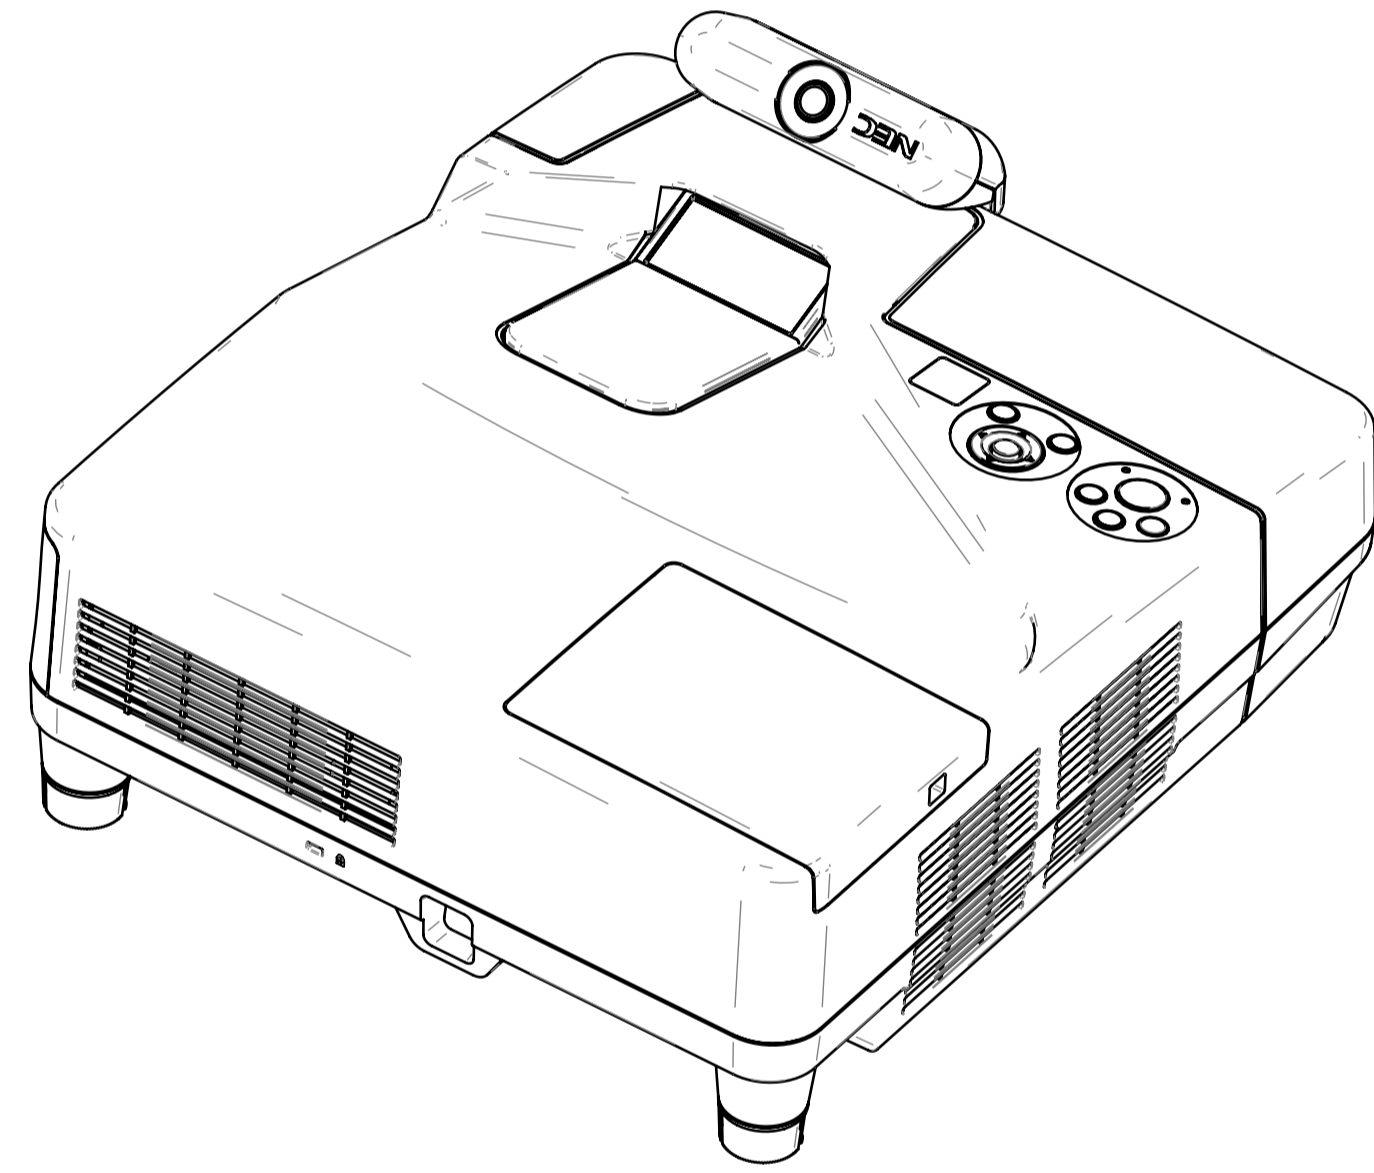

NP-UM351W series with NP04Wi Drawing

Camera_Unit

Holder P

Cover P

REV	DESCRIPTION
1	2015.06.04

NEC Display Solutions.Ltd.