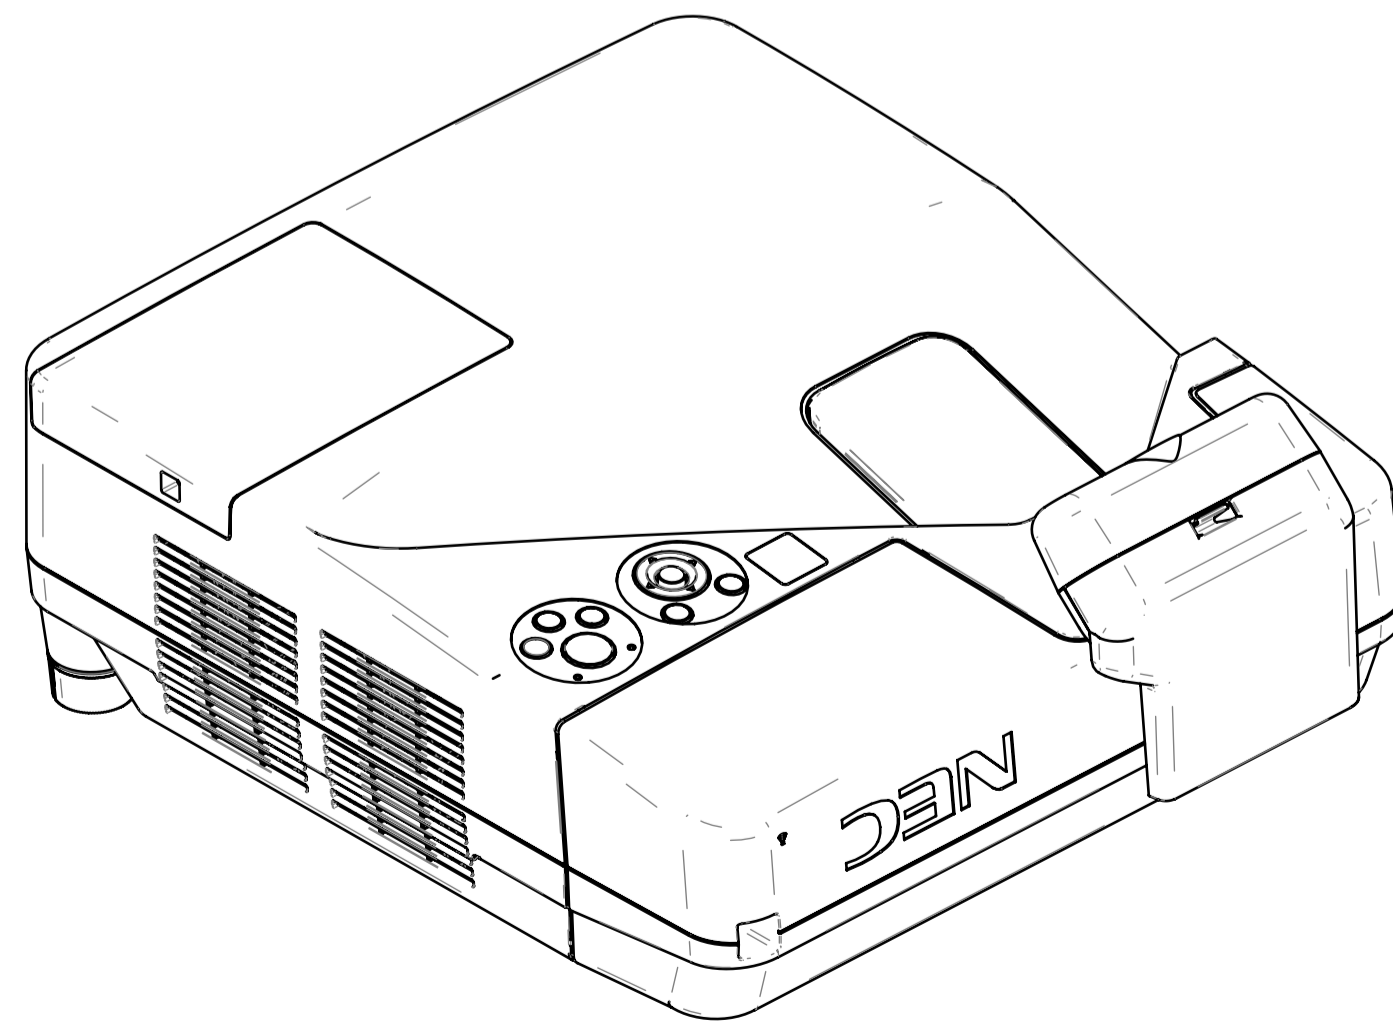

NP-UM351W series with NP04Wi Drawing

Camera_Unit

Holder P

Cover P

REV	DESCRIPTION
1	2015.06.04

NEC Display Solutions.Ltd.