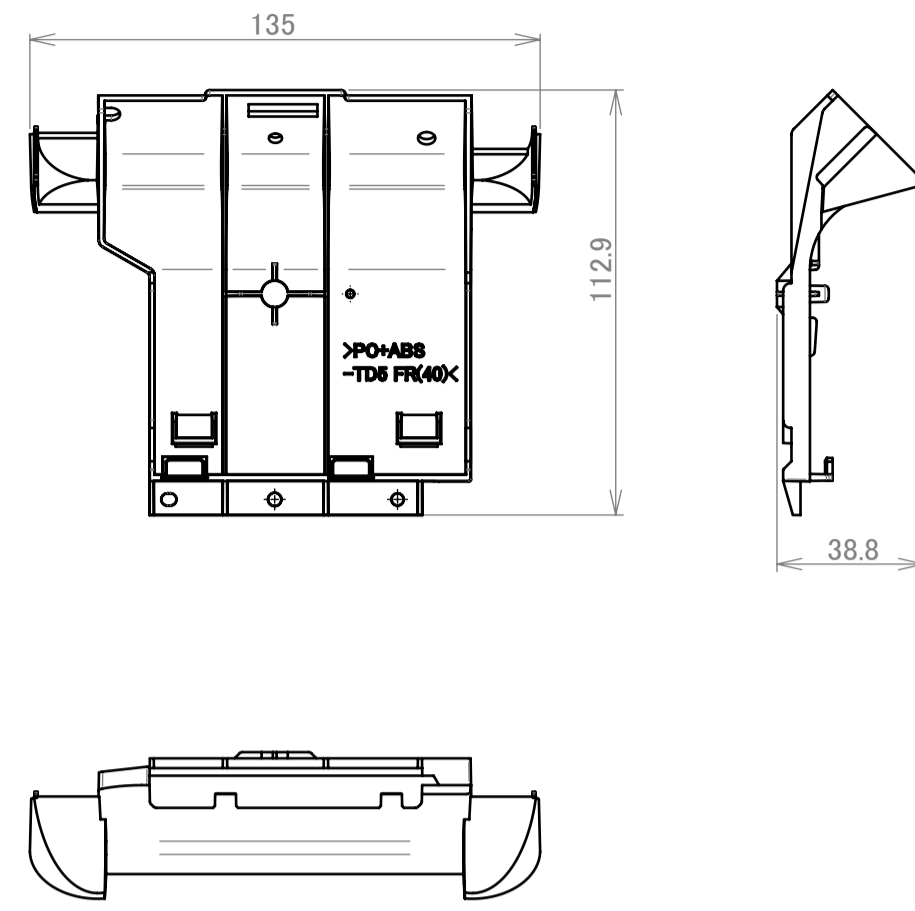

NP-UM351W series with NP04Wi Drawing

Camera_Unit

Holder P

Cover P

REV	DESCRIPTION
1	2015.06.04

NEC Display Solutions.Ltd.