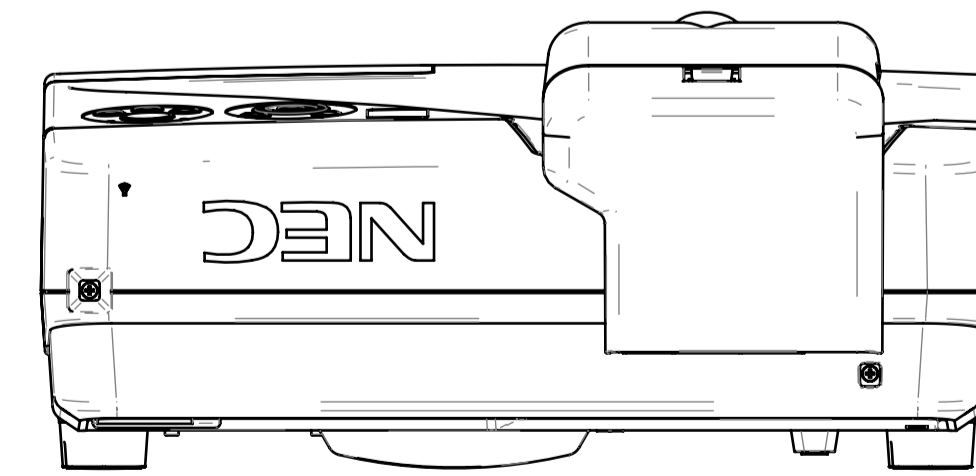

NP-UM351W series with NP04Wi Drawing

Camera_Unit

Holder P

Cover P

REV	DESCRIPTION
1	2015.06.04

NEC Display Solutions.Ltd.