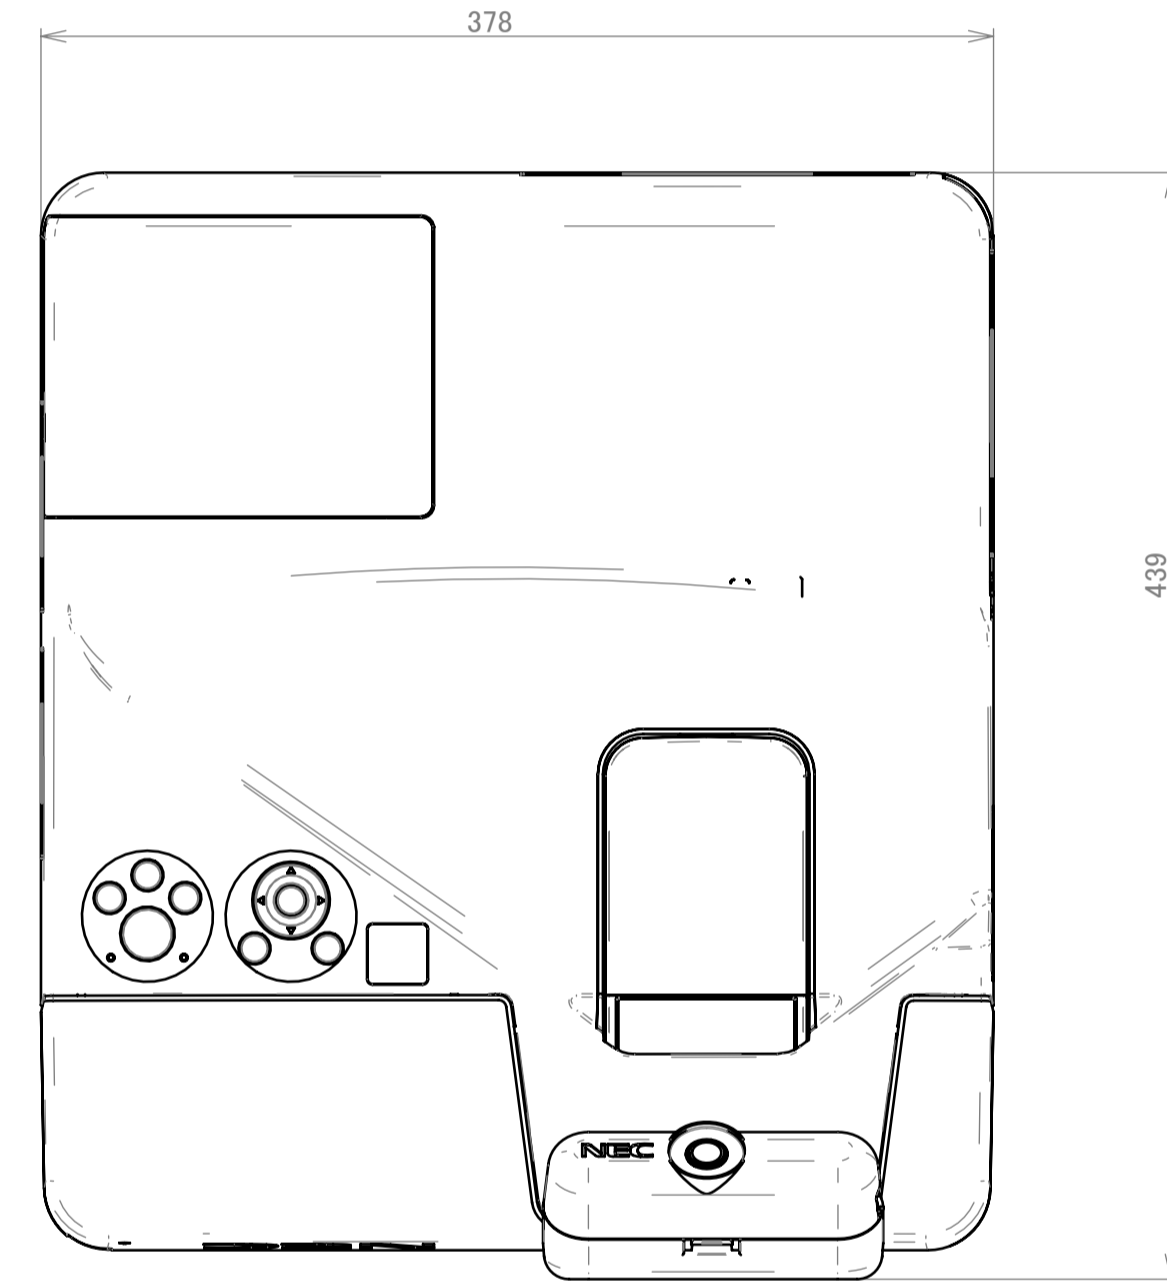

NP-UM351W series with NP04Wi Drawing

Camera_Unit

Holder P

Cover P

REV	DESCRIPTION
1	2015.06.04

NEC Display Solutions.Ltd.