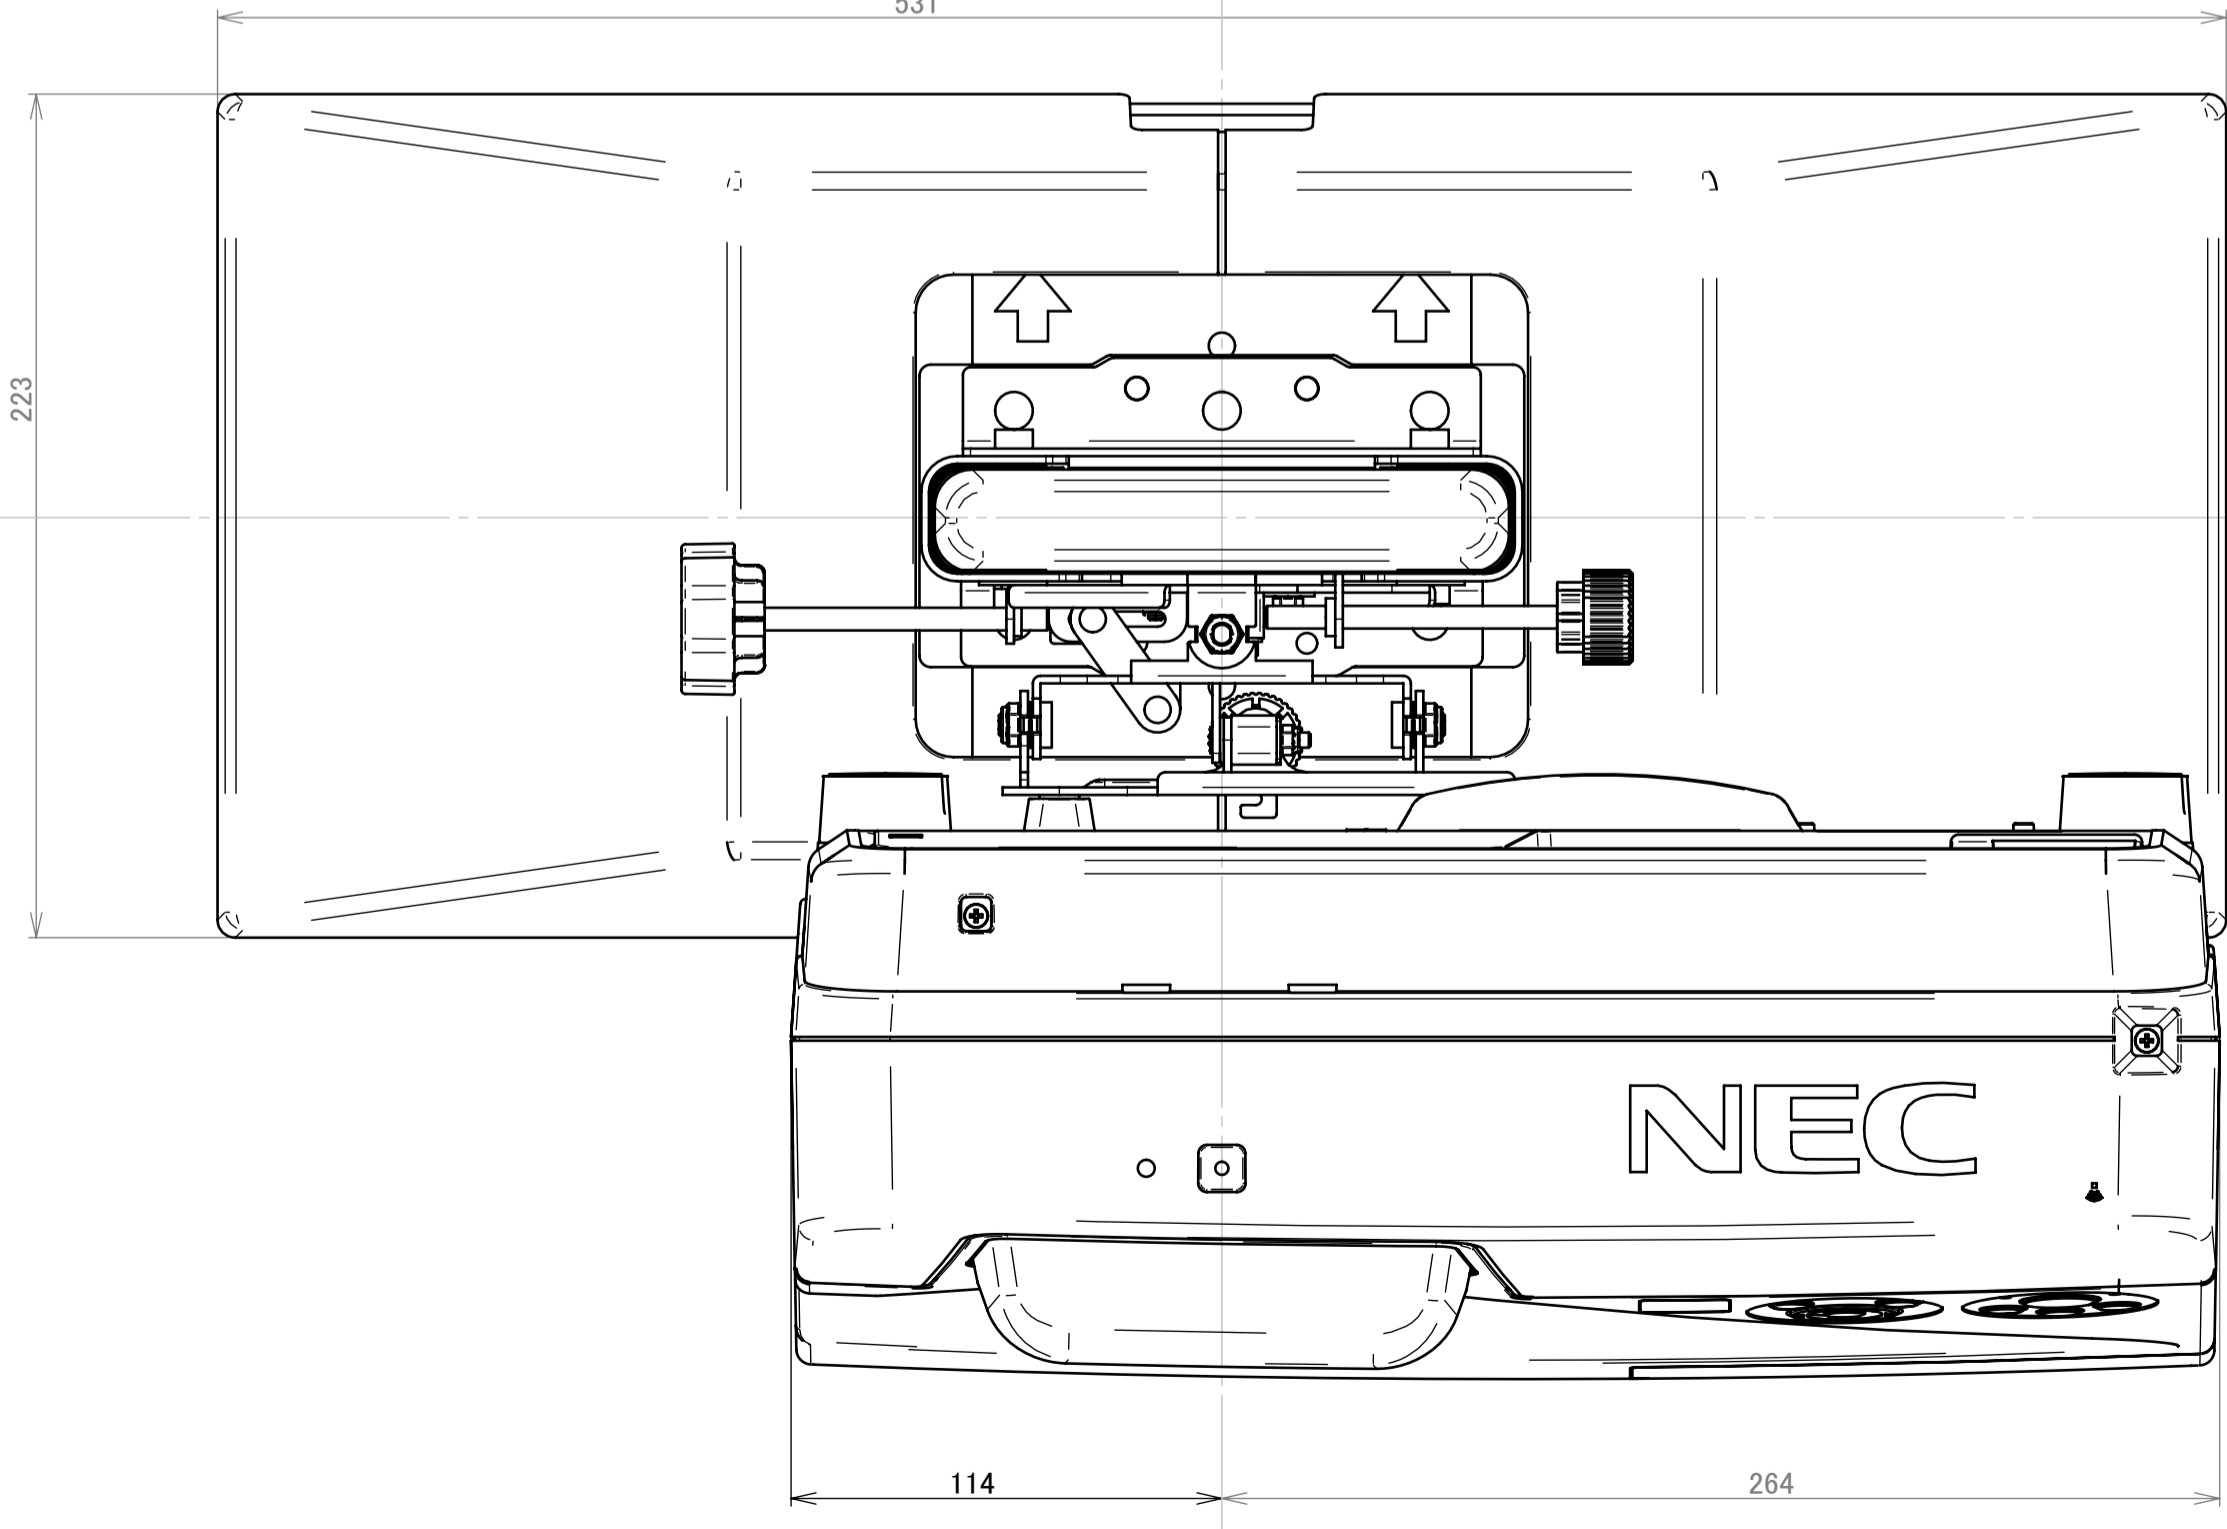

572(MIN) ~ 994(MIN)  
MOTION RANGE : 422mm

(NP04WK) HEIGHT DIRECTION CENTER LINE

96 (MIN) ~ 815(MAX)  
MOTION RANGE : 422mm

NP04WK CENTER LINE

531

NEC

114

264

NP-UM351W series LENS CENTER LINE

REV	DESCRIPTION
1	2015.04.16