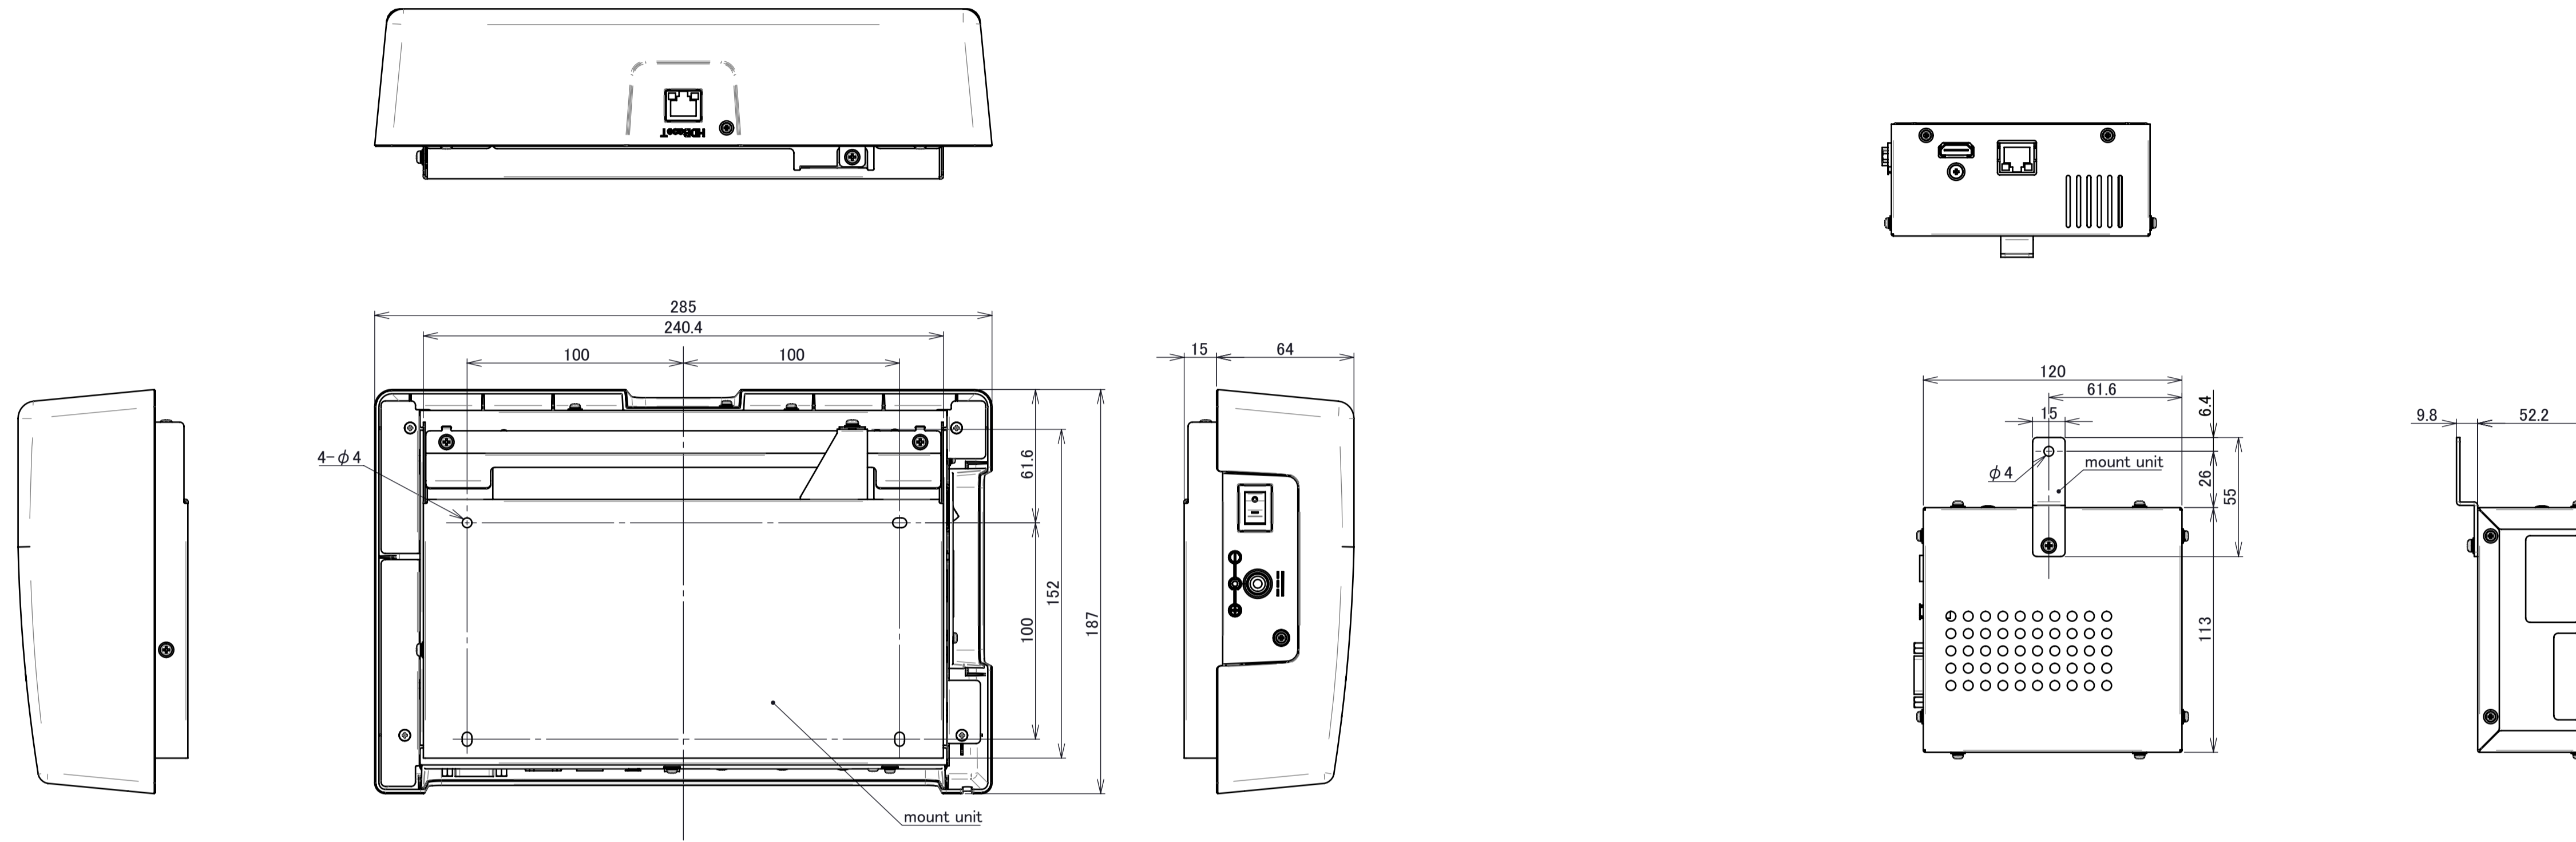

# NP01SW series with mount unit Drawing

Mount unit (for AC adapter)

REV	DESCRIPTION
1	2015.12.04