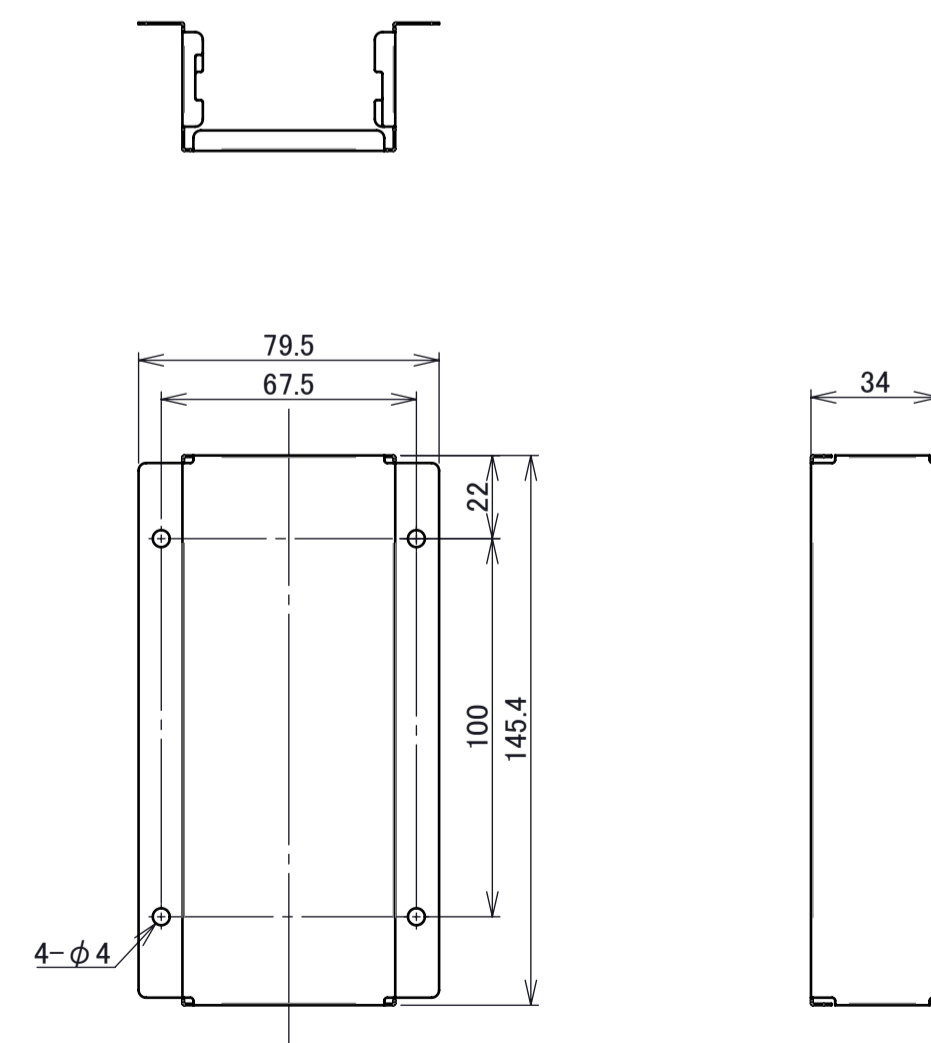

# NP01SW series with mount unit Drawing

Mount unit (for AC adapter)

REV	DESCRIPTION
1	2015.12.04