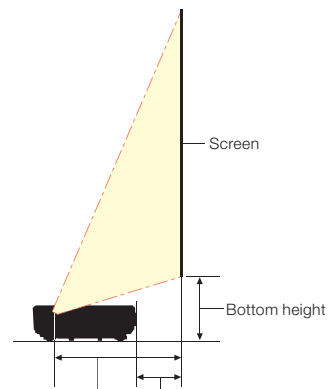

*1: Effective pixels are more than 99.99%.

*2: The average time span for the brightness of the lamp to be reduced by half; does not refer to the warranty period for the lamp.

*3: This is the light output value (ANSI lumens) when the [PICTURE] mode is set to [HIGH-BRIGHT].

If any other mode is selected as the [PICTURE] mode, the light output value may drop slightly.

*4: Compliant with ISO21118-2005

Accessory

Included accessories

Options

Throw distance and screen size

Throwing distance Distance between PJ -screen