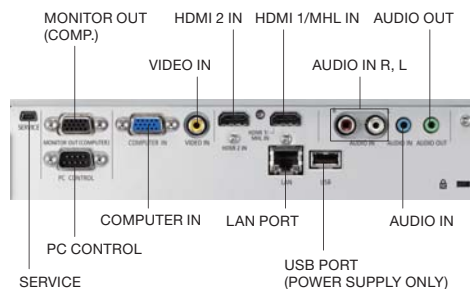

Specifications

		NP-U321H	
Projection System		Single DLP® (0.65")	
Resolution*1		1,920 × 1,080 (Full HD)	
Lens		Manual Focus F= 2.4, f= 3.72 mm	
Light source (Lamp)	Normal ECO mode	220 W	
	ECO mode off	260 W	
Lamp life*2	Normal ECO mode	4,000 H	
	ECO mode off	3,000 H	
Filter life		4,000 H	
Image size		85 to 100 inches	
Light output*3 *4	ECO mode off	3,200 ANSI lumens	
	Normal ECO mode	Approx. 80 % of ECO off	
	ECO mode	Approx. 60 % of ECO off	
Contrast ratio (white/black)*4		10,000 : 1 with lamp control	
Maximum resolution		Up to 1080p (1,920 × 1,080)	
Synchronization range	Horizontal	15 kHz to 100 kHz (RGB: 24 kHz or over)	
	Vertical	50 Hz to 120 Hz (24Hz: Blu-ray 24P)	
Keystone correction		Manual : ± Max 5 degrees	
Input terminals	Computer	Mini D-sub 15 pin x 1	
	Audio	Stereo mini jack x 1	
		Video	RCA x 1
	Audio	(L/R) RCA x 1	
HDMI	HDMI x 2 (HDMI1 supports MHL function)		
Output terminals		Mini D-sub 15 pin x 1 Stereo mini jack x 1	
Wired LAN port		RJ- 45 (10BASE-T / 100BASE-TX) x 1	
Control terminals		D-sub 9 pin x 1	
USB port		Power supply only / +5V 1A x 1 Service x 1	
Built-in speaker		8 W monaural	
Usage environment	Operational temperature	10°C to 35 °C, up to 80 % humidity (no condensation)	
	Storage temperature	-20 °C to 60 °C, up to 90 % humidity (no condensation)	
Power requirement		100 to 240 V AC, 50 Hz / 60 Hz	
Input current		3.5 A to 1.5 A	
Power consumption (100 to 130 V AC / 200 to 240 V AC)	ECO mode off	323 W / 312 W	
	ECO mode	272 W / 264 W	
	Standby (Network)	2.0 W / 2.2 W	
	Standby (Normal)	0.18 W / 0.30 W	
Net dimensions (W x H x D)		382 x 85 x 307 mm (not including protrusions)	
Weight		4.7 kg	
Gross dimensions (W x H x D)		515 x 230 x 491 mm	
Gross weight		8.6 kg	
Accessories		Power cord, remote control, batteries, cable cover, signal cable, CD-ROM (User's manual / Utility software), quick guide, important information, security sticker, attachment plate