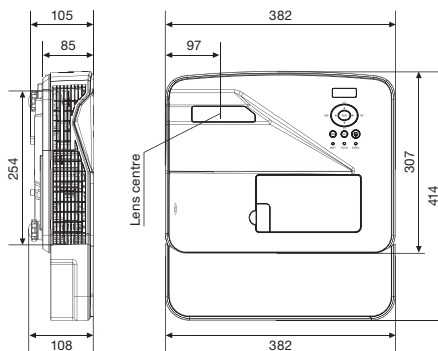

Cabinet Dimensions

Unit: mm