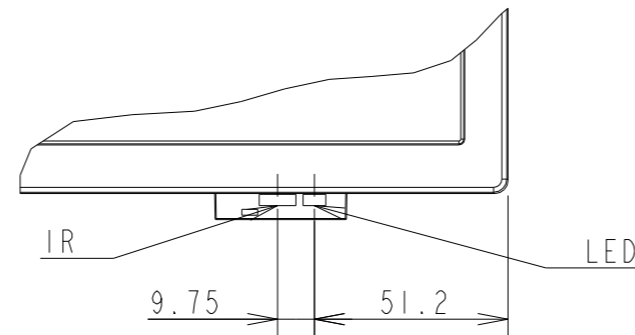

# E438 PD OUTLINE

SECTION A-A  
SCALE 1/1

DETAIL B  
SCALE 1/2

UNIT	mm
MODEL	E438 PD
SCALE	1/10
Sharp NEC Display Solutions 2021/02/26	