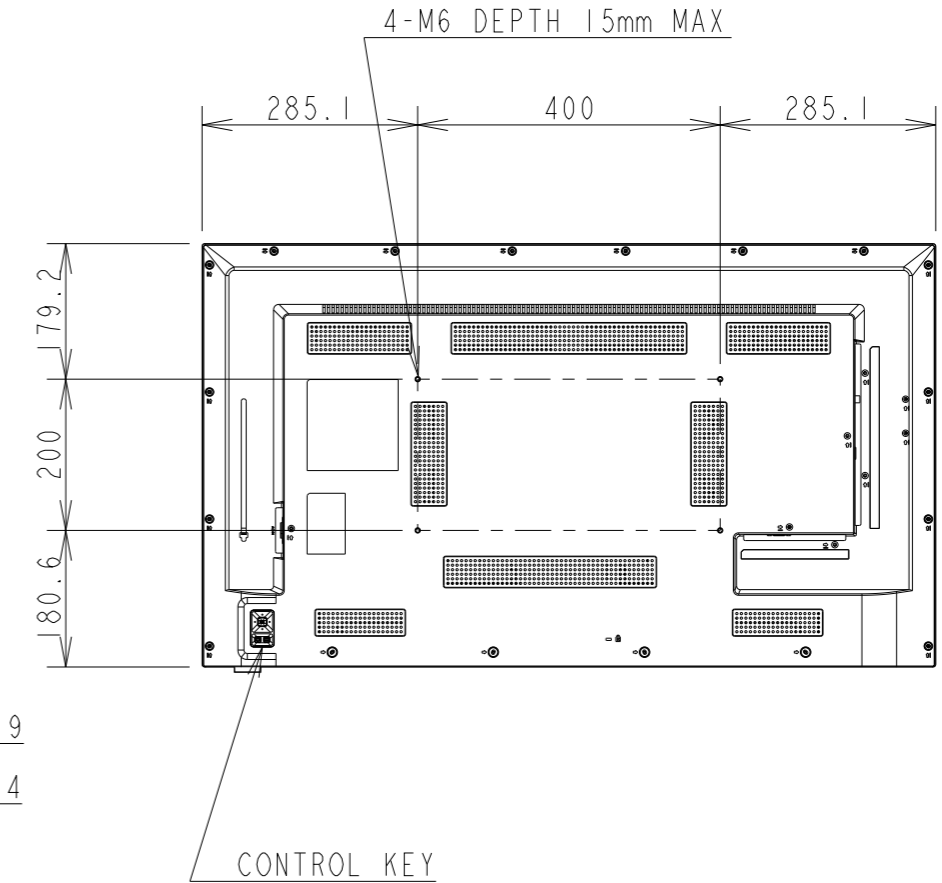

# E438 PD OUTLINE

SECTION A-A  
SCALE 1/1

DETAIL B  
SCALE 1/2

UNIT	mm
MODEL	E438 PD
SCALE	1/10
Sharp NEC Display Solutions 2021/02/26	