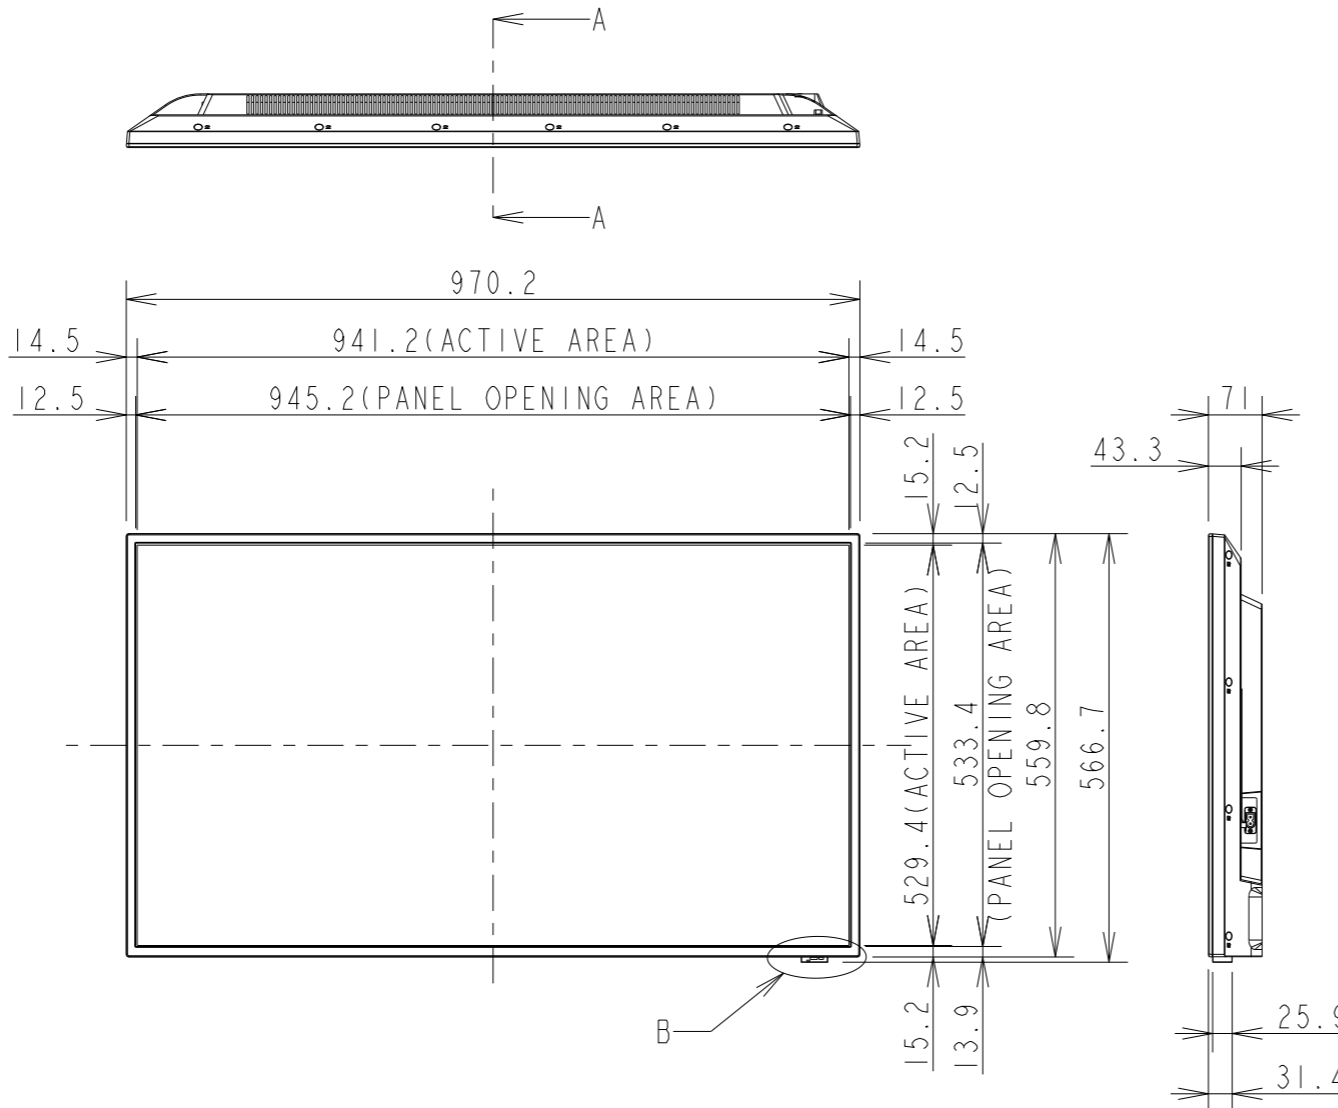

# E438 PD OUTLINE

SECTION A-A  
SCALE 1/1

DETAIL B  
SCALE 1/2

UNIT	mm
MODEL	E438 PD
SCALE	1/10
Sharp NEC Display Solutions 2021/02/26	