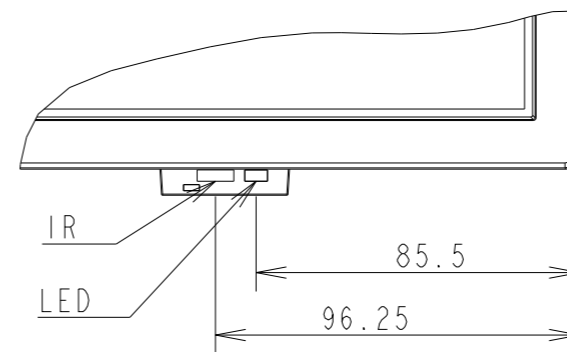

E498 PD OUTLINE

SECTION A-A

DETAIL A
SCALE 1:2

UNIT	mm
MODEL	E498 PD
SCALE	1/10
Sharp NEC Display Solutions 2021/02/26	