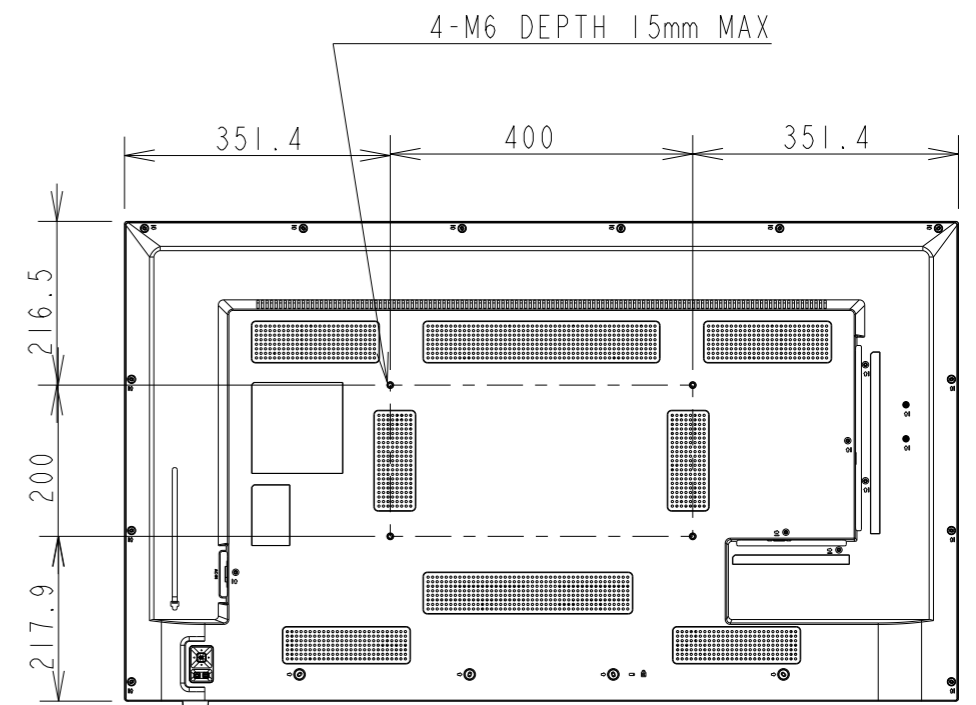

E498 PD OUTLINE

SECTION A-A

DETAIL A
SCALE 1:2

UNIT	mm
MODEL	E498 PD
SCALE	1/10
Sharp NEC Display Solutions 2021/02/26	