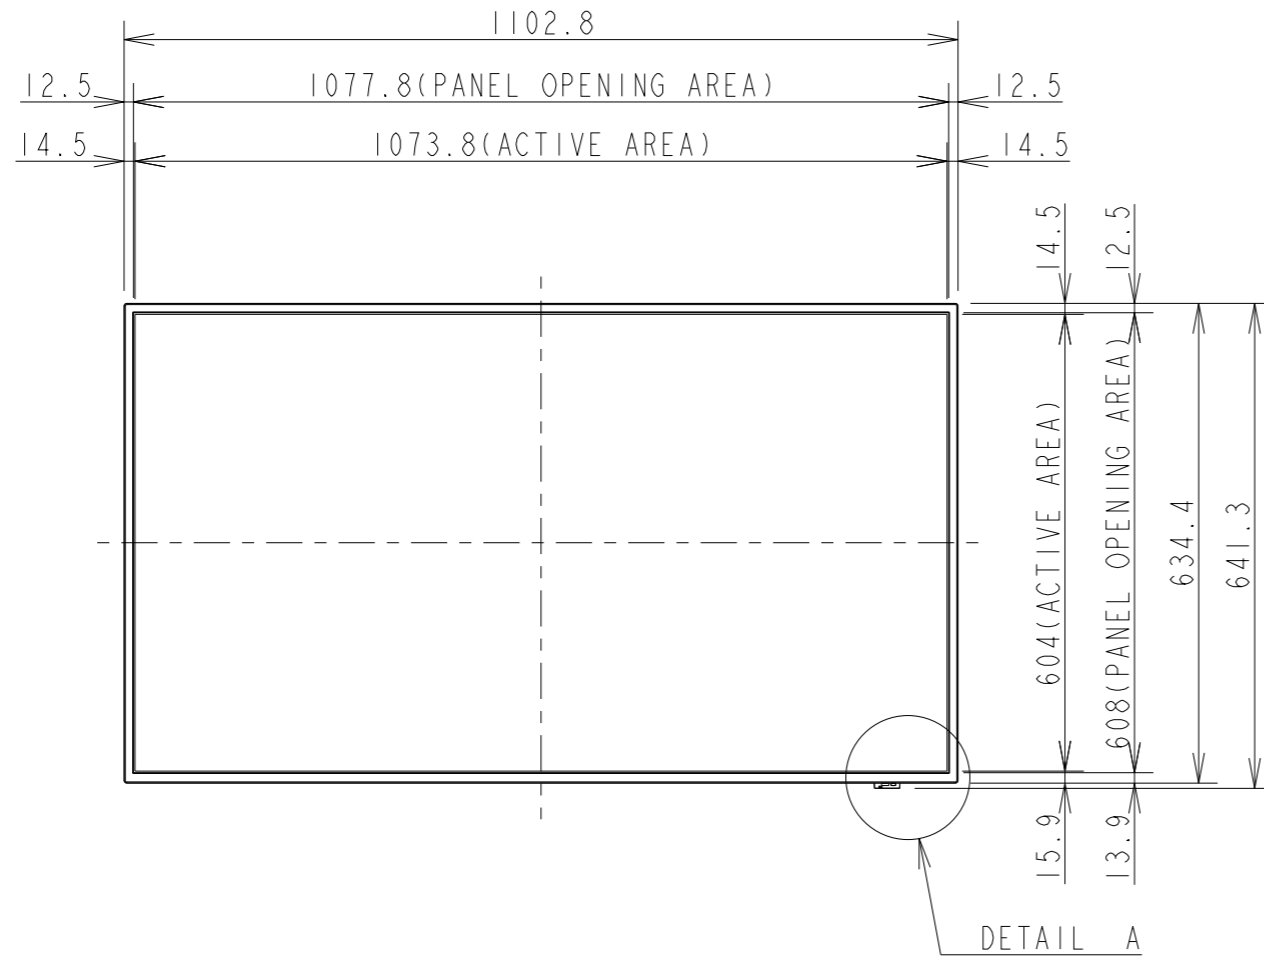

E498 PD OUTLINE

SECTION A-A

DETAIL A
SCALE 1:2

UNIT	mm
MODEL	E498 PD
SCALE	1/10
Sharp NEC Display Solutions 2021/02/26	