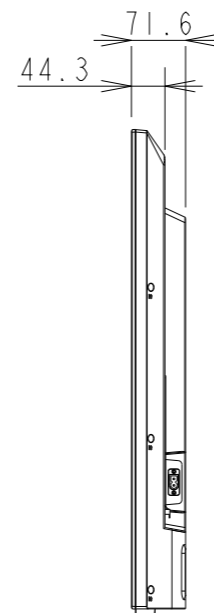

E498 PD OUTLINE

SECTION A-A

DETAIL A
SCALE 1:2

UNIT	mm
MODEL	E498 PD
SCALE	1/10
Sharp NEC Display Solutions 2021/02/26	