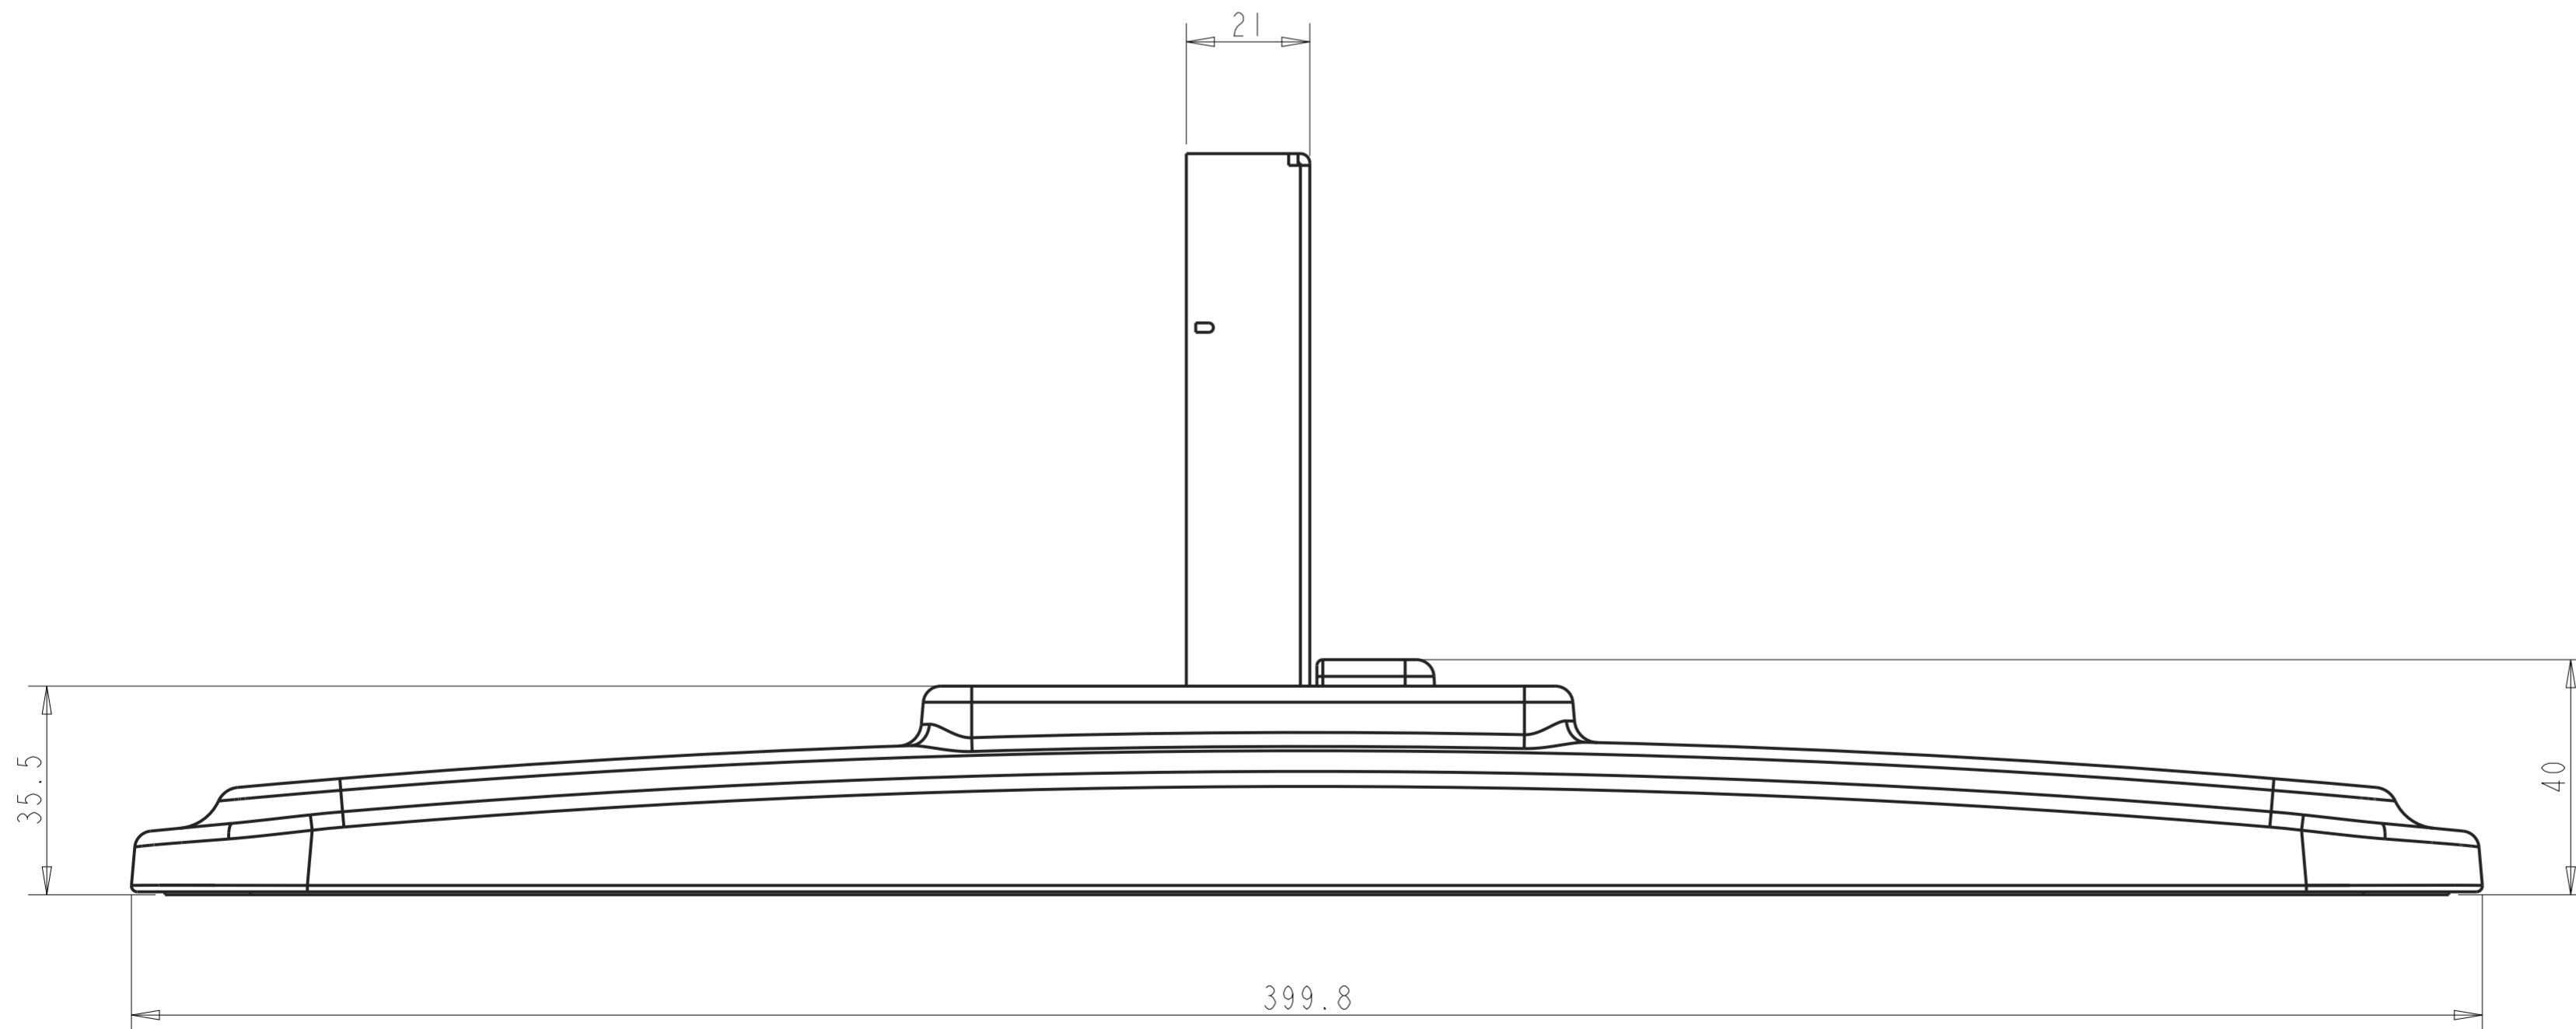

ST-551 Outline

UNIT	mm
SCALE	1/1
MODEL	ST-551
NEC Display Solutions 2019/06/18	