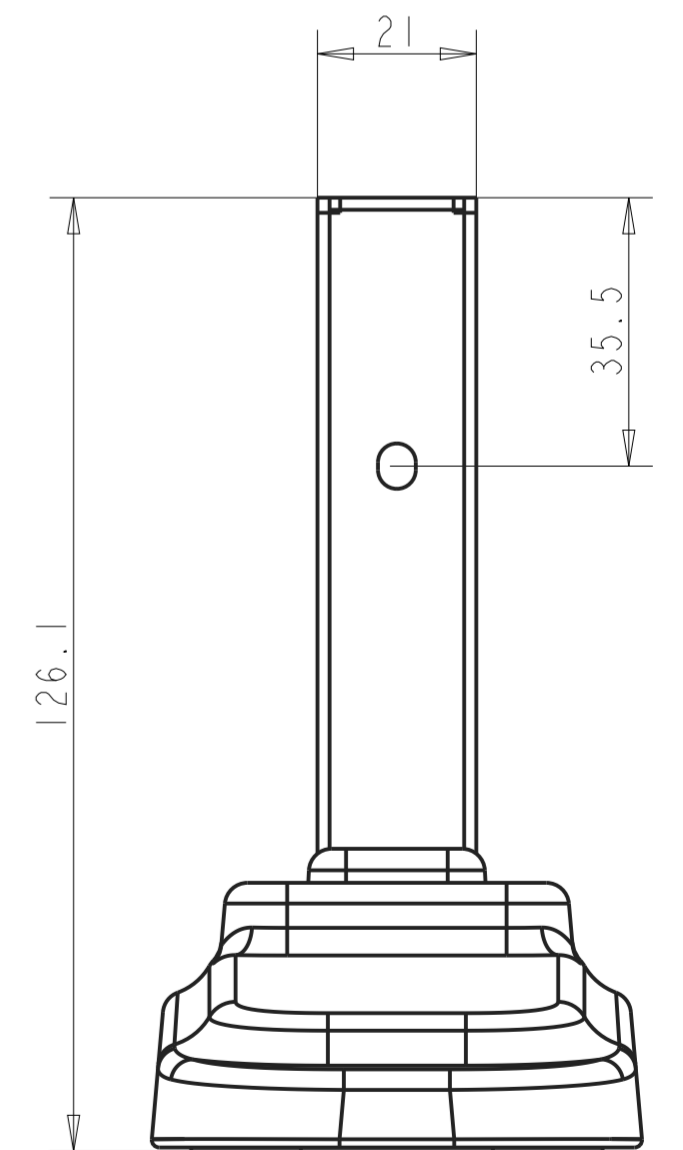

ST-551 Outline

UNIT	mm
SCALE	1/1
MODEL	ST-551
NEC Display Solutions 2019/06/18	