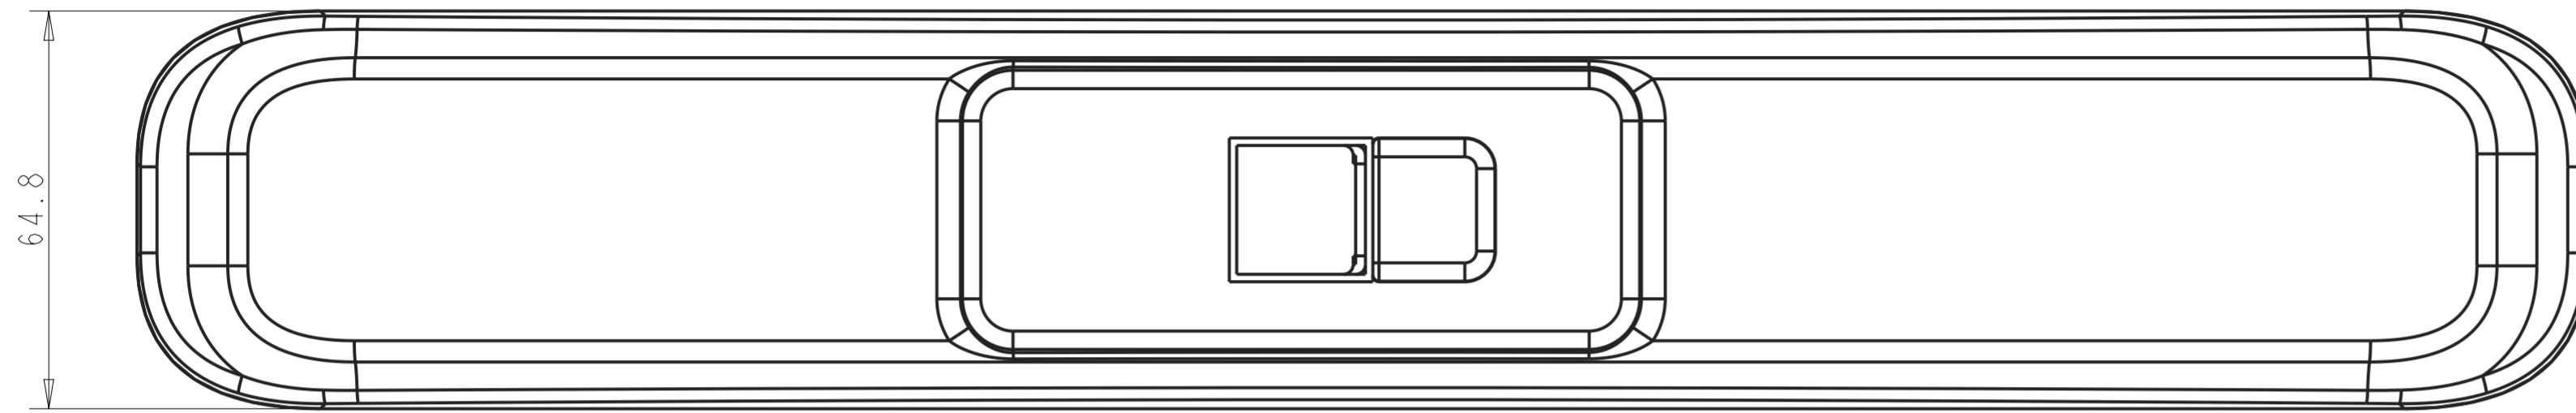

ST-551 Outline

UNIT	mm
SCALE	1/1
MODEL	ST-551
NEC Display Solutions 2019/06/18	