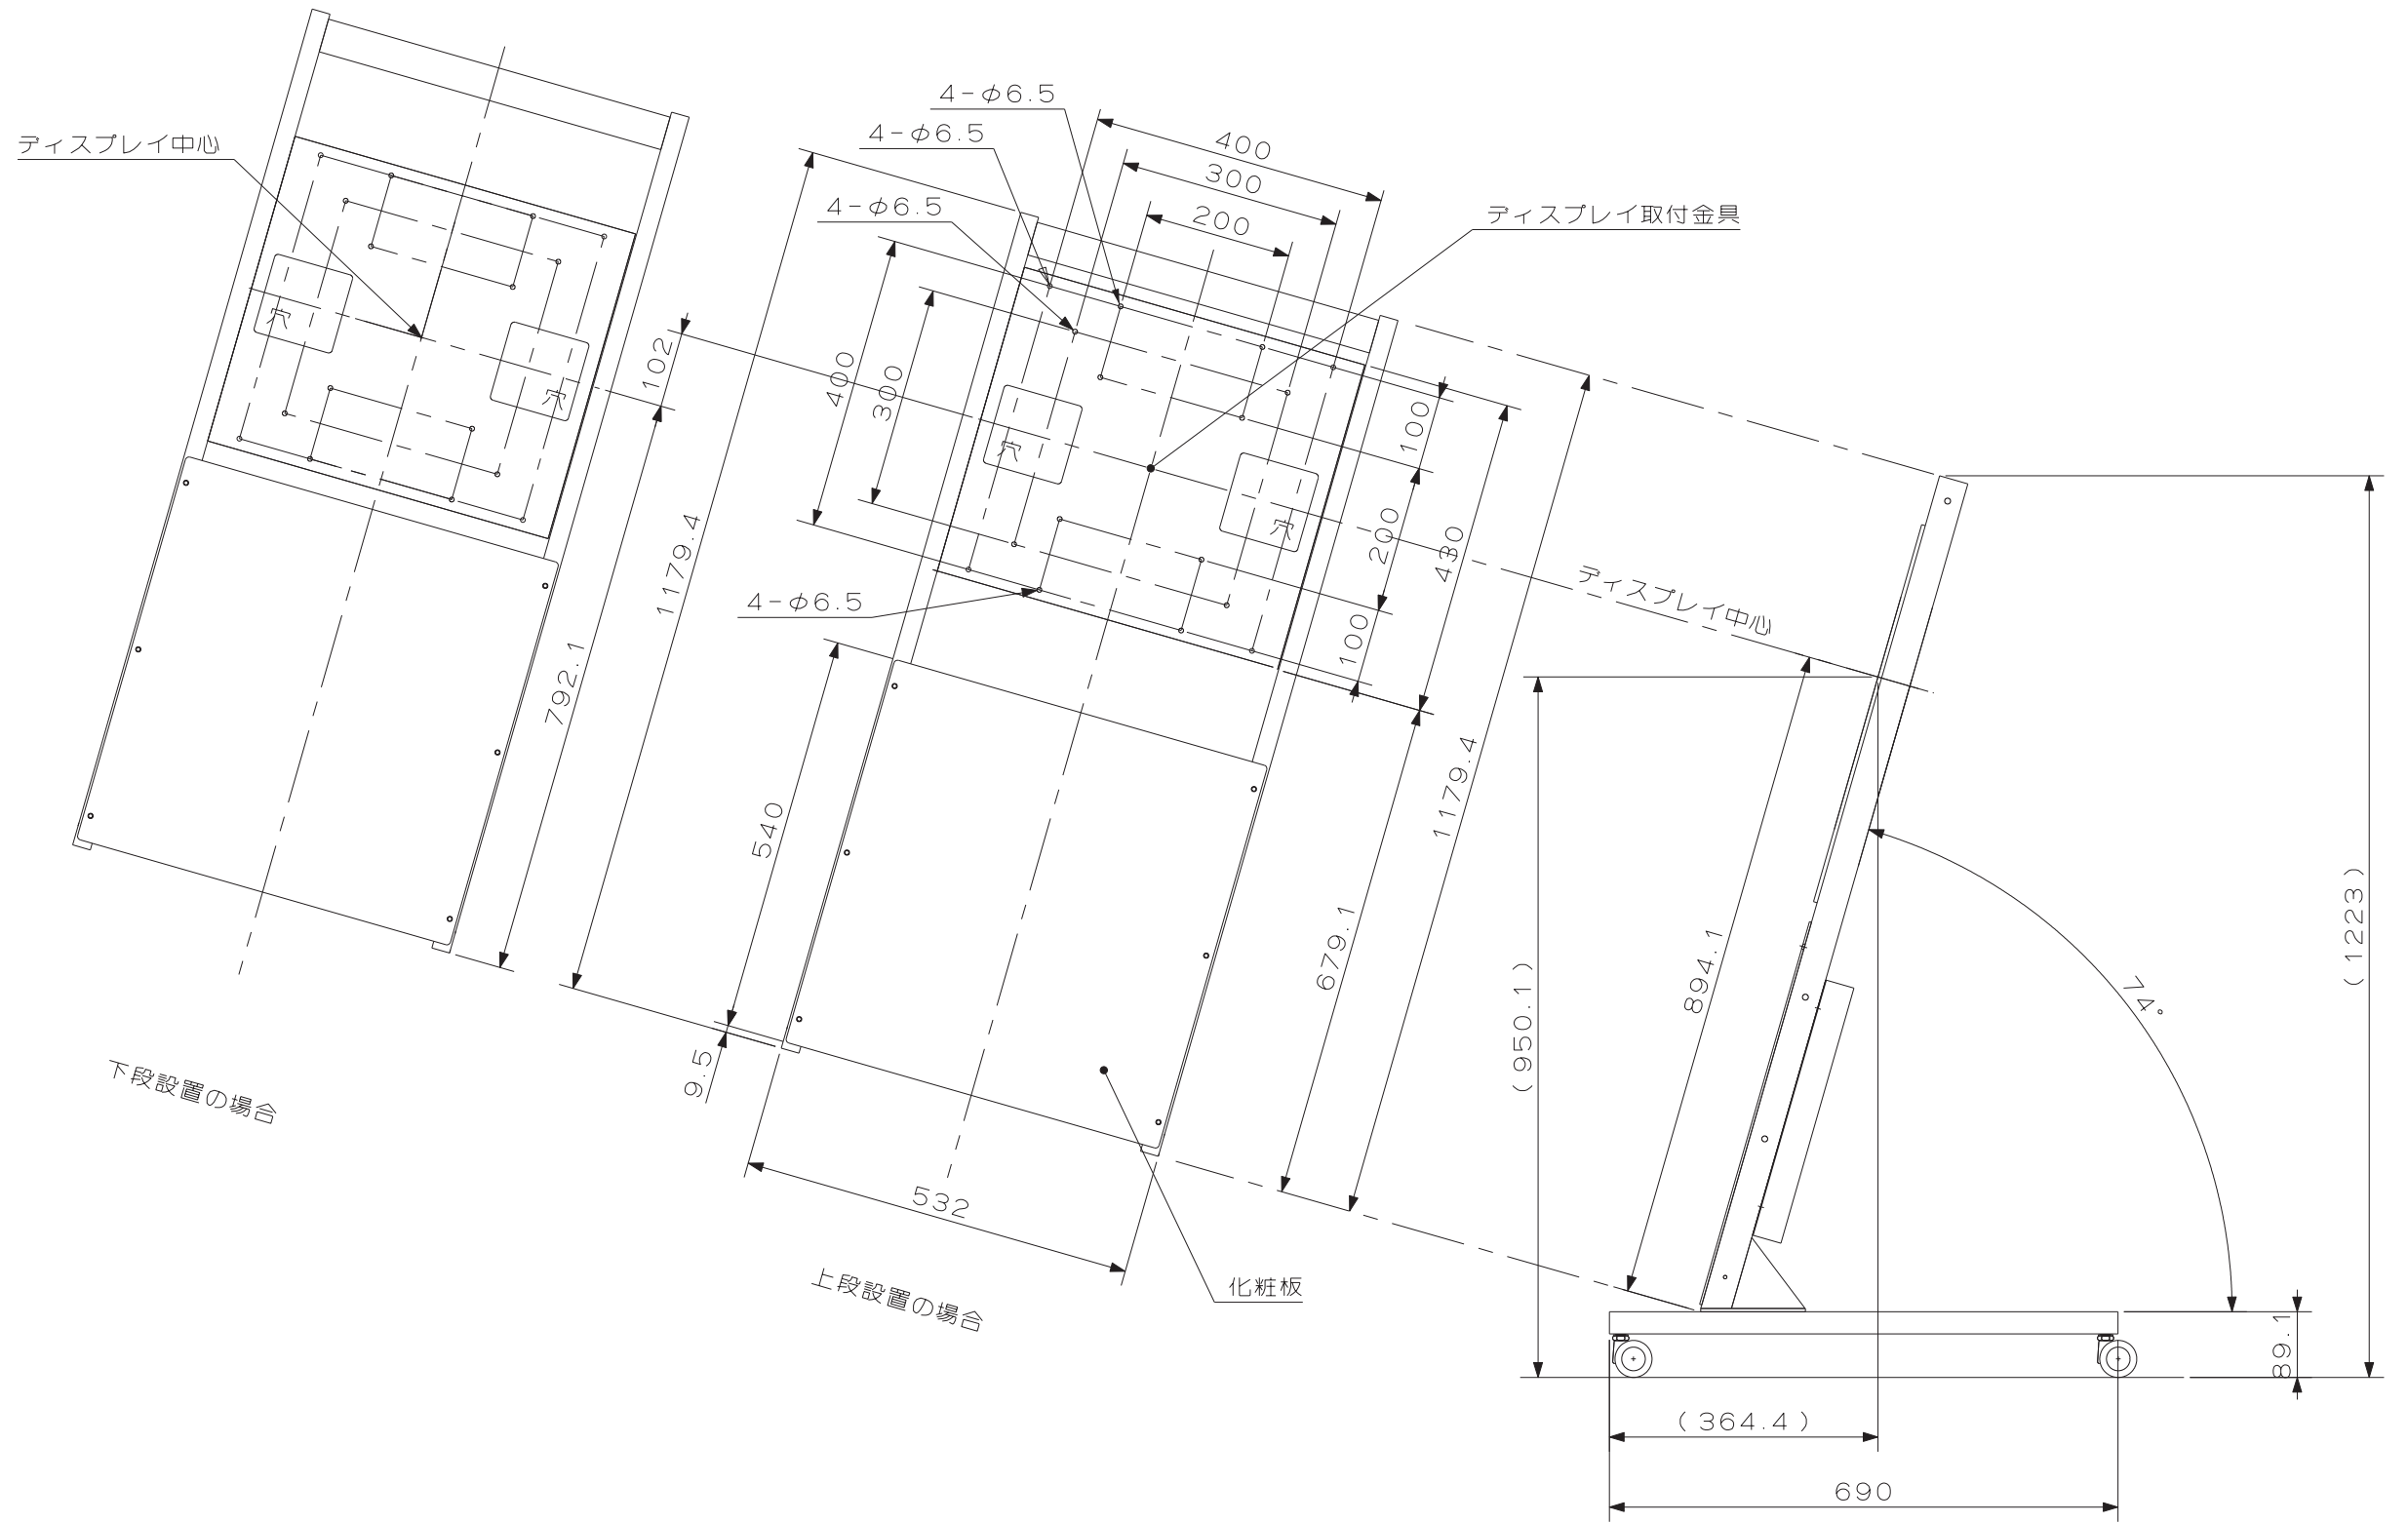

ST-CS20-B

UNIT	mm
MODEL	ST-CS20-B
SCALE	1:10
Sharp NEC Display Solutions 2021/04/15	