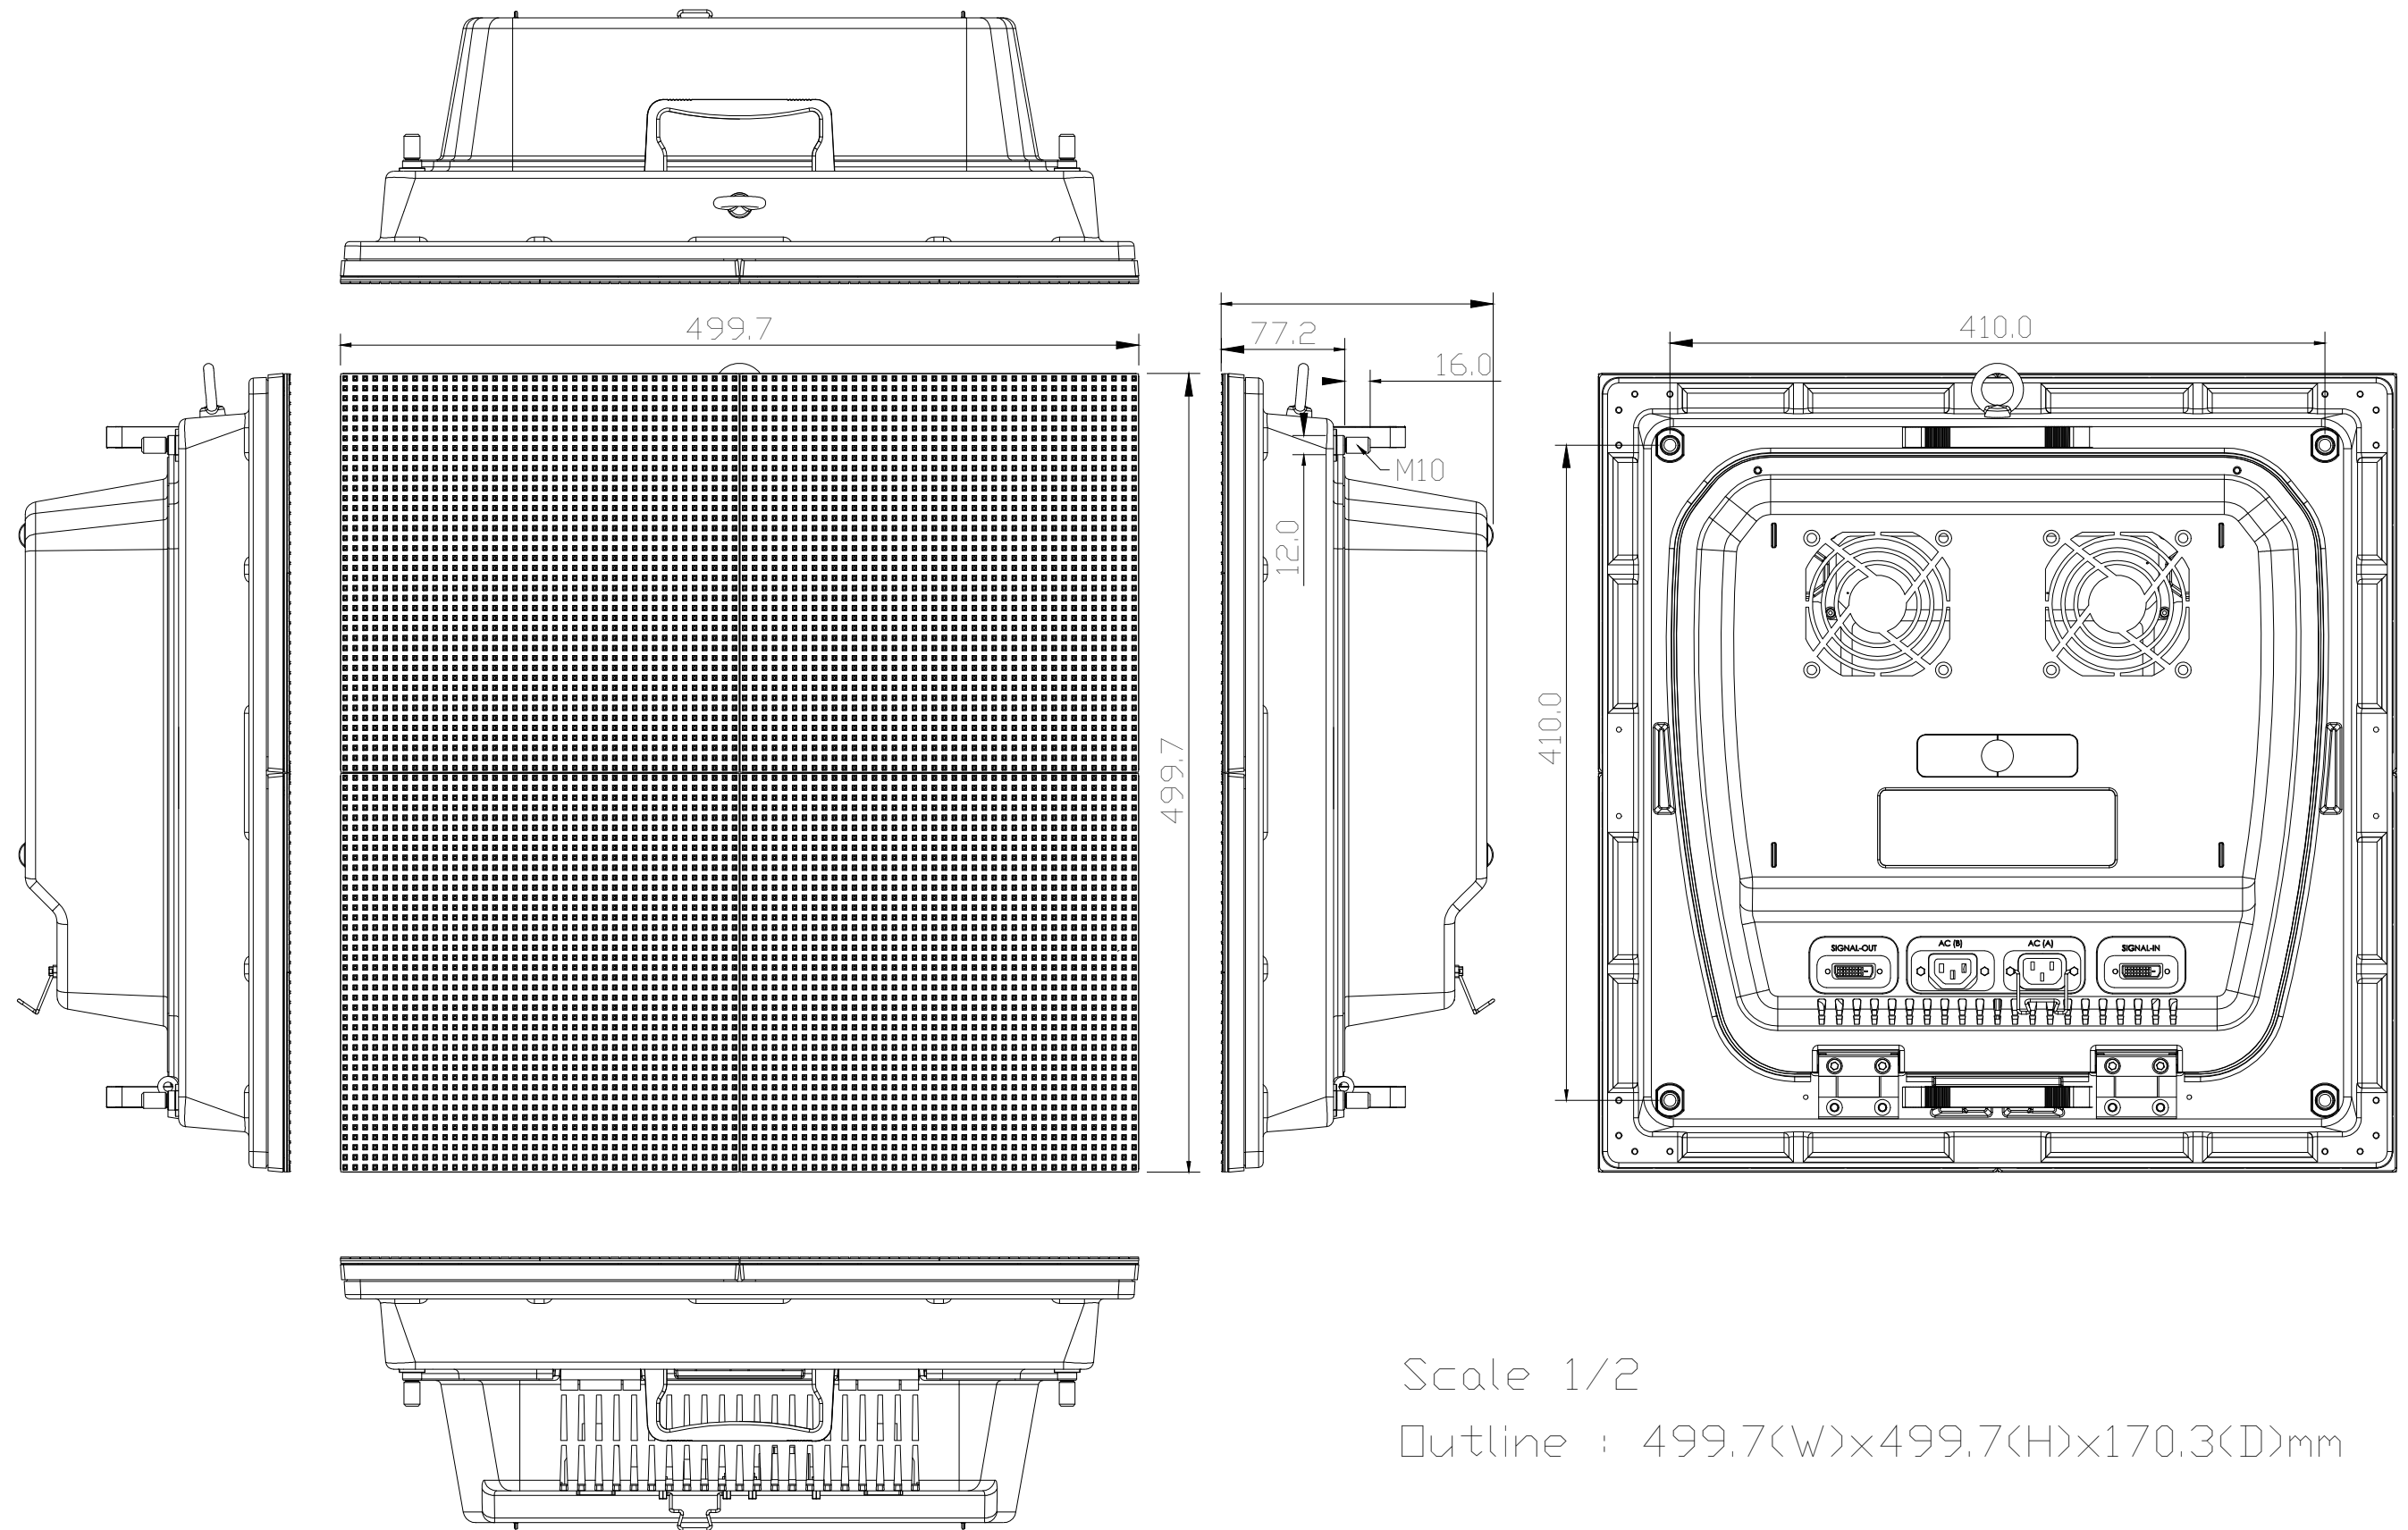

# LCD-06AF1V

Scale 1/2

Outline : 499.7(W)x499.7(H)x170.3(D)mm