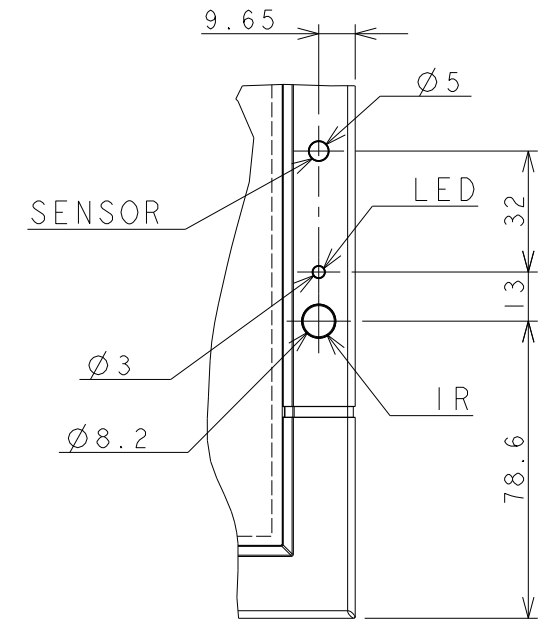

SECTION A-A  
SCALE 1/2

DETAIL B  
SCALE 1/2

The center of gravity

CONTROL KEY  
4-M6 DEPTH 12 MAX