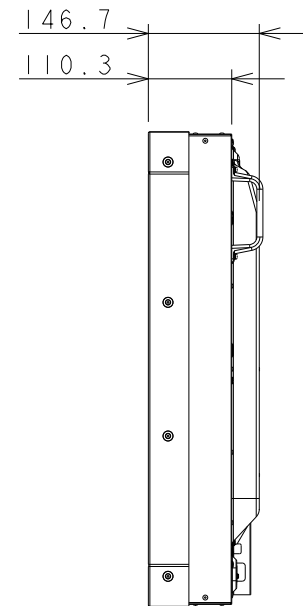

SECTION A-A  
SCALE 1/2

DETAIL B  
SCALE 1/2

The center of gravity

CONTROL KEY  
4-M6 DEPTH 12 MAX