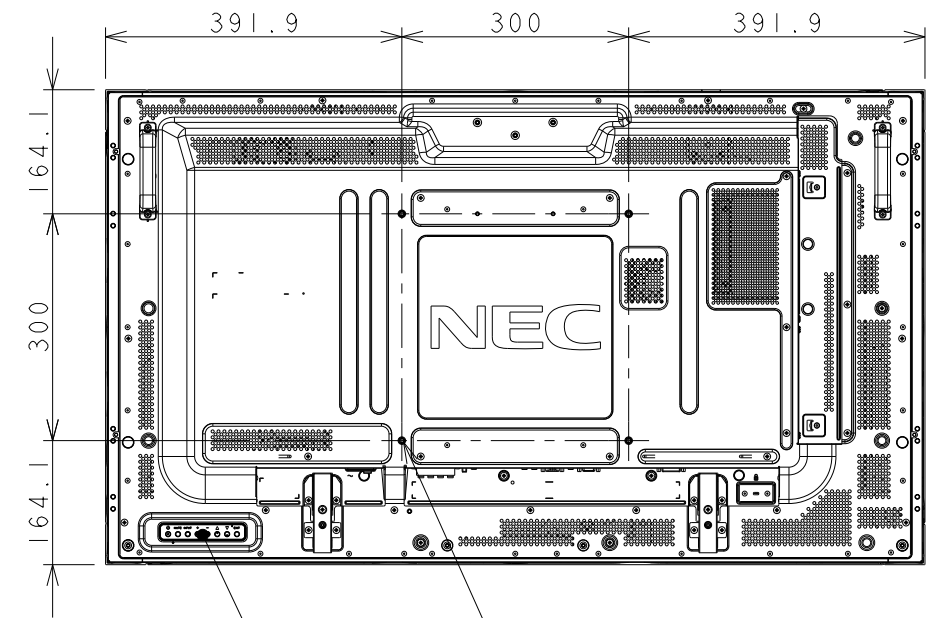

SECTION A-A  
SCALE 1/2

DETAIL B  
SCALE 1/2

The center of gravity

CONTROL KEY  
4-M6 DEPTH 12 MAX