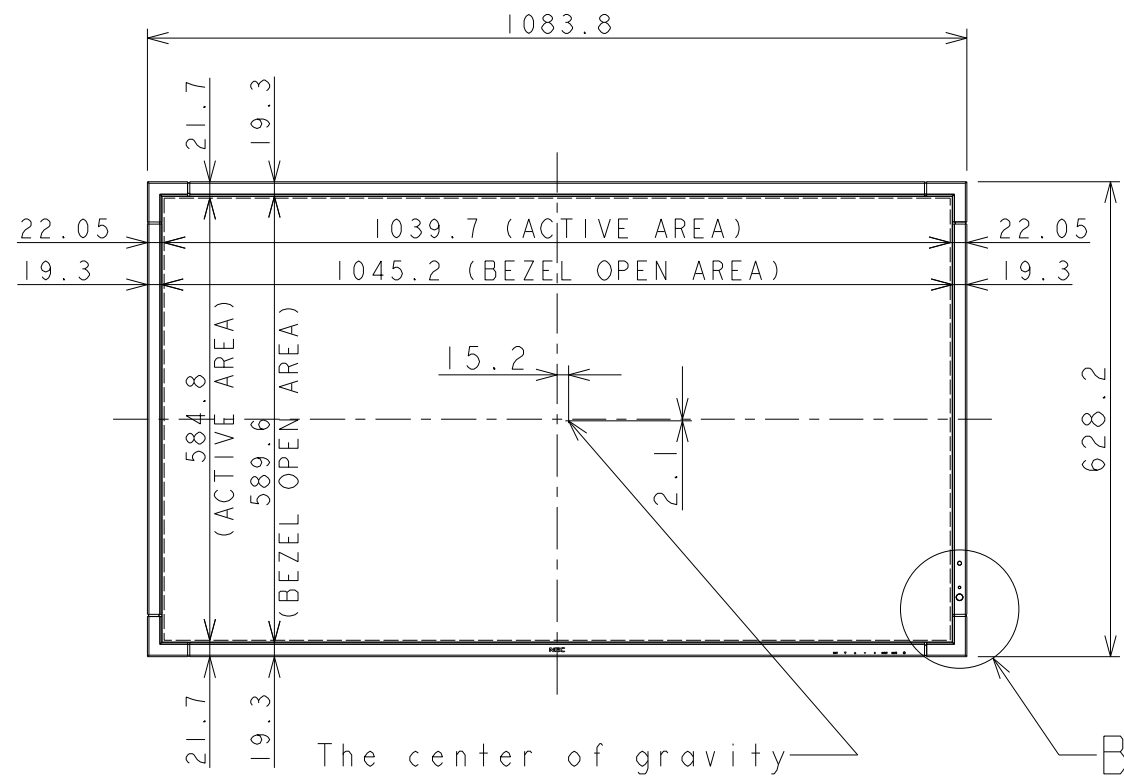

SECTION A-A  
SCALE 1/2

DETAIL B  
SCALE 1/2

The center of gravity

CONTROL KEY  
4-M6 DEPTH 12 MAX