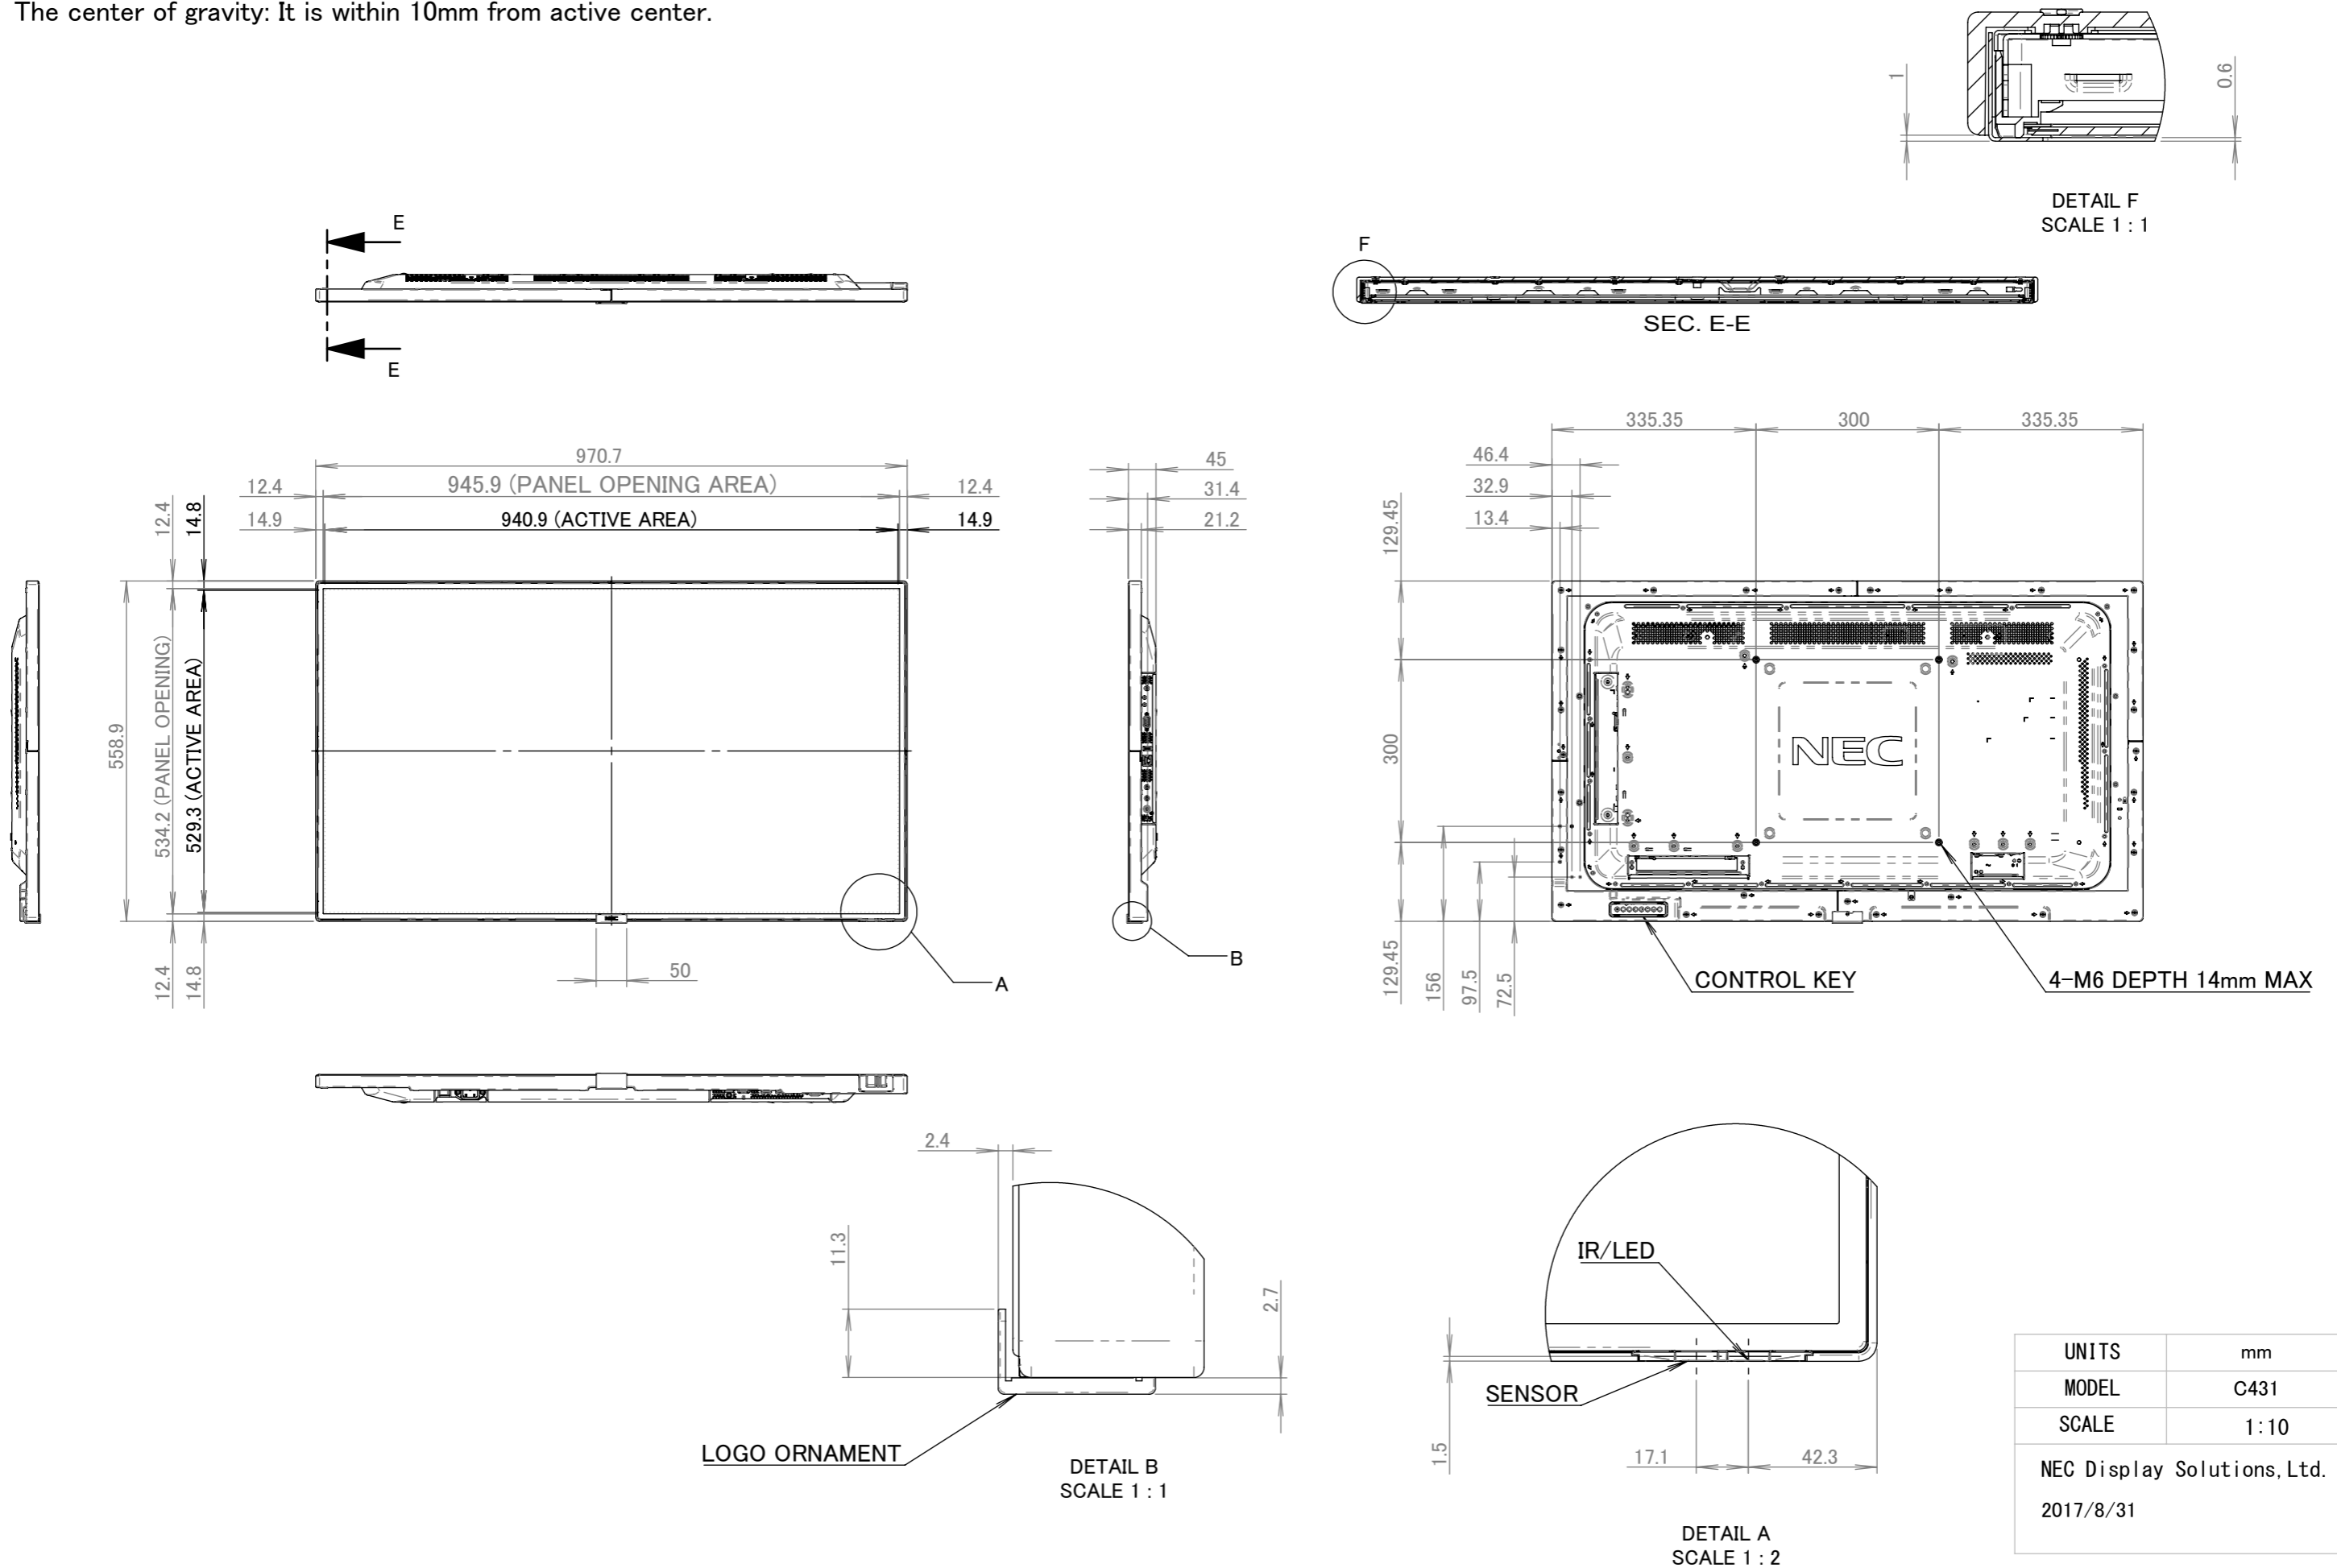

C431 OUTLINE

The center of gravity: It is within 10mm from active center.

UNITS	mm
MODEL	C431
SCALE	1 : 10
NEC Display Solutions, Ltd.	
2017/8/31	