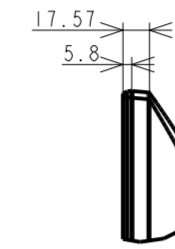

The center of gravity : It is within 10mm from active center.

SECTION V0-V0  
SCALE 1:1

Detail A  
SCALE 1:5

Detail B  
SCALE 1:5

UNIT: mm  
Scale: 1:10  
Model: E437Q without stand  
NEC Display Solutions  
2018/10/25