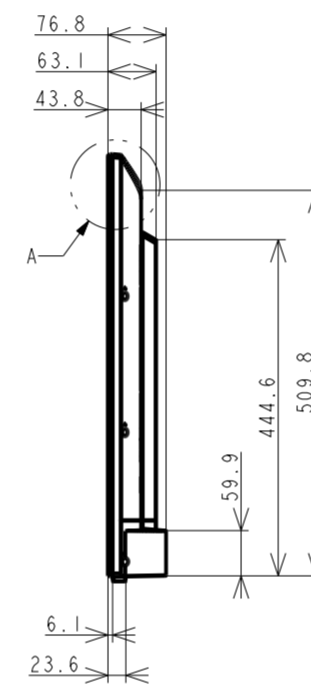

The center of gravity : It is within 10mm from active center.

SECTION V0-V0  
SCALE 1:1

Detail A  
SCALE 1:5

Detail B  
SCALE 1:5

UNIT: mm  
Scale: 1:10  
Model: E437Q without stand  
NEC Display Solutions  
2018/10/25