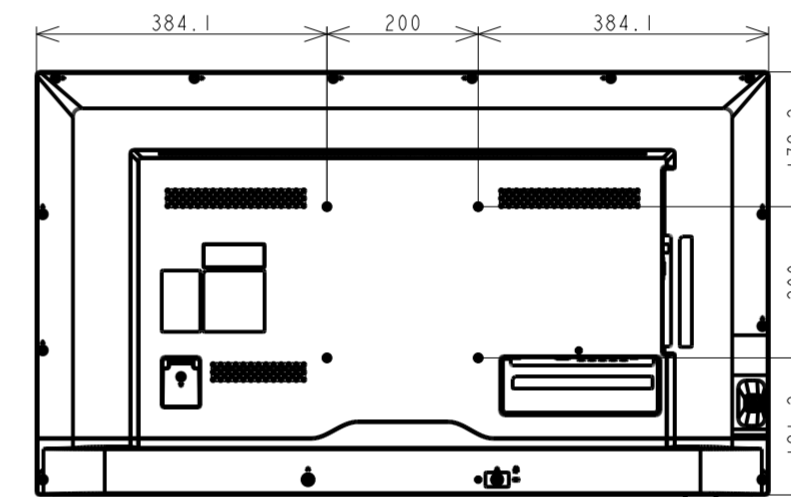

The center of gravity : It is within 10mm from active center.

SECTION V0-V0  
SCALE 1:1

Detail A  
SCALE 1:5

Detail B  
SCALE 1:5

UNIT: mm  
Scale: 1:10  
Model: E437Q without stand  
NEC Display Solutions  
2018/10/25