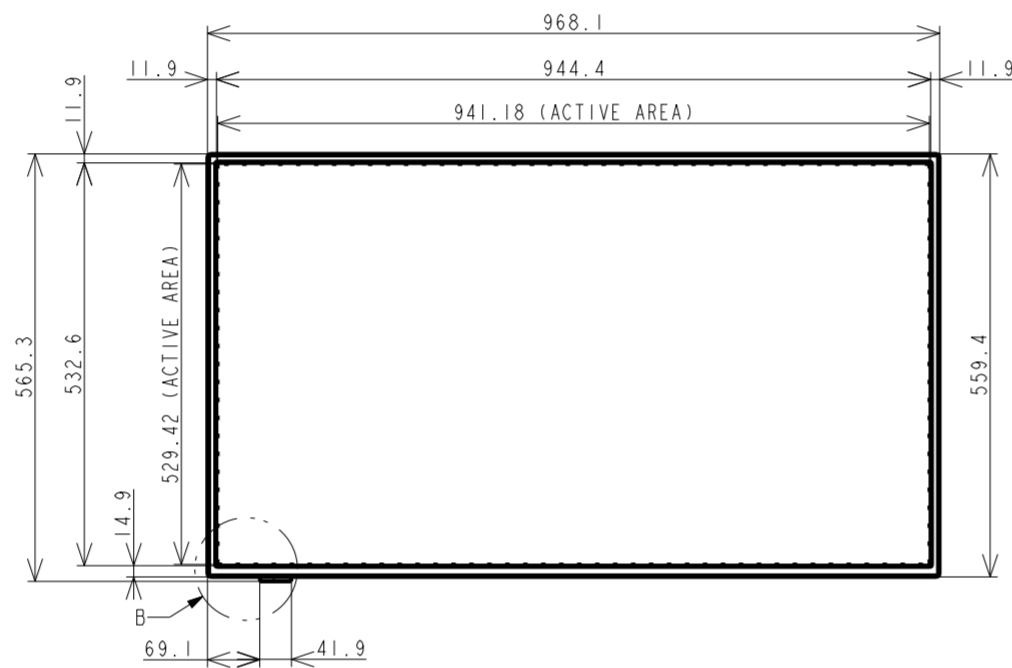

The center of gravity : It is within 10mm from active center.

SECTION V0-V0  
SCALE 1:1

Detail A  
SCALE 1:5

Detail B  
SCALE 1:5

UNIT: mm  
Scale: 1:10  
Model: E437Q without stand  
NEC Display Solutions  
2018/10/25