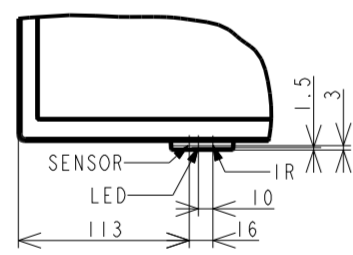

SECTION V0-V0  
SCALE 1:1

Detail A  
SCALE 1:5

Detail B  
SCALE 1:5

UNIT: mm  
 Scale: 1:10  
 Model: E557Q with ST-43E  
 NEC Display Solutions  
 2018/10/22