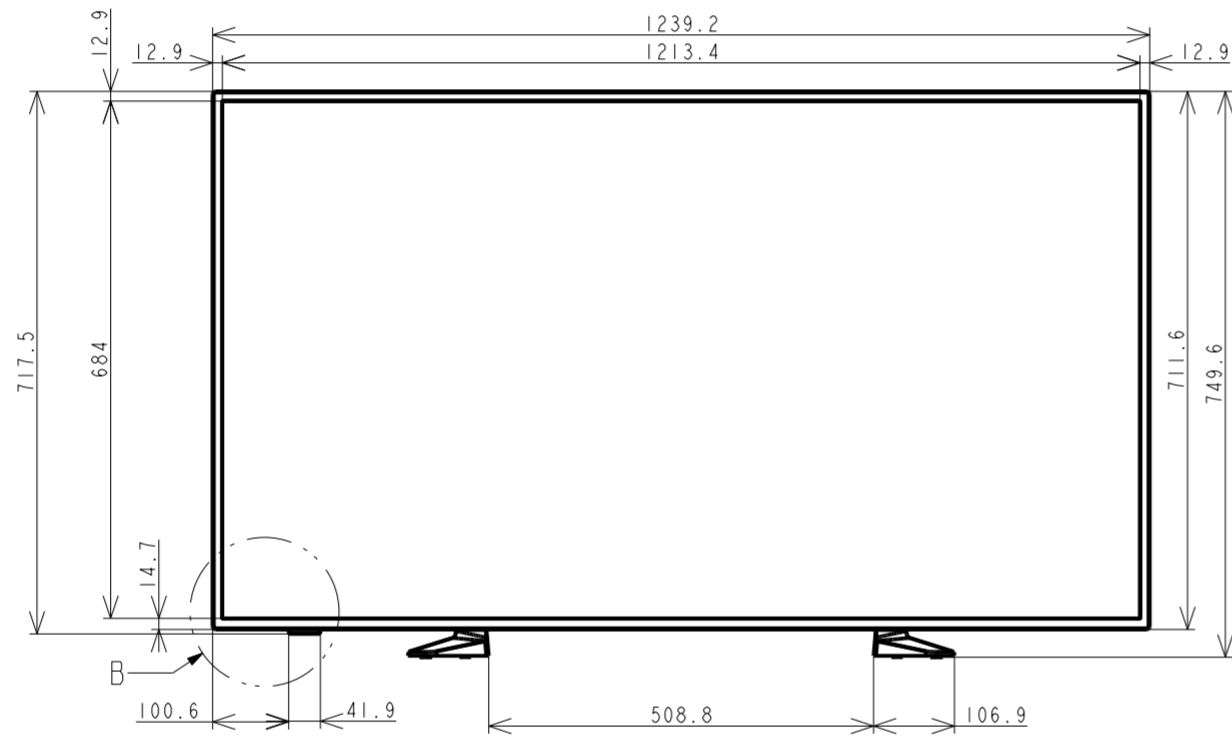

SECTION V0-V0  
SCALE 1:1

Detail A  
SCALE 1:5

Detail B  
SCALE 1:5

UNIT: mm  
 Scale: 1:10  
 Model: E557Q with ST-43E  
 NEC Display Solutions  
 2018/10/22