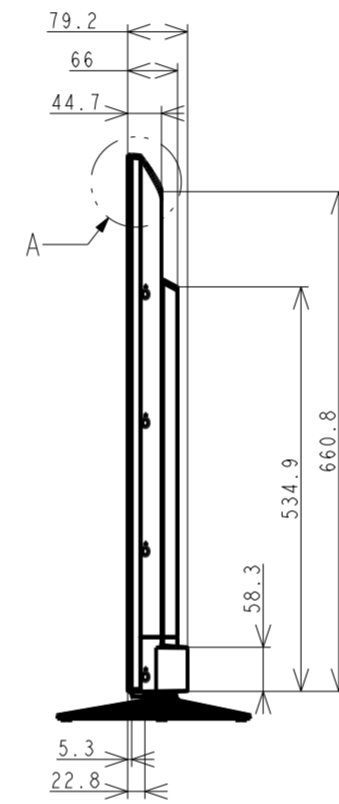

SECTION V0-V0  
SCALE 1:1

Detail A  
SCALE 1:5

Detail B  
SCALE 1:5

UNIT: mm  
 Scale: 1:10  
 Model: E557Q with ST-43E  
 NEC Display Solutions  
 2018/10/22