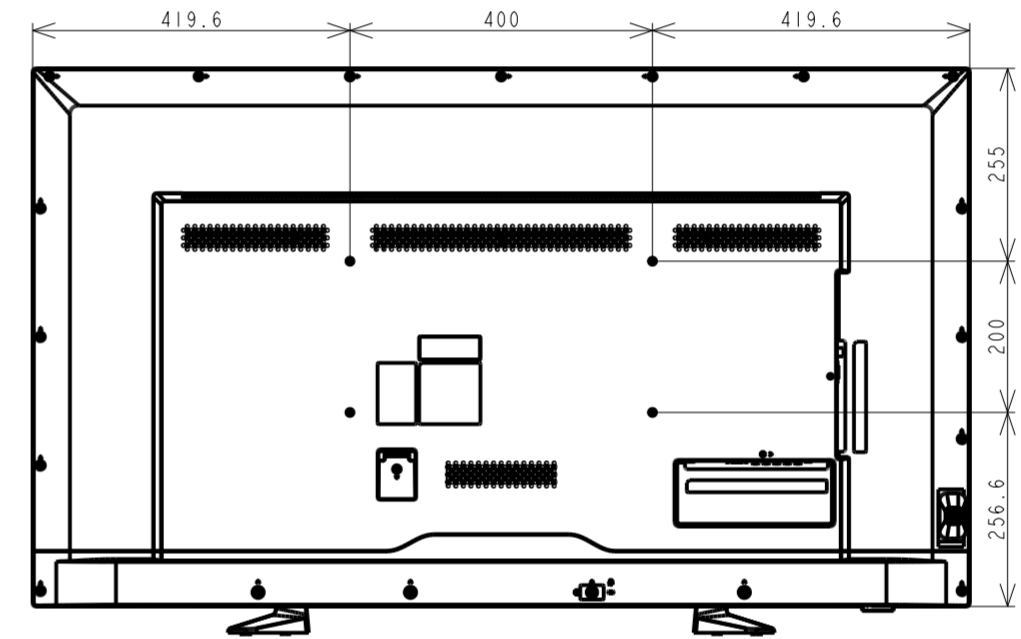

SECTION V0-V0  
SCALE 1:1

Detail A  
SCALE 1:5

Detail B  
SCALE 1:5

UNIT: mm  
 Scale: 1:10  
 Model: E557Q with ST-43E  
 NEC Display Solutions  
 2018/10/22