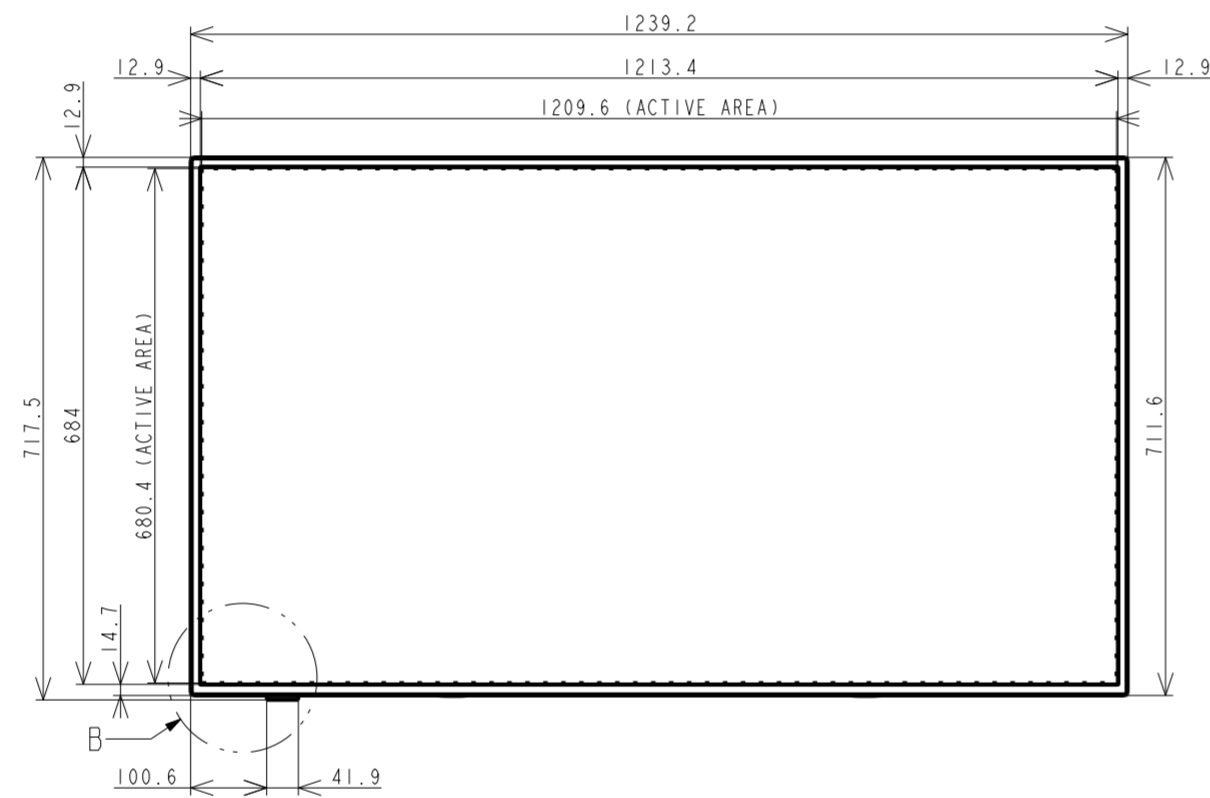

The center of gravity : It is within 10mm from active center.

SECTION V0-V0
SCALE 1:1

Detail A
SCALE 1:5

Detail B
SCALE 1:5

UNIT: mm
Scale: 1:10
Model: E557Q without stand
NEC Display Solutions
2018/10/22