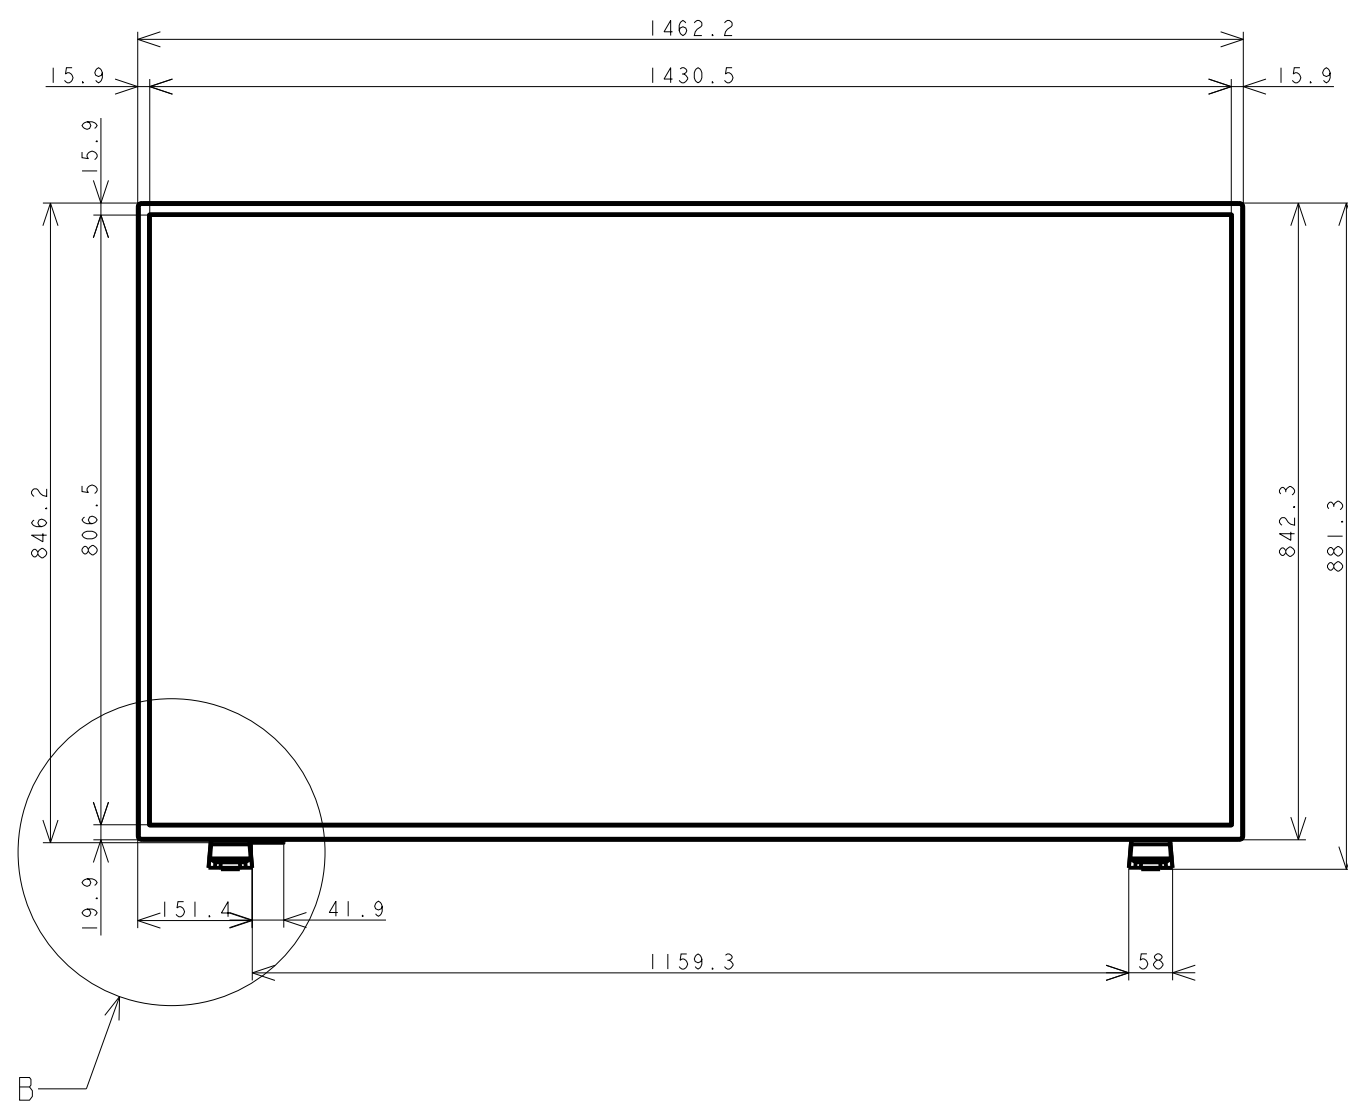

DETAIL A
SCALE 1:5

SECTION V0-V0
SCALE 1:1

DETAIL B
SCALE 1:5

UNIT: mm
Scale: 1:10
Model: E657Q with ST-65E3
NEC Display Solutions
2018/10/23