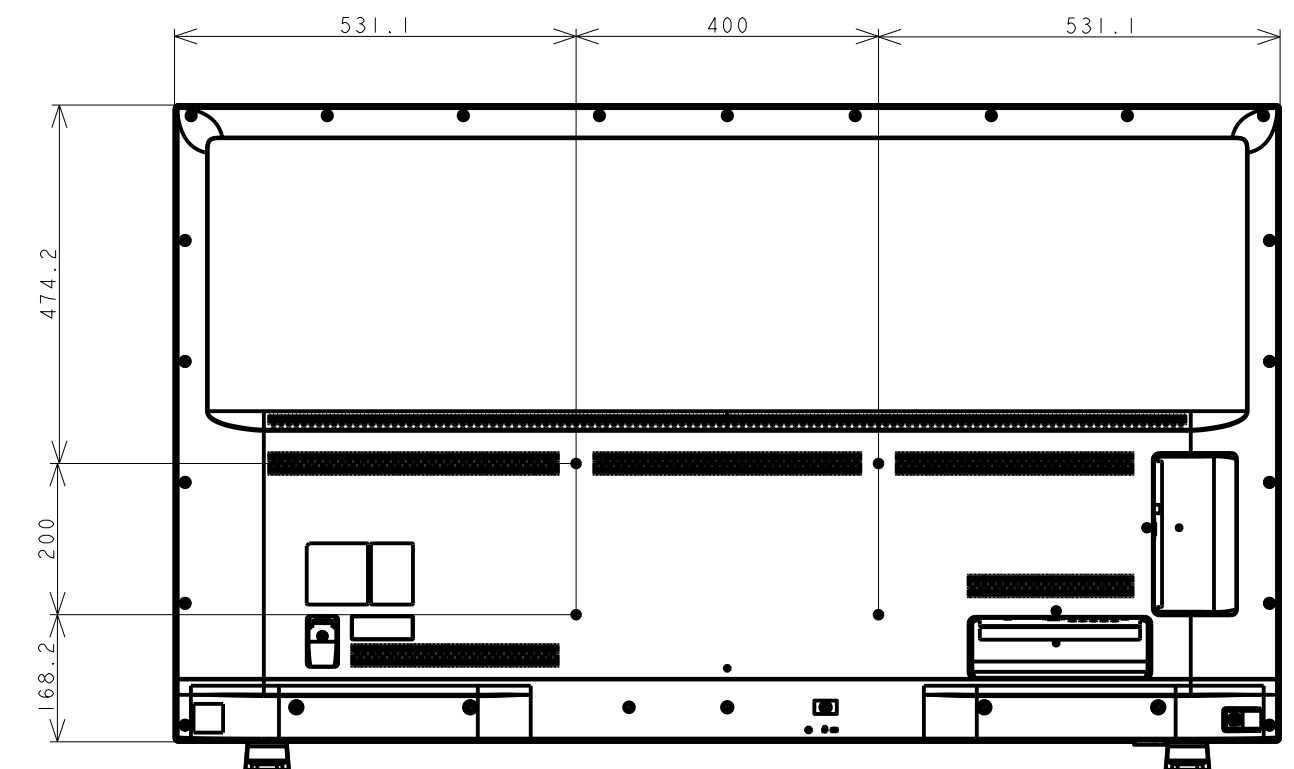

DETAIL A
SCALE 1:5

SECTION V0-V0
SCALE 1:1

DETAIL B
SCALE 1:5

UNIT: mm
Scale: 1:10
Model: E657Q with ST-65E3
NEC Display Solutions
2018/10/23