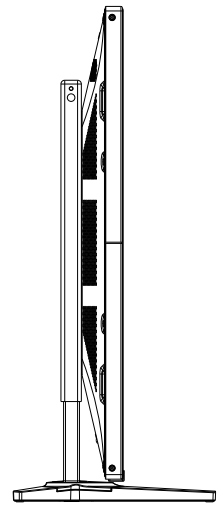

P484 OUTLINE WITH OPTION STAND (LOW)

UNIT	mm
MODEL	P484
SCALE	1/10
NEC Display Solutions 2017/01/31	

P484 OUTLINE WITH OPTION STAND (HIGH)

UNIT	mm
MODEL	P484
SCALE	1/10
NEC Display Solutions 2017/01/31	