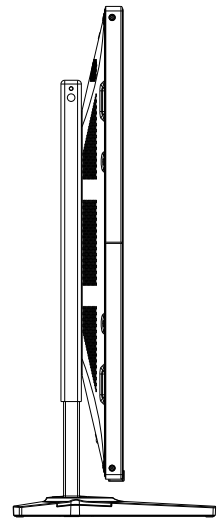

P484 OUTLINE WITH OPTION STAND (LOW)

UNIT	mm
MODEL	P484
SCALE	1/10
NEC Display Solutions 2017/01/31	

P484 OUTLINE WITH OPTION STAND (HIGH)

UNIT	mm
MODEL	P484
SCALE	1/10
NEC Display Solutions 2017/01/31	