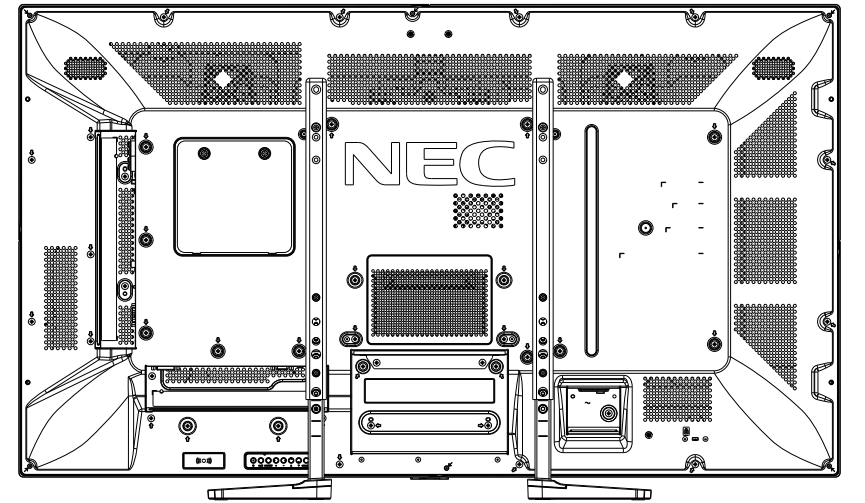

P484 OUTLINE WITH OPTION STAND (LOW)

UNIT	mm
MODEL	P484
SCALE	1/10
NEC Display Solutions 2017/01/31	

P484 OUTLINE WITH OPTION STAND (HIGH)

UNIT	mm
MODEL	P484
SCALE	1/10
NEC Display Solutions 2017/01/31	