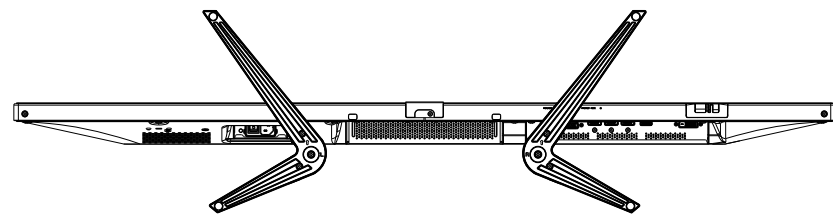

P484 OUTLINE WITH OPTION STAND (LOW)

UNIT	mm
MODEL	P484
SCALE	1/10
NEC Display Solutions 2017/01/31	

P484 OUTLINE WITH OPTION STAND (HIGH)

UNIT	mm
MODEL	P484
SCALE	1/10
NEC Display Solutions 2017/01/31	