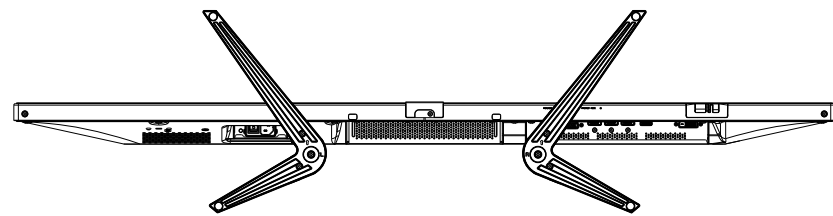

P484 OUTLINE WITH OPTION STAND (LOW)

UNIT	mm
MODEL	P484
SCALE	1/10
NEC Display Solutions 2017/01/31	

P484 OUTLINE WITH OPTION STAND (HIGH)

UNIT	mm
MODEL	P484
SCALE	1/10
NEC Display Solutions 2017/01/31	