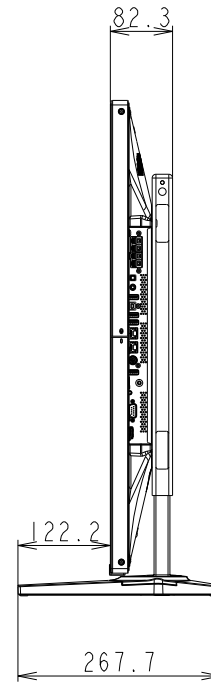

P484 OUTLINE WITH OPTION STAND (LOW)

UNIT	mm
MODEL	P484
SCALE	1/10
NEC Display Solutions 2017/01/31	

P484 OUTLINE WITH OPTION STAND (HIGH)

UNIT	mm
MODEL	P484
SCALE	1/10
NEC Display Solutions 2017/01/31	