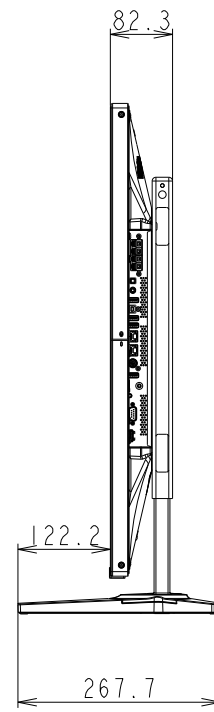

P484 OUTLINE WITH OPTION STAND (LOW)

UNIT	mm
MODEL	P484
SCALE	1/10
NEC Display Solutions 2017/01/31	

P484 OUTLINE WITH OPTION STAND (HIGH)

UNIT	mm
MODEL	P484
SCALE	1/10
NEC Display Solutions 2017/01/31	