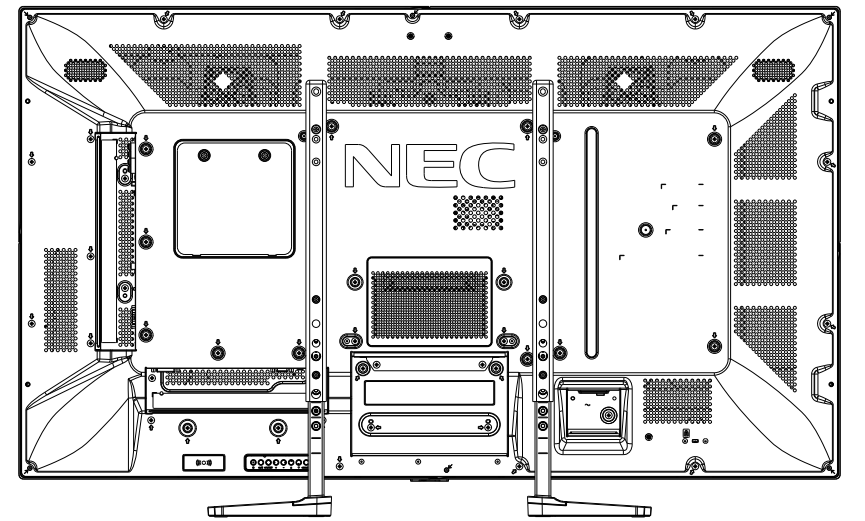

P484 OUTLINE WITH OPTION STAND (LOW)

UNIT	mm
MODEL	P484
SCALE	1/10
NEC Display Solutions 2017/01/31	

P484 OUTLINE WITH OPTION STAND (HIGH)

UNIT	mm
MODEL	P484
SCALE	1/10
NEC Display Solutions 2017/01/31	