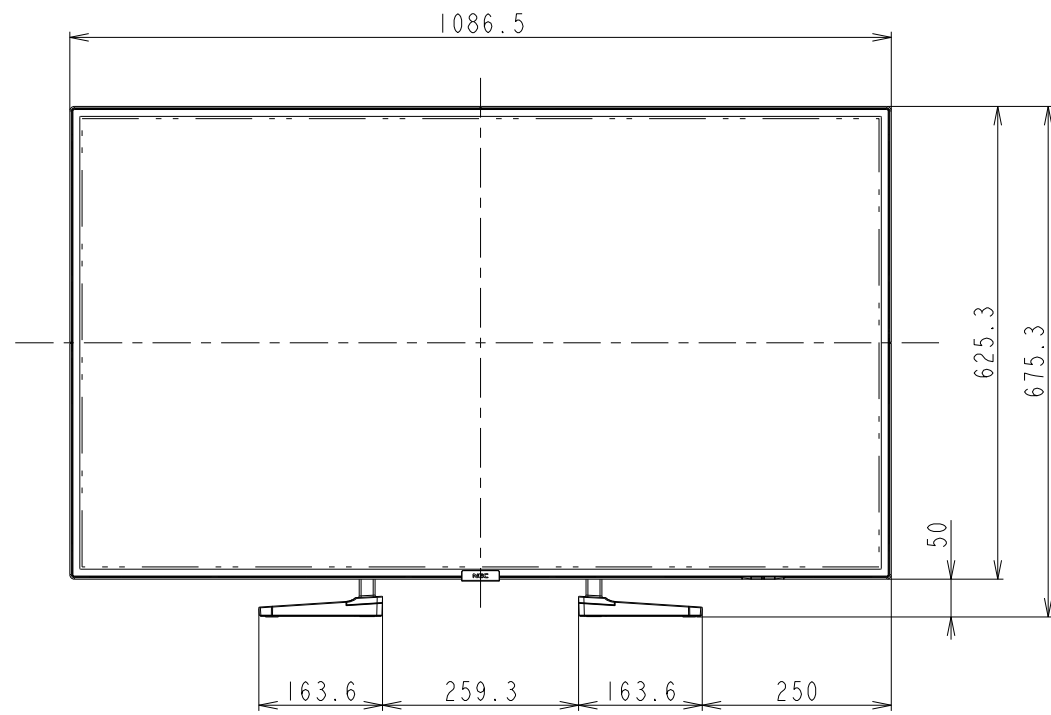

P484 OUTLINE WITH OPTION STAND (LOW)

UNIT	mm
MODEL	P484
SCALE	1/10
NEC Display Solutions 2017/01/31	

P484 OUTLINE WITH OPTION STAND (HIGH)

UNIT	mm
MODEL	P484
SCALE	1/10
NEC Display Solutions 2017/01/31	