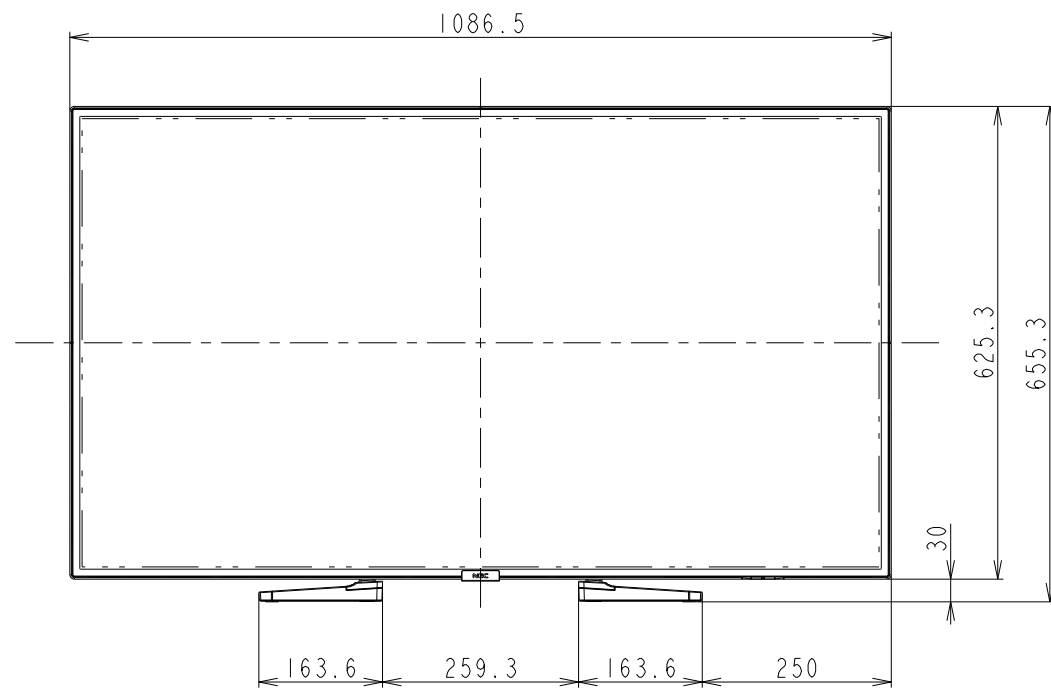

P484 OUTLINE WITH OPTION STAND (LOW)

UNIT	mm
MODEL	P484
SCALE	1/10
NEC Display Solutions 2017/01/31	

P484 OUTLINE WITH OPTION STAND (HIGH)

UNIT	mm
MODEL	P484
SCALE	1/10
NEC Display Solutions 2017/01/31	