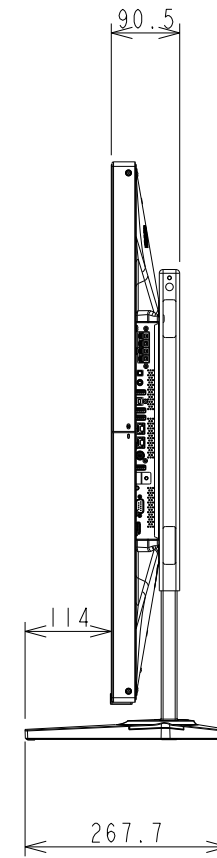

P554 OUTLINE WITH OPTION STAND (LOW)

UNIT	mm
MODEL	P554
SCALE	1/10
NEC Display Solutions 2017/01/31	

P554 OUTLINE WITH OPTION STAND (HIGH)

UNIT	mm
MODEL	P554
SCALE	1/10
NEC Display Solutions 2017/01/31	