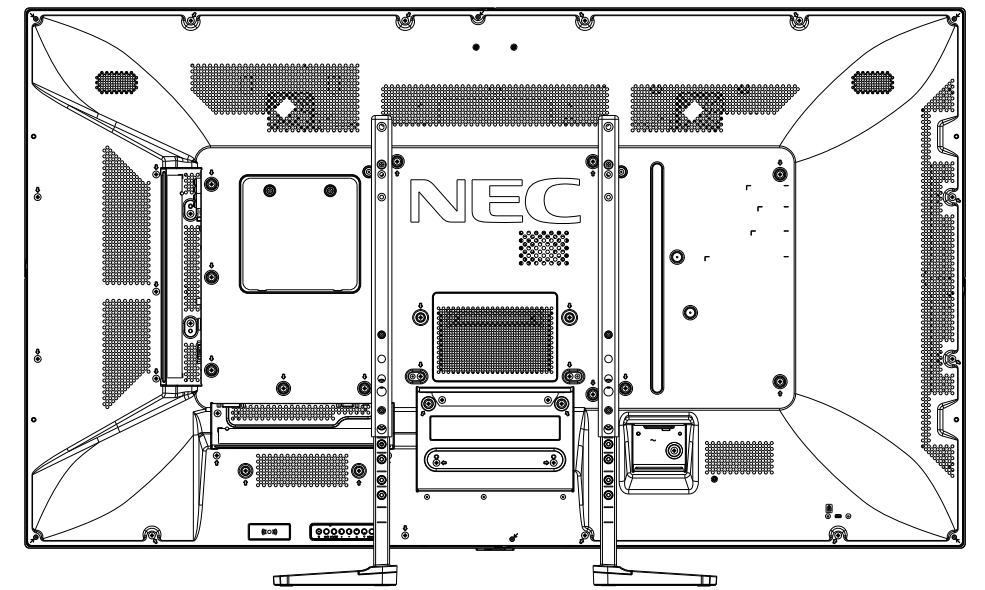

P554 OUTLINE WITH OPTION STAND (LOW)

UNIT	mm
MODEL	P554
SCALE	1/10
NEC Display Solutions 2017/01/31	

P554 OUTLINE WITH OPTION STAND (HIGH)

UNIT	mm
MODEL	P554
SCALE	1/10
NEC Display Solutions 2017/01/31	