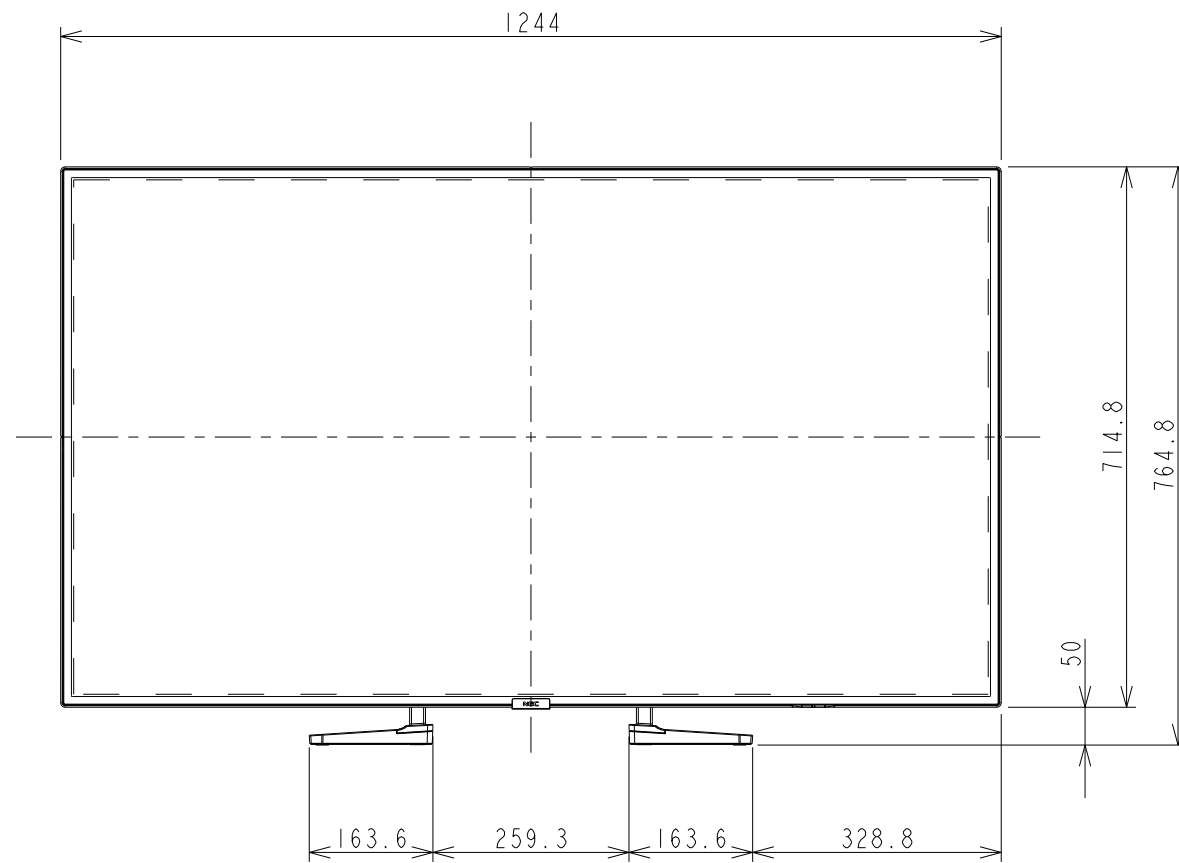

P554 OUTLINE WITH OPTION STAND (LOW)

UNIT	mm
MODEL	P554
SCALE	1/10
NEC Display Solutions 2017/01/31	

P554 OUTLINE WITH OPTION STAND (HIGH)

UNIT	mm
MODEL	P554
SCALE	1/10
NEC Display Solutions 2017/01/31	