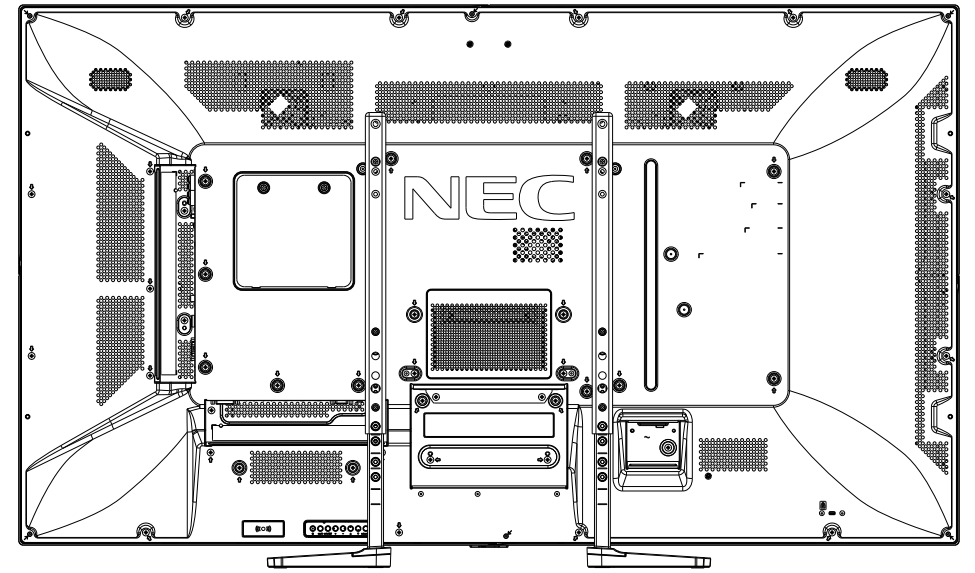

P554 OUTLINE WITH OPTION STAND (LOW)

UNIT	mm
MODEL	P554
SCALE	1/10
NEC Display Solutions 2017/01/31	

P554 OUTLINE WITH OPTION STAND (HIGH)

UNIT	mm
MODEL	P554
SCALE	1/10
NEC Display Solutions 2017/01/31	