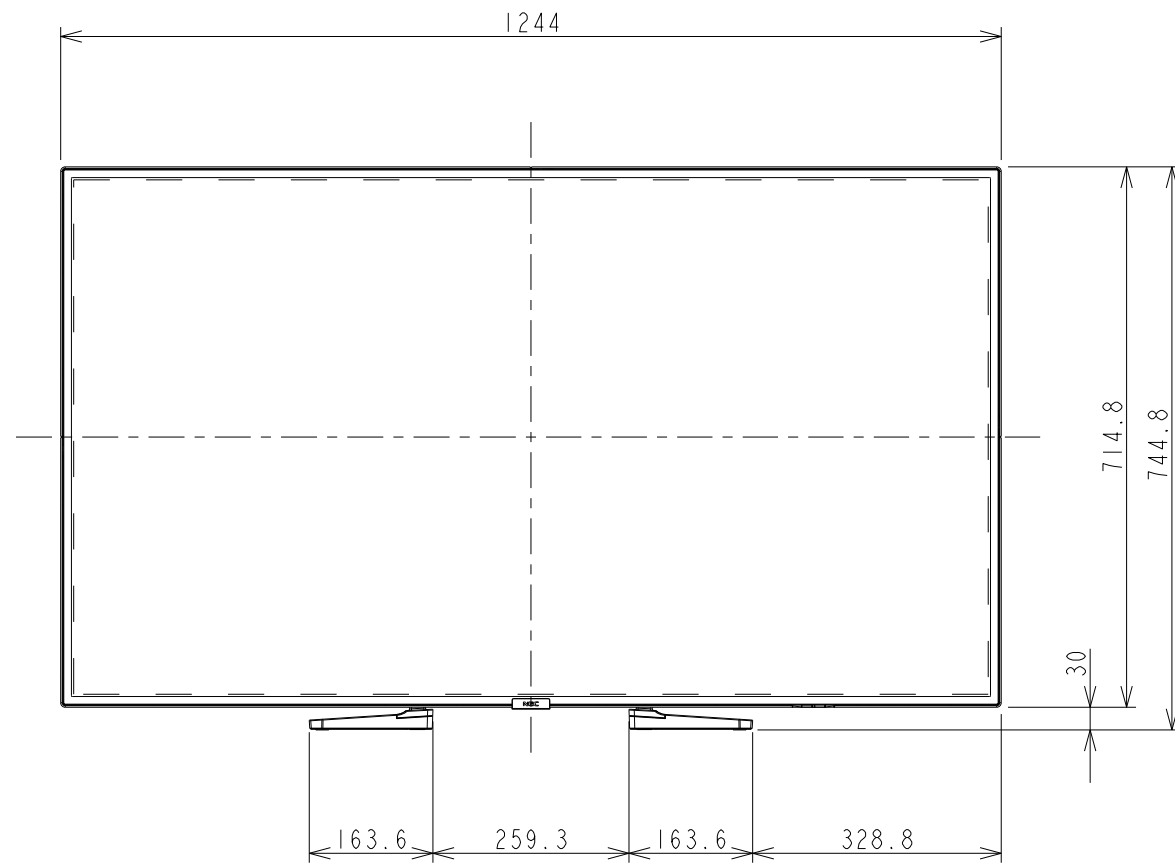

P554 OUTLINE WITH OPTION STAND (LOW)

UNIT	mm
MODEL	P554
SCALE	1/10
NEC Display Solutions 2017/01/31	

P554 OUTLINE WITH OPTION STAND (HIGH)

UNIT	mm
MODEL	P554
SCALE	1/10
NEC Display Solutions 2017/01/31	