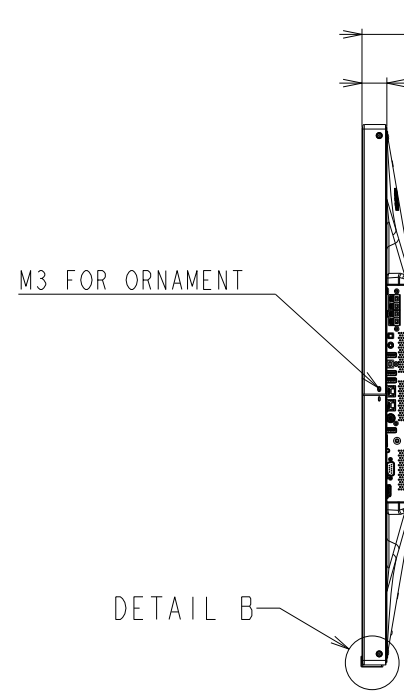

# P554 OUTLINE

The center of gravity: It is within 10mm from active center.

|                                     |      |
|-------------------------------------|------|
| UNIT                                | mm   |
| MODEL                               | P554 |
| SCALE                               | 1/10 |
| NEC Display Solutions<br>2017/01/18 |      |