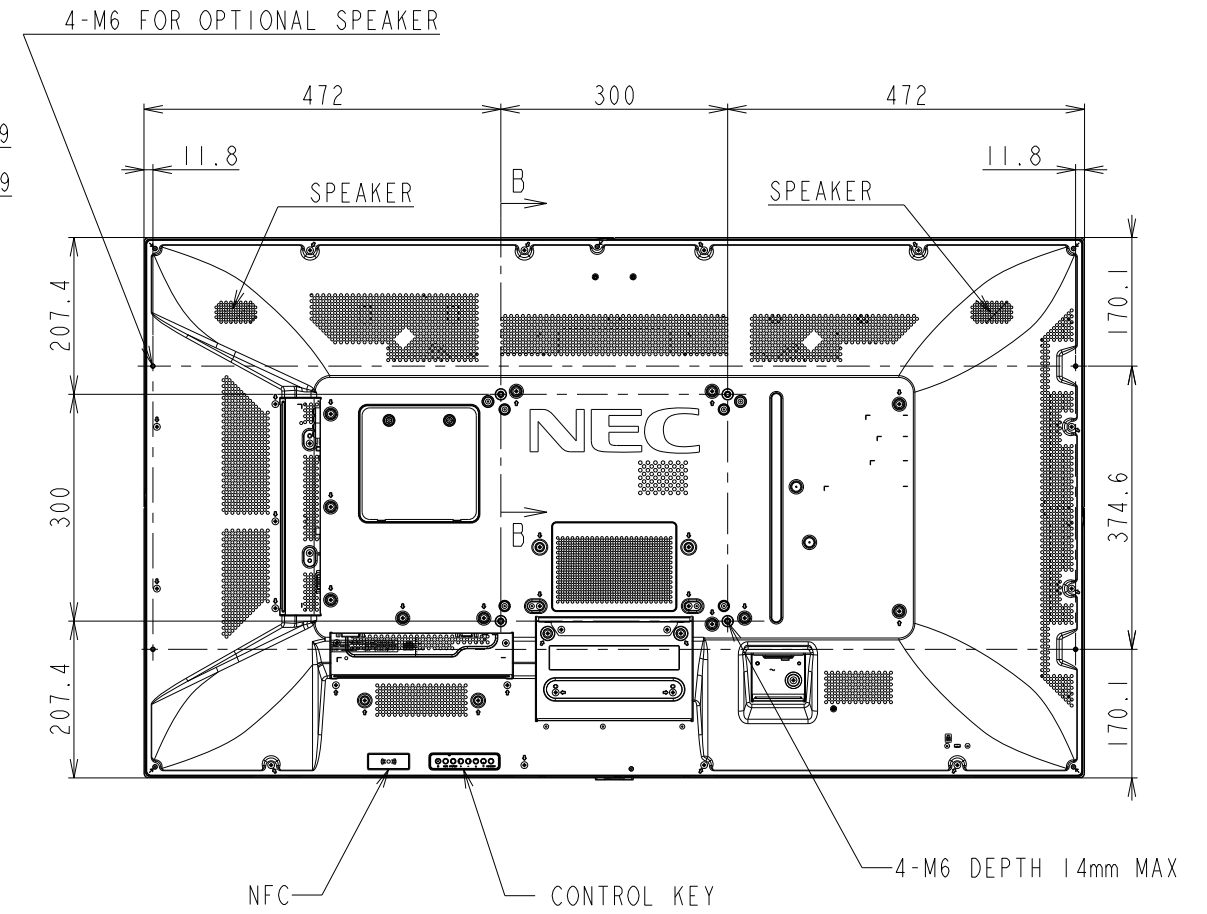

# P554 OUTLINE

The center of gravity: It is within 10mm from active center.

|                                     |      |
|-------------------------------------|------|
| UNIT                                | mm   |
| MODEL                               | P554 |
| SCALE                               | 1/10 |
| NEC Display Solutions<br>2017/01/18 |      |