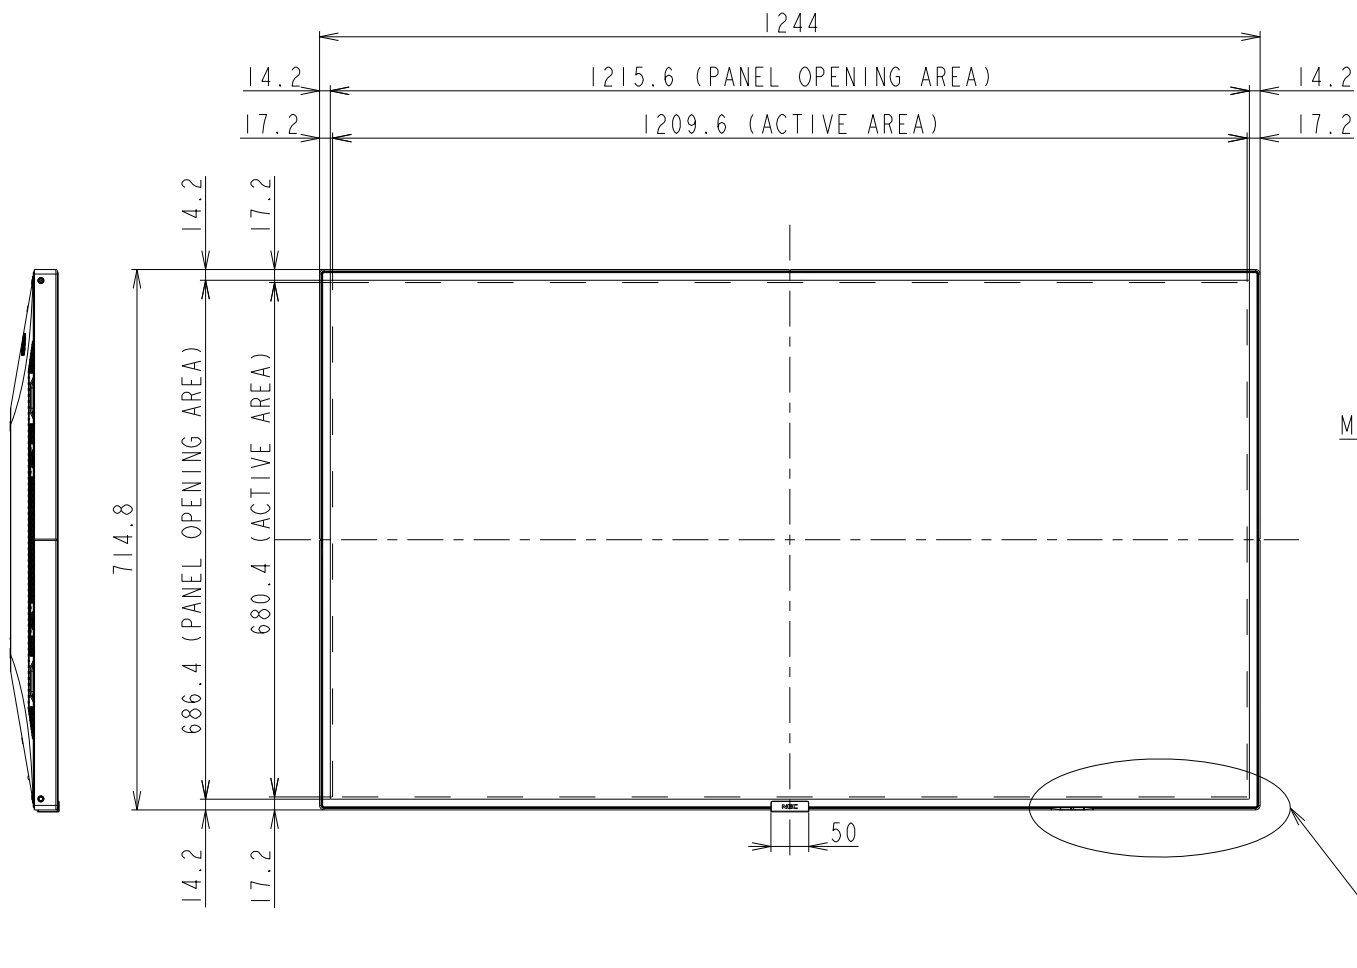

# P554 OUTLINE

The center of gravity: It is within 10mm from active center.

|                                     |      |
|-------------------------------------|------|
| UNIT                                | mm   |
| MODEL                               | P554 |
| SCALE                               | 1/10 |
| NEC Display Solutions<br>2017/01/18 |      |