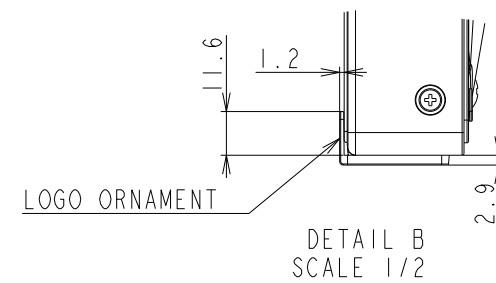

# P554 OUTLINE

The center of gravity: It is within 10mm from active center.

|                                     |      |
|-------------------------------------|------|
| UNIT                                | mm   |
| MODEL                               | P554 |
| SCALE                               | 1/10 |
| NEC Display Solutions<br>2017/01/18 |      |