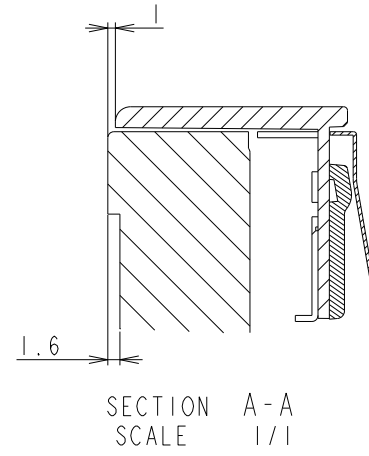

# P554 OUTLINE

The center of gravity: It is within 10mm from active center.

|                                     |      |
|-------------------------------------|------|
| UNIT                                | mm   |
| MODEL                               | P554 |
| SCALE                               | 1/10 |
| NEC Display Solutions<br>2017/01/18 |      |