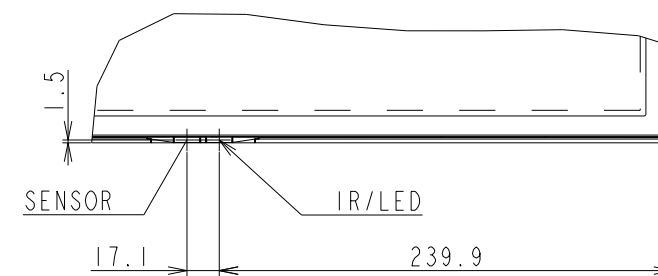

# P554 OUTLINE

The center of gravity: It is within 10mm from active center.

|                                     |      |
|-------------------------------------|------|
| UNIT                                | mm   |
| MODEL                               | P554 |
| SCALE                               | 1/10 |
| NEC Display Solutions<br>2017/01/18 |      |