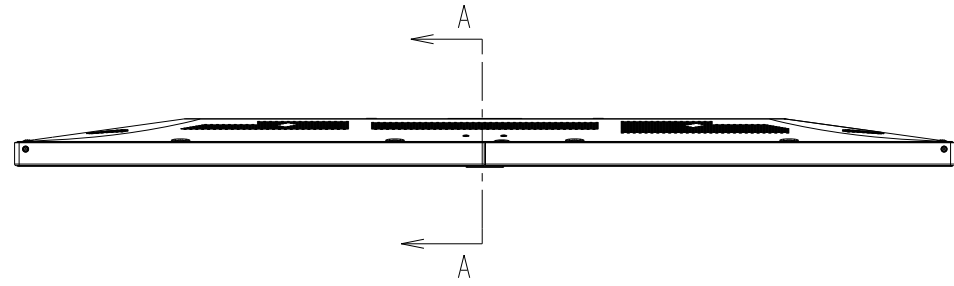

# P554 OUTLINE

The center of gravity: It is within 10mm from active center.

|                                     |      |
|-------------------------------------|------|
| UNIT                                | mm   |
| MODEL                               | P554 |
| SCALE                               | 1/10 |
| NEC Display Solutions<br>2017/01/18 |      |