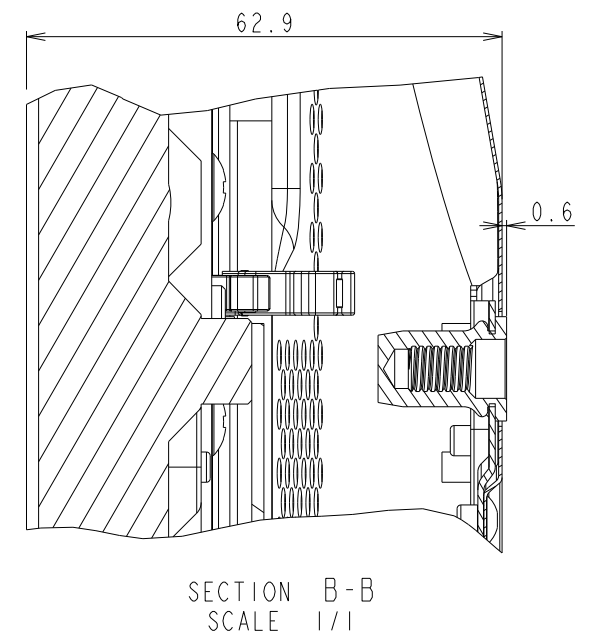

# P554 OUTLINE

The center of gravity: It is within 10mm from active center.

|                                     |      |
|-------------------------------------|------|
| UNIT                                | mm   |
| MODEL                               | P554 |
| SCALE                               | 1/10 |
| NEC Display Solutions<br>2017/01/18 |      |