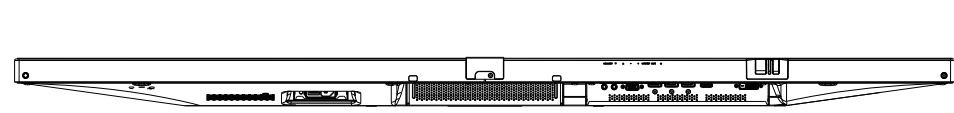

# P554 OUTLINE

The center of gravity: It is within 10mm from active center.

|                                     |      |
|-------------------------------------|------|
| UNIT                                | mm   |
| MODEL                               | P554 |
| SCALE                               | 1/10 |
| NEC Display Solutions<br>2017/01/18 |      |